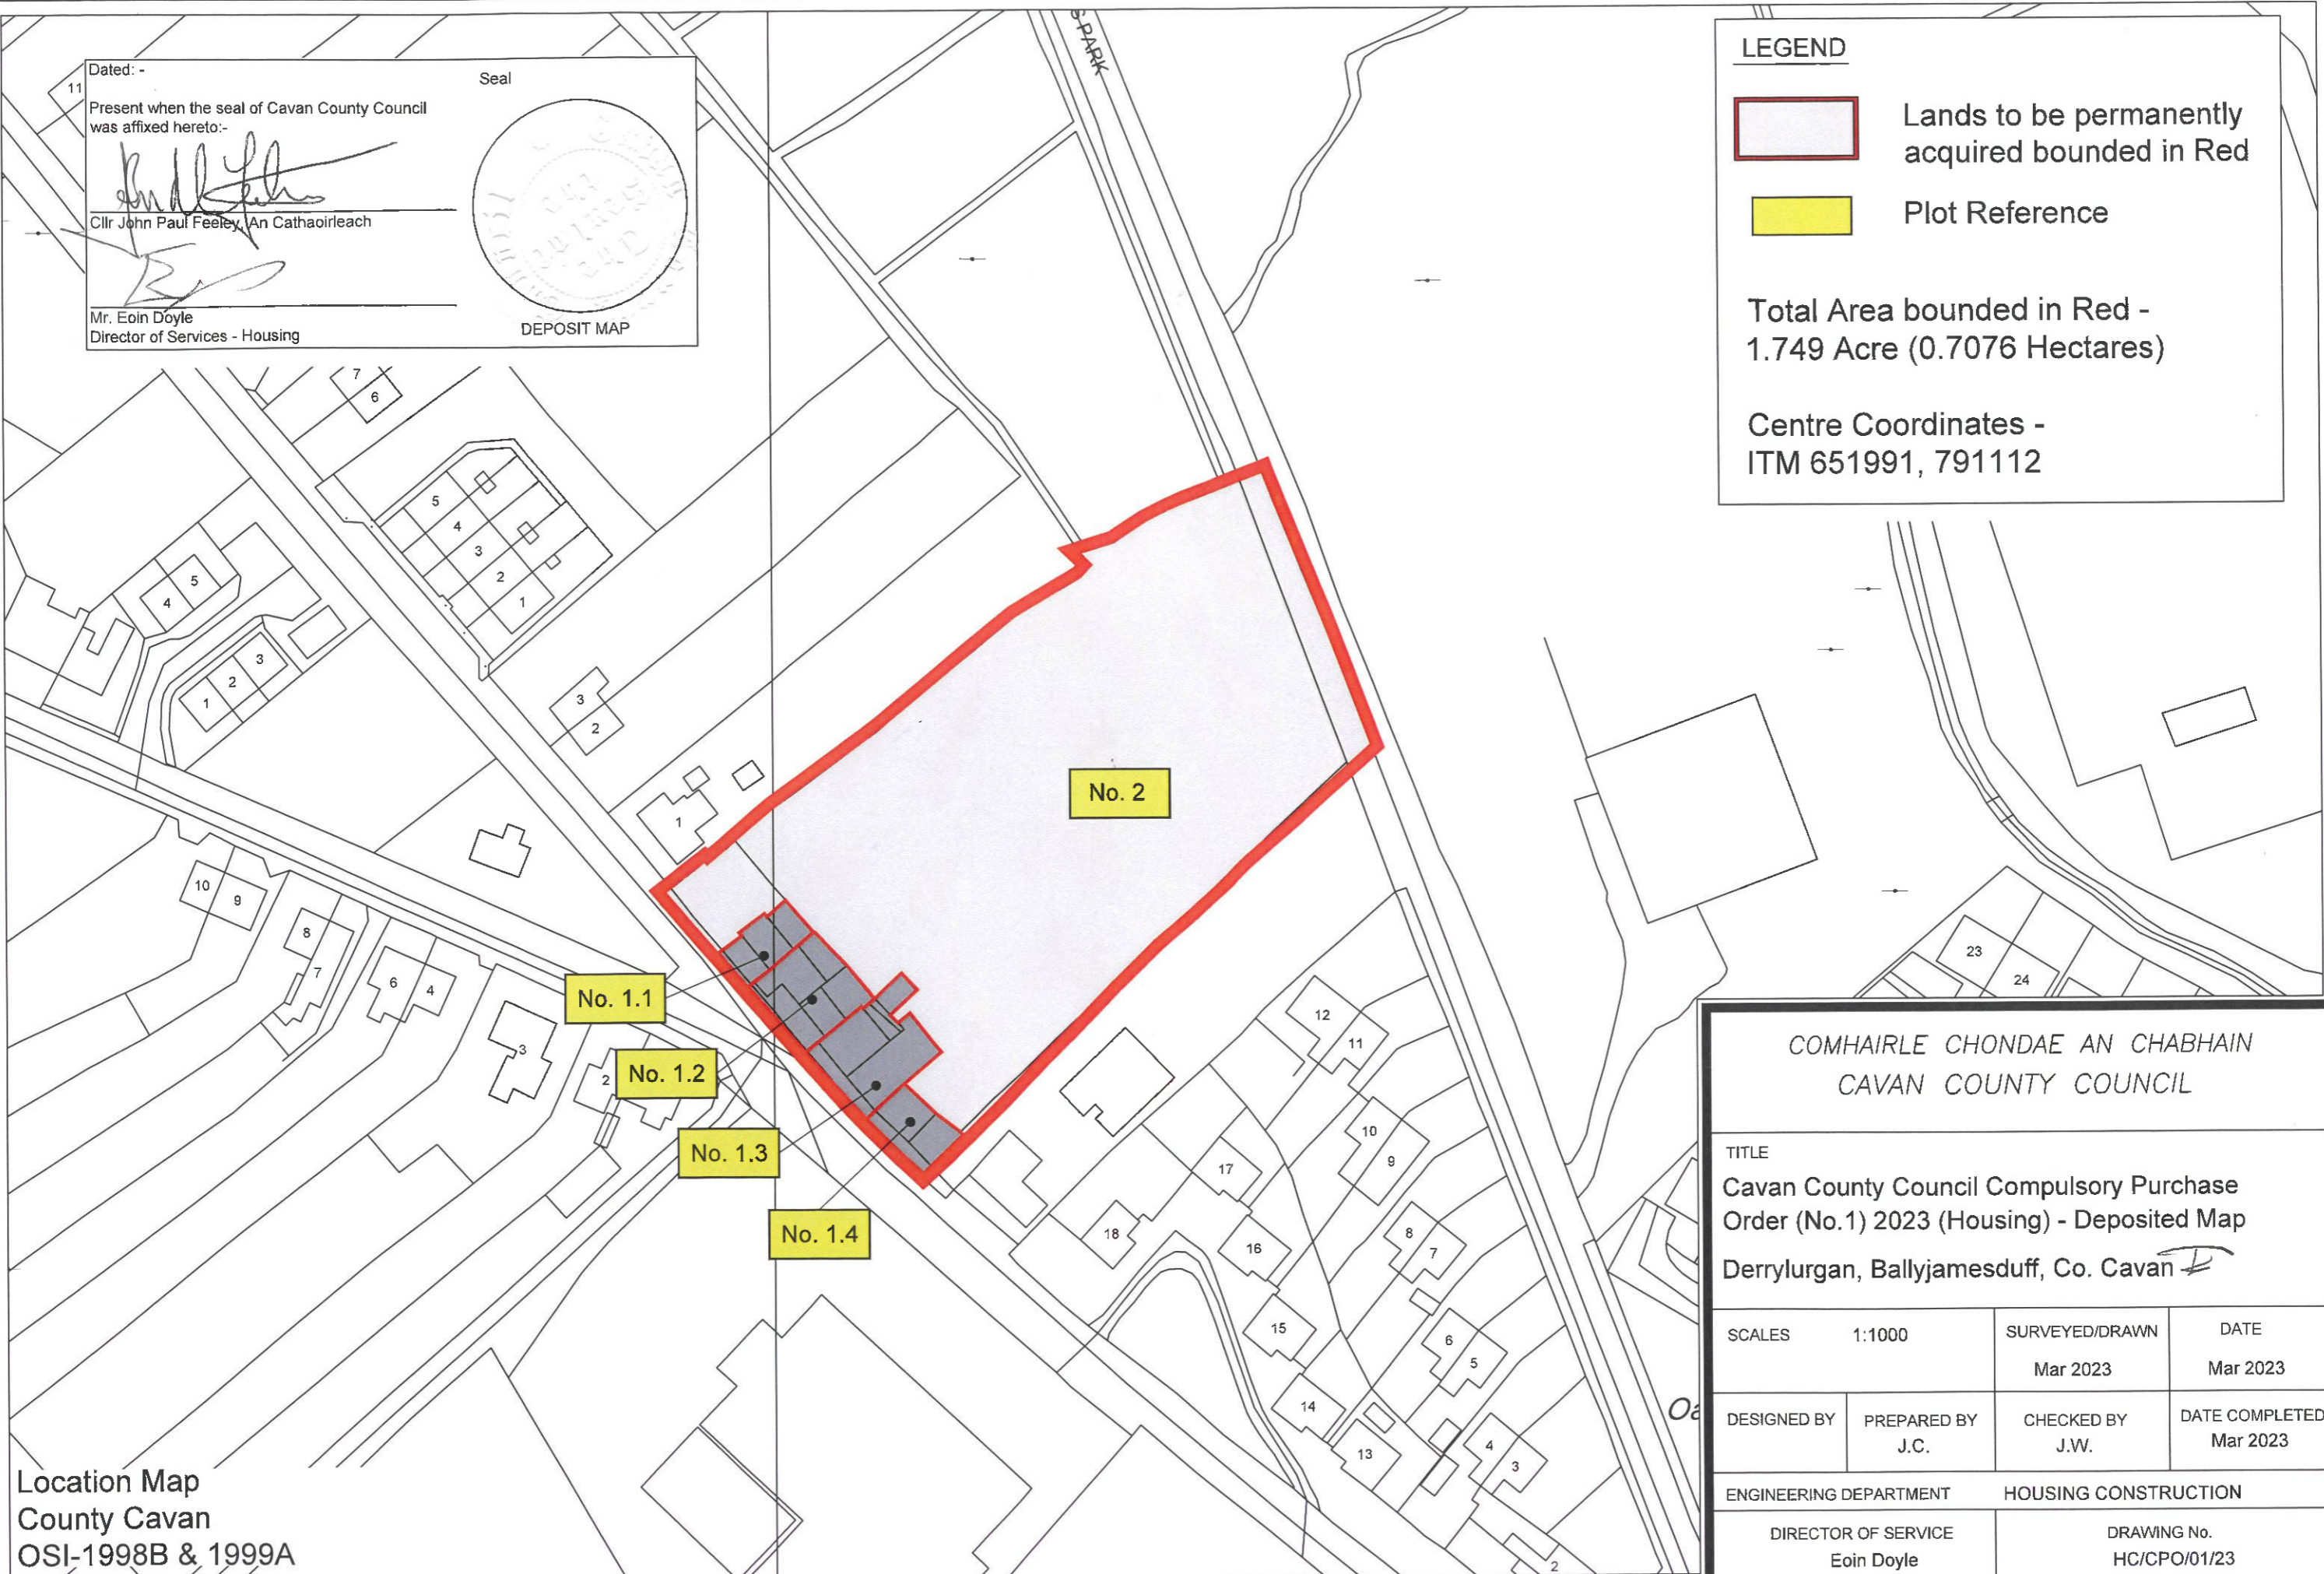

Dated: -

Seal

Present when the seal of Cavan County Council was affixed hereto:-

*John Paul Feeley*  
Cllr John Paul Feeley, An Cathaoirleach

Mr. Eoin Doyle  
Director of Services - Housing

DEPOSIT MAP

**LEGEND**

Lands to be permanently acquired bounded in Red

Plot Reference

Total Area bounded in Red -  
1.749 Acre (0.7076 Hectares)

Centre Coordinates -  
ITM 651991, 791112

Location Map  
County Cavan  
OSI-1998B & 1999A