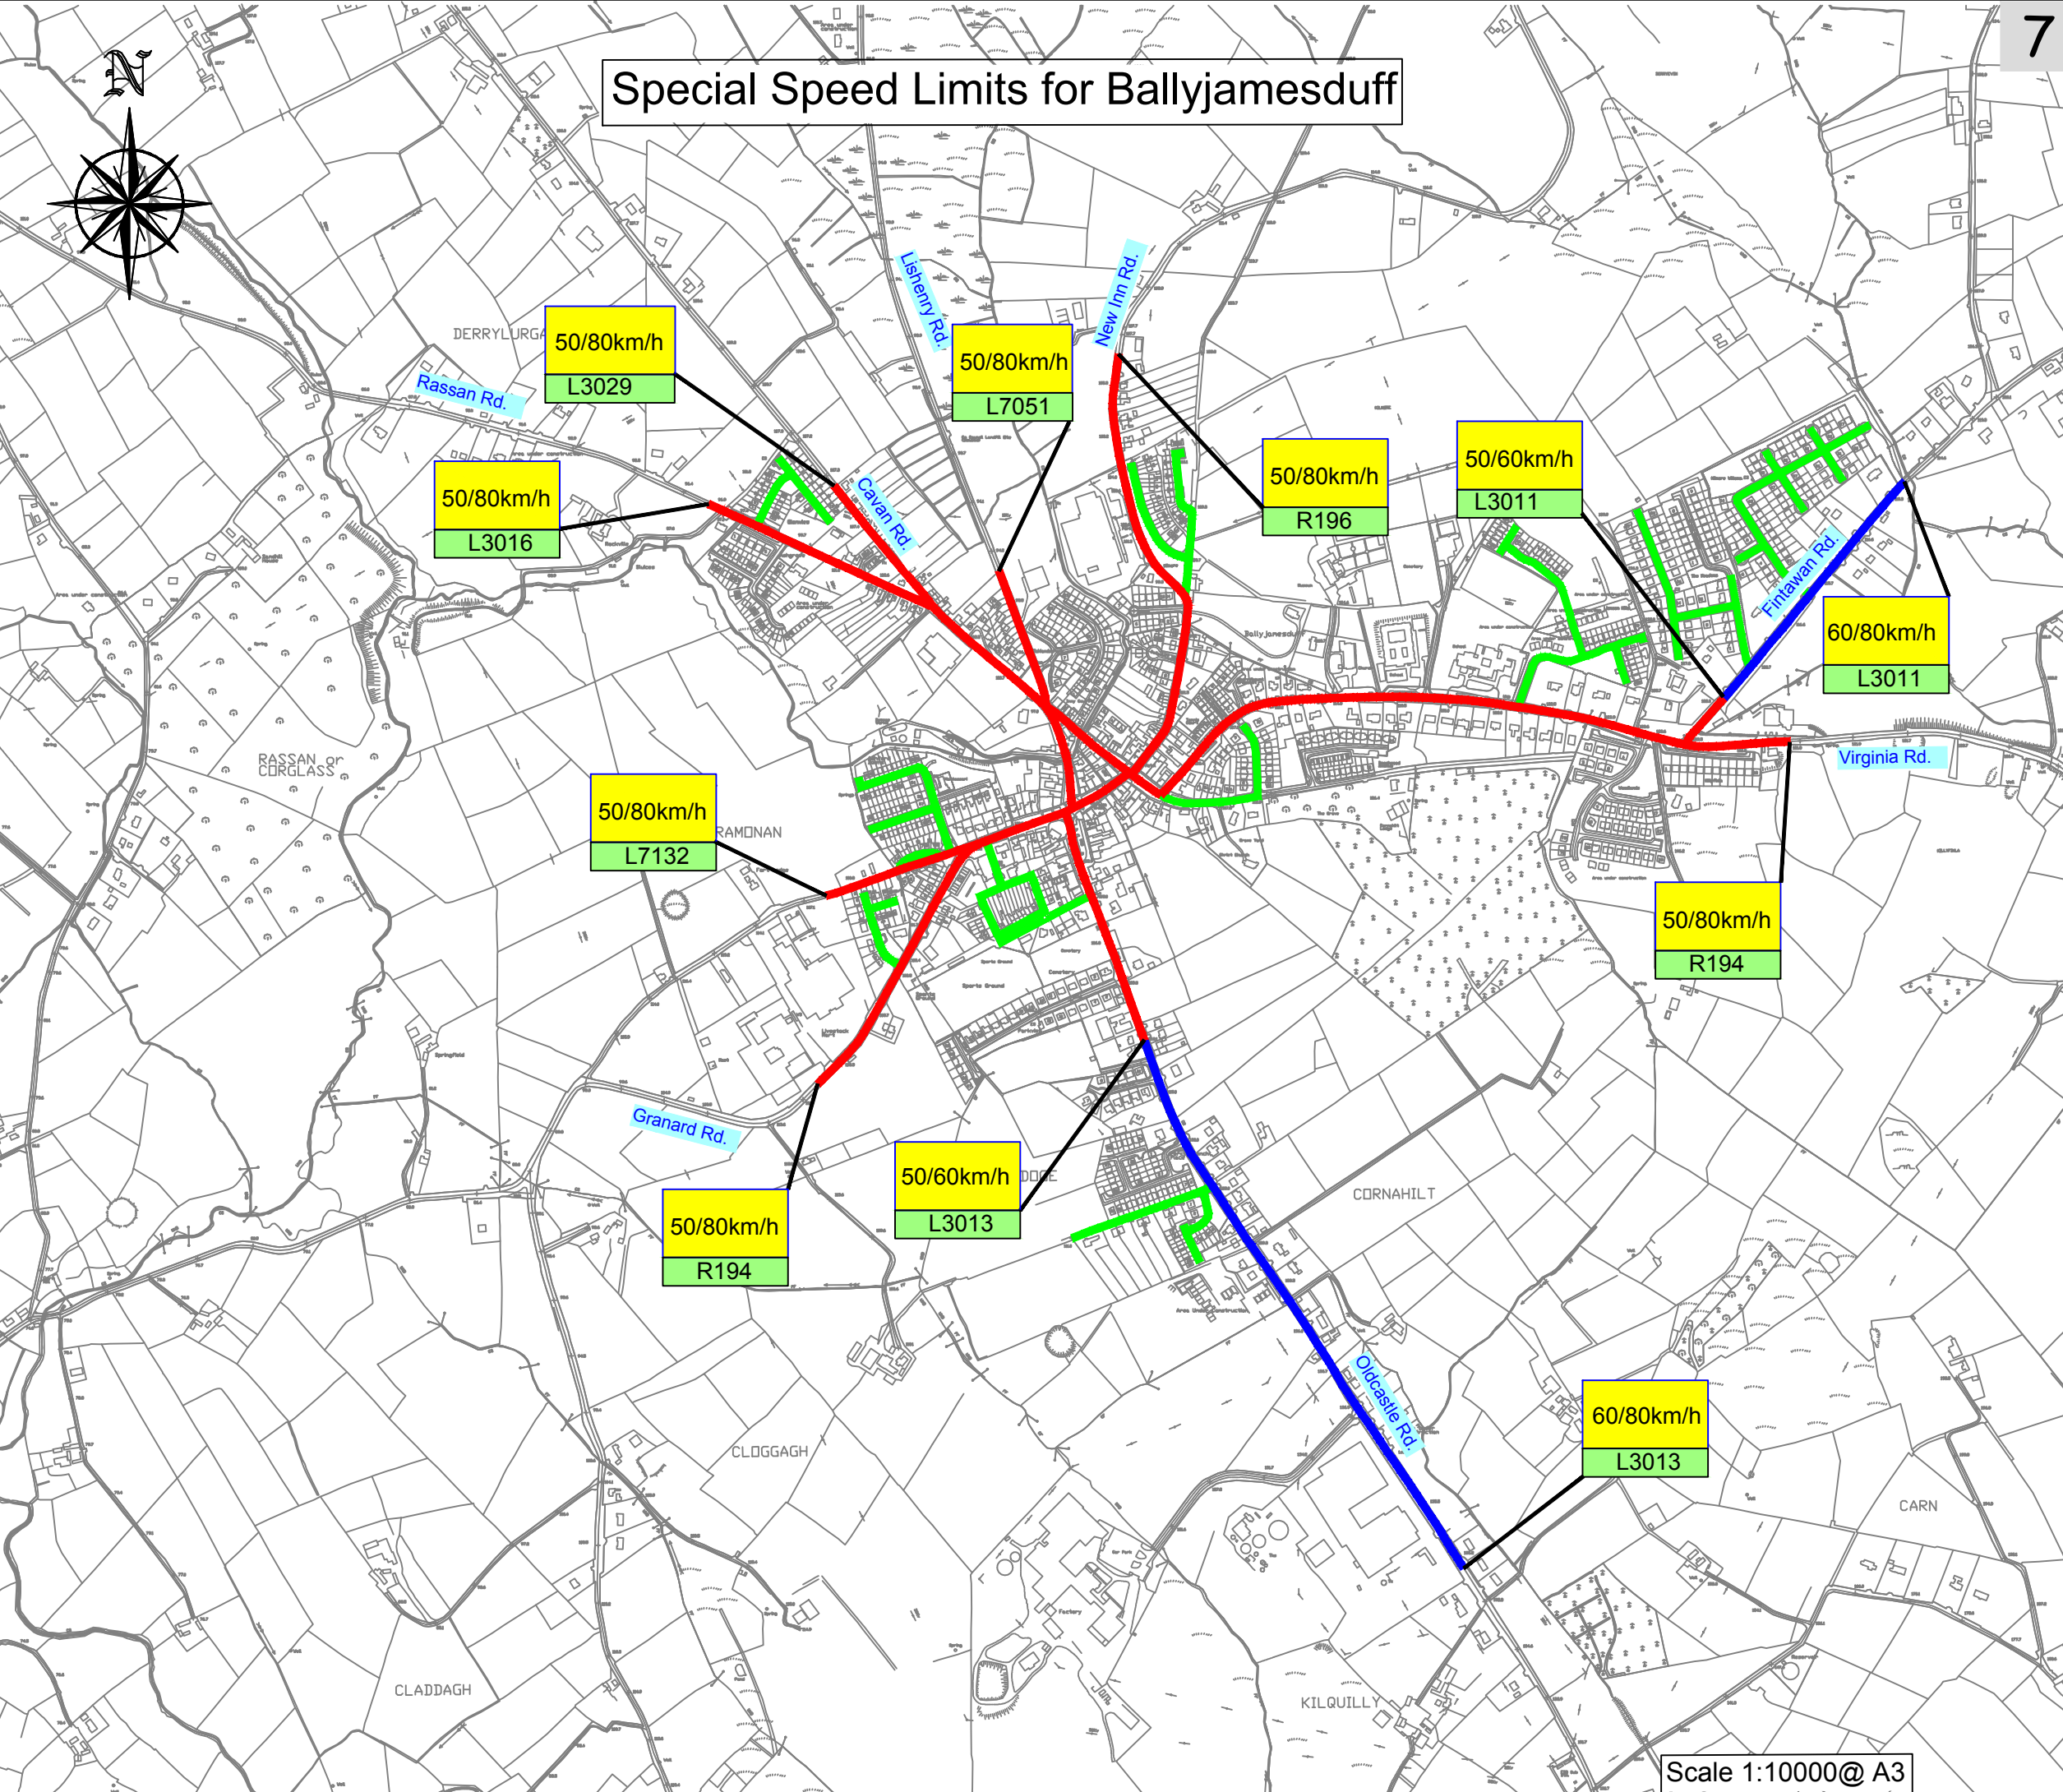

Special Speed Limits for Ballyjamesduff

Special Speed Limits for Ballyjamesduff

Legend

- 30km/h zone shown █
- 50km/h zone shown █
- 60km/h zone shown █

Please Note:-
This map is for reference purposes only.
Measurements to be taken from text in schedule.

CAVAN COUNTY COUNCIL

Special Speed Limits 2020

 <p>Paddy Connaughton Director Of Services Roads And Infrastructure Cavan County Council Courthouse Farnham St. Cavan</p>	Date:- January 2020
	Drawn M.F.
	Checked O.M.
	Drawing No. 7