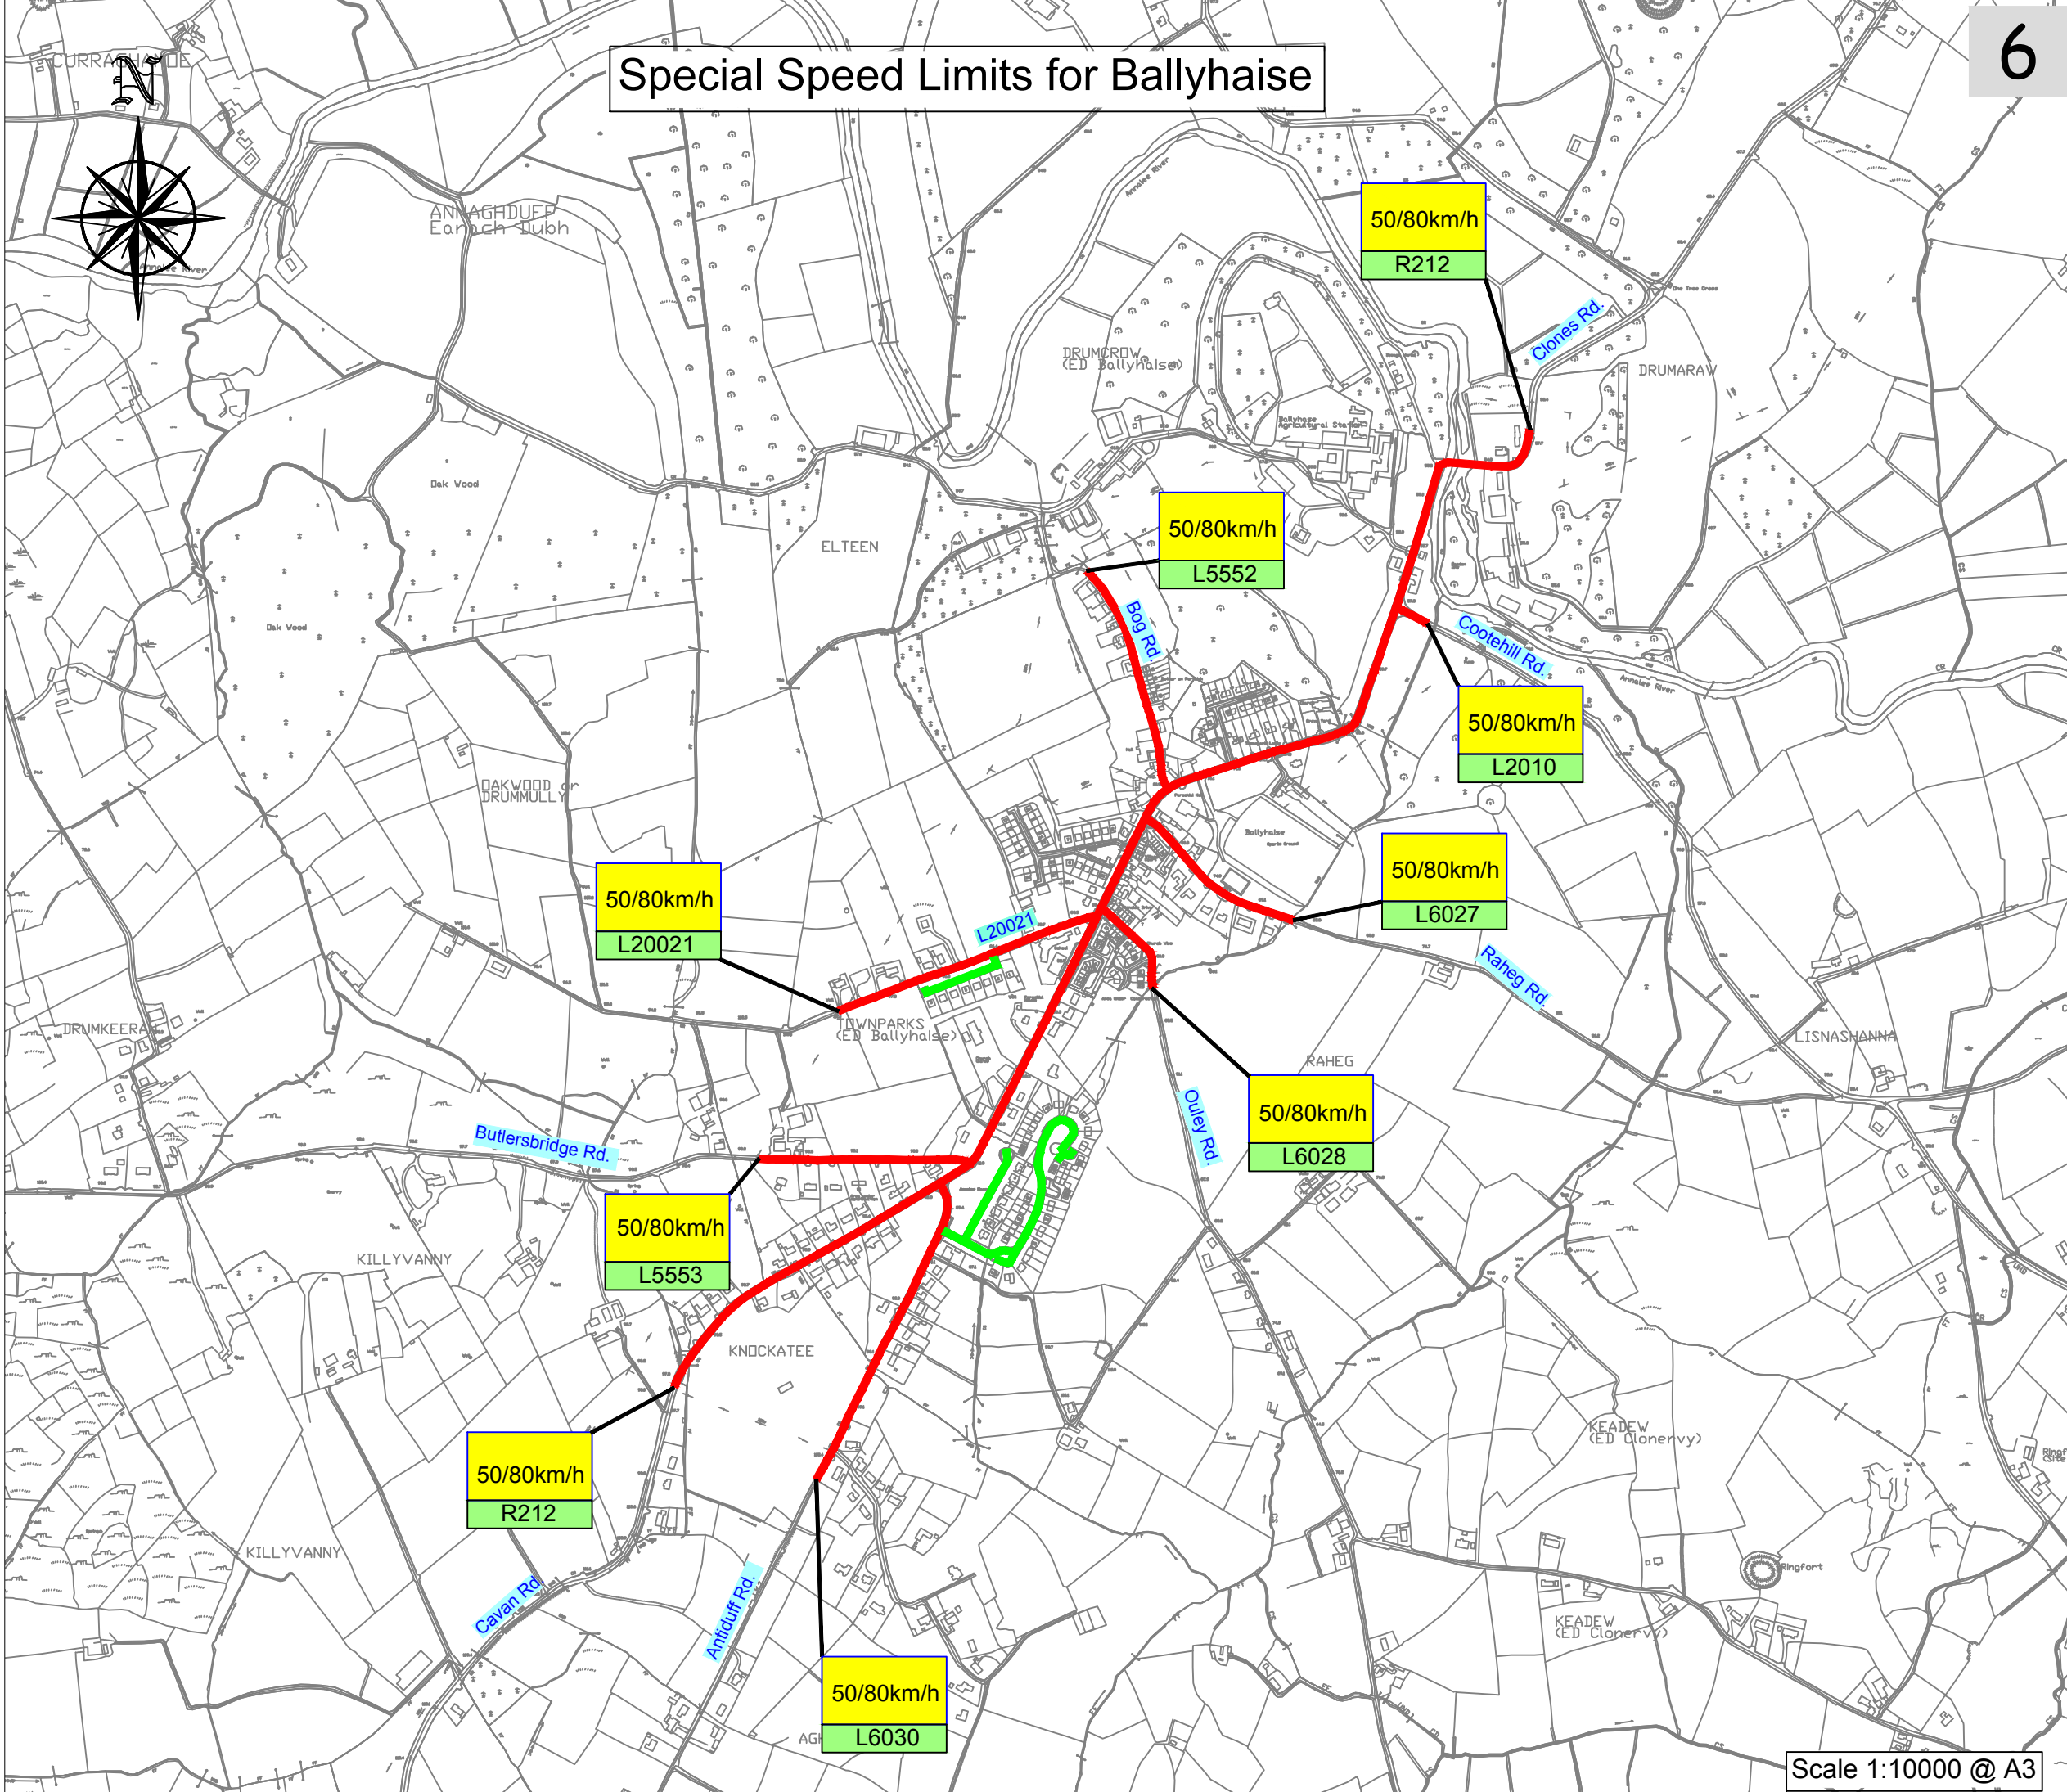

Special Speed Limits for Ballyhaise

Legend
 30km/h zone shown █
 50km/h zone shown █
 60km/h zone shown █

Please Note:-
 This map is for reference purposes only.
 Measurements to be taken from text in schedule.

CAVAN COUNTY COUNCIL

Special Speed Limits 2020

 Paddy Connaughton Director Of Services Roads And Infrastructure Cavan County Council Courthouse Farnham St. Cavan	Date:- January 2020
	Drawn M.F.
	Checked O.M.
	Drawing No. 6