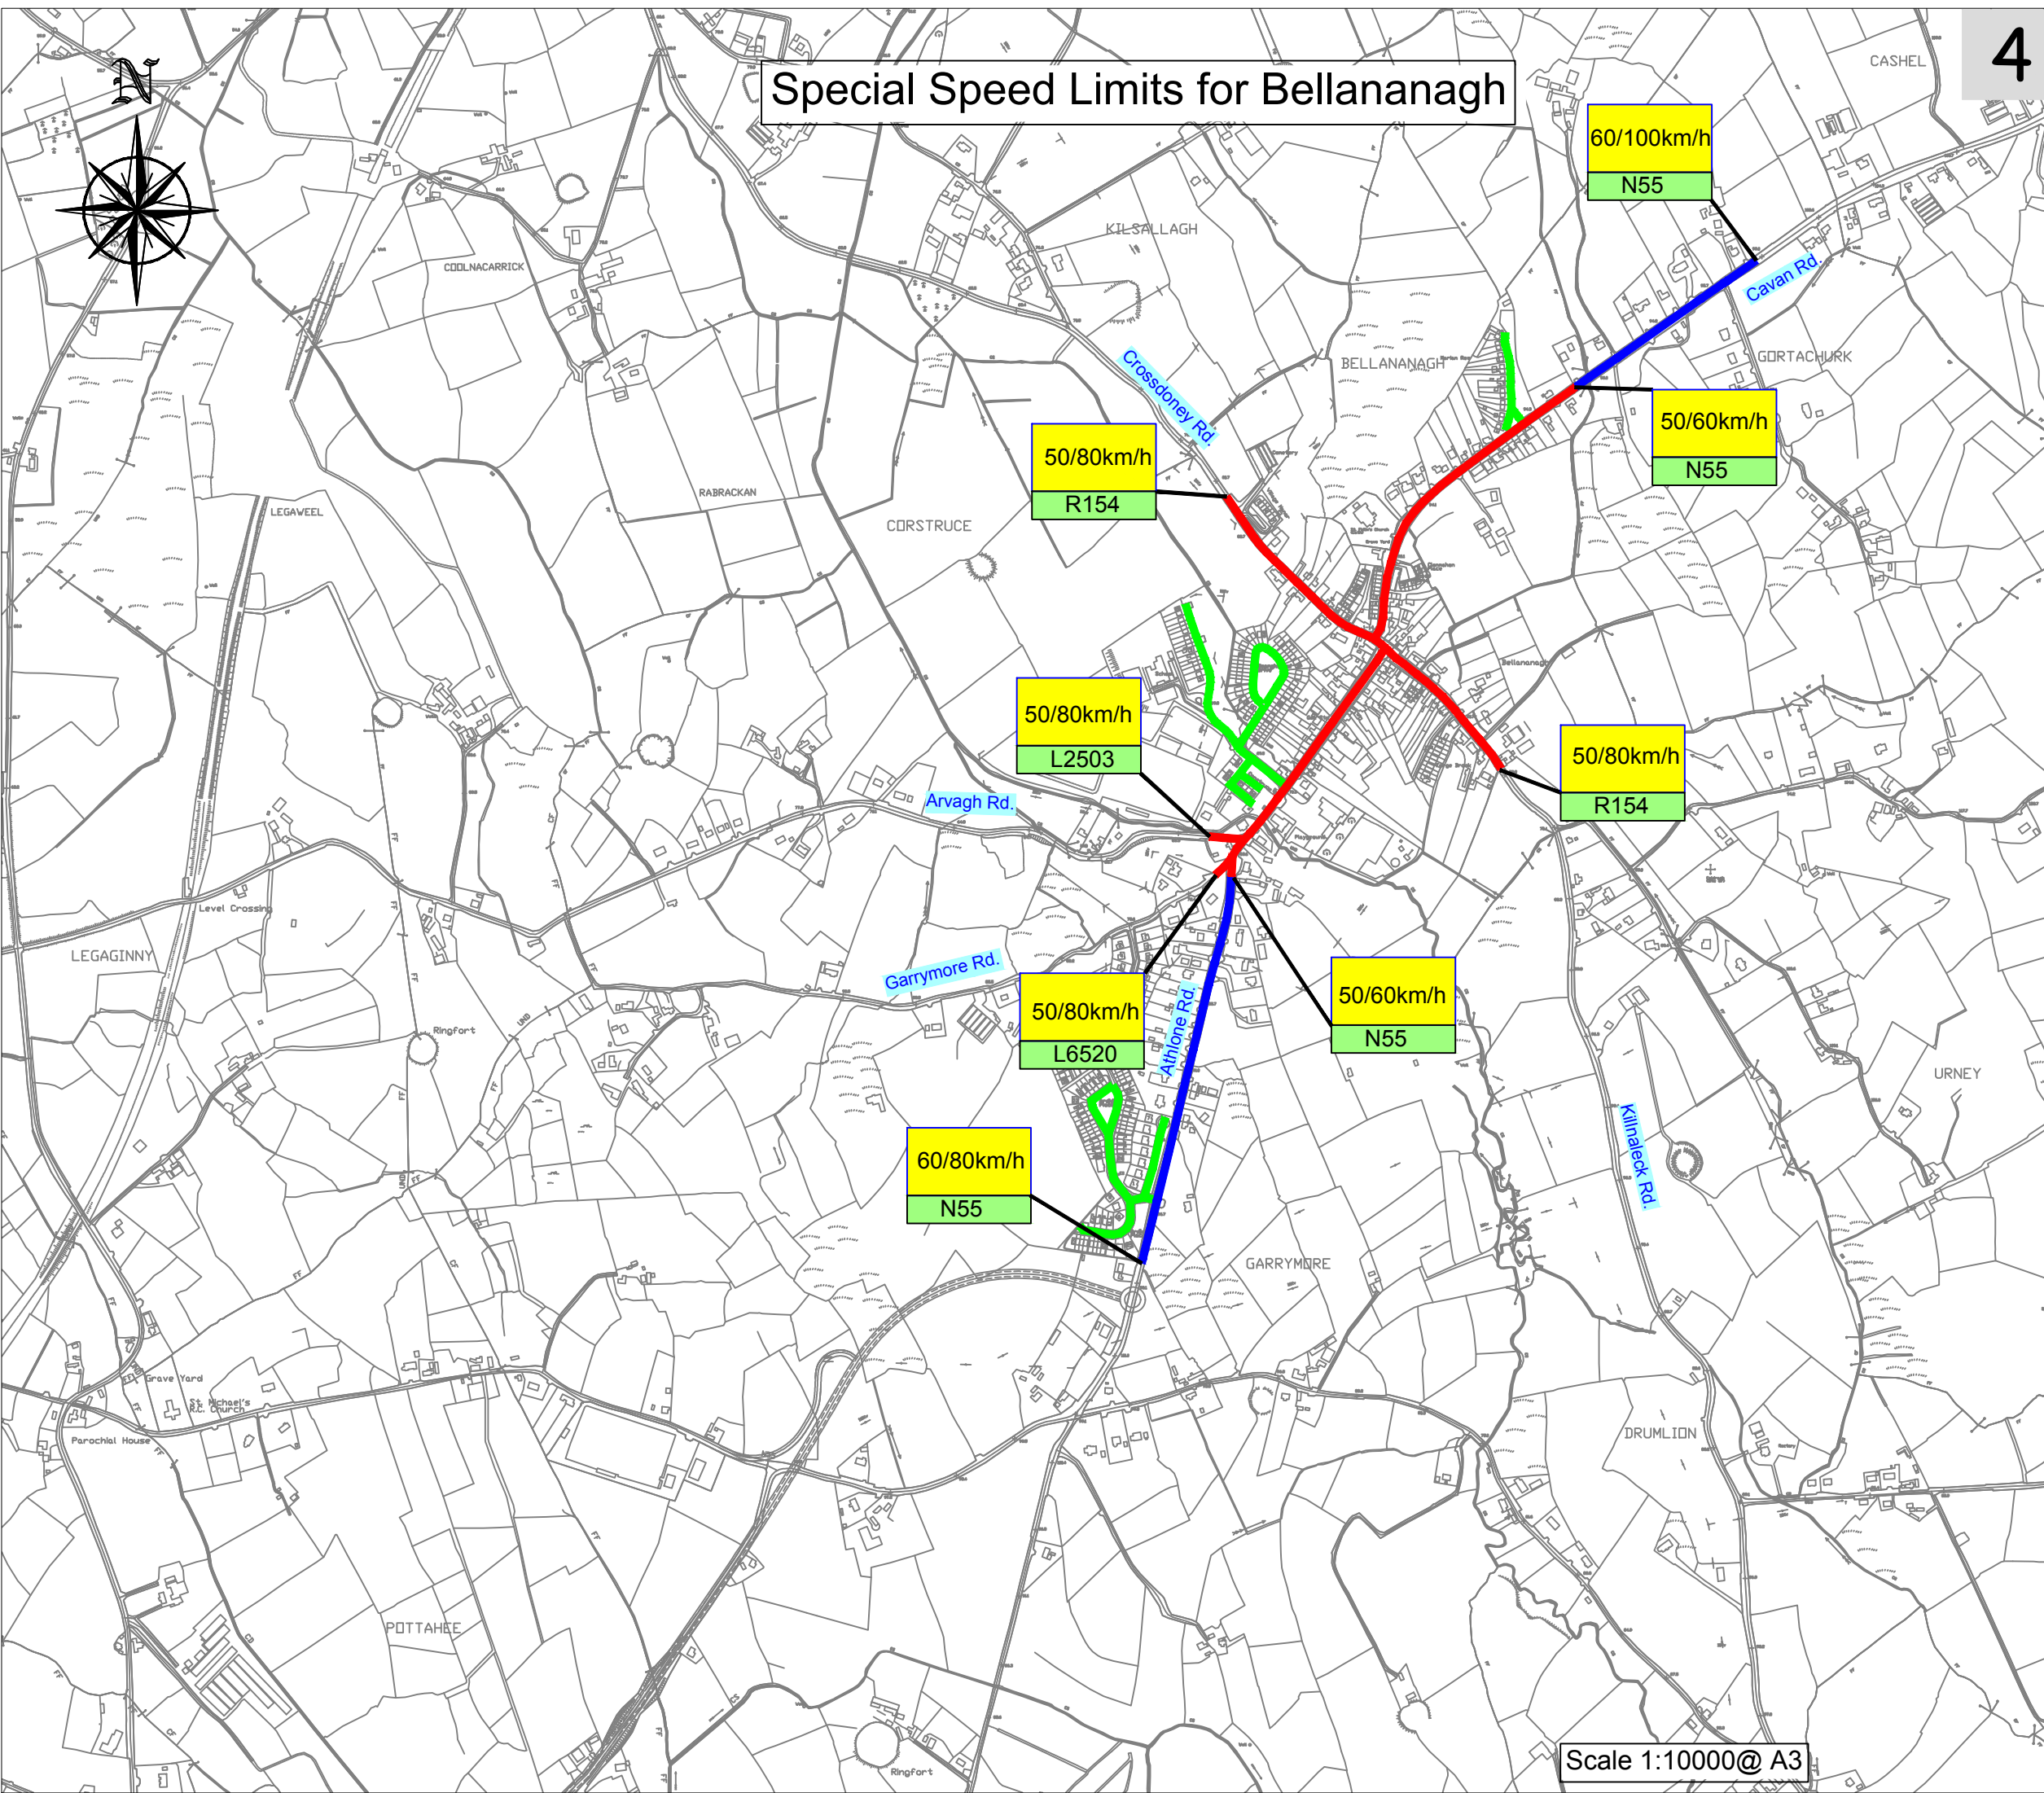

Special Speed Limits for Bellanagh

Legend

- 30km/h zone shown █
- 50km/h zone shown █
- 60km/h zone shown █

Please Note:-
This map is for reference purposes only.
Measurements to be taken from text in schedule.

CAVAN COUNTY COUNCIL

Special Speed Limits 2020

 <p>Paddy Connaughton Director Of Services Roads And Infrastructure Cavan County Council Courthouse Farnham St. Cavan</p>	Date:- January 2020
	Drawn M.F.
	Checked O.M.
	Drawing No. 4