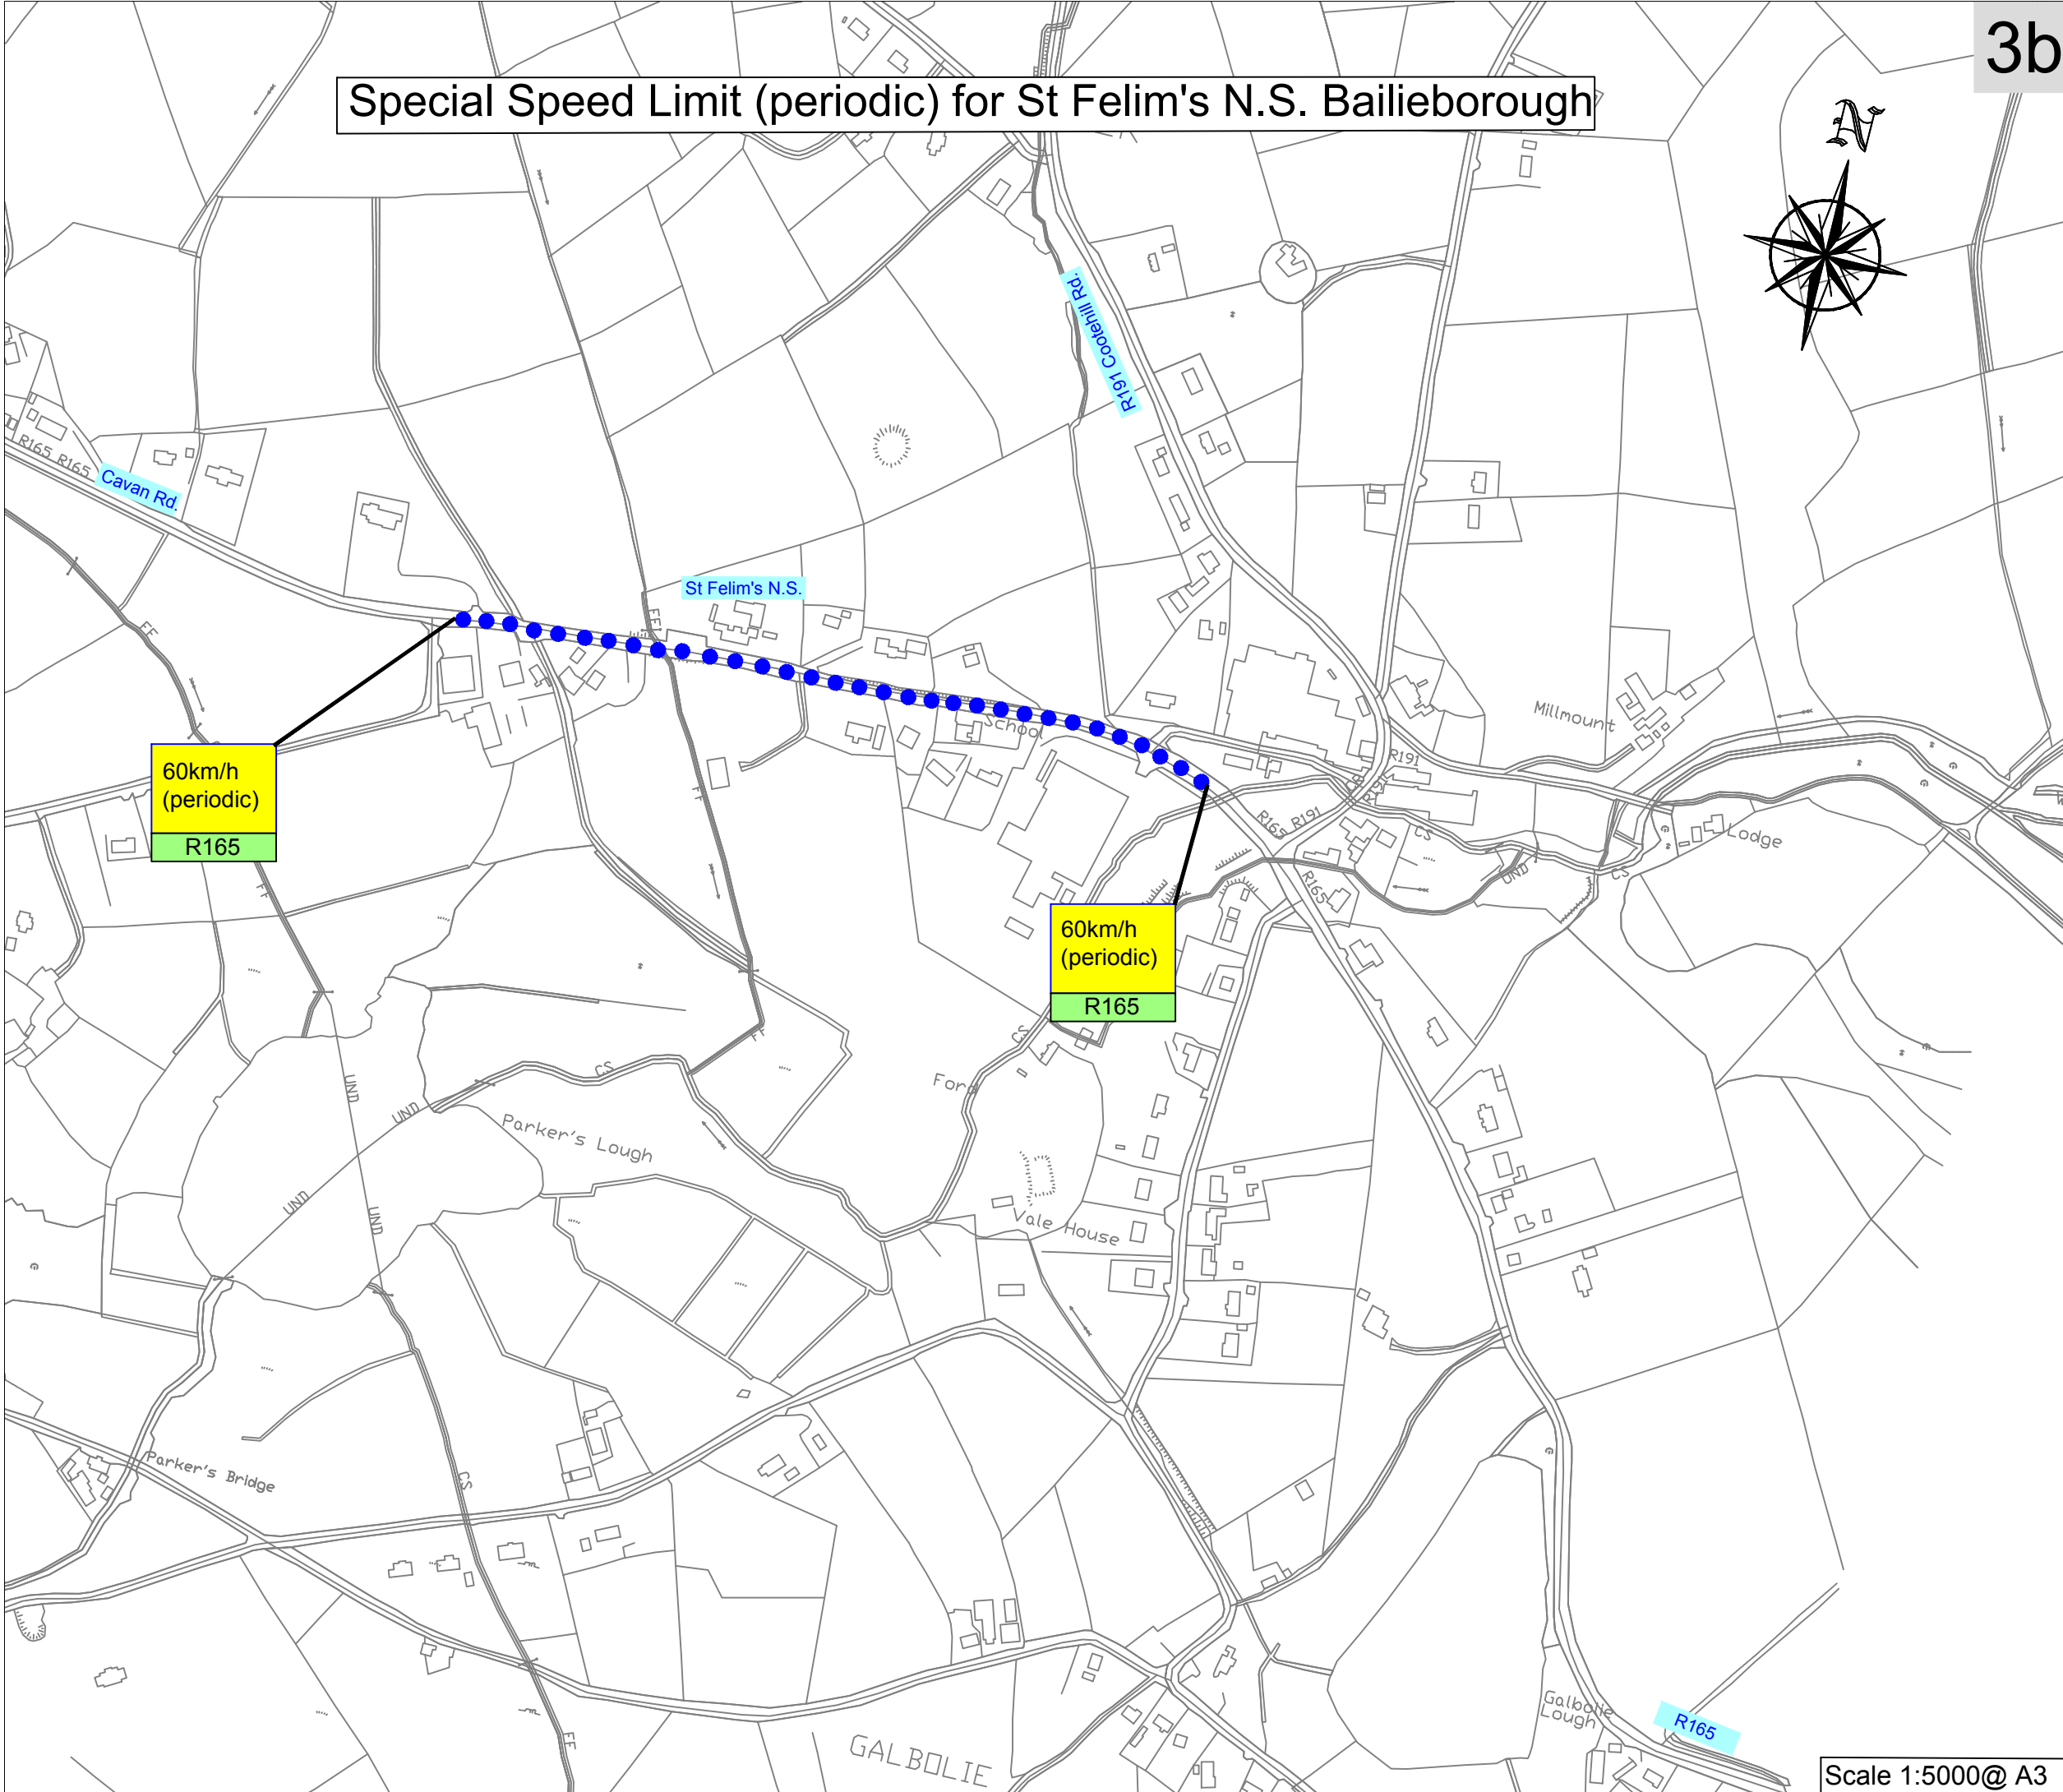

# Special Speed Limit (periodic) for St Felim's N.S. Bailieborough

Special Speed Limit (periodic) for St Felim's N.S. Bailieborough

Legend

- 30km/h zone shown █
- 50km/h zone shown █
- 60km/h zone shown █
- 60km/h (periodic) zone shown ●●●●

Please Note:-  
This map is for reference purposes only.  
Measurements to be taken from text in schedule.

CAVAN COUNTY COUNCIL