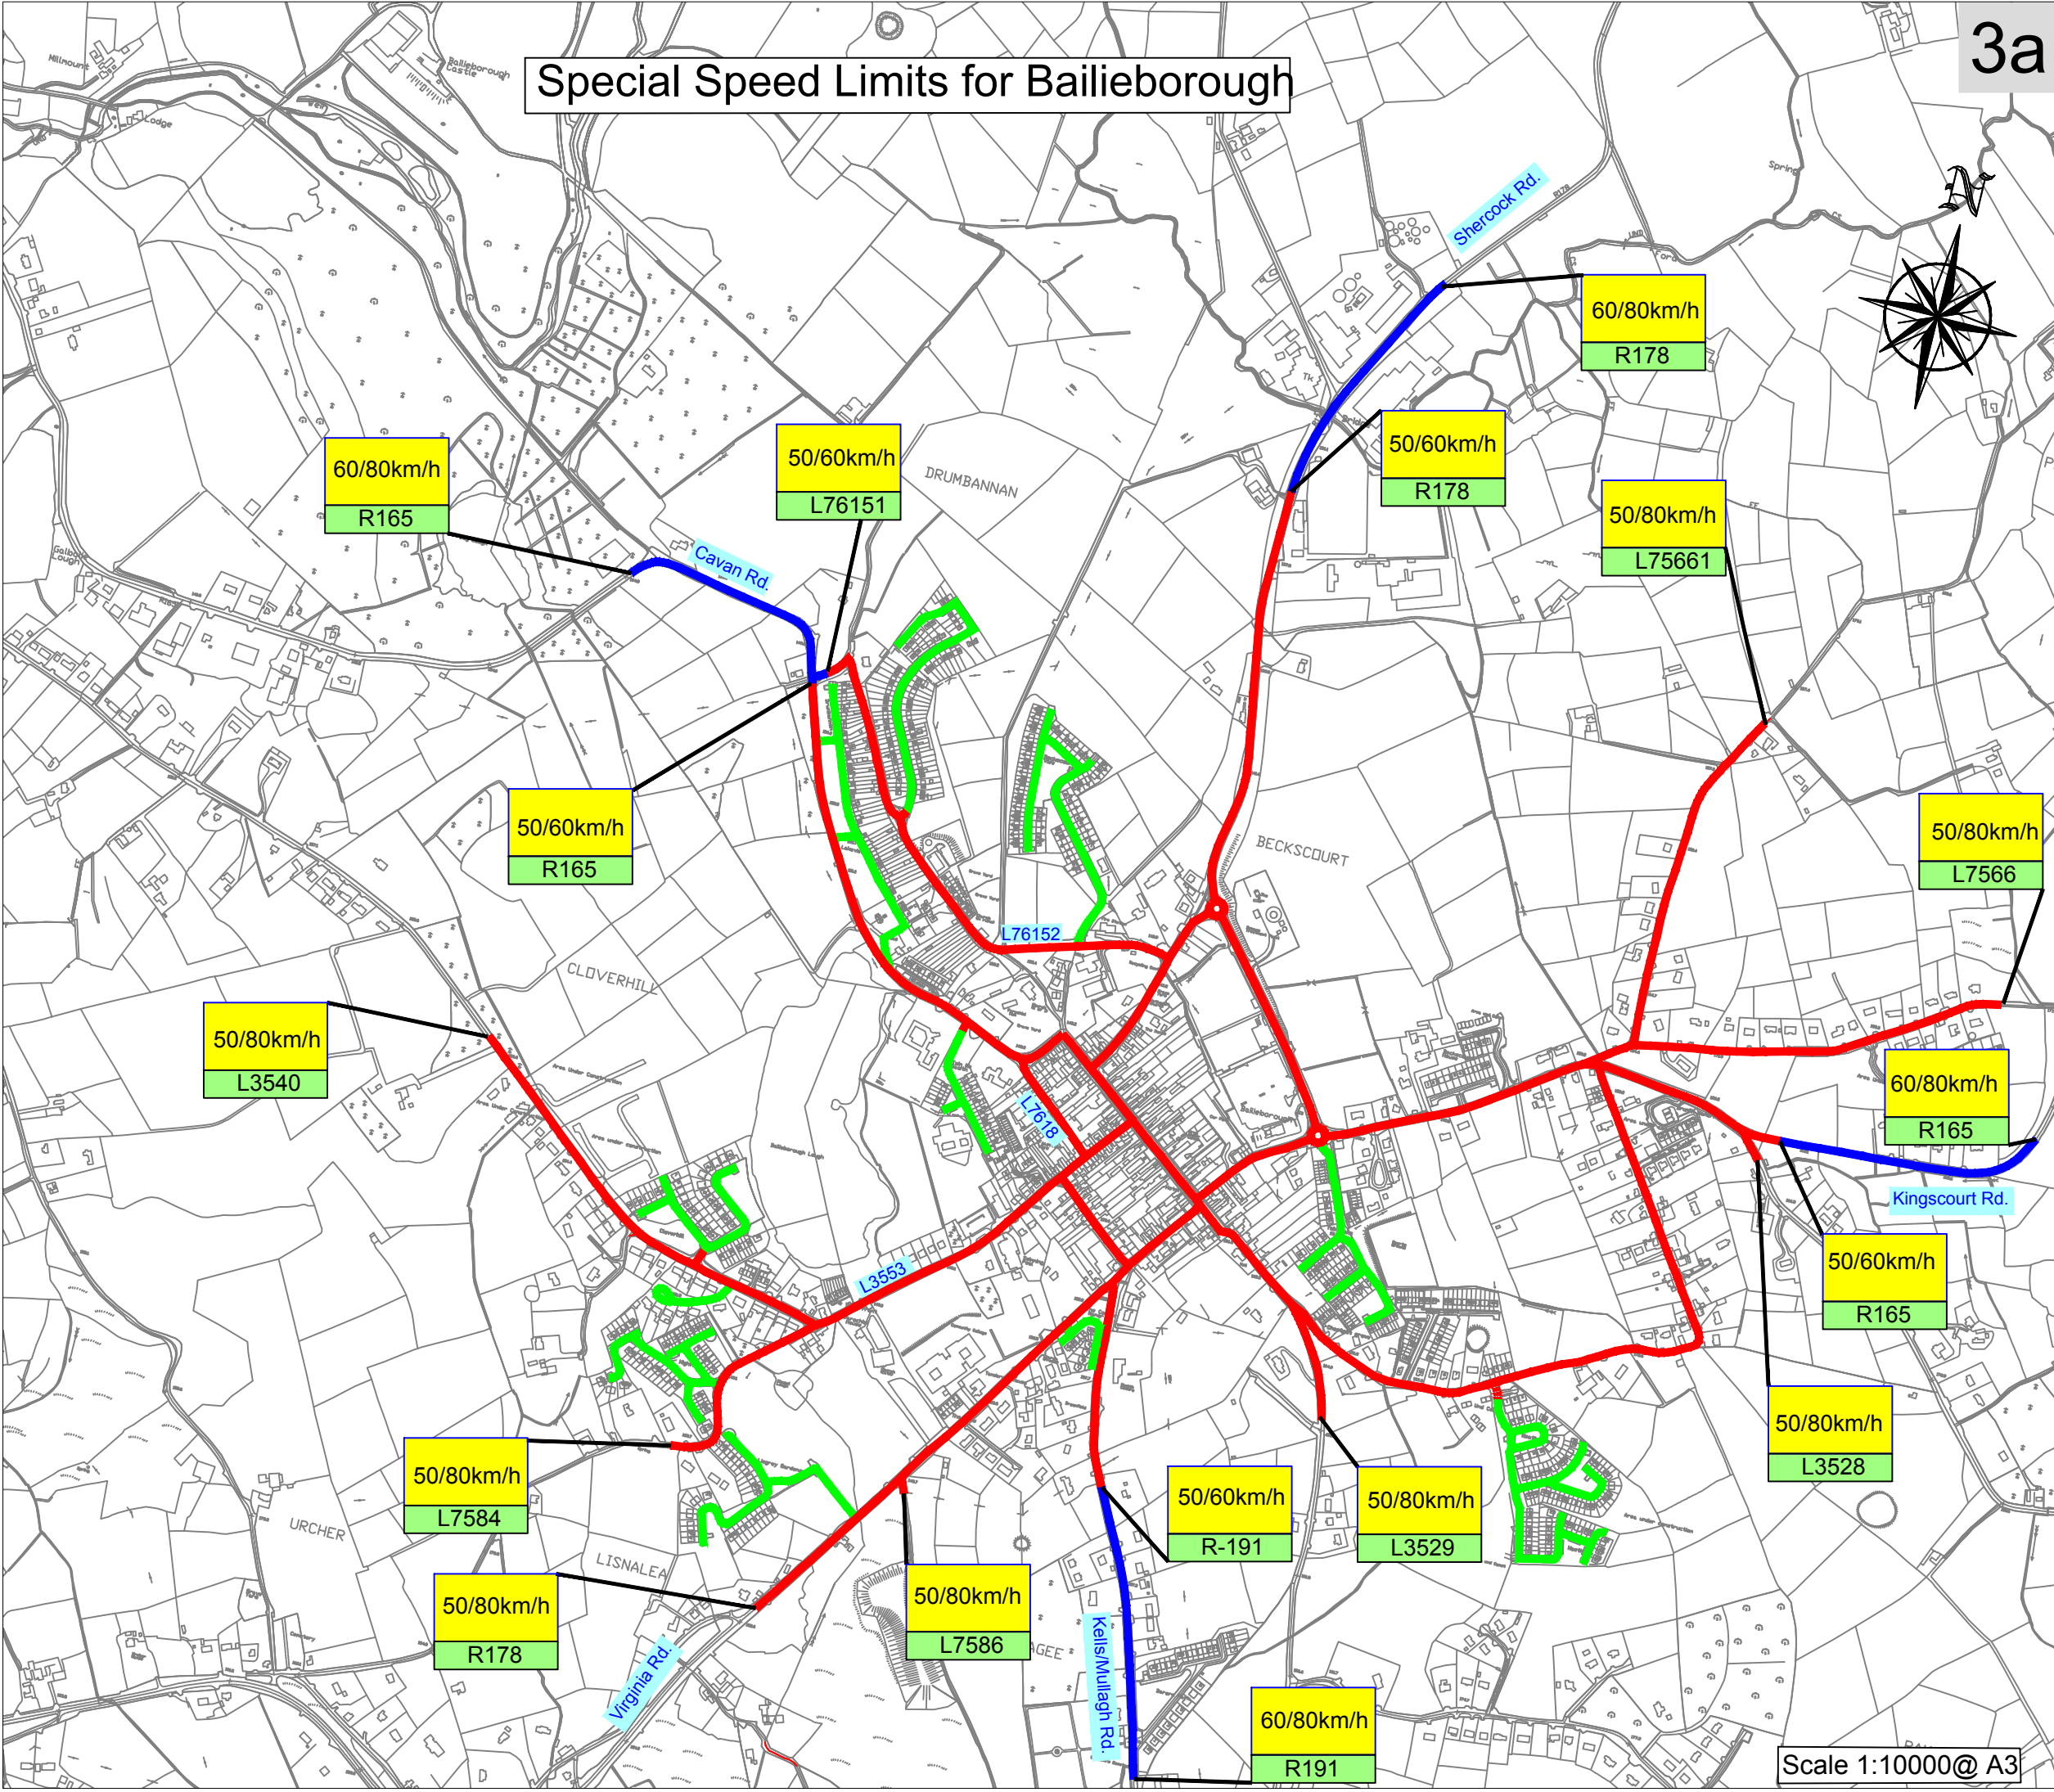

Special Speed Limits for Bailieborough

3a

Special Speed Limits for Bailieborough

Legend

- 30km/h zone shown █
- 50km/h zone shown █
- 60km/h zone shown █

Please Note:-
This map is for reference purposes only.
Measurements to be taken from text in schedule.

CAVAN COUNTY COUNCIL

Special Speed Limits 2020

<p>Paddy Connaughton Director Of Services Roads And Infrastructure Cavan County Council Courthouse Farnham St. Cavan</p>	Date:- January 2020
	Drawn M.F.
	Checked O.M.
	Drawing No. 3a