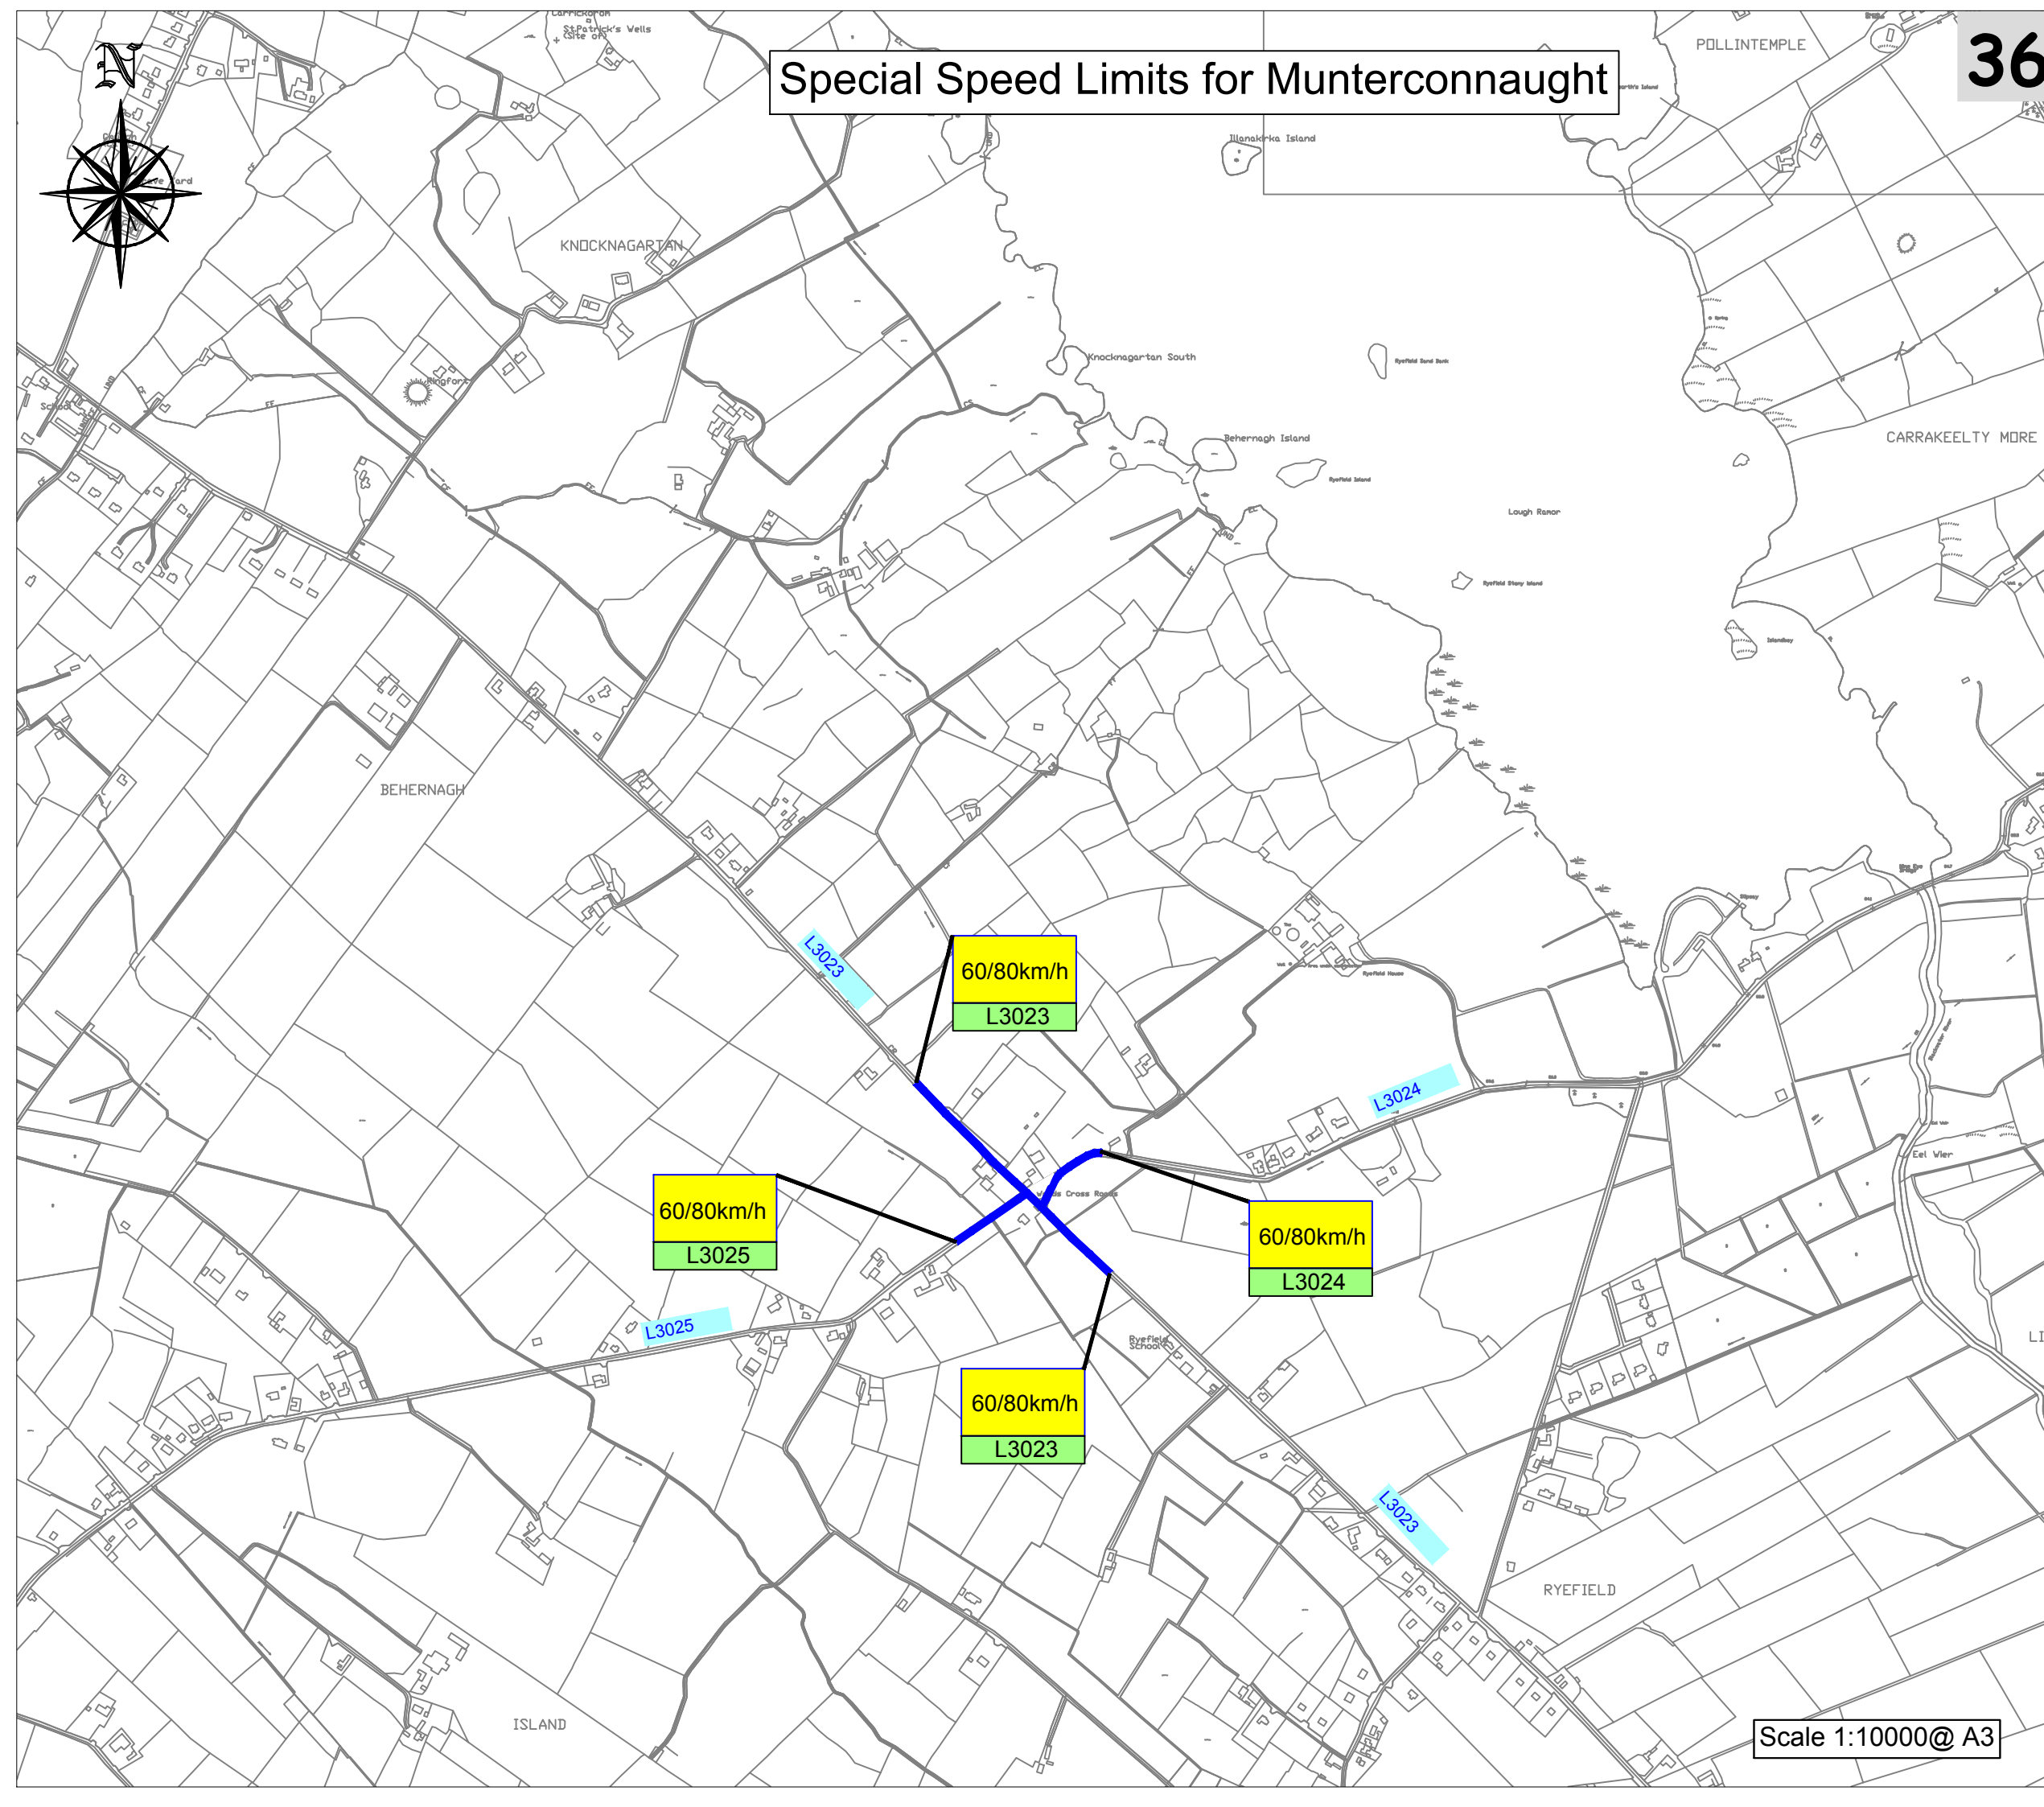

# Special Speed Limits for Munterconnaught

**36** Special Speed Limits for Munterconnaught

Legend

- 30km/h zone shown 
- 50km/h zone shown 
- 60km/h zone shown 

Please Note:-  
This map is for reference purposes only.  
Measurements to be taken from text in schedule.

**CAVAN COUNTY COUNCIL**  
**Special Speed Limits 2020**

	Paddy Connaughton Director Of Services Roads And Infrastructure Cavan County Council Courthouse Farnham St. Cavan	Date:- January 2020
		Drawn M.F.
		Checked O.M.
		Drawing No. 36

Scale 1:10000@ A3