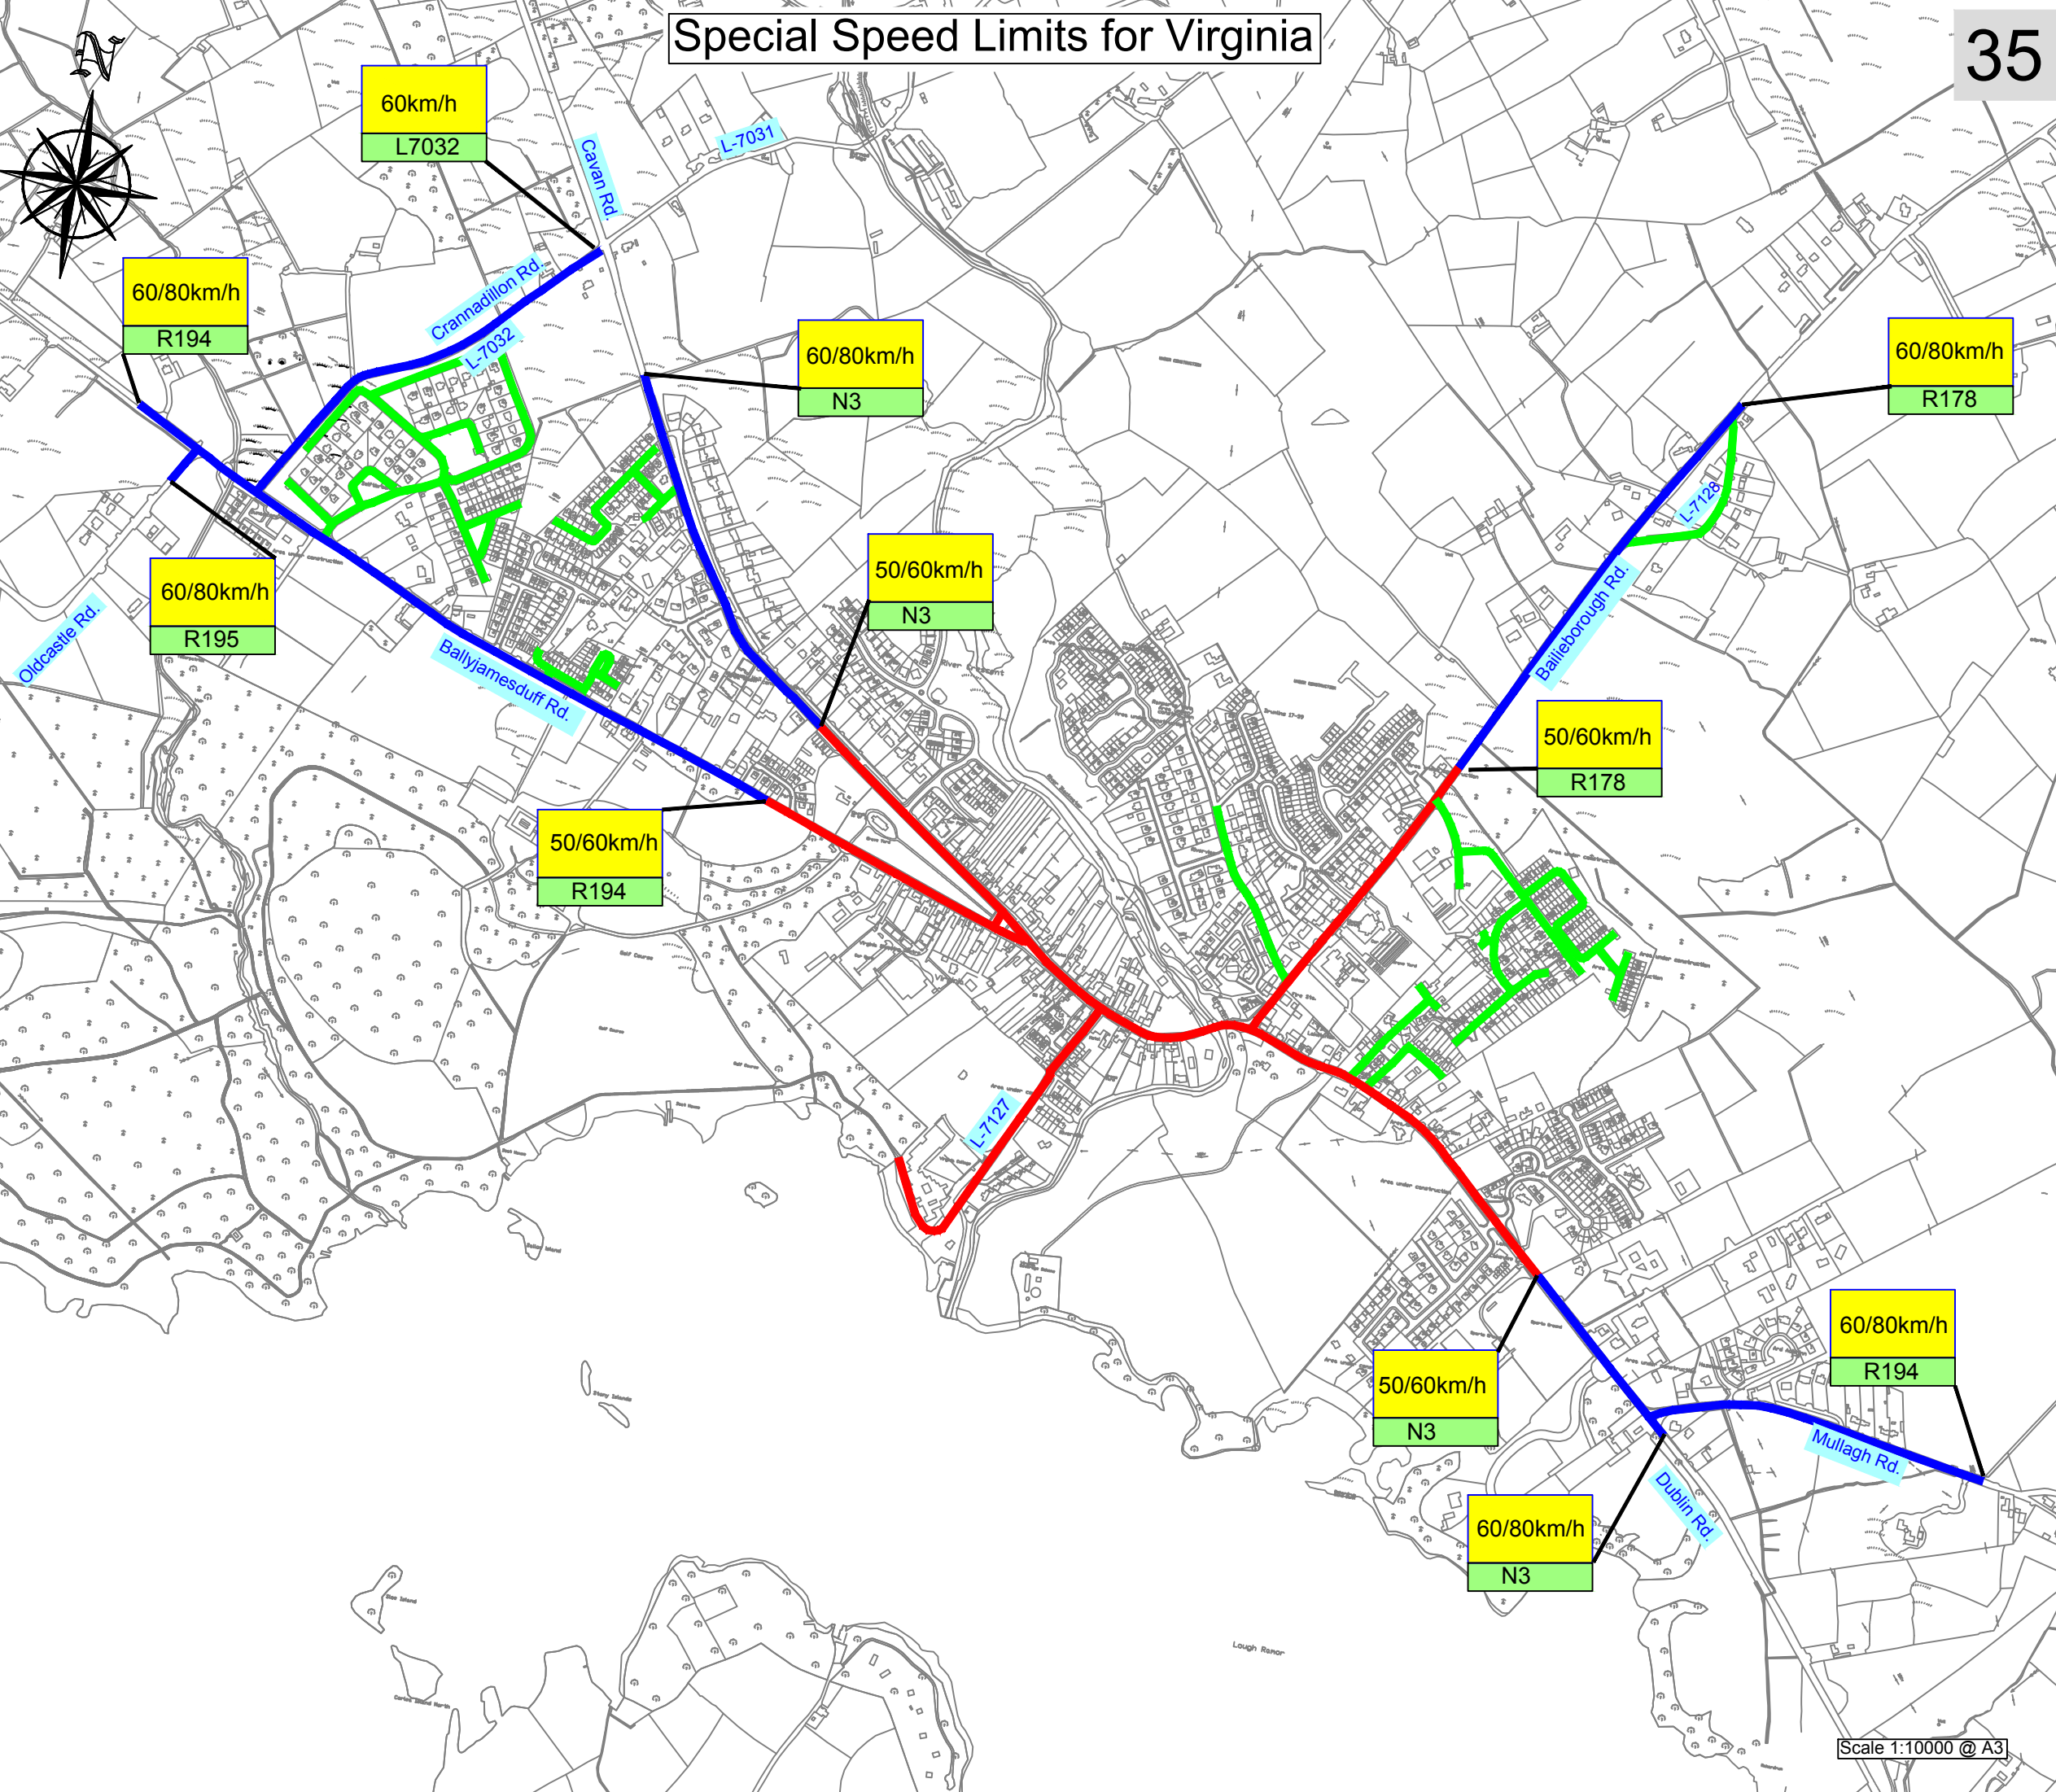

# Special Speed Limits for Virginia

35

## Special Speed Limits for Virginia

Legend

- 30km/h zone shown █
- 50km/h zone shown █
- 60km/h zone shown █

Please Note:-  
 This map is for reference purposes only.  
 Measurements to be taken from text in schedule.