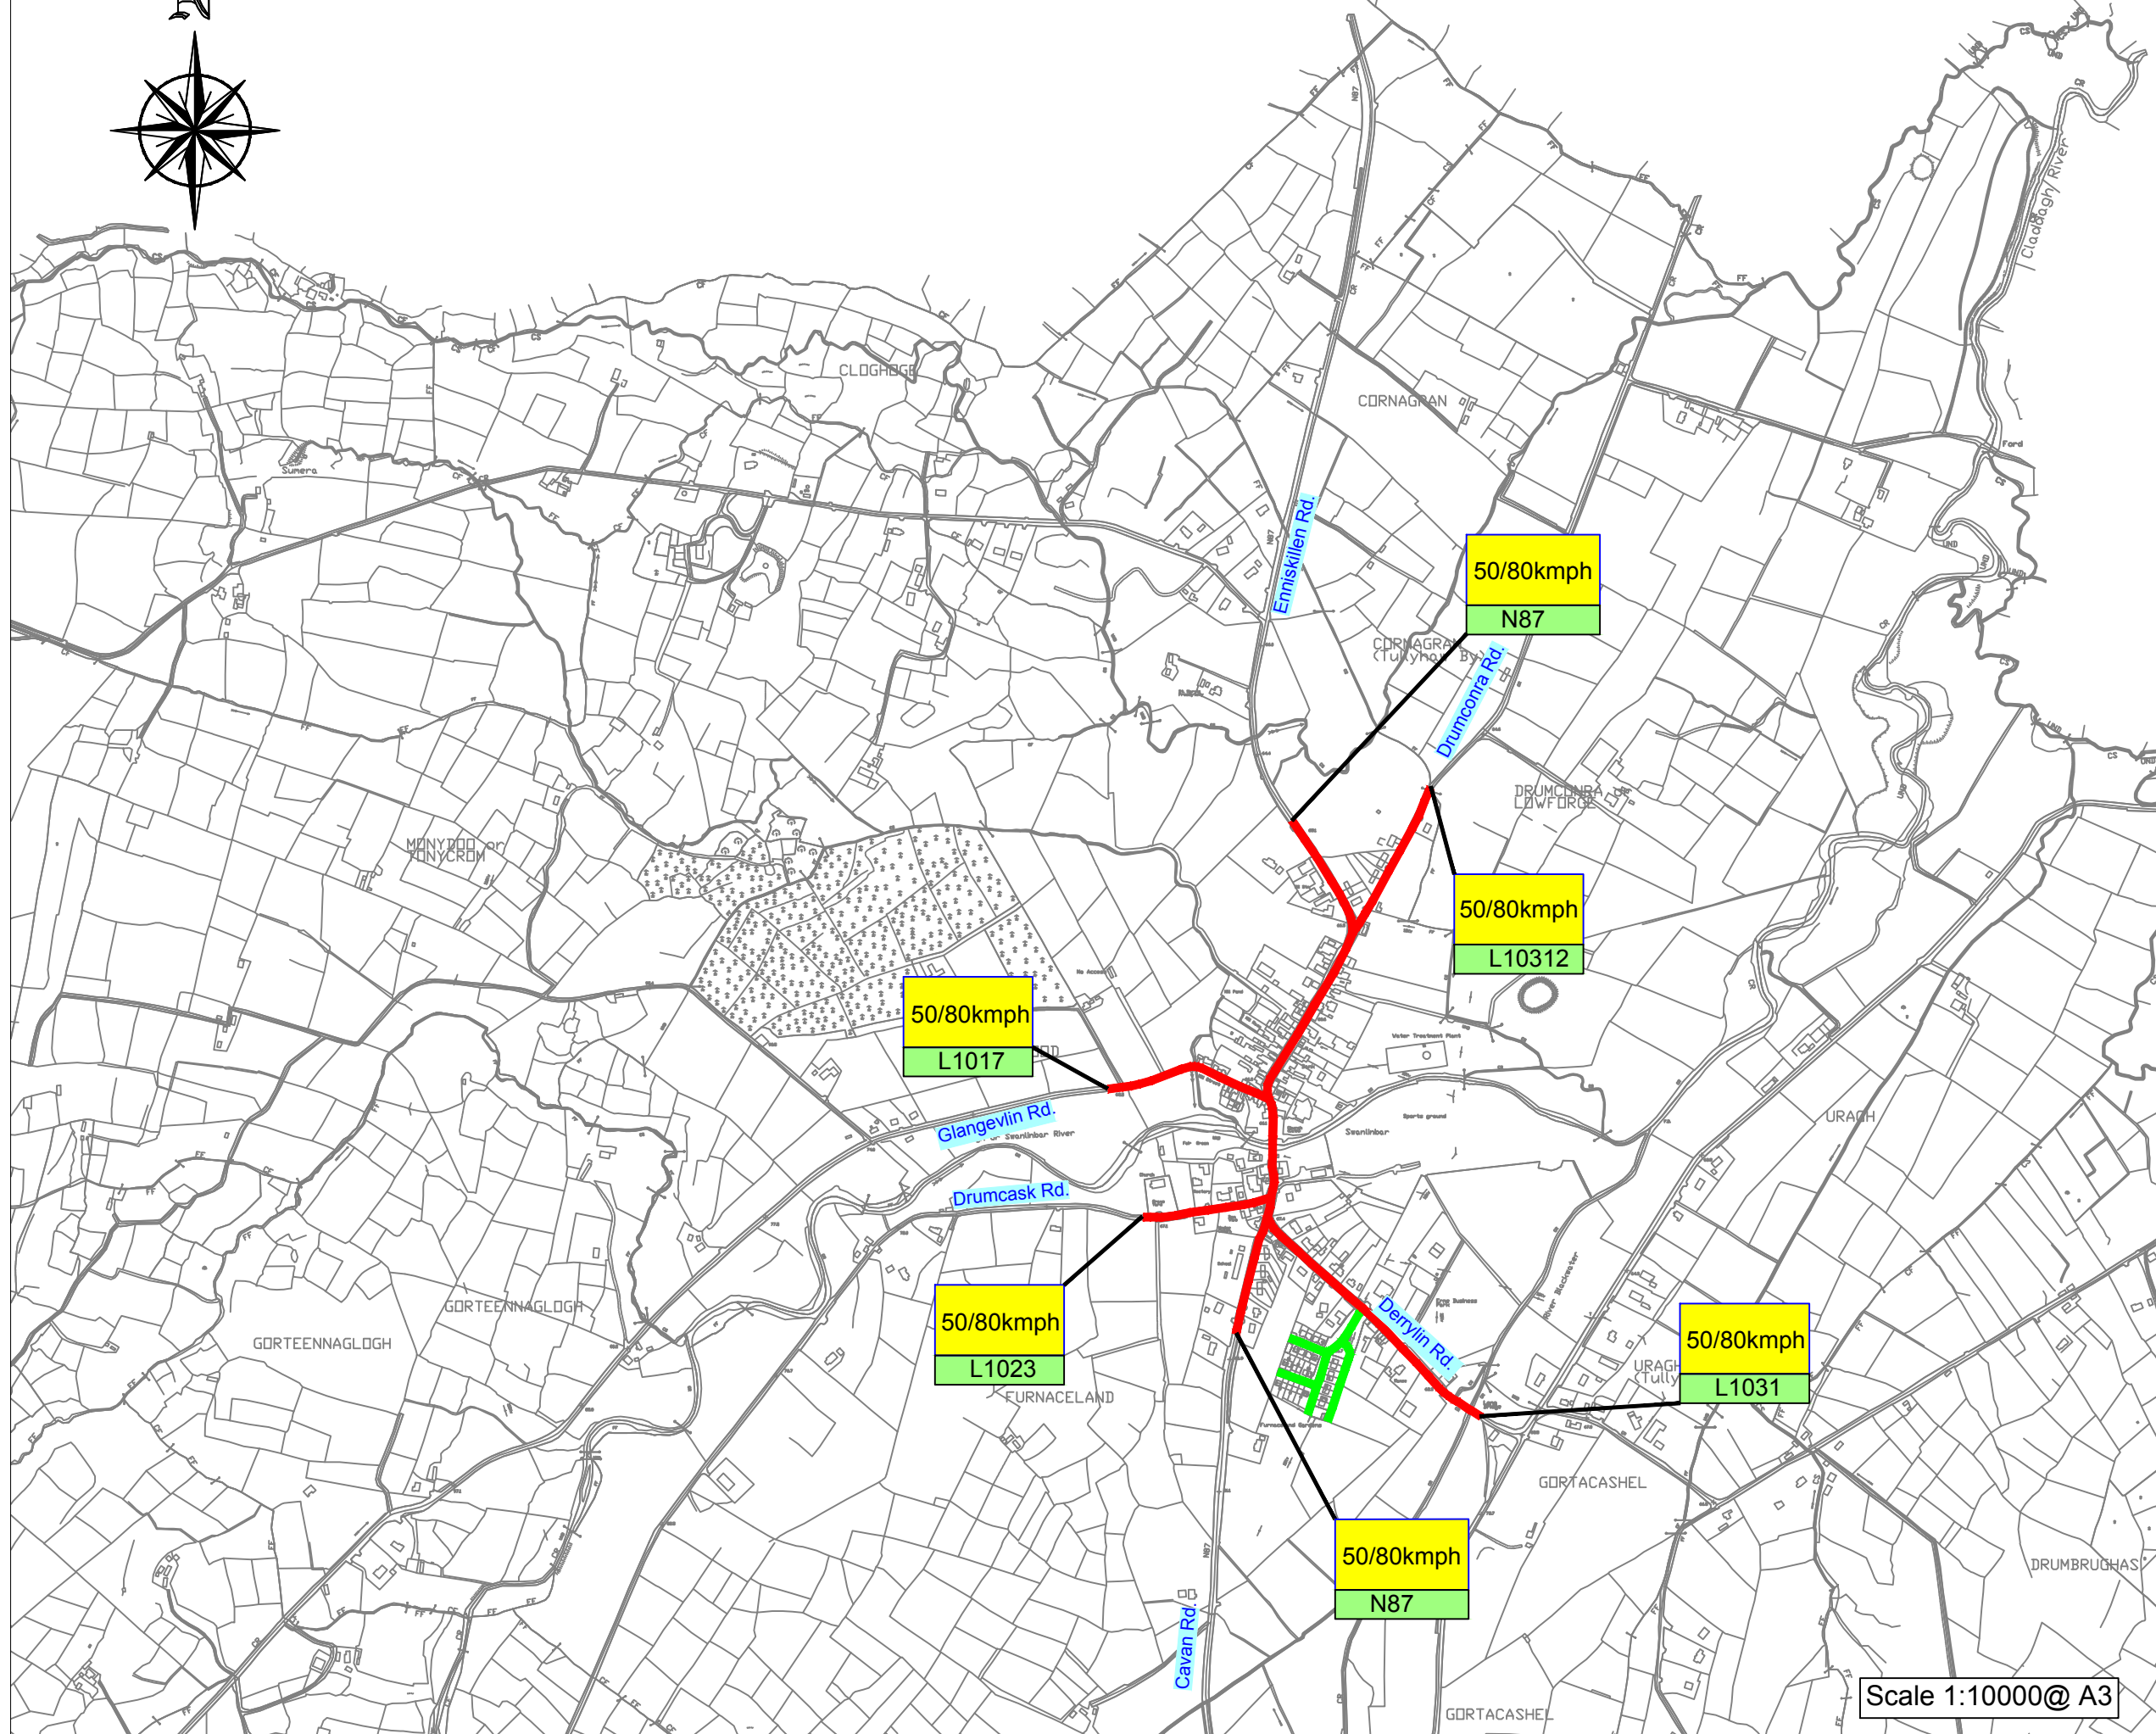

Special Speed Limits for Swanlinbar

Legend

- 30km/h zone shown █
- 50km/h zone shown █
- 60km/h zone shown █

Please Note:-
This map is for reference purposes only.
Measurements to be taken from text in schedule.

CAVAN COUNTY COUNCIL

Special Speed Limits 2020

<p>Cavan Cavan County Council</p>	<p>Paddy Connaughton Director Of Services Roads And Infrastructure Cavan County Council Courthouse Farnham St. Cavan</p>	<p>Date:- January 2020</p>
	<p>Drawn M.F.</p>	<p>Checked O.M.</p>
	<p>Drawing No. 33</p>	