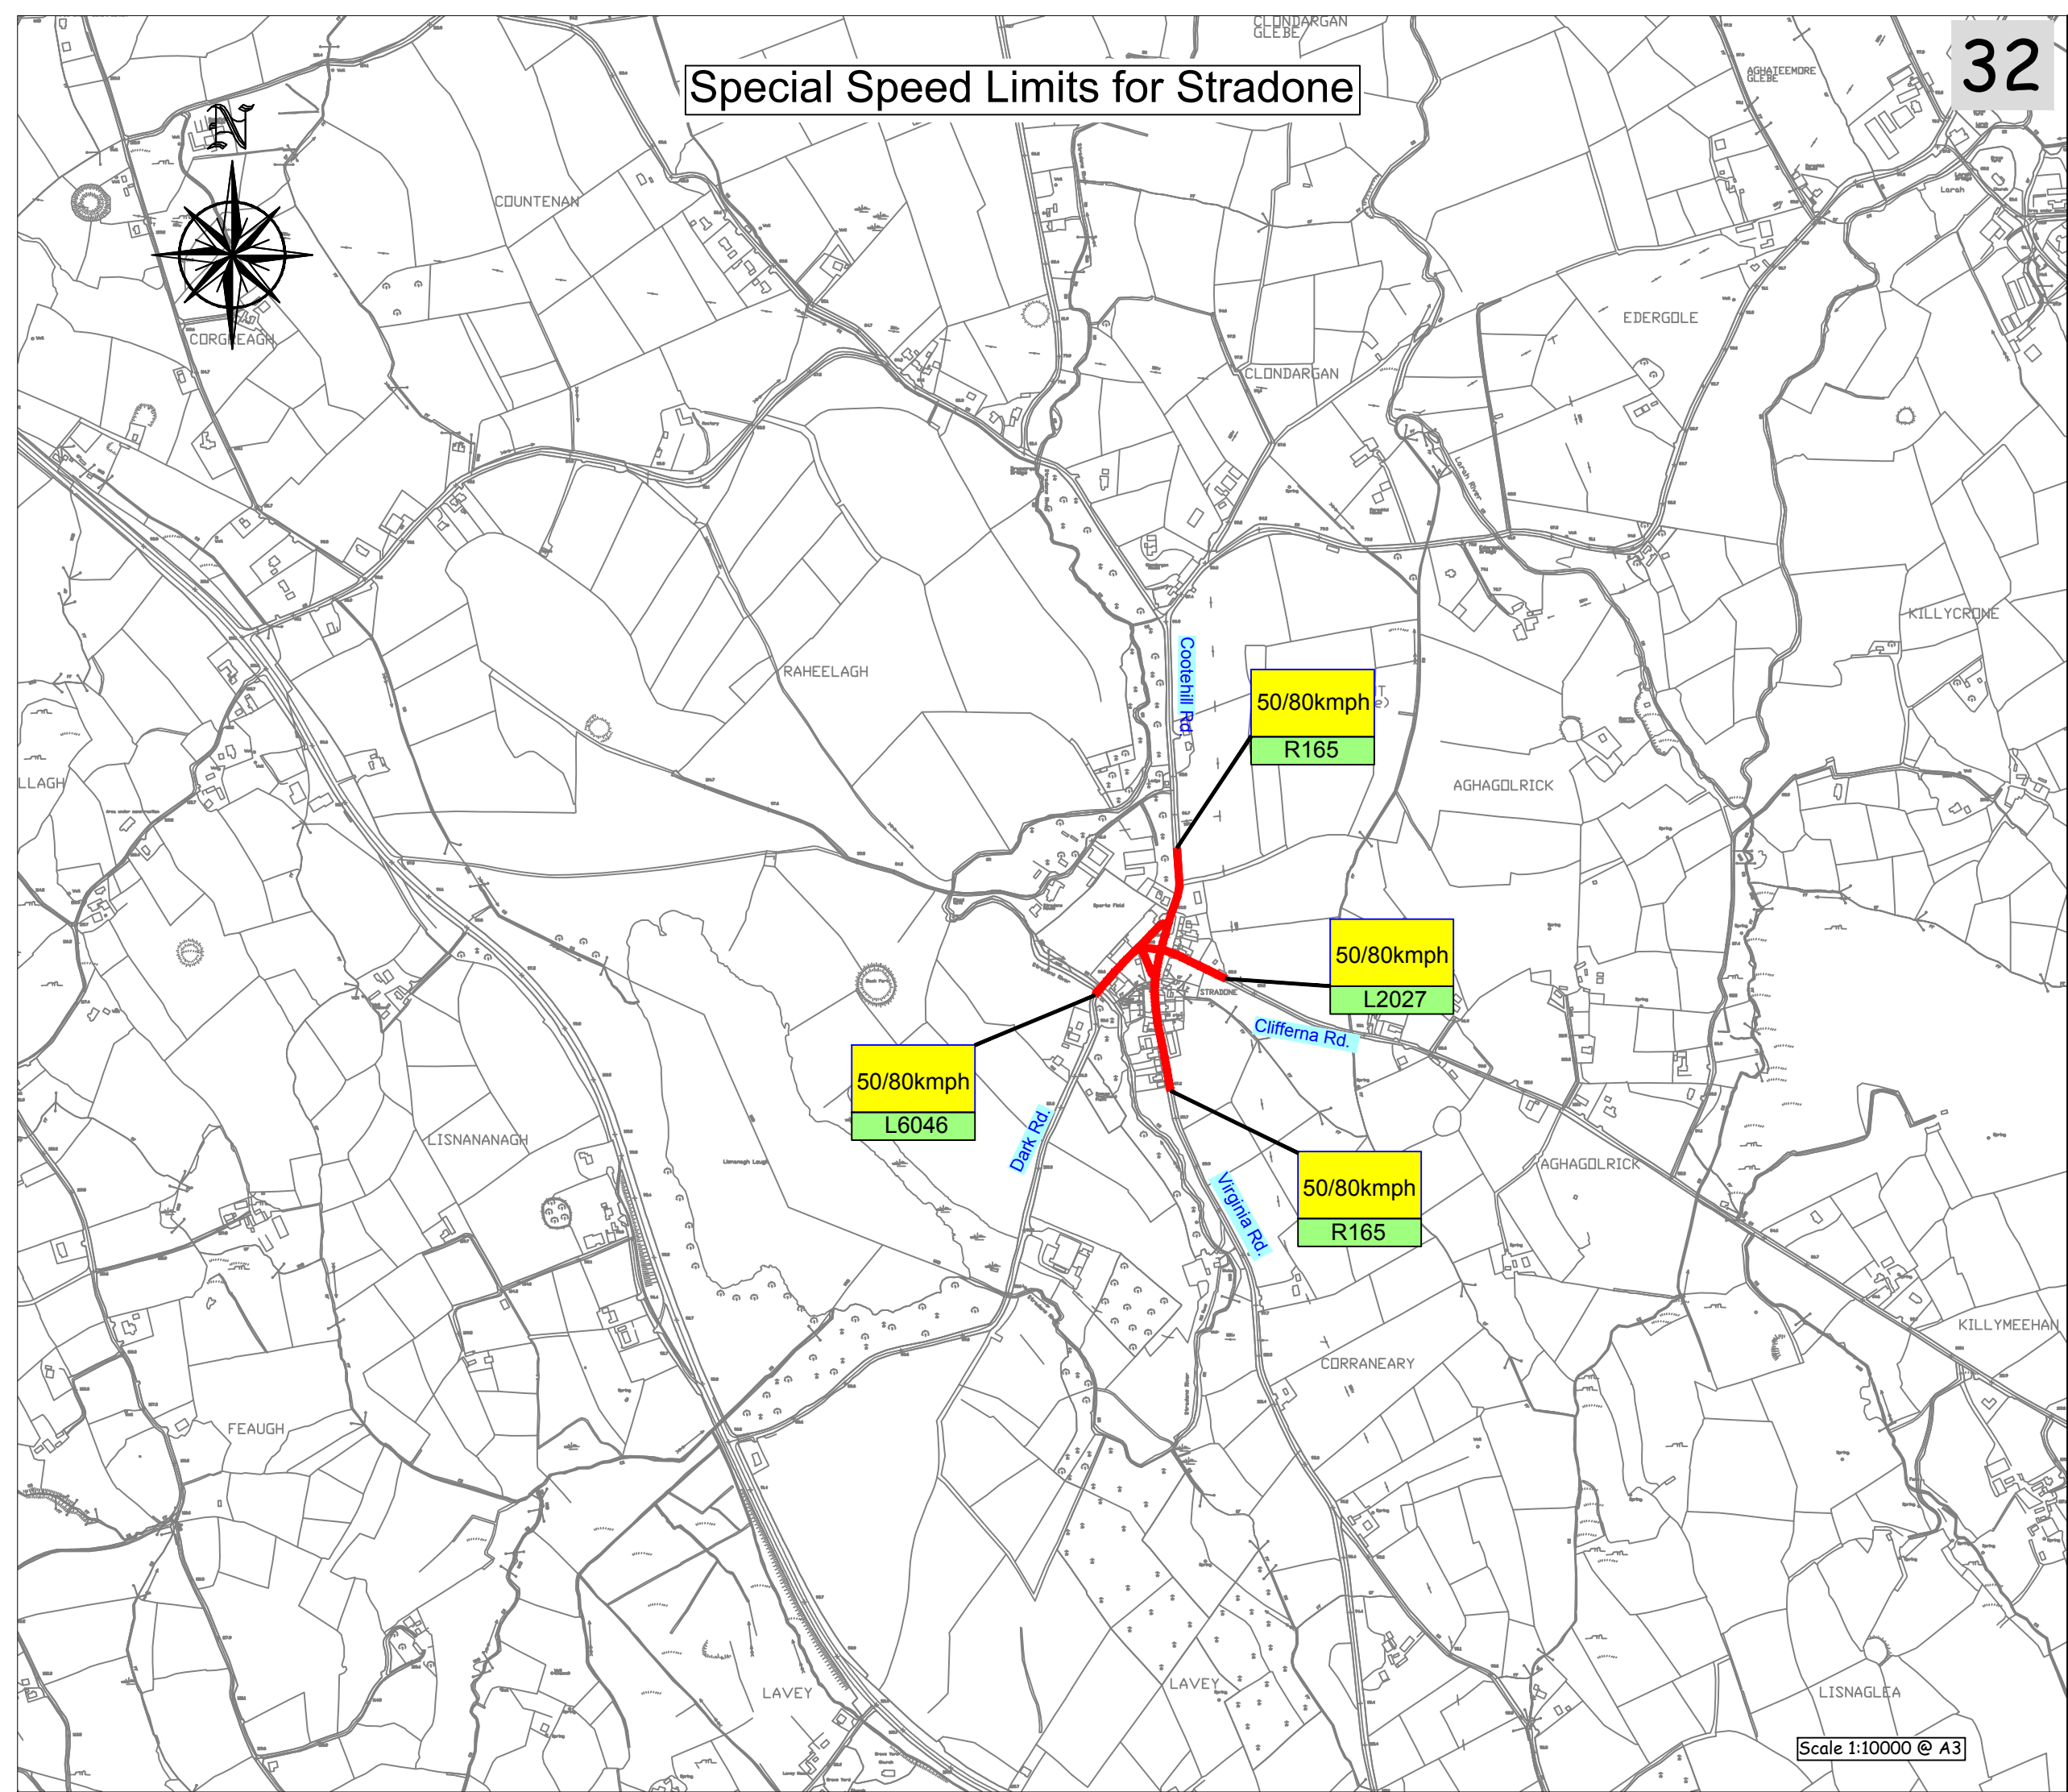

Special Speed Limits for Stradone

32

Special Speed Limits for Stradone

- Legend
- 30km/h zone shown
 - 50km/h zone shown
 - 60km/h zone shown

Please Note:-
 This map is for reference purposes only.
 Measurements to be taken from text in schedule.

Scale 1:10000 @ A3