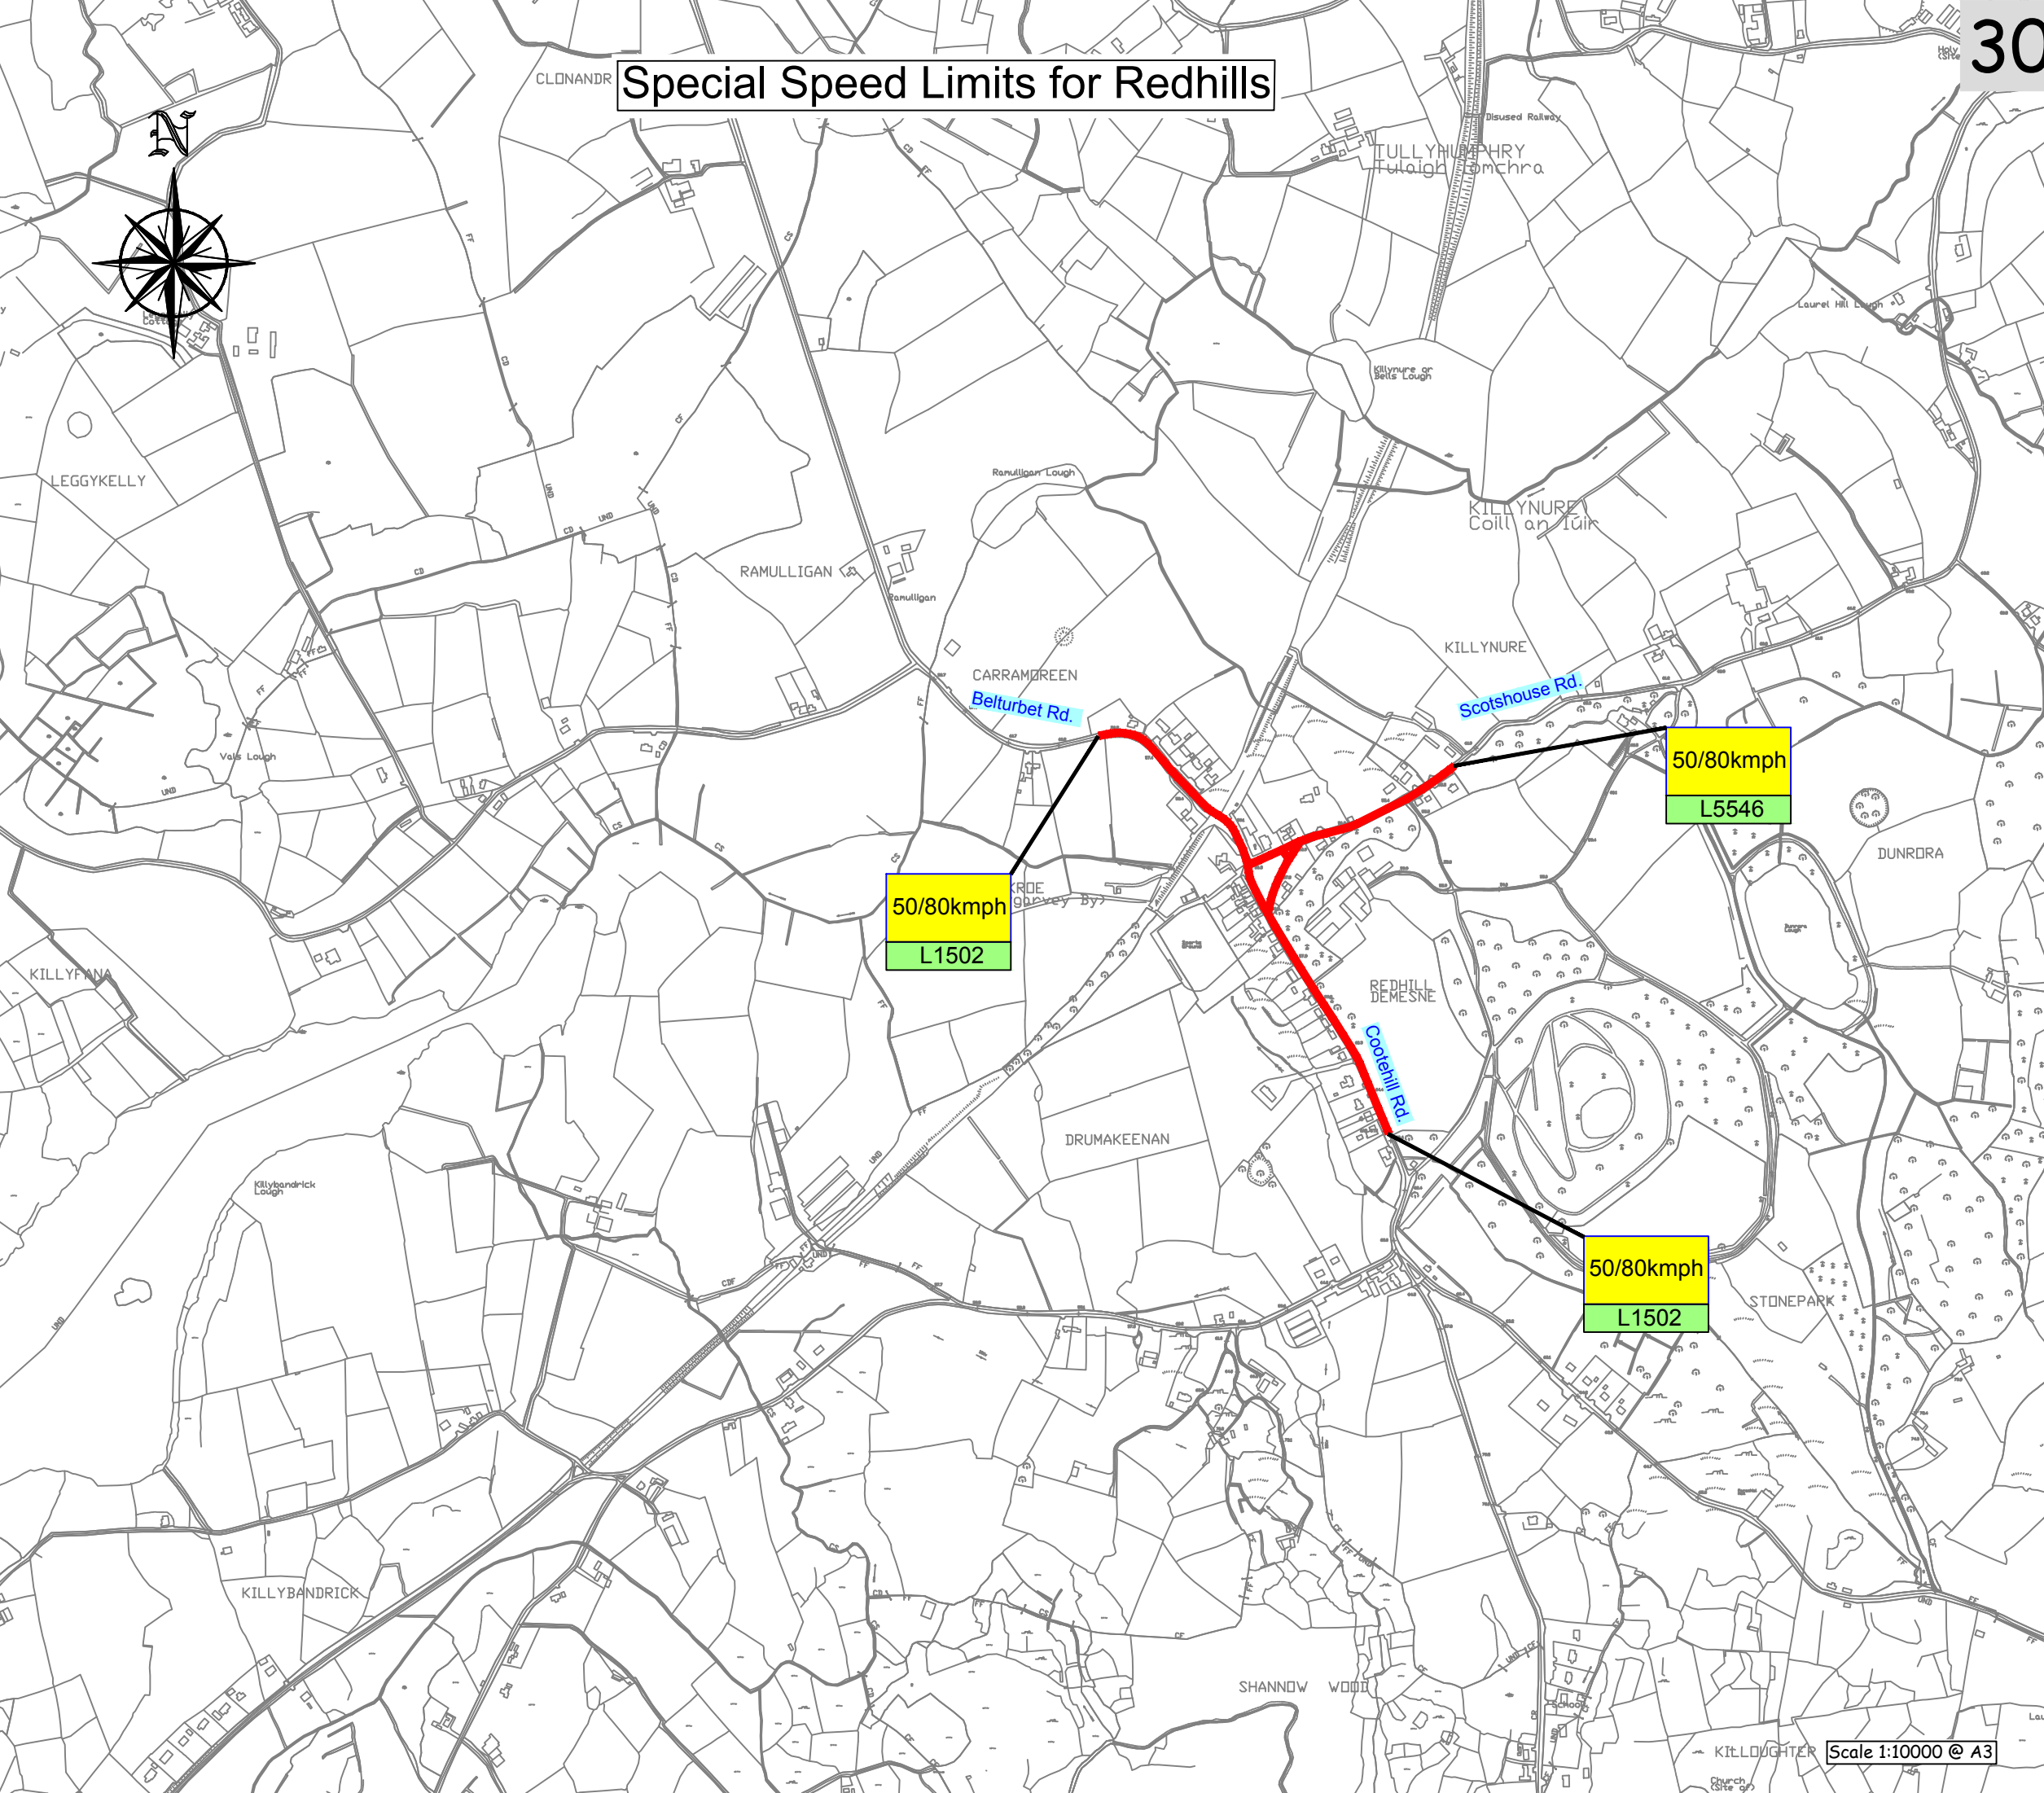

# Special Speed Limits for Redhills

30

## Special Speed Limits for Redhills

Legend

- 30km/h zone shown █
- 50km/h zone shown █
- 60km/h zone shown █

Please Note:-  
 This map is for reference purposes only.  
 Measurements to be taken from text in schedule.