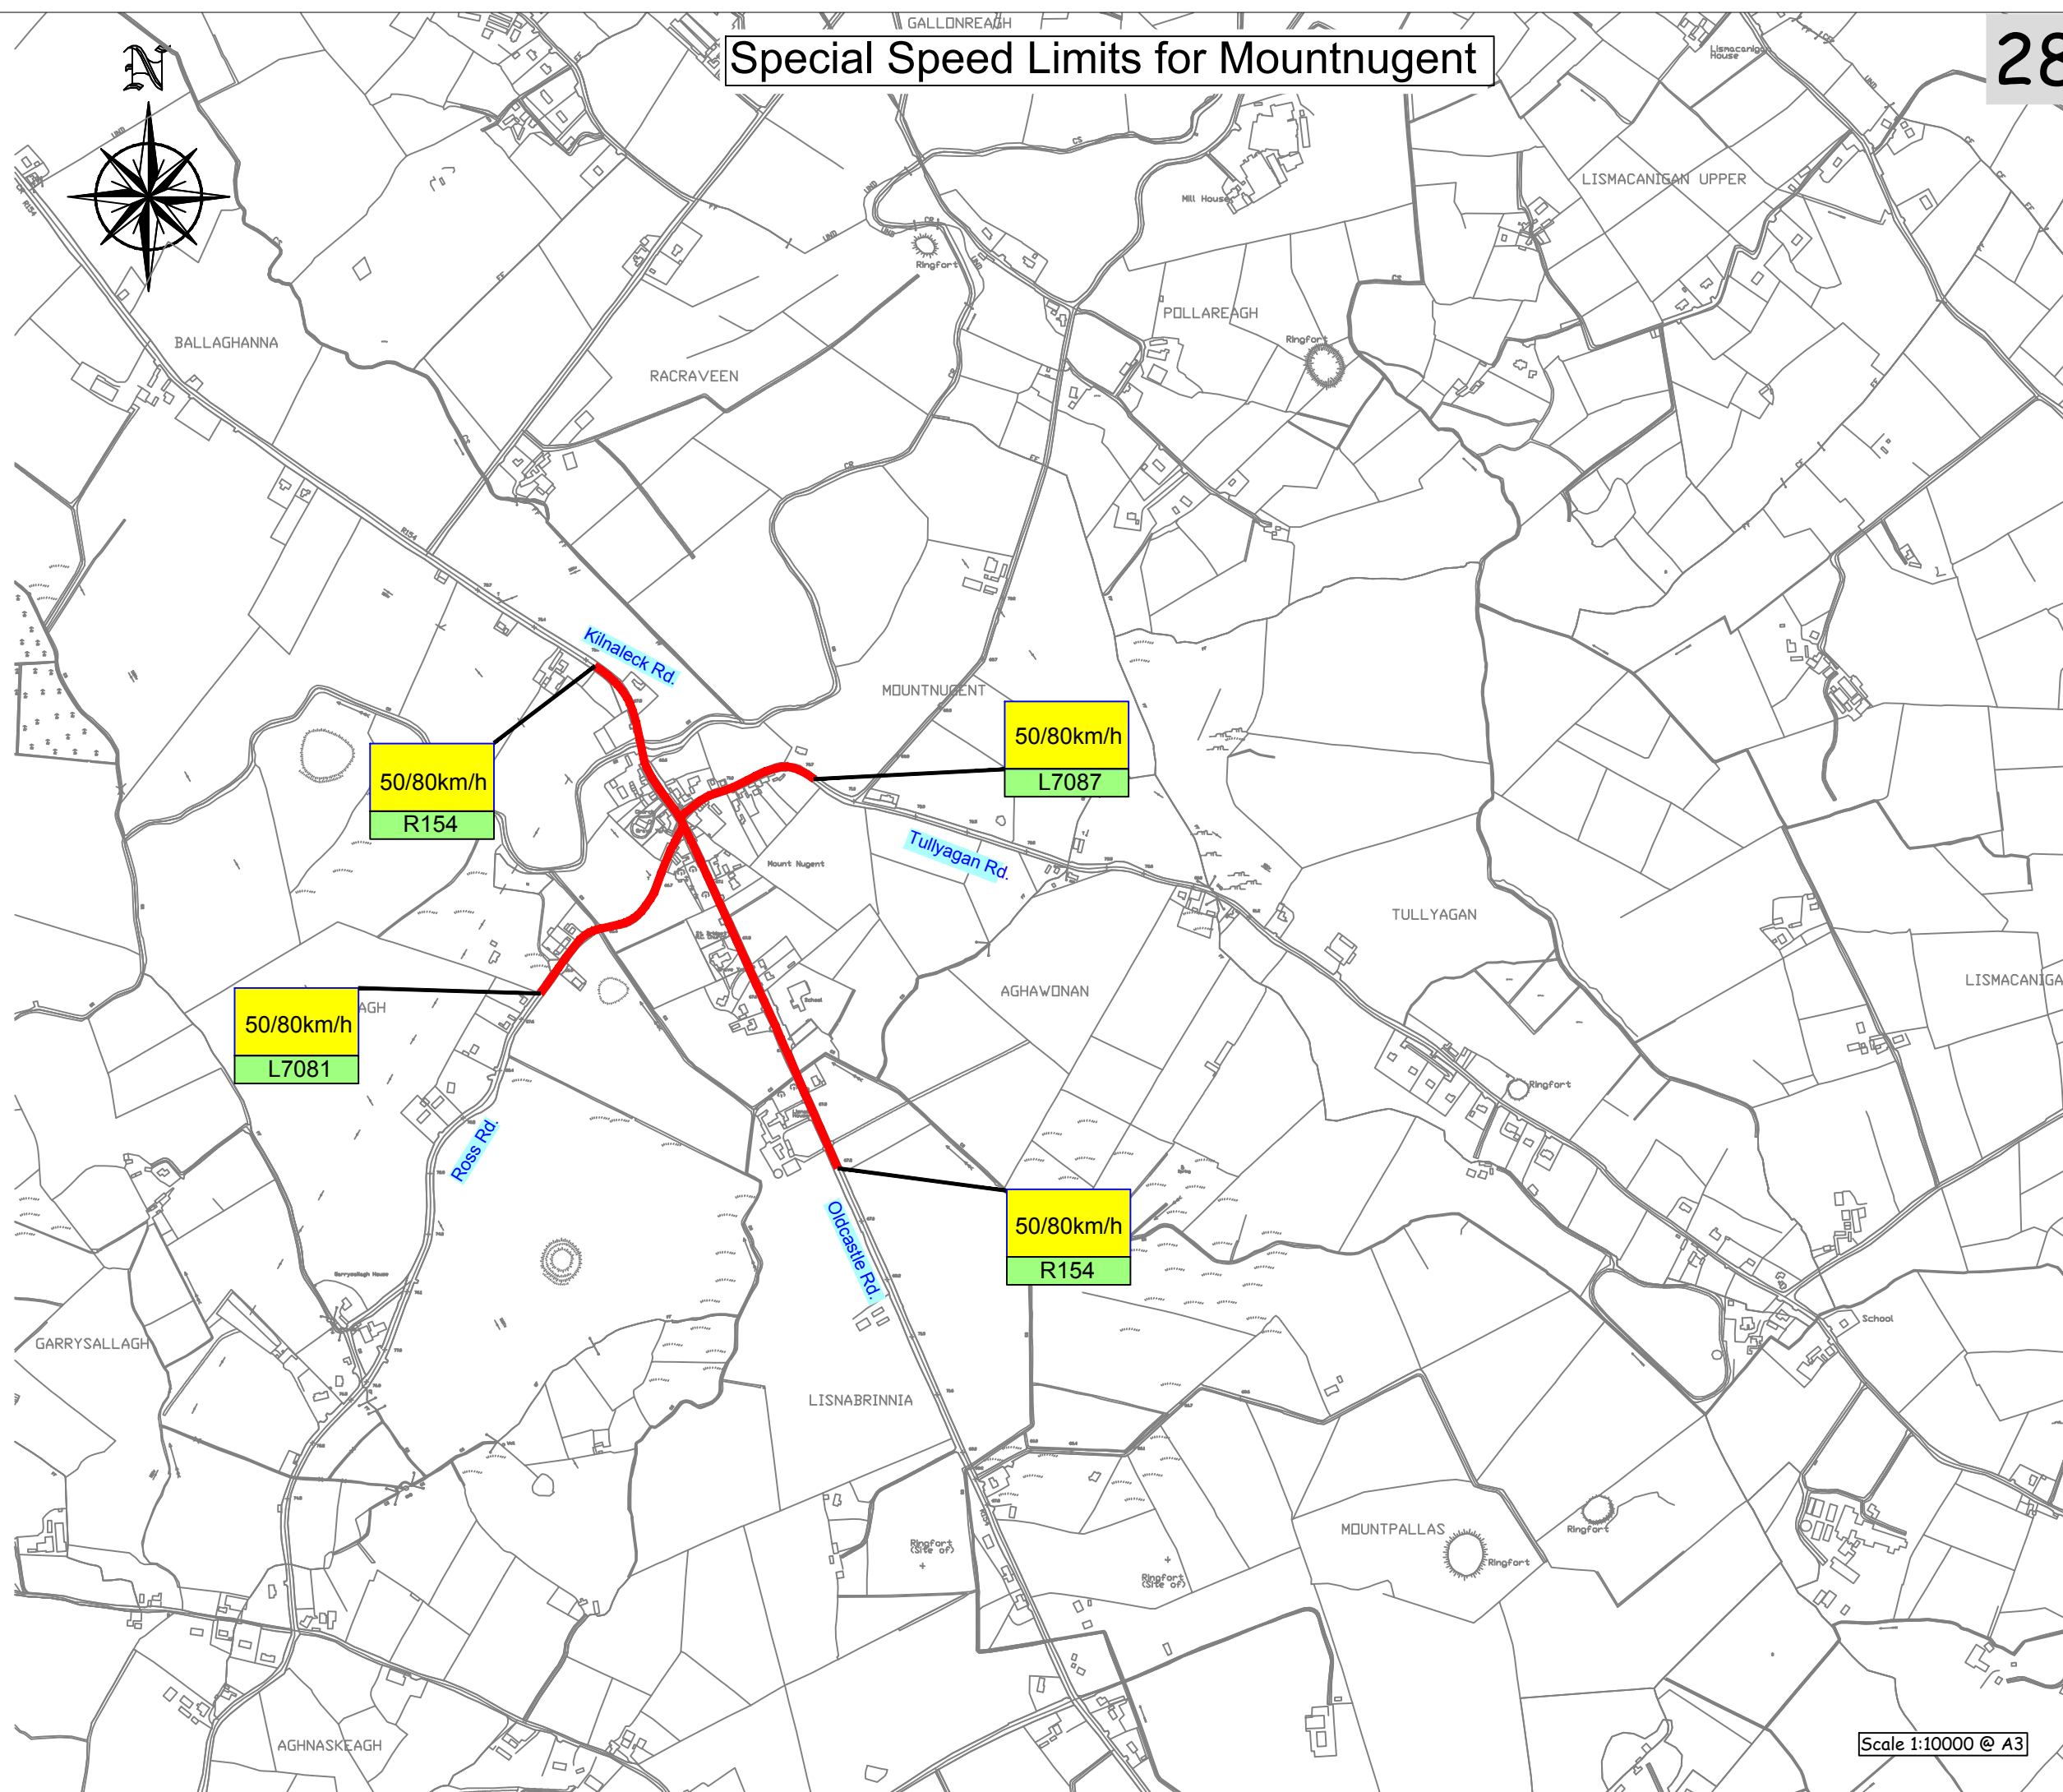

Special Speed Limits for Mountnugent

28

Special Speed Limits for Mountnugent

- Legend
- 30km/h zone shown █
 - 50km/h zone shown █
 - 60km/h zone shown █

Please Note:-
This map is for reference purposes only.
Measurements to be taken from text in schedule.

CAVAN COUNTY COUNCIL

Special Speed Limits 2020

 Paddy Connaughton
Director Of Services
Roads And Infrastructure
Cavan County Council
Courthouse
Farnham St.
Cavan

Date:- January 2020

Drawn M.F.

Checked O.M.

Drawing No. 28

Scale 1:10000 @ A3