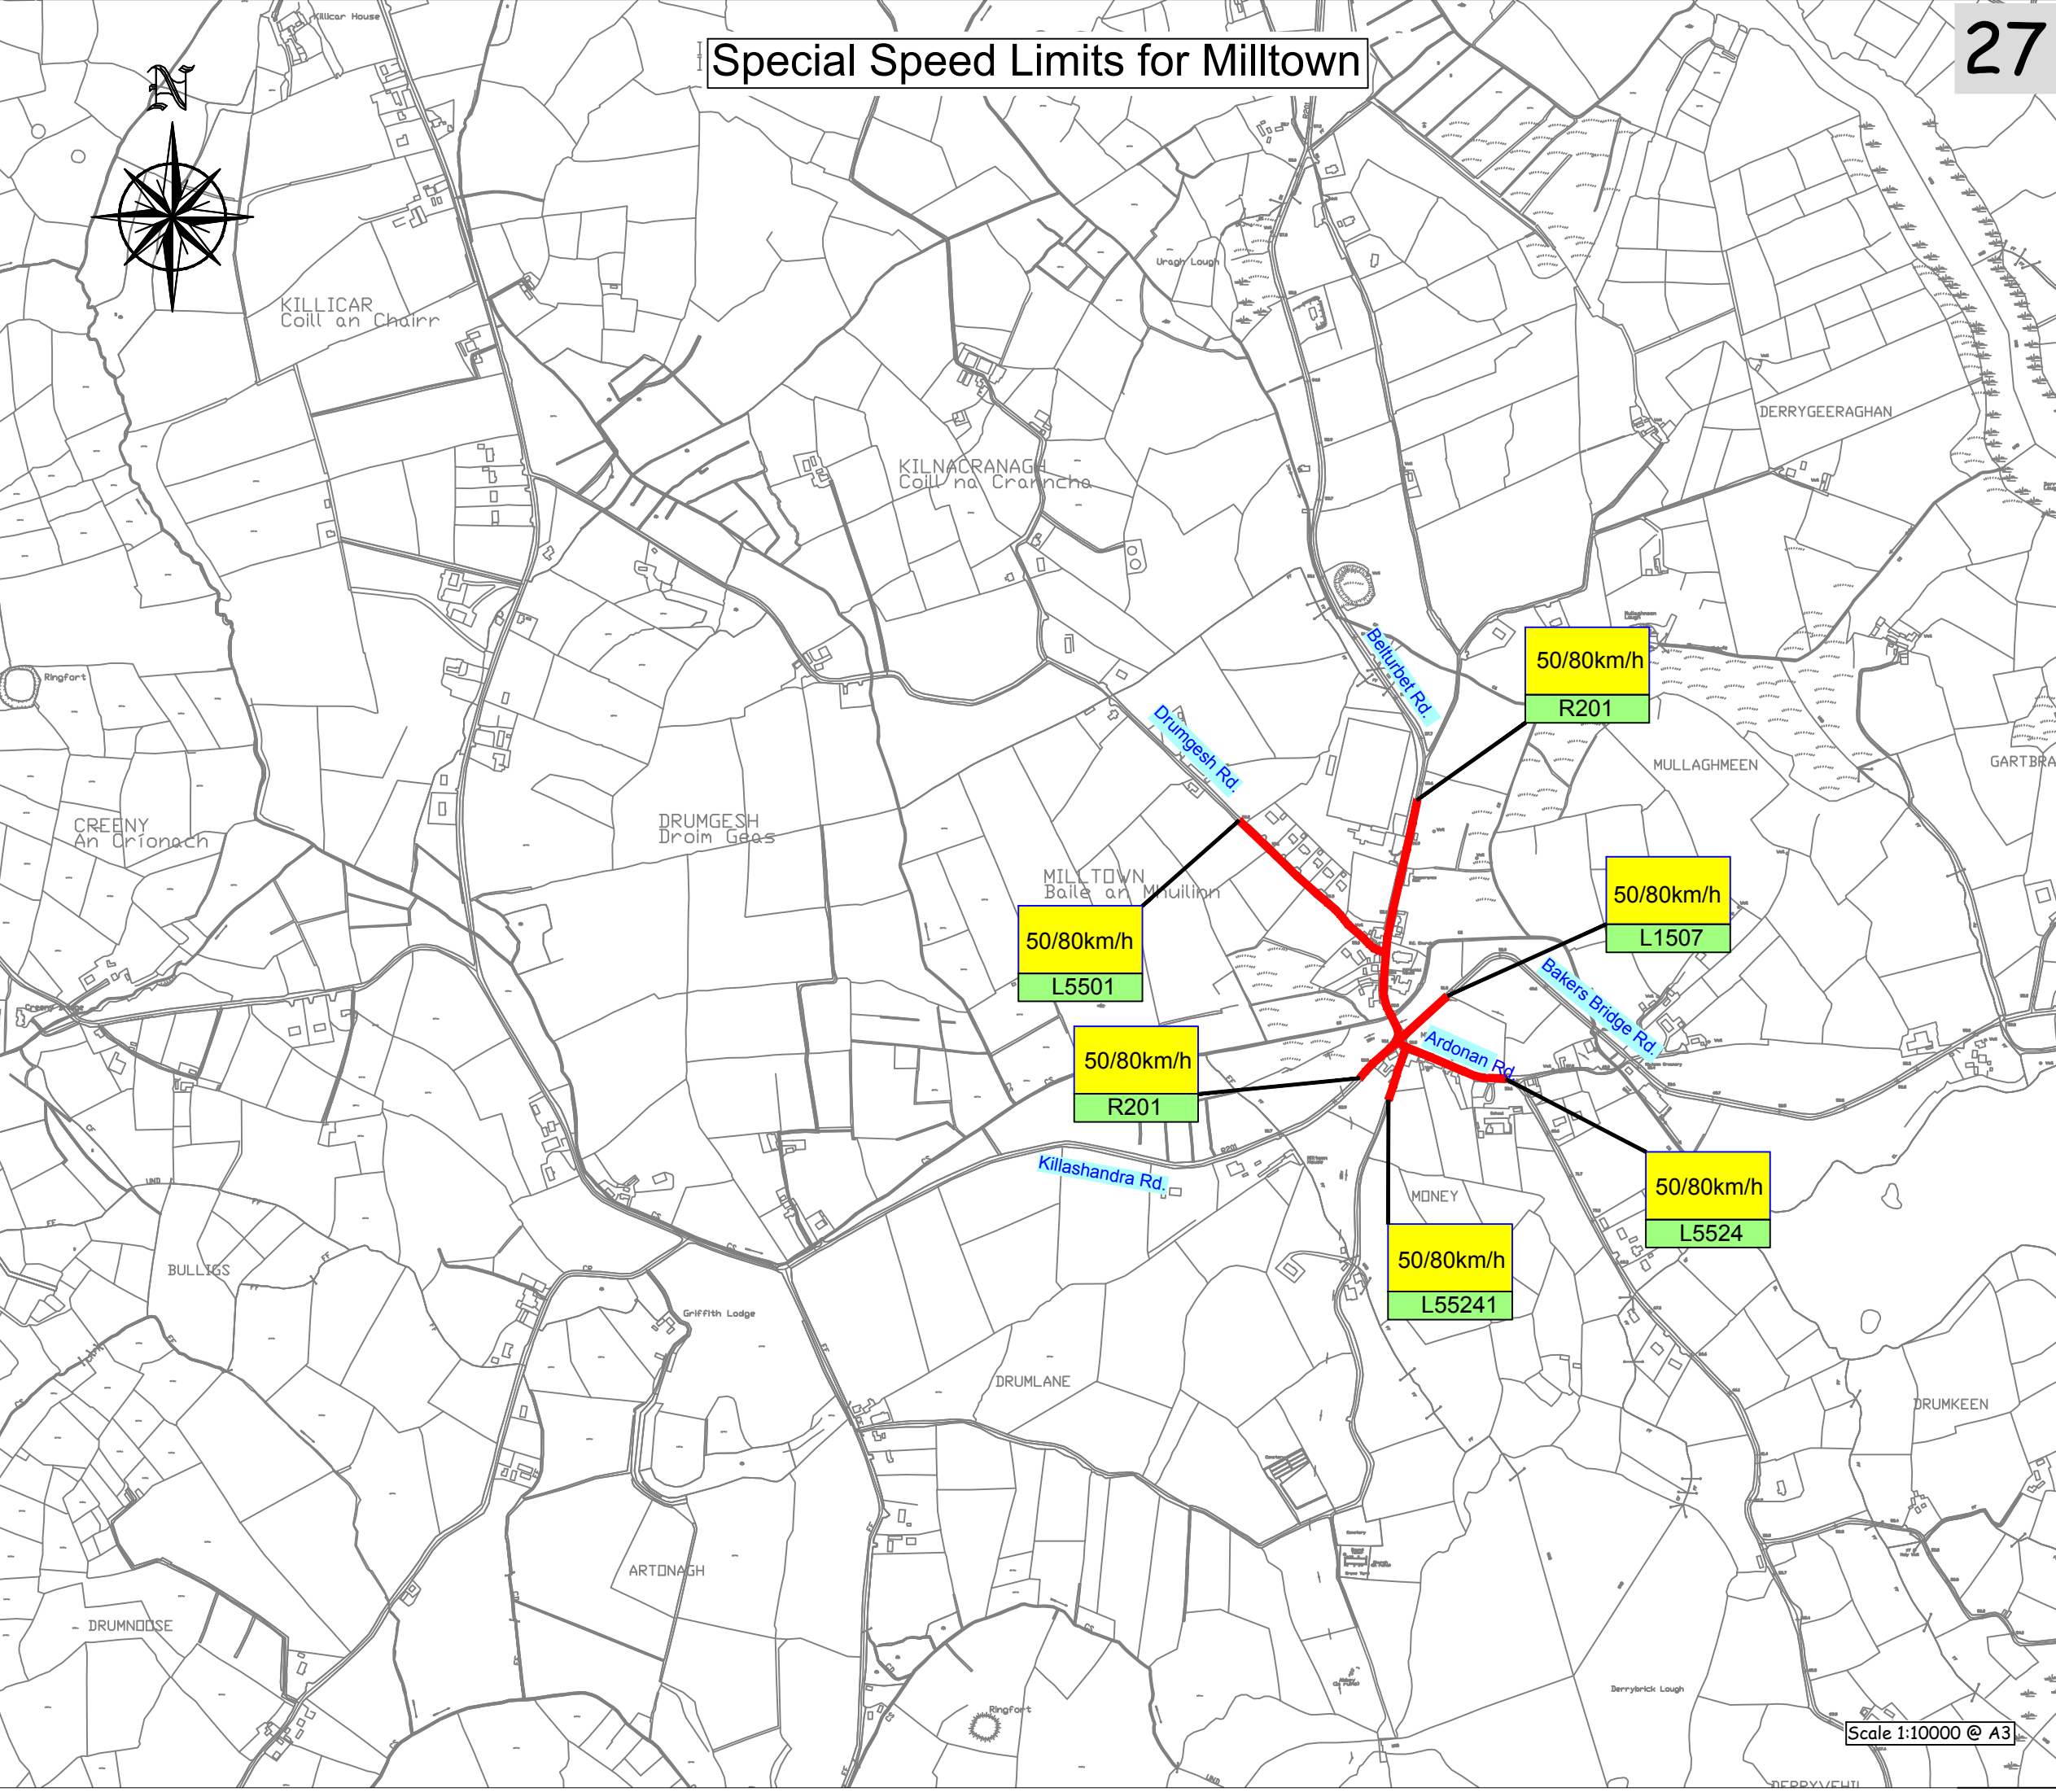

# Special Speed Limits for Milltown

## Special Speed Limits for Milltown

Legend

- 30km/h zone shown █
- 50km/h zone shown █
- 60km/h zone shown █

Please Note:-  
 This map is for reference purposes only.  
 Measurements to be taken from text in schedule.