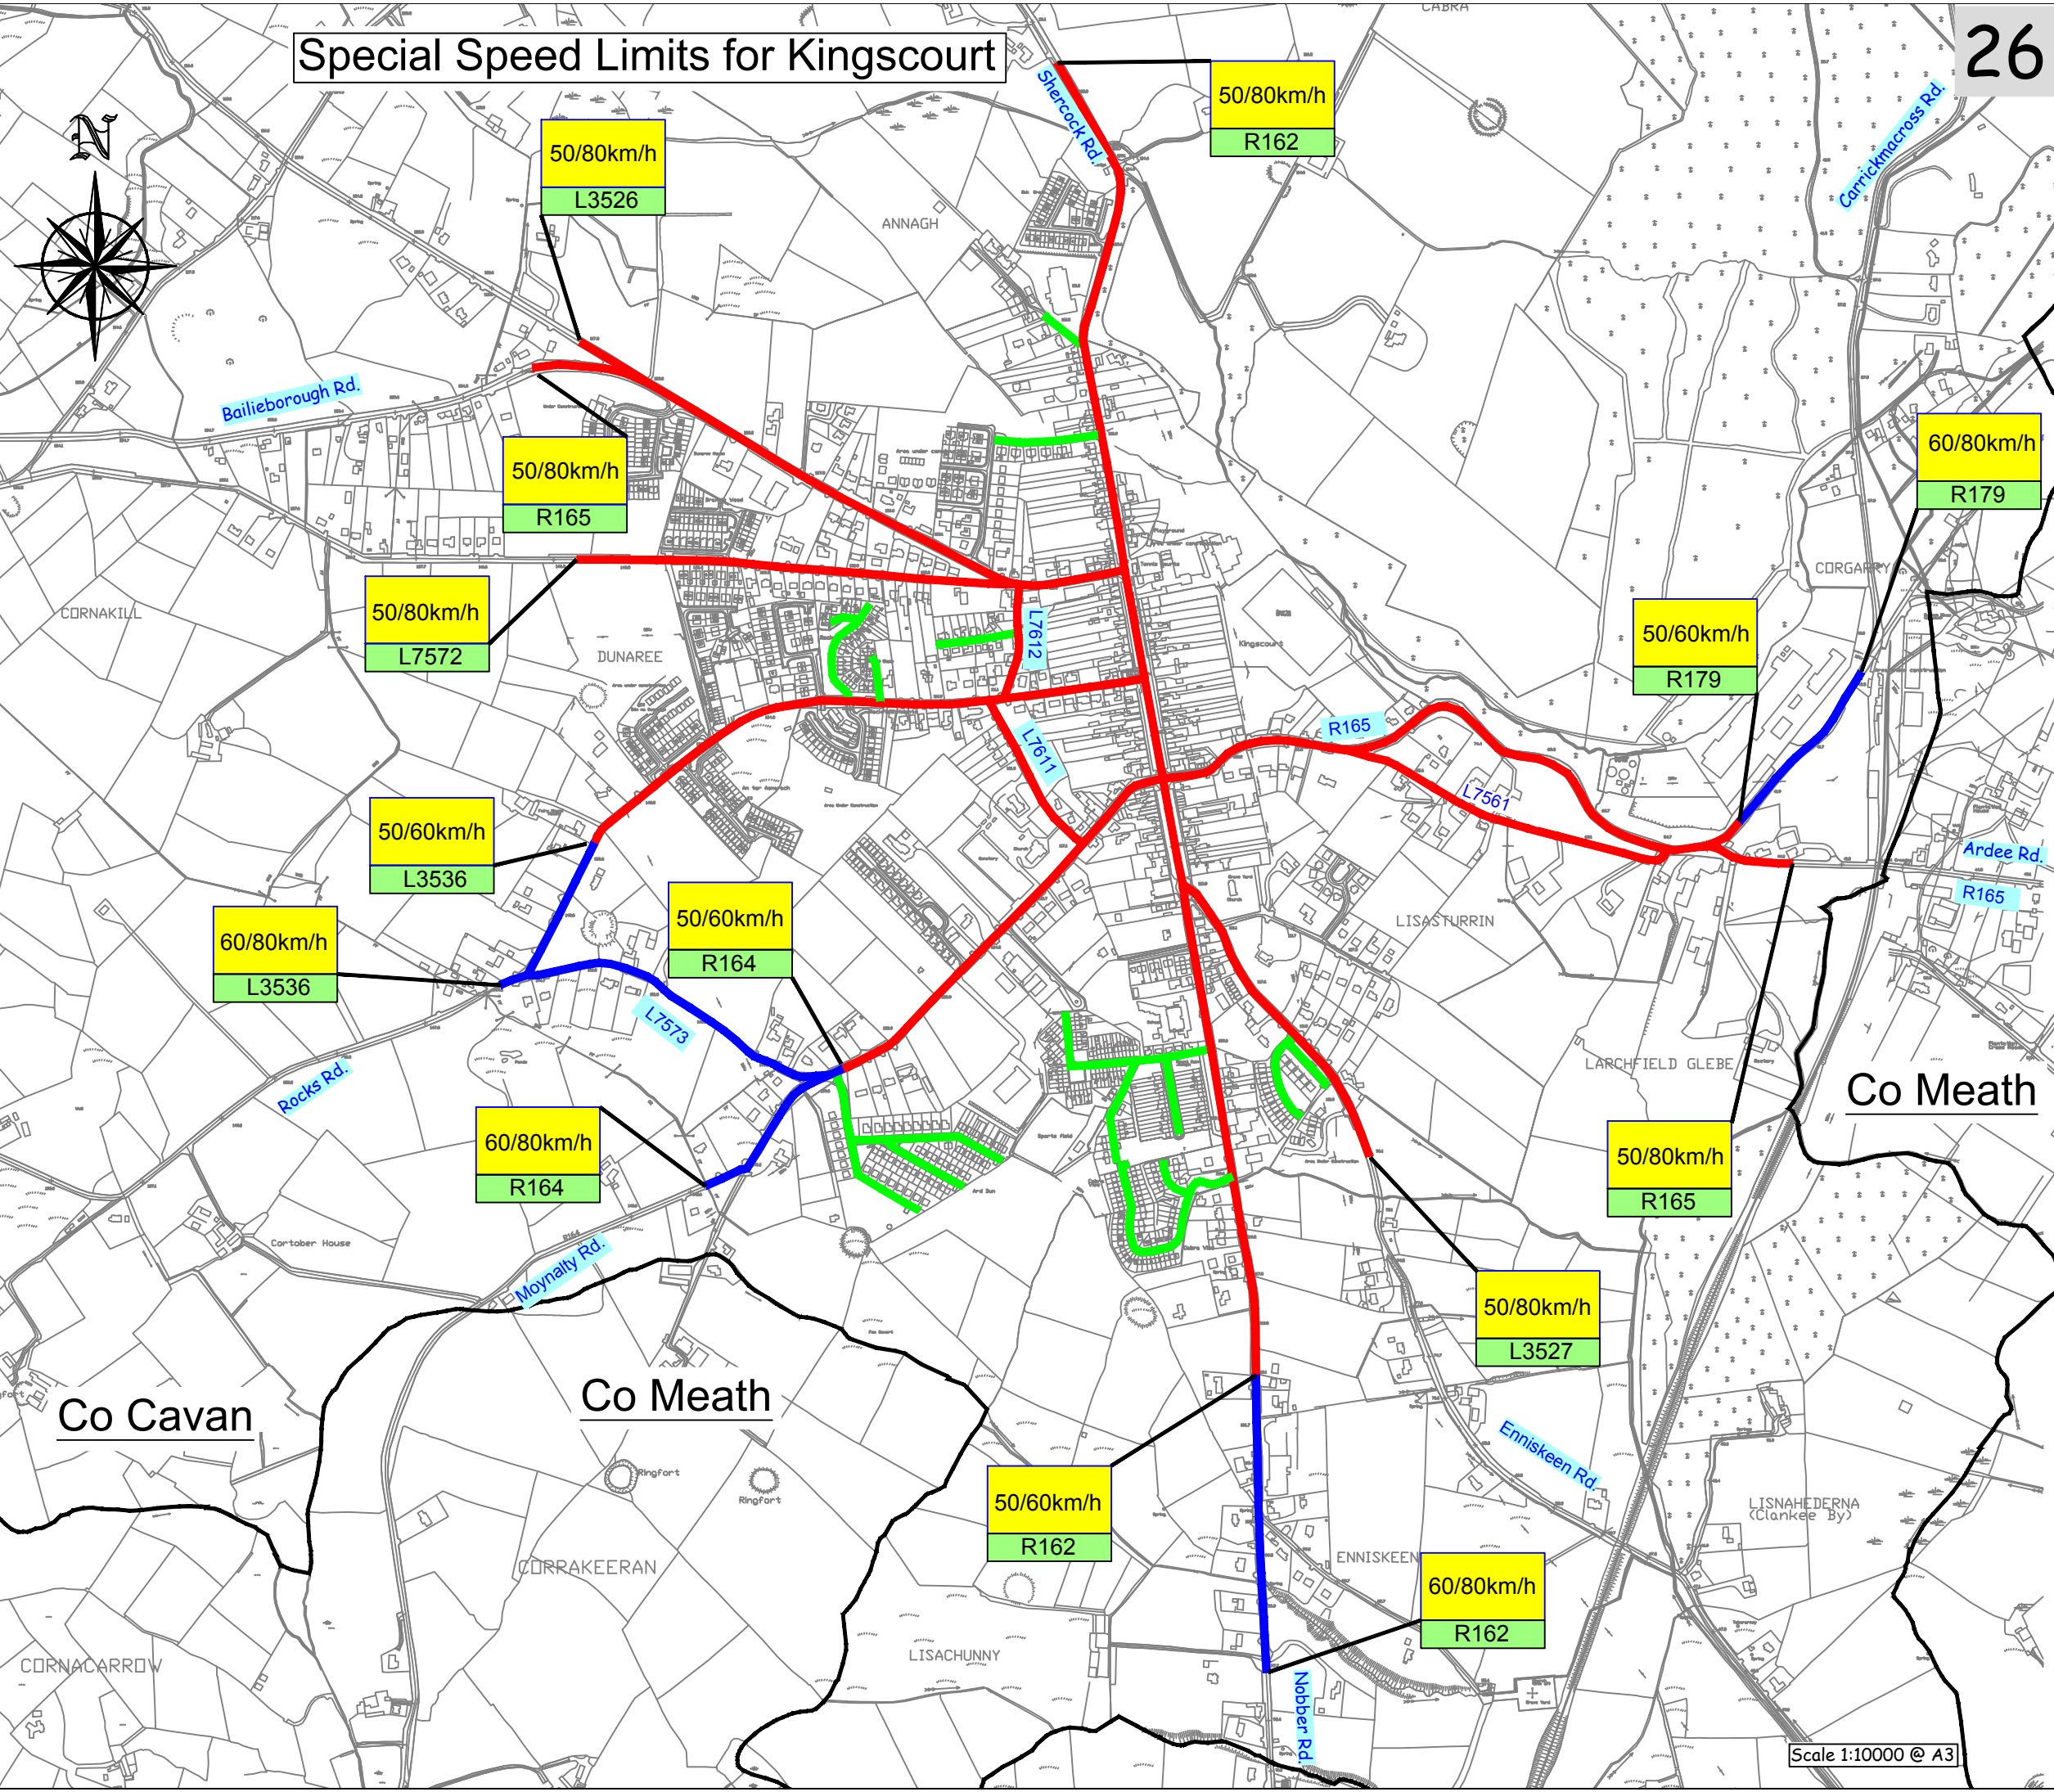

# Special Speed Limits for Kingscourt

26

## Special Speed Limits for Kingscourt

Legend

- 30km/h zone shown █
- 50km/h zone shown █
- 60km/h zone shown █

Please Note:-  
This map is for reference purposes only.  
Measurements to be taken from text in schedule.