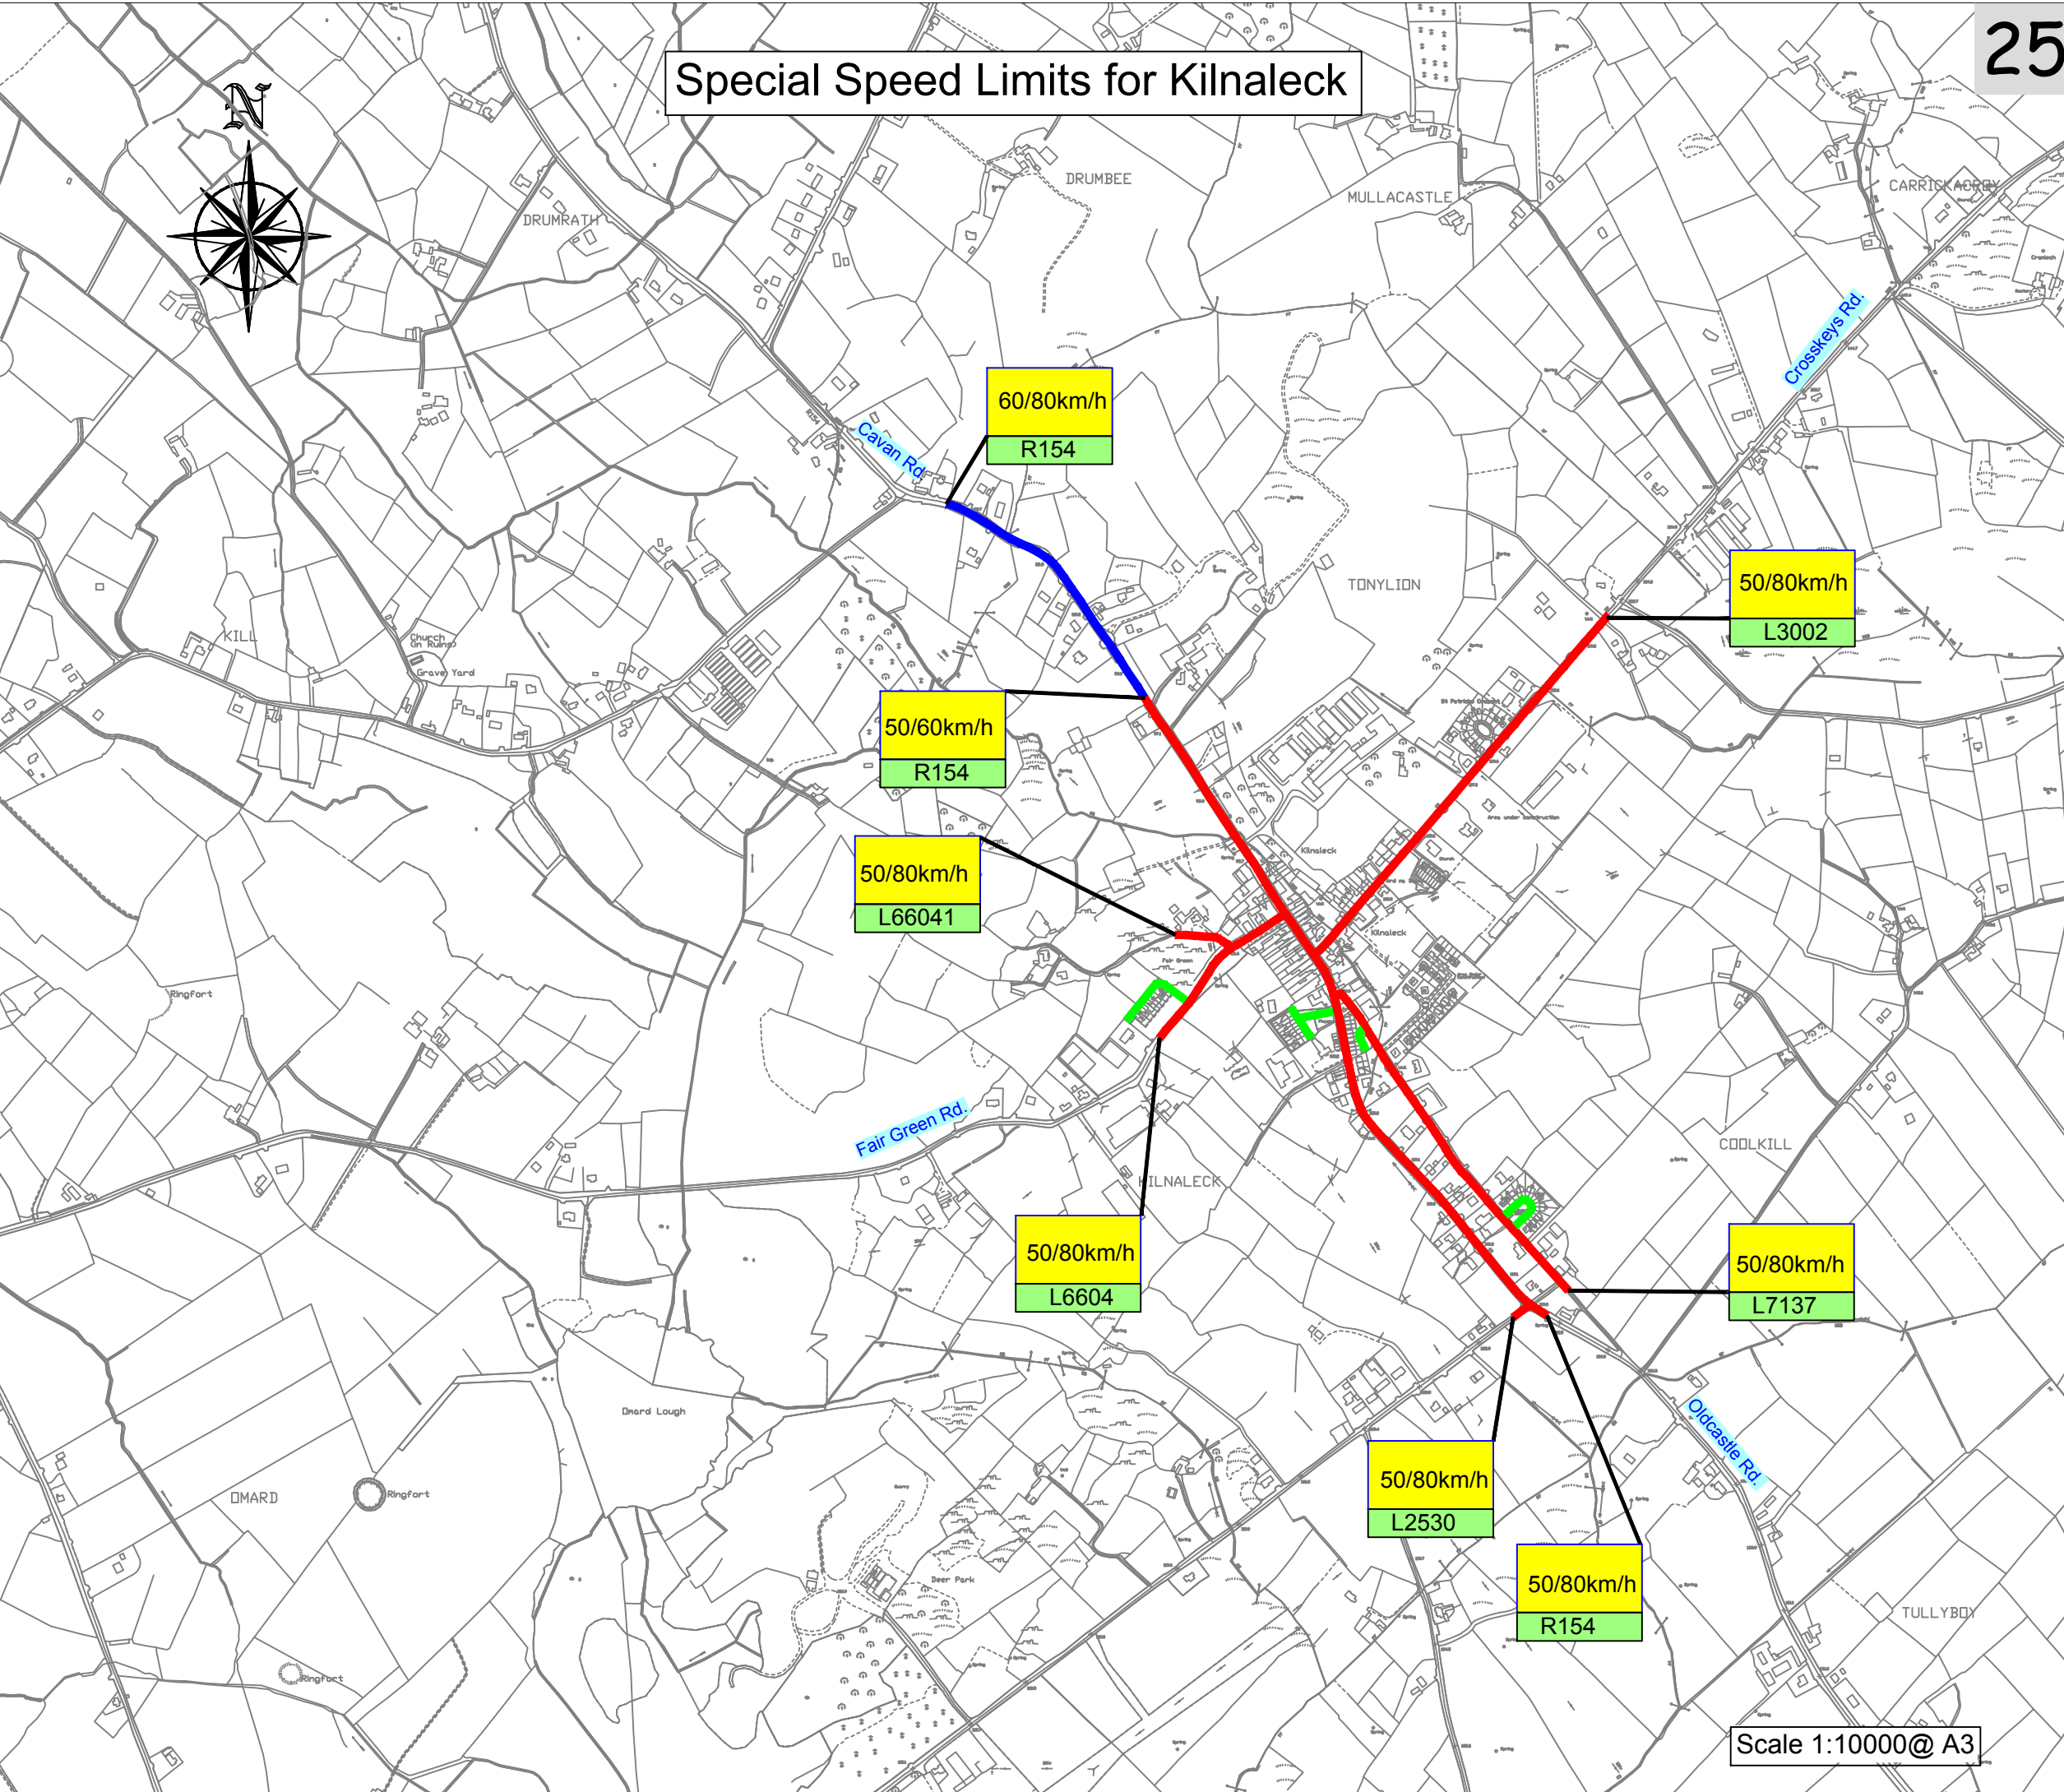

Special Speed Limits for Kilnaleck

Legend

- 30km/h zone shown █
- 50km/h zone shown █
- 60km/h zone shown █

Please Note:-
This map is for reference purposes only.
Measurements to be taken from text in schedule.

CAVAN COUNTY COUNCIL

Special Speed Limits 2020

<p>Paddy Connaughton Director Of Services Roads And Infrastructure Cavan County Council Courthouse Farnham St. Cavan</p>	Date:- January 2020
	Drawn M.F.
	Checked O.M.
	Drawing No. 25