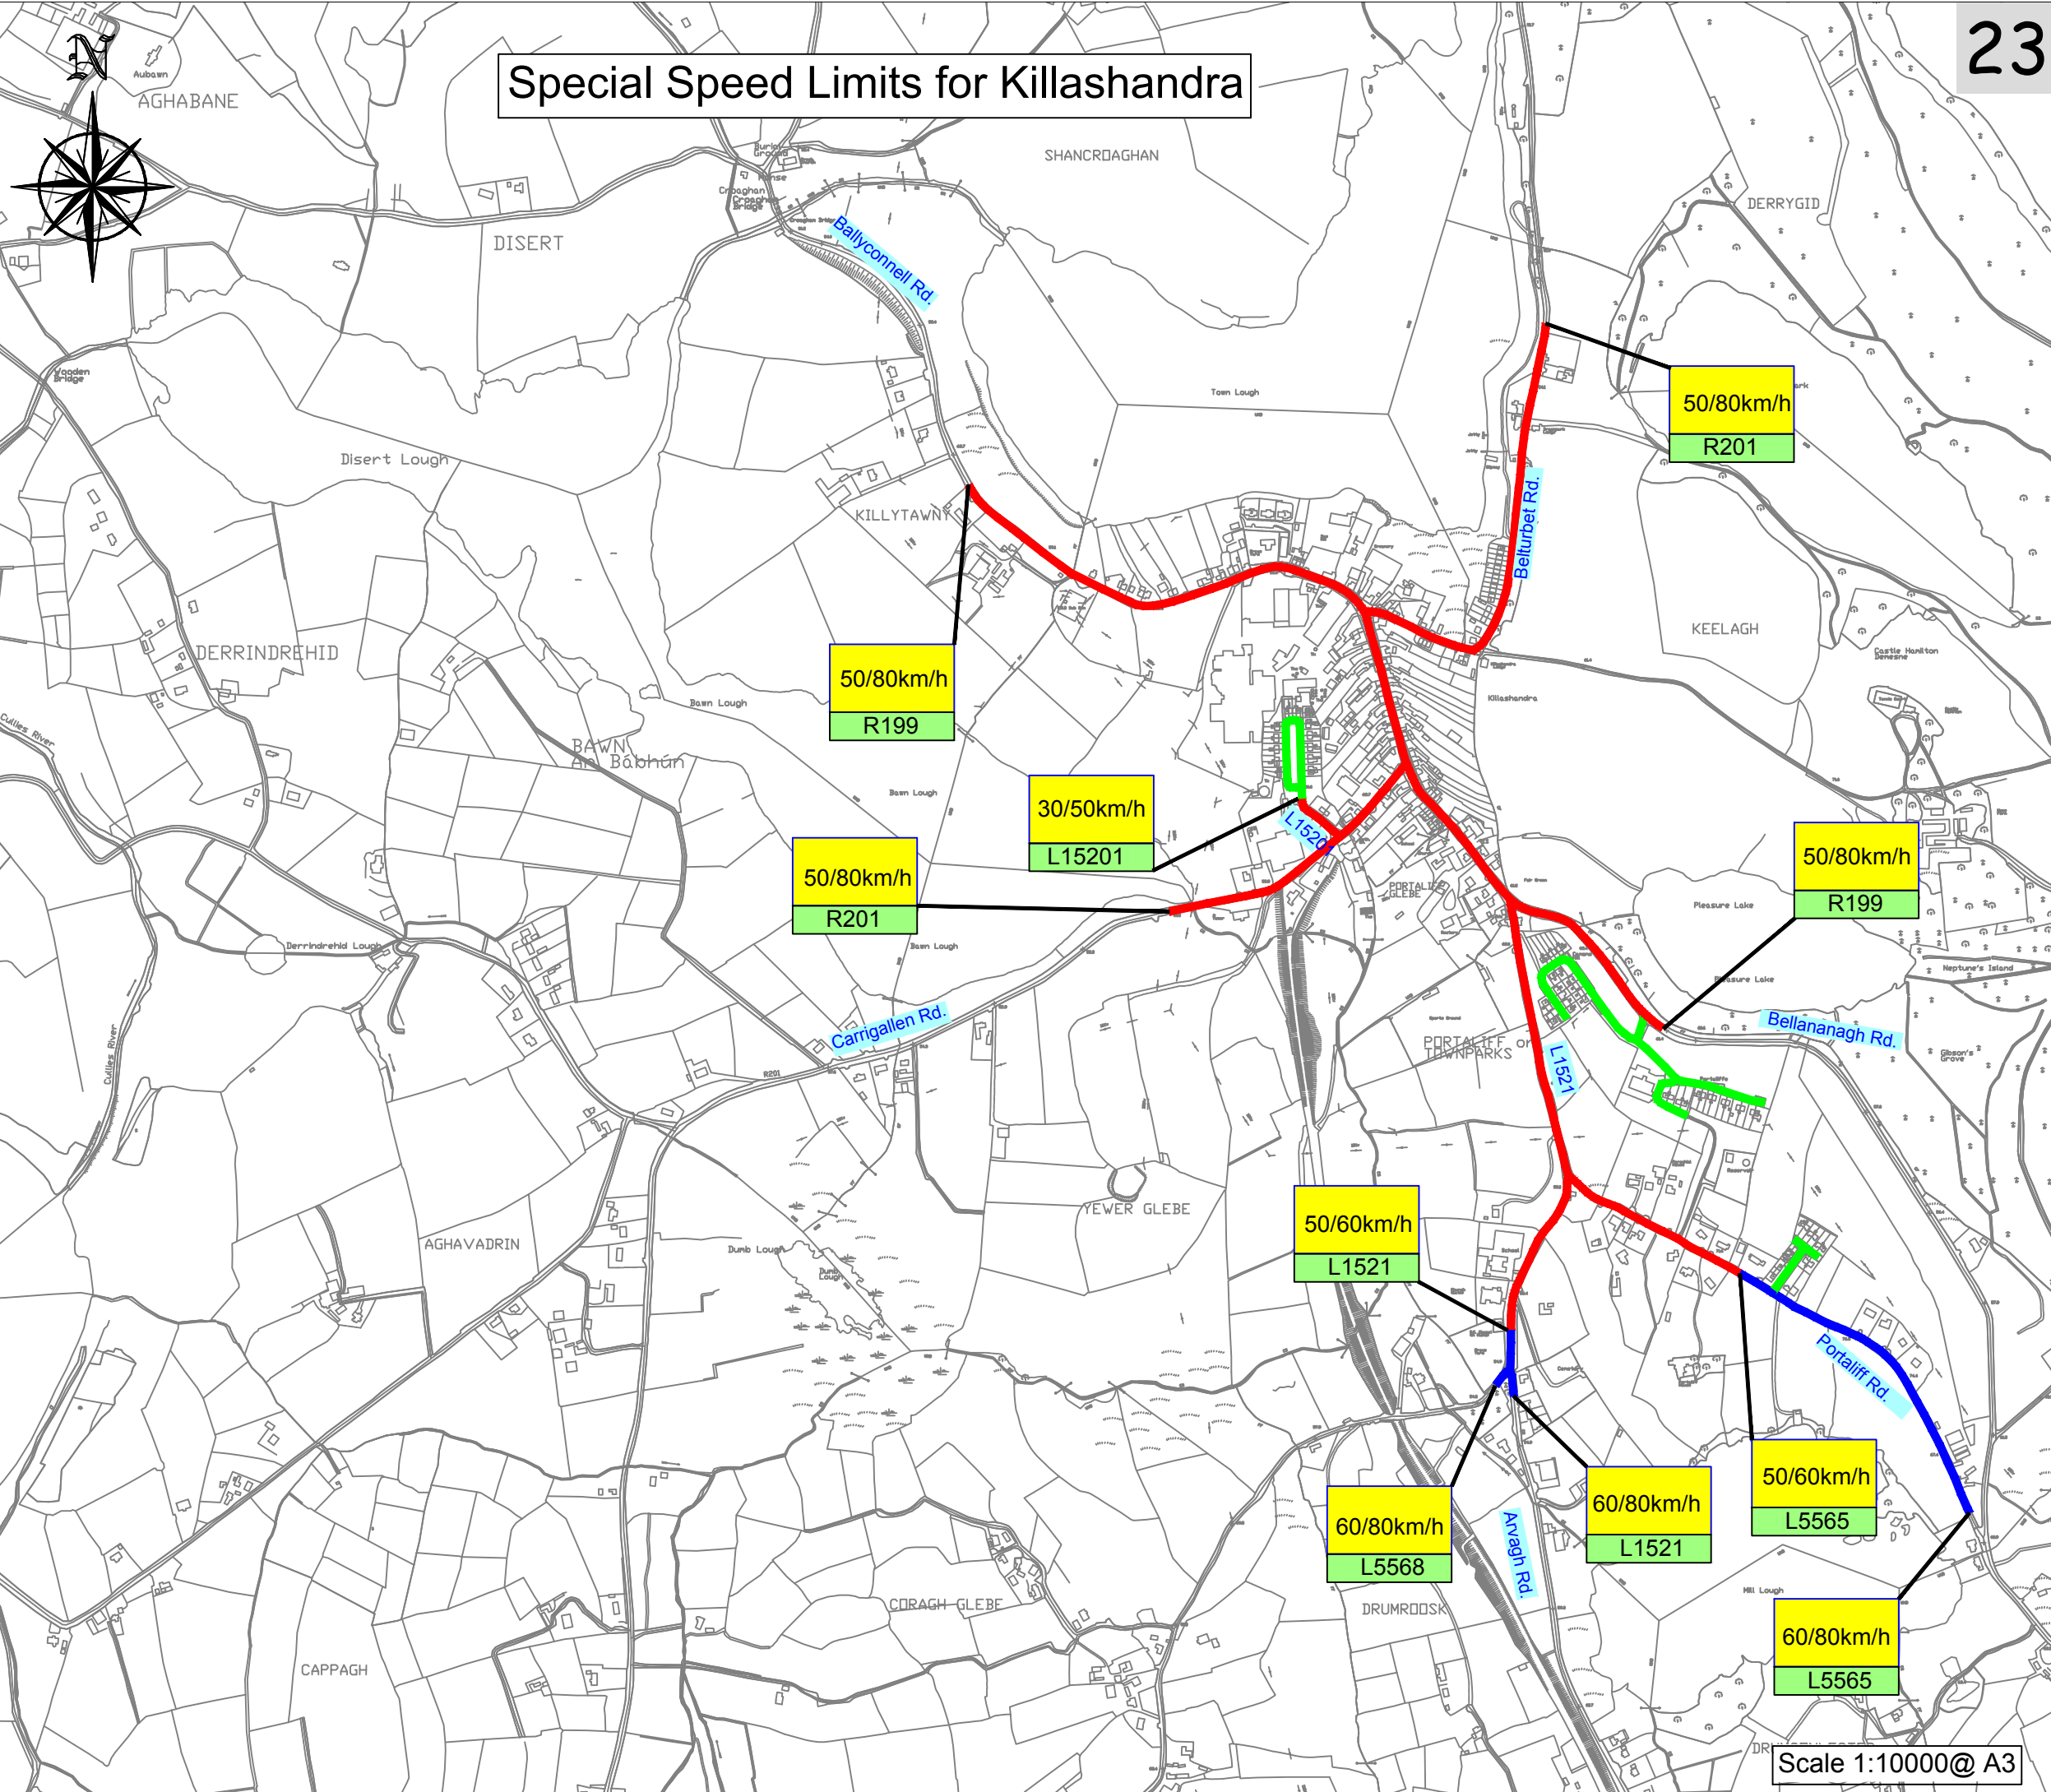

Special Speed Limits for Killashandra

Legend

- 30km/h zone shown █
- 50km/h zone shown █
- 60km/h zone shown █

Please Note:-
 This map is for reference purposes only.
 Measurements to be taken from text in schedule.

CAVAN COUNTY COUNCIL

Special Speed Limits 2020

 <p>Paddy Connaughton Director Of Services Roads And Infrastructure Cavan County Council Courthouse Farnham St. Cavan</p>	Date:- January 2020
	Drawn M.F.
	Checked O.M.
	Drawing No. 23

Scale 1:10000@ A3