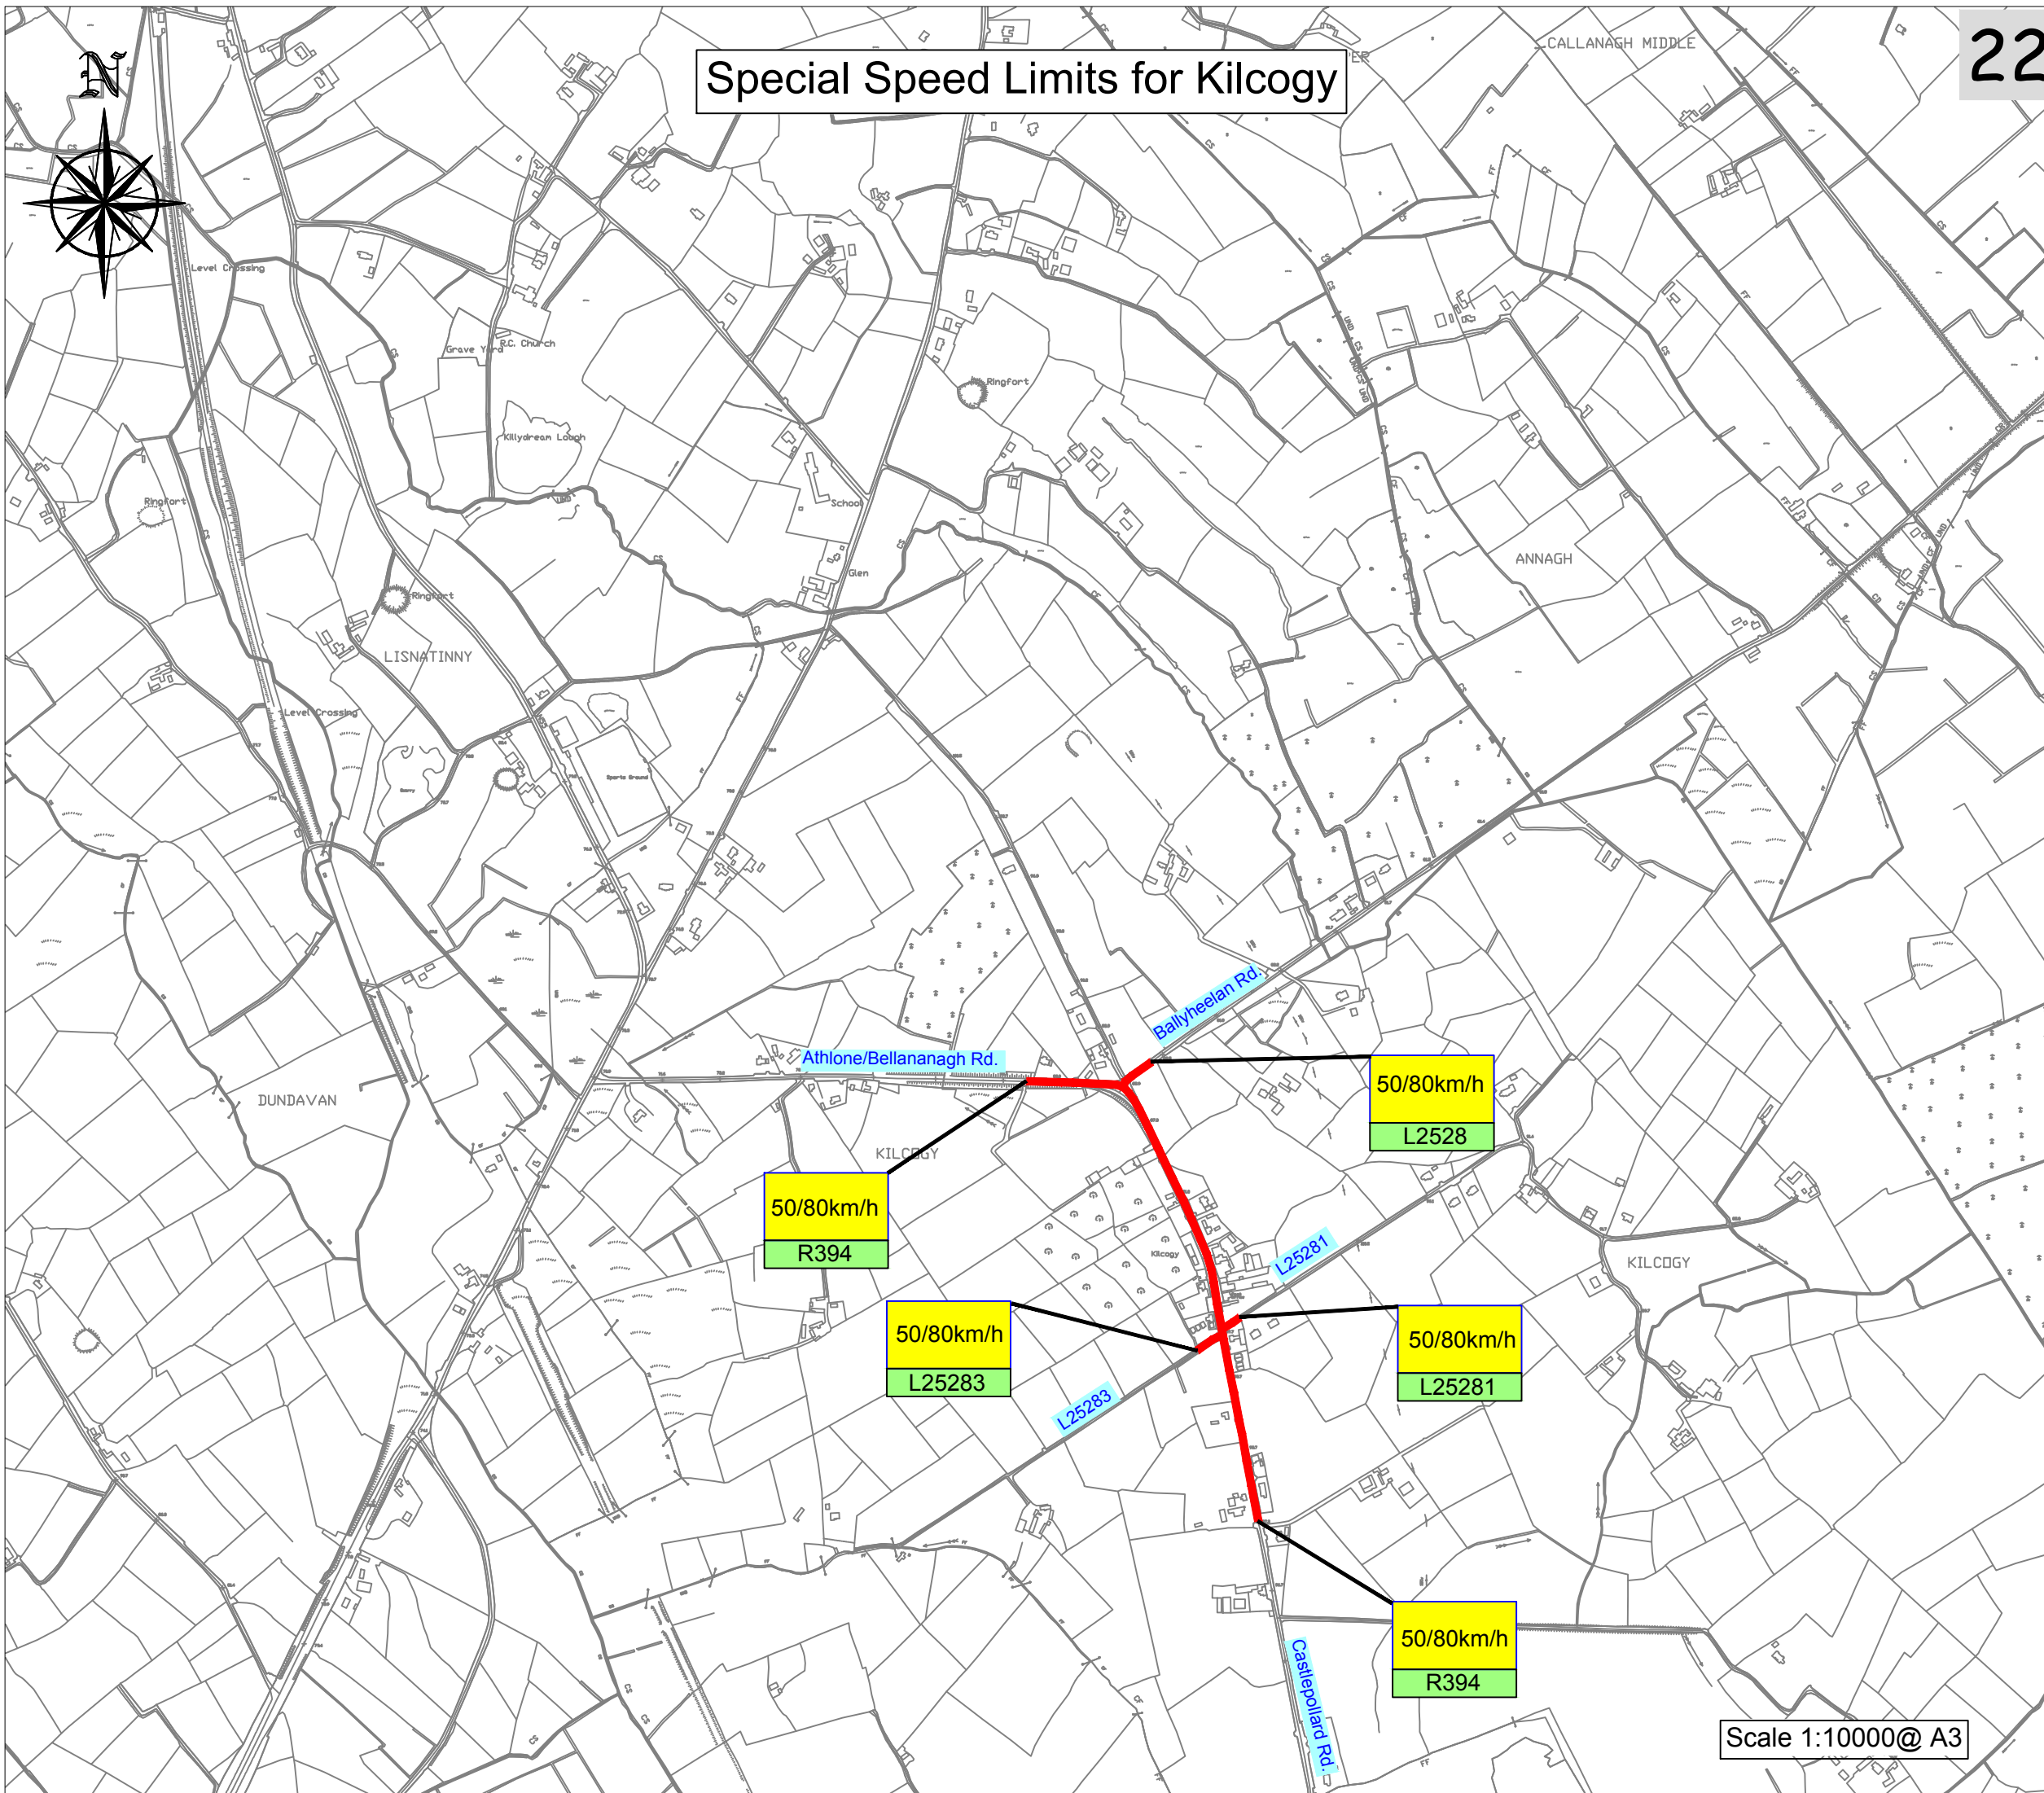

Special Speed Limits for Kilcogy

Legend

- 30km/h zone shown █
- 50km/h zone shown █
- 60km/h zone shown █

Please Note:-
 This map is for reference purposes only.
 Measurements to be taken from text in schedule.

CAVAN COUNTY COUNCIL

Special Speed Limits 2020

 <p>Paddy Connaughton Director Of Services Roads And Infrastructure Cavan County Council Courthouse Farnham St. Cavan</p>	Date:- January 2020
	Drawn M.F.
	Checked O.M.
	Drawing No. 22

Scale 1:10000@ A3