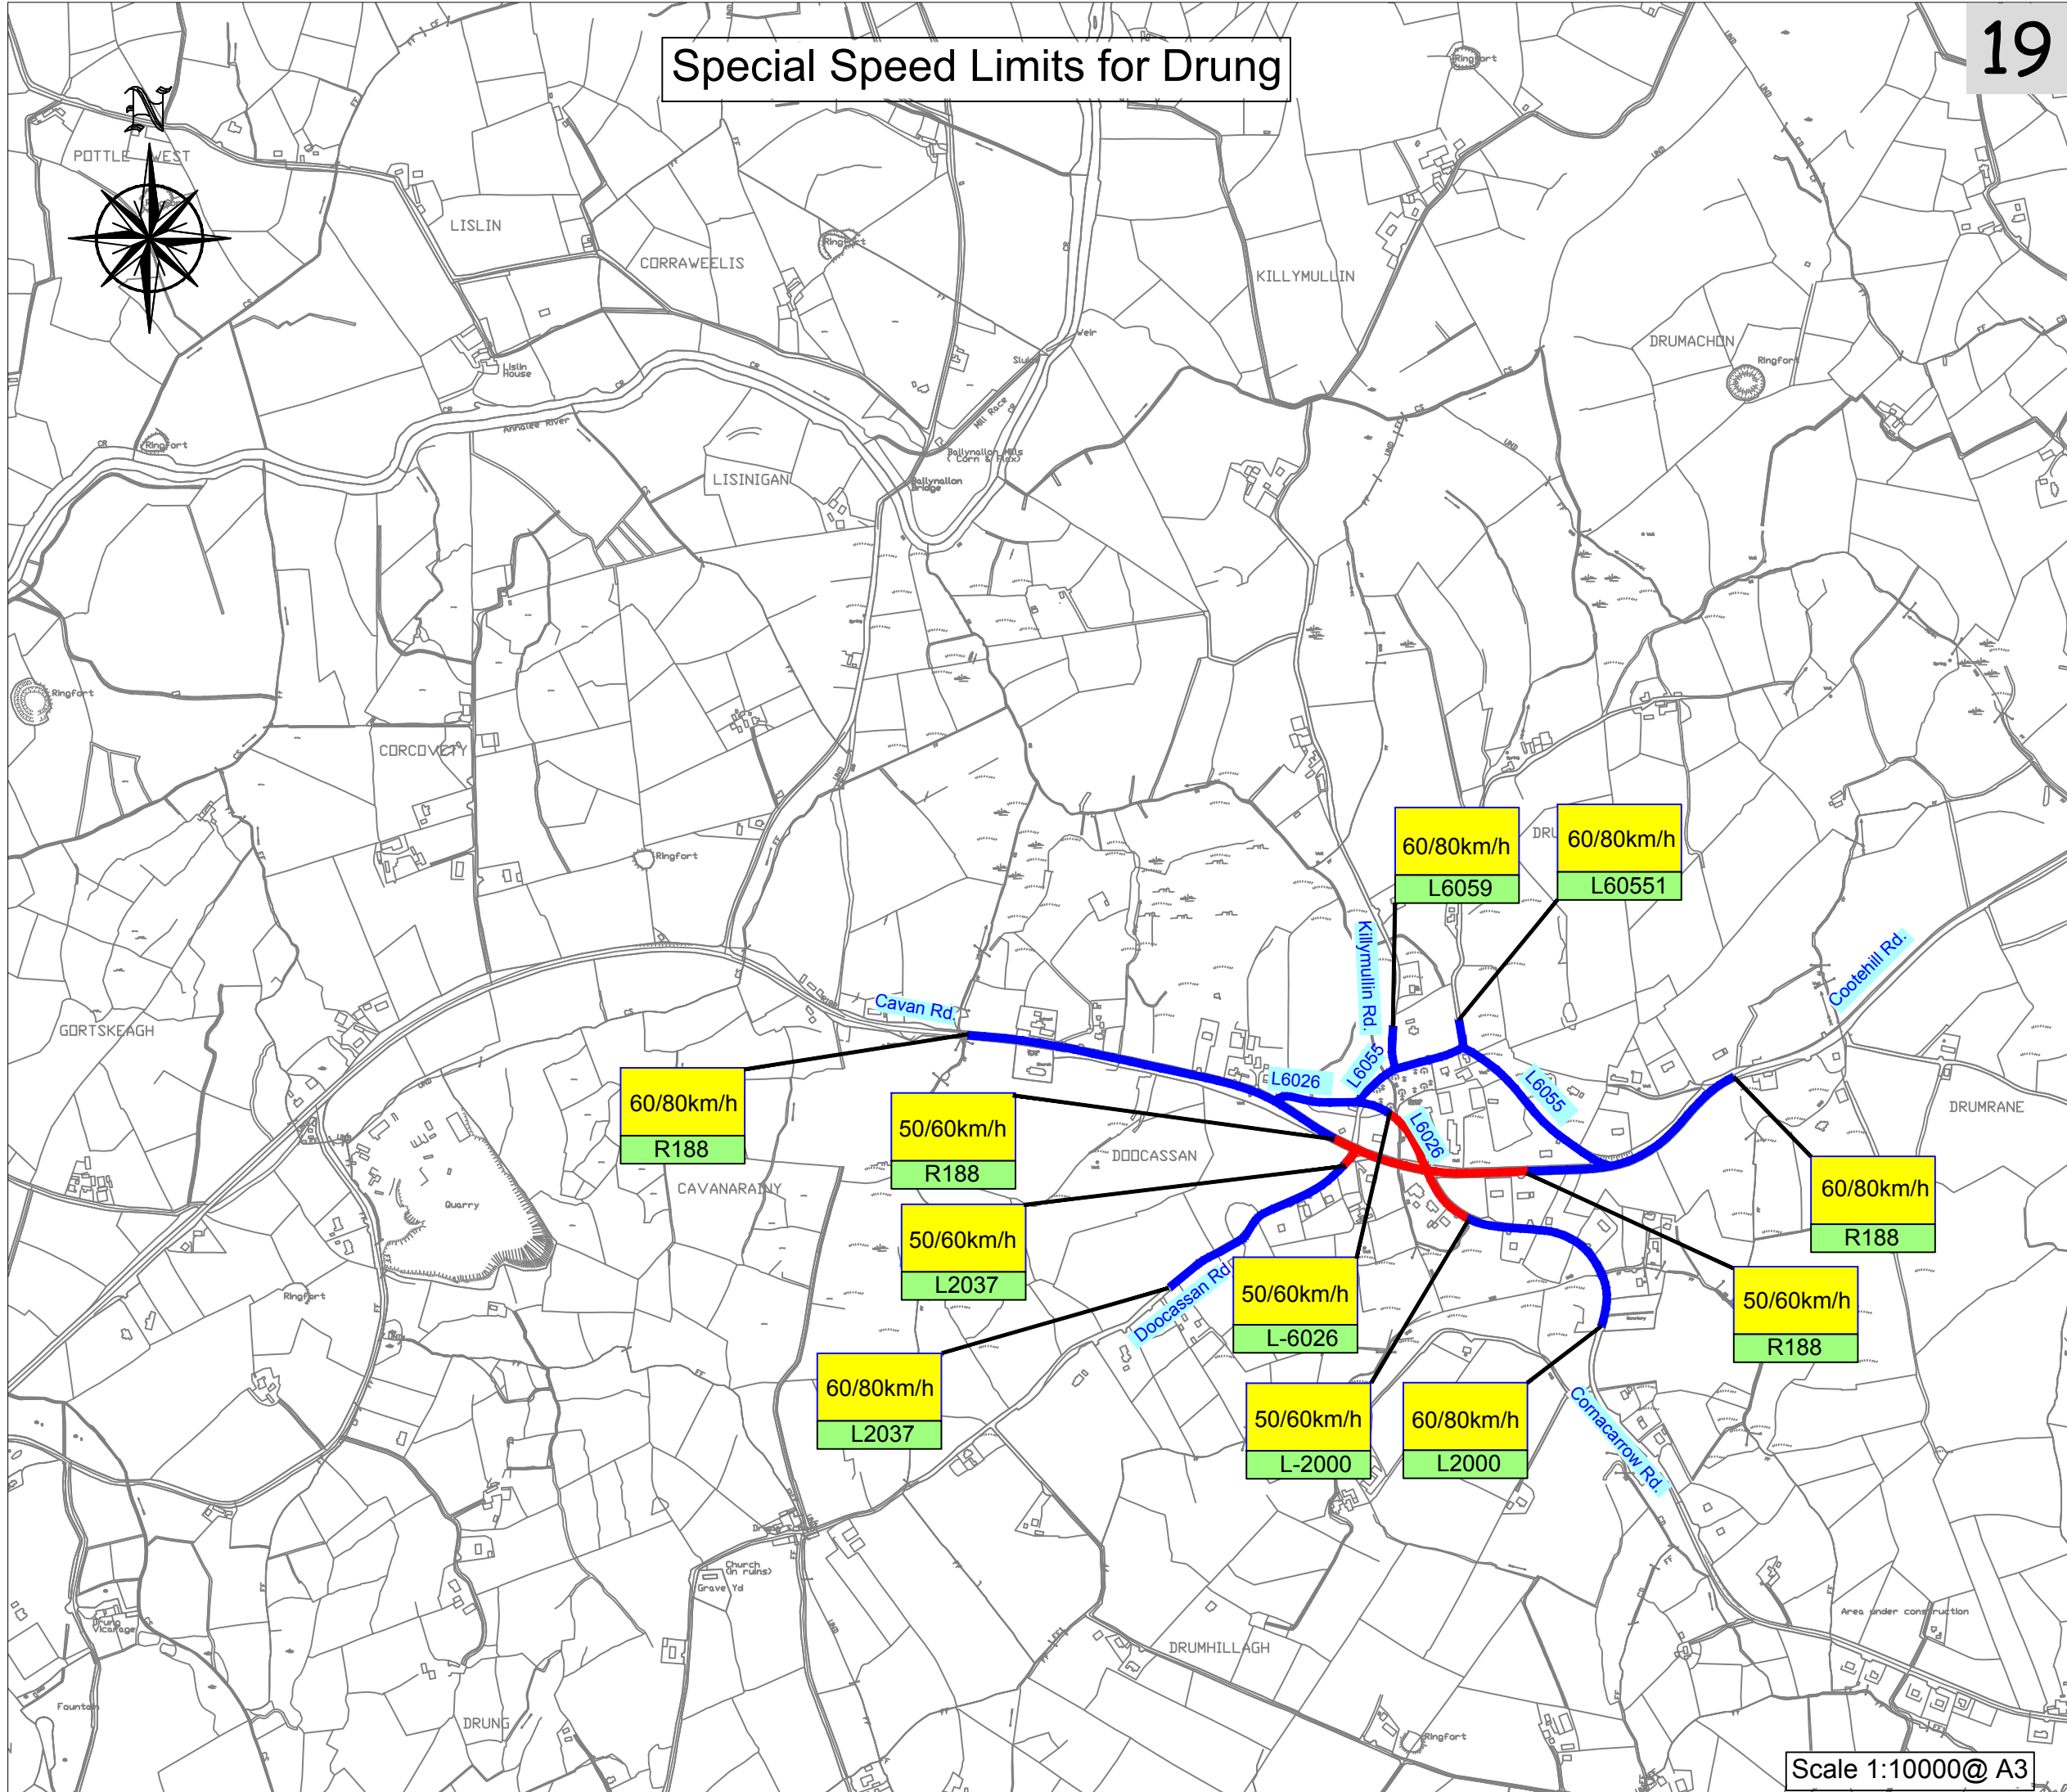

Special Speed Limits for Drung

Legend

- 30km/h zone shown █
- 50km/h zone shown █
- 60km/h zone shown █

Please Note:-
This map is for reference purposes only.
Measurements to be taken from text in schedule.

CAVAN COUNTY COUNCIL

Special Speed Limits 2020

 Paddy Connaughton Director Of Services Roads And Infrastructure Cavan County Council Courthouse Farnham St. Cavan	Date:- January 2020
	Drawn M.F.
	Checked O.M.
	Drawing No. 19

Scale 1:10000@ A3