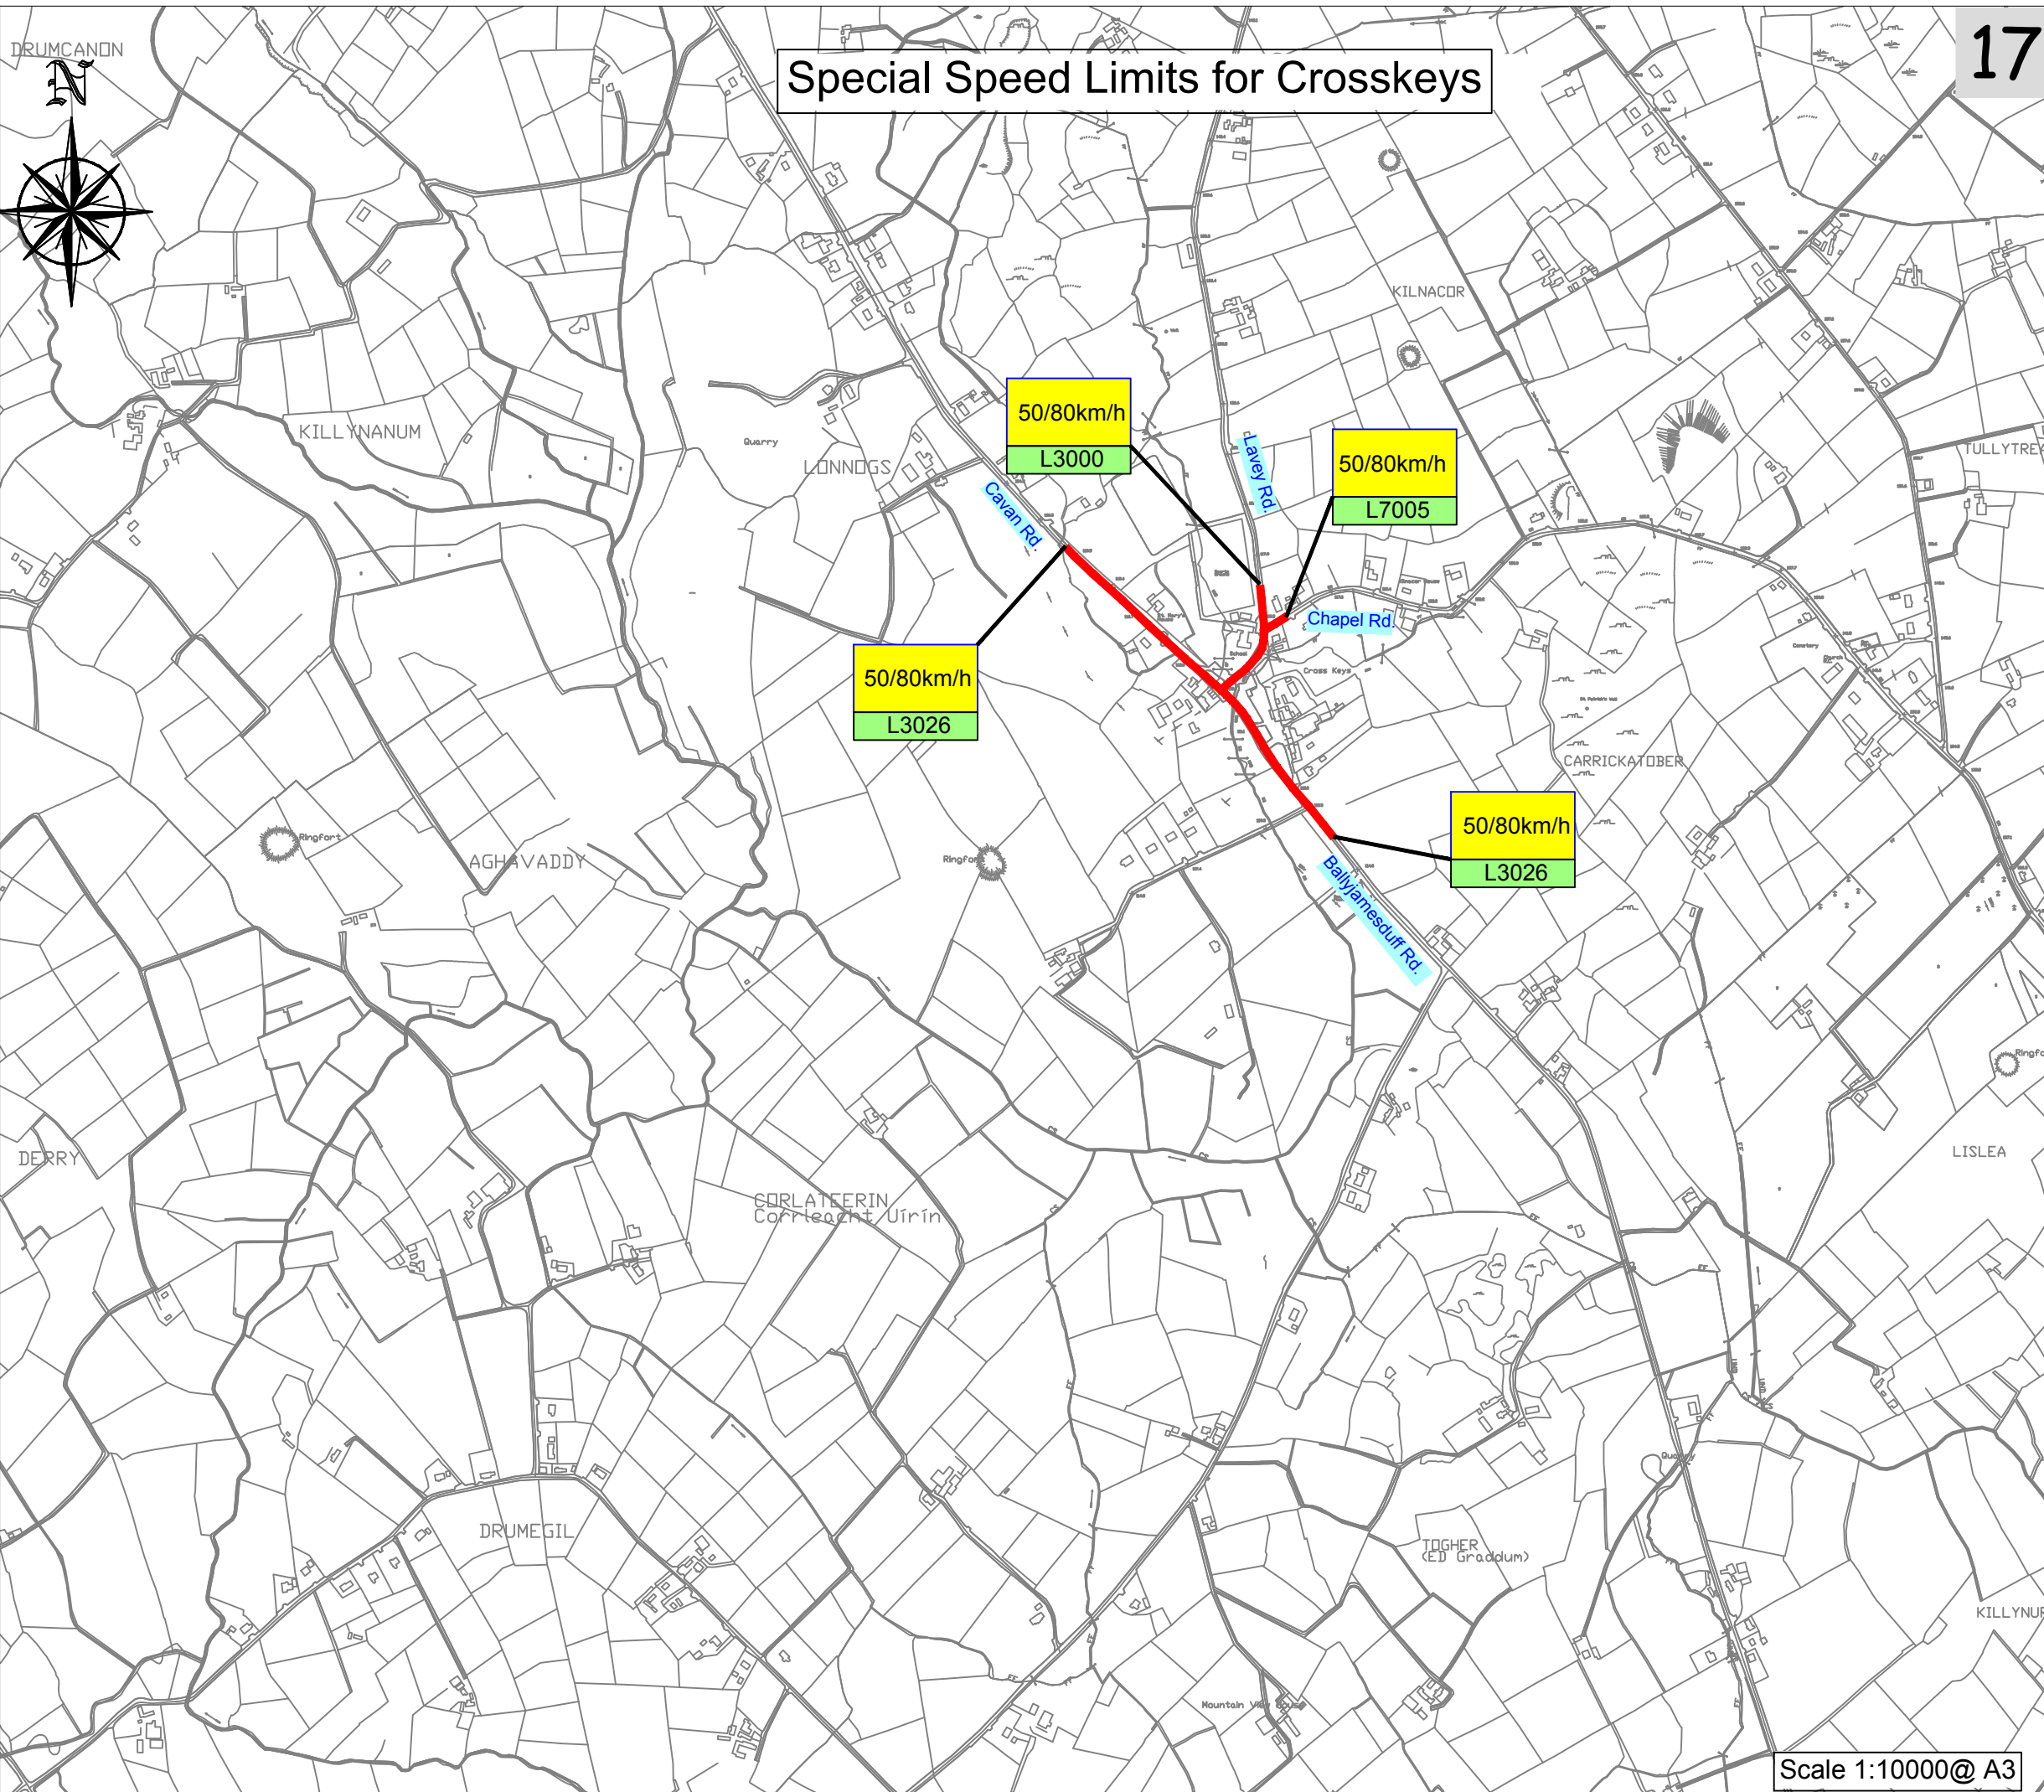

Special Speed Limits for Crosskeys

Legend

- 30km/h zone shown
- 50km/h zone shown
- 60km/h zone shown

Please Note:-
 This map is for reference purposes only.
 Measurements to be taken from text in schedule.

CAVAN COUNTY COUNCIL

Special Speed Limits 2020

 <p>Paddy Connaughton Director Of Services Roads And Infrastructure Cavan County Council Courthouse Farnham St. Cavan</p>	Date:- January 2020
	Drawn M.F.
	Checked O.M.
	Drawing No. 17

Scale 1:10000@ A3