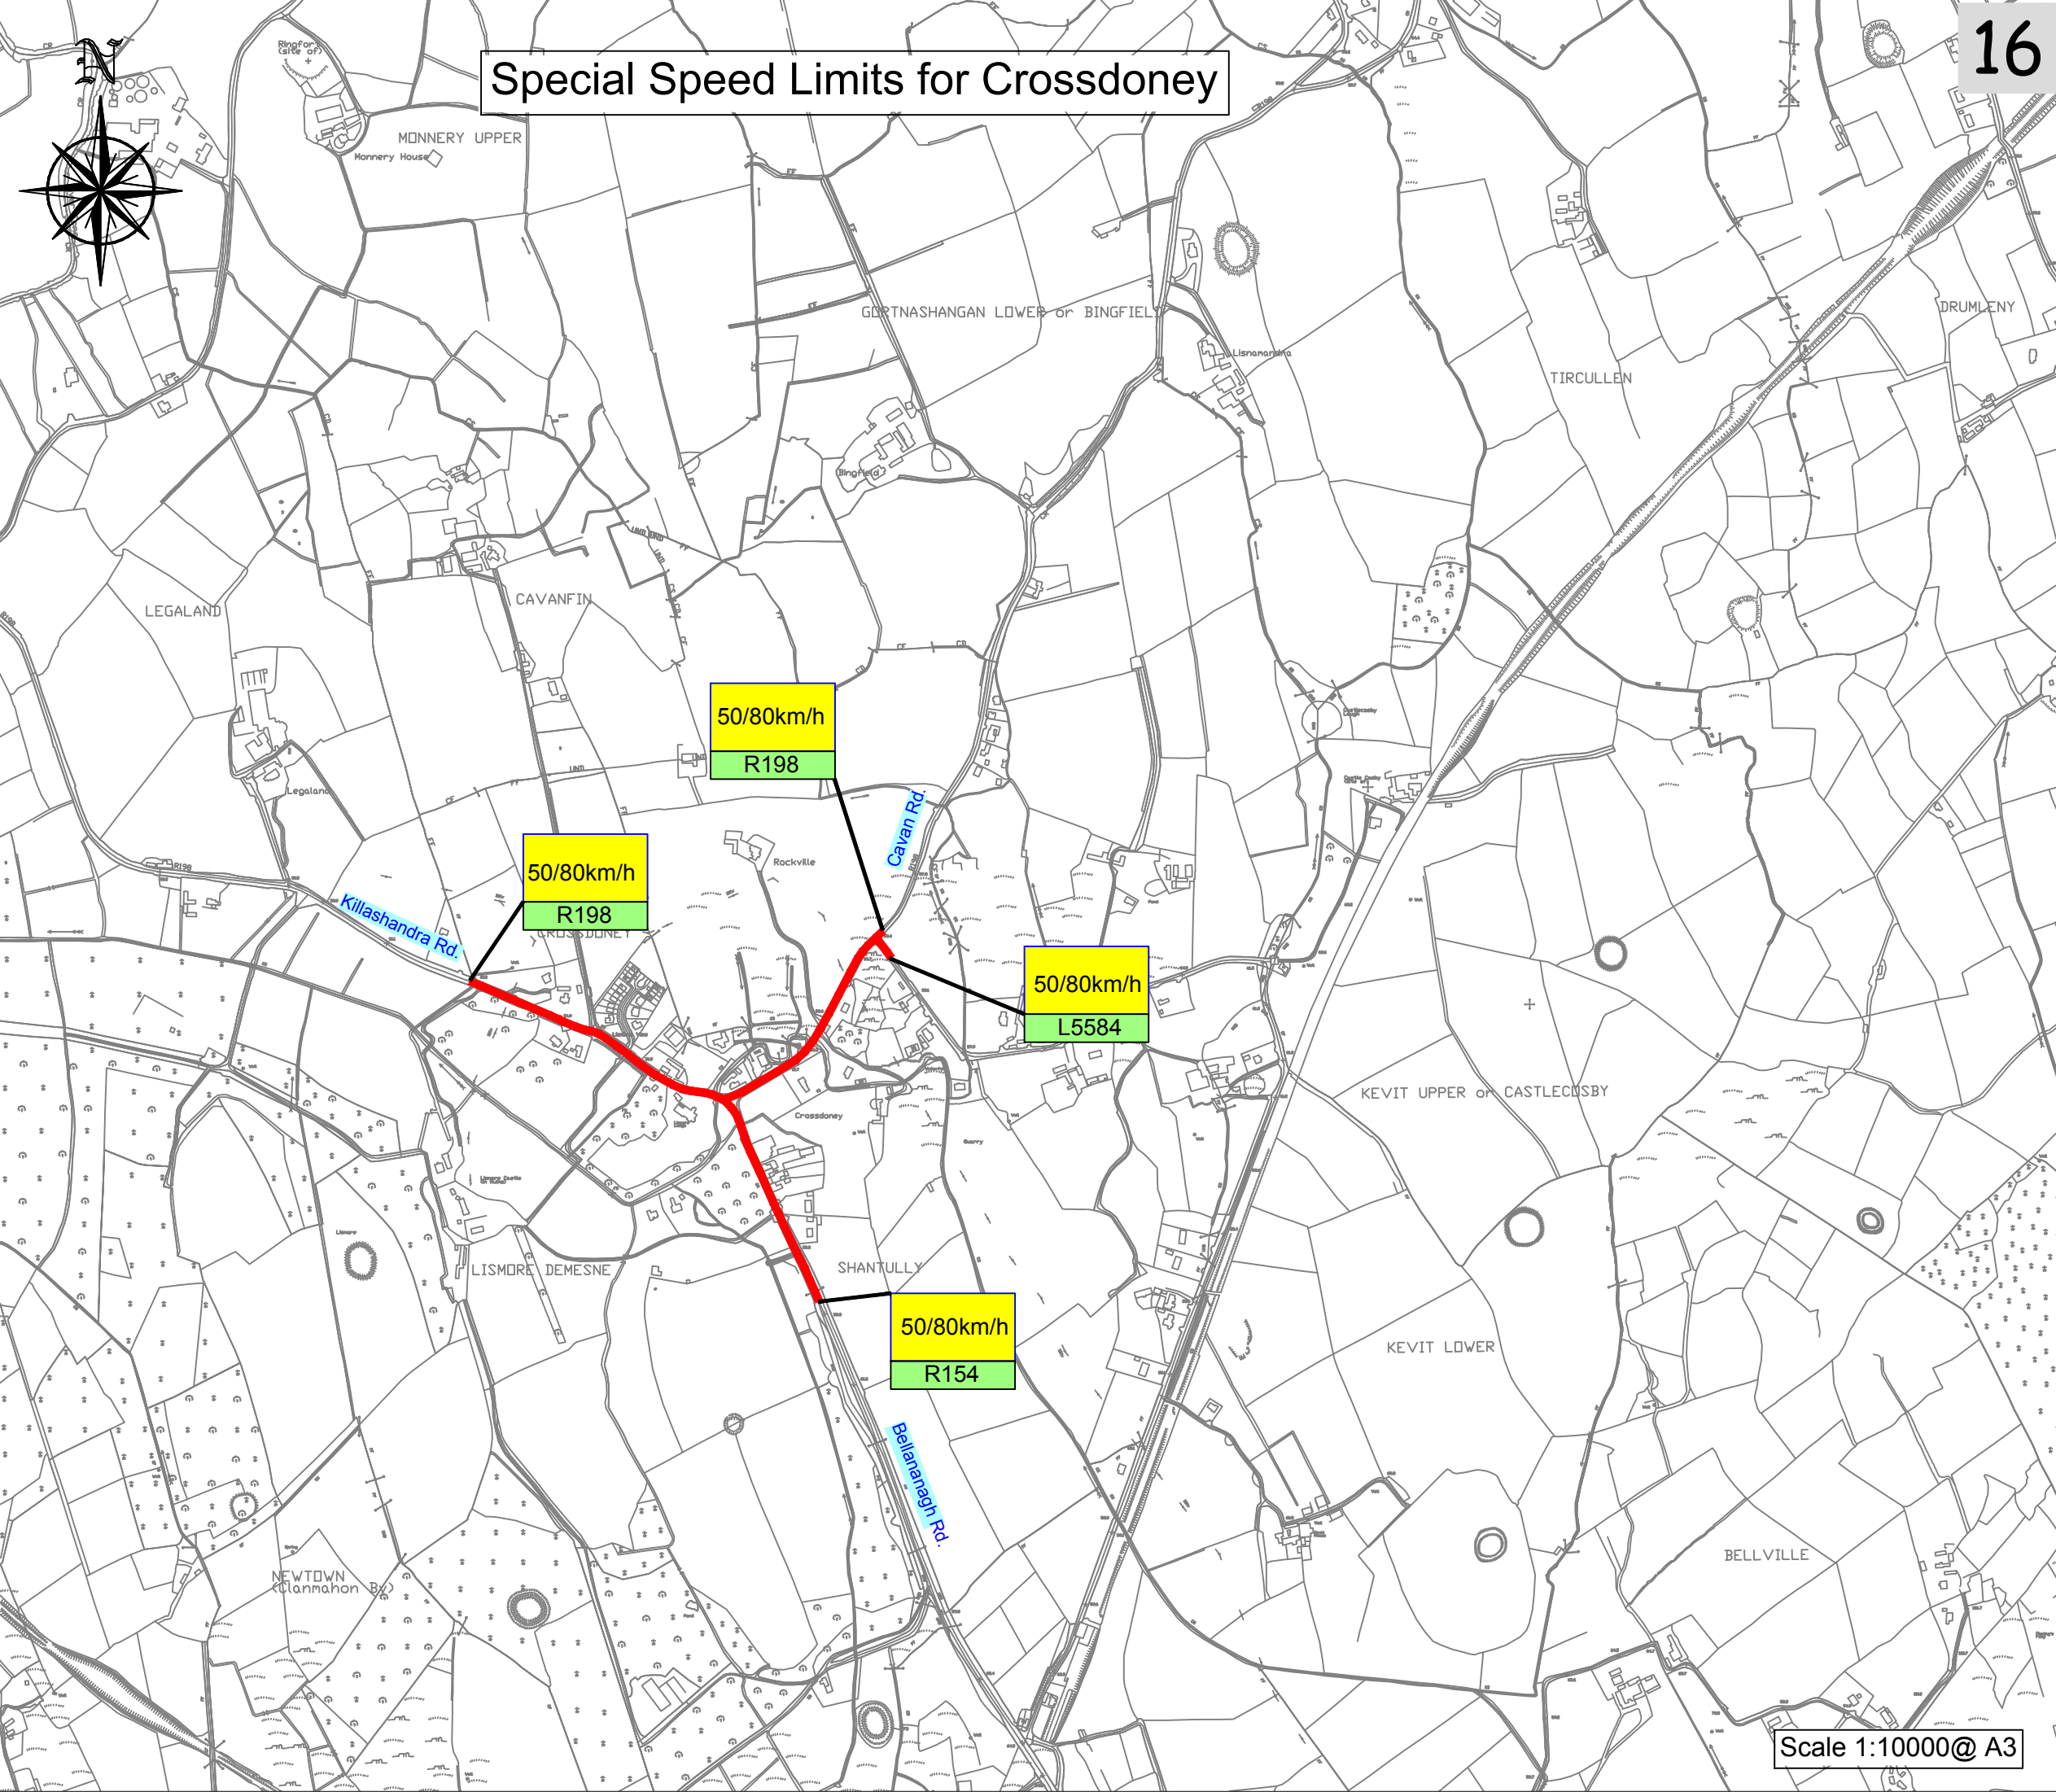

# Special Speed Limits for Crossdoney

Legend

- 30km/h zone shown
- 50km/h zone shown
- 60km/h zone shown

Please Note:-  
 This map is for reference purposes only.  
 Measurements to be taken from text in schedule.

CAVAN COUNTY COUNCIL

Special Speed Limits 2020

 Paddy Connaughton Director Of Services Roads And Infrastructure Cavan County Council Courthouse Farnham St. Cavan	Date:- January 2020
	Drawn M.F.
	Checked O.M.
	Drawing No. 16