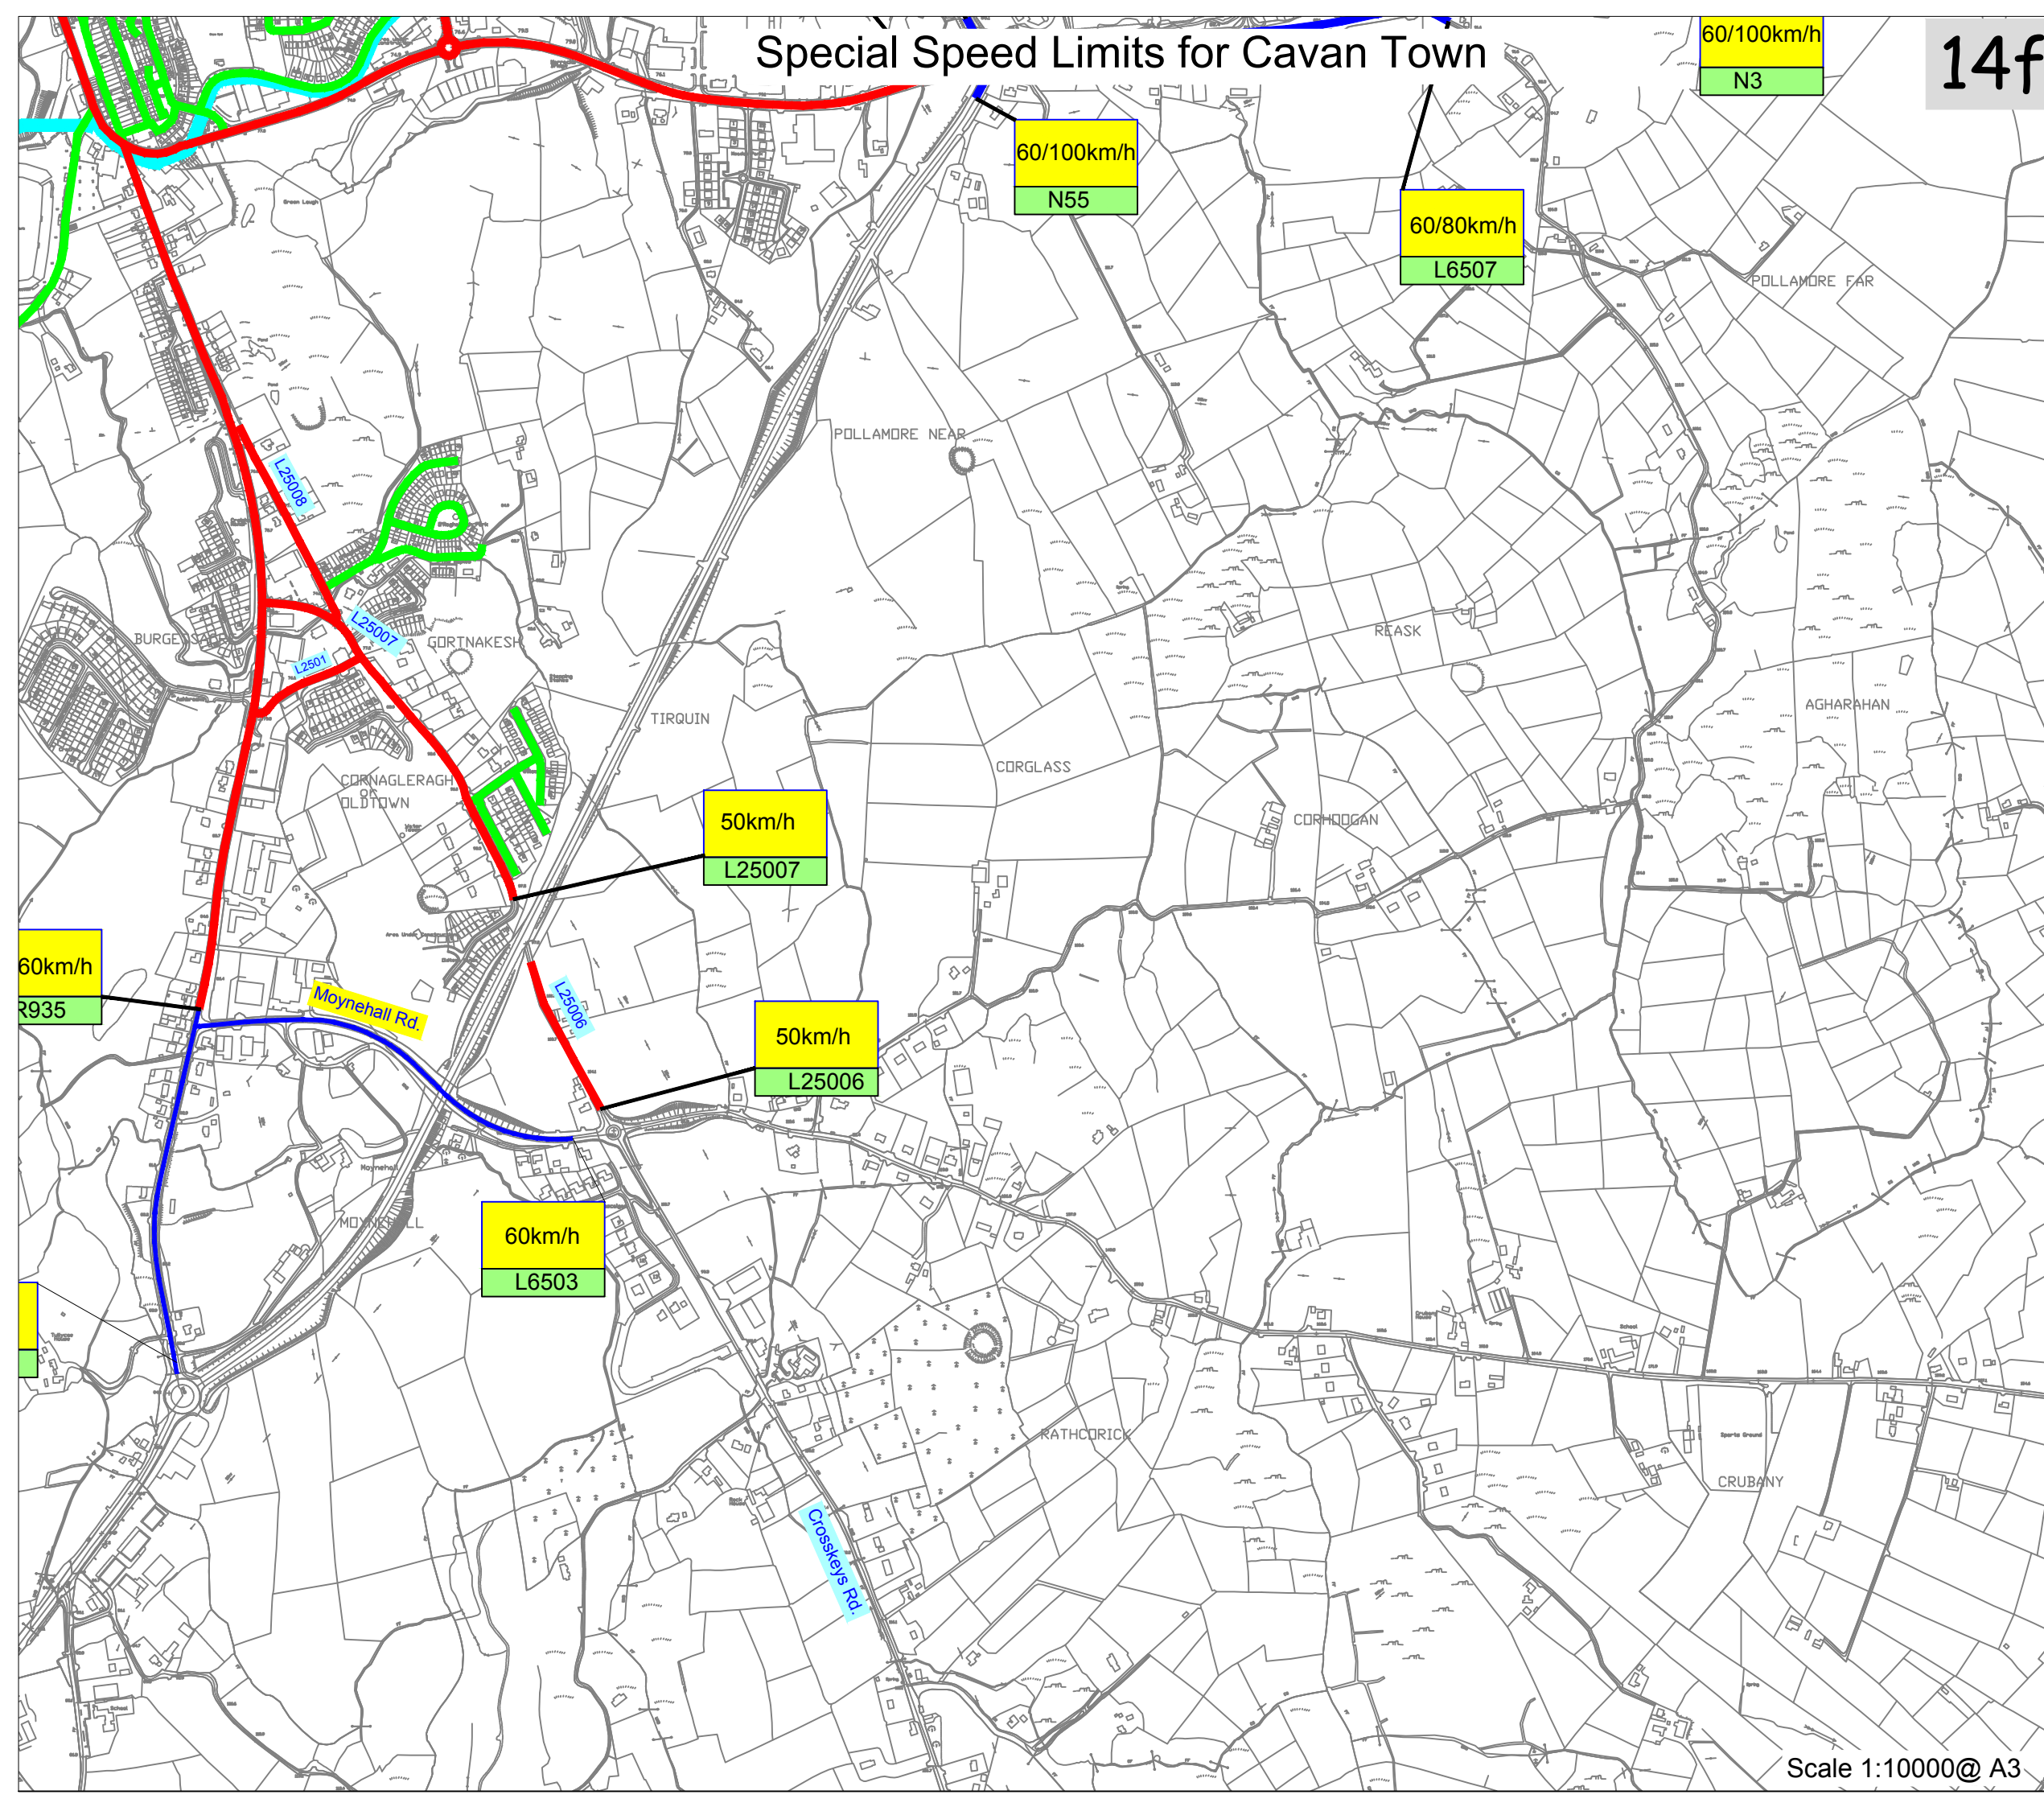

Special Speed Limits for Cavan Town

14f

Special Speed Limits for Cavan Town

Legend

- 30km/h zone shown █
- 50km/h zone shown █
- 60km/h zone shown █

Please Note:-
This map is for reference purposes only.
Measurements to be taken from text in schedule.

CAVAN COUNTY COUNCIL

Special Speed Limits 2020

 <p>Paddy Connaughton Director Of Services Roads And Infrastructure Cavan County Council Courthouse Farnham St. Cavan</p>	Date:- January 2020
	Drawn M.F.
	Checked O.M.
	Drawing No. 14f

Scale 1:10000@ A3