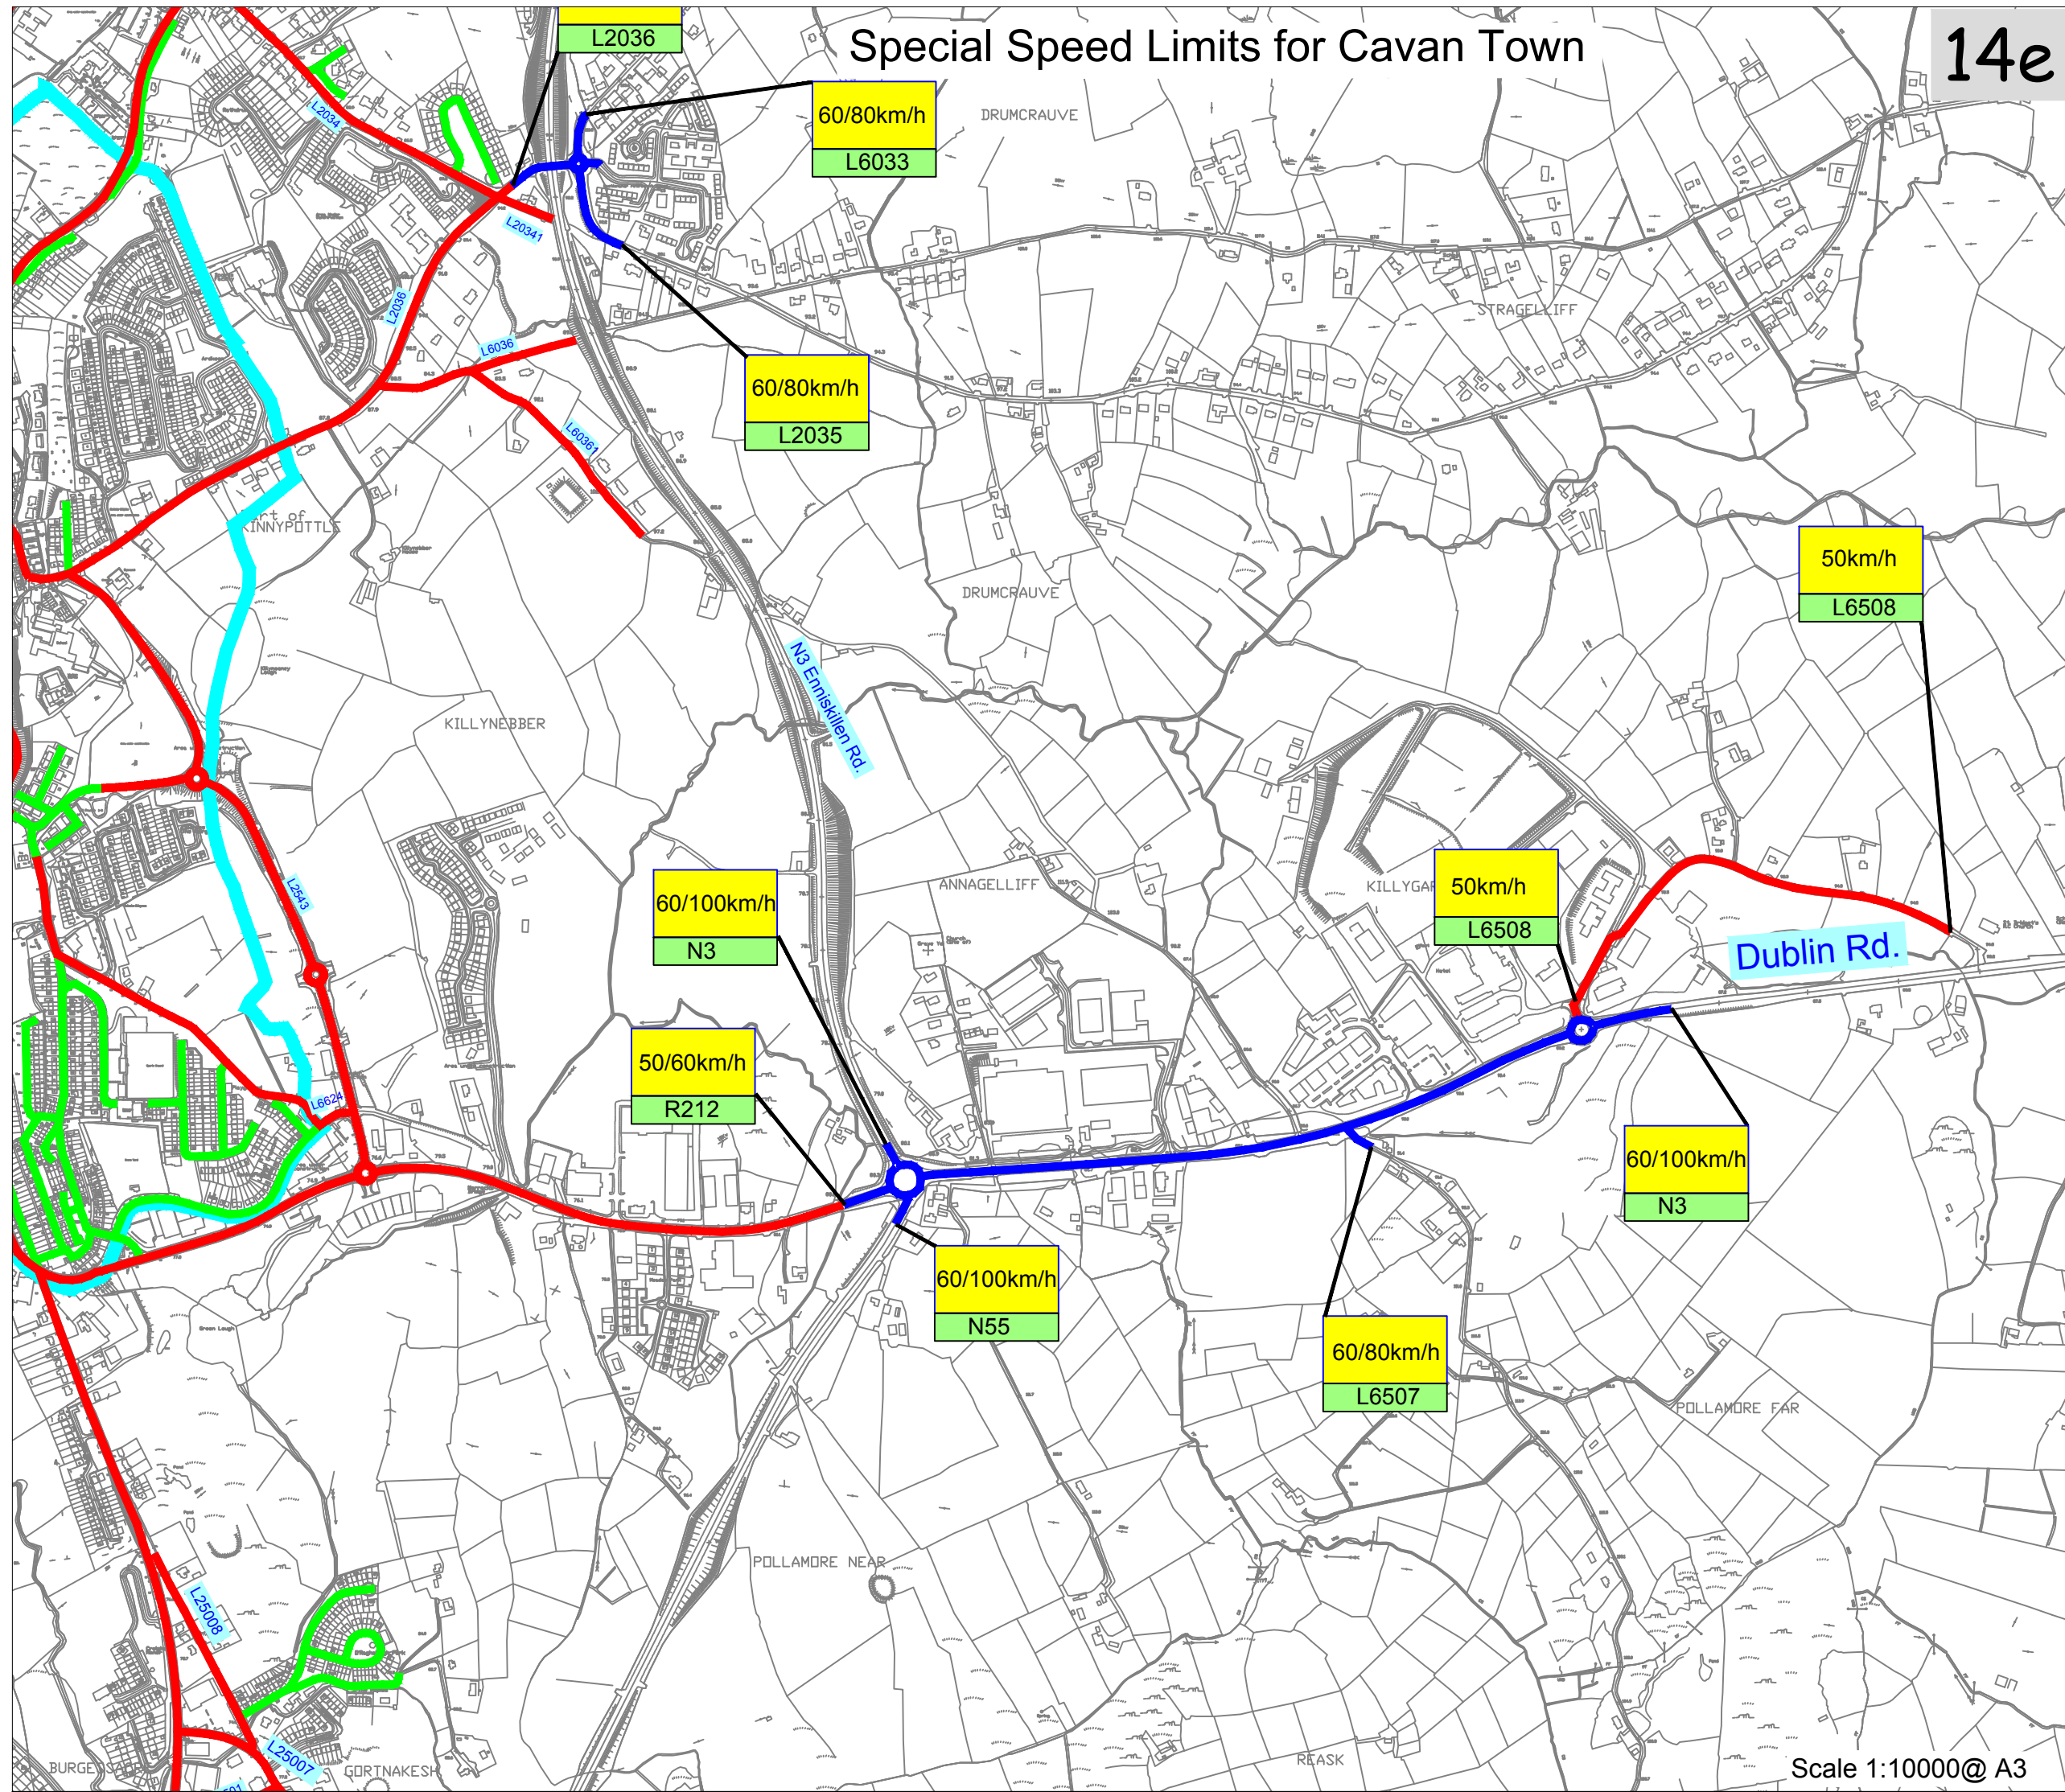

Special Speed Limits for Cavan Town

14e

Special Speed Limits for Cavan Town

Legend

- 30km/h zone shown █
- 50km/h zone shown █
- 60km/h zone shown █

Please Note:-
This map is for reference purposes only.
Measurements to be taken from text in schedule.

CAVAN COUNTY COUNCIL

Special Speed Limits 2020

 <p>Paddy Connaughton Director Of Services Roads And Infrastructure Cavan County Council Courthouse Farnham St. Cavan</p>	Date:- January 2020
	Drawn M.F.
	Checked O.M.
	Drawing No. 14e

Scale 1:10000@ A3