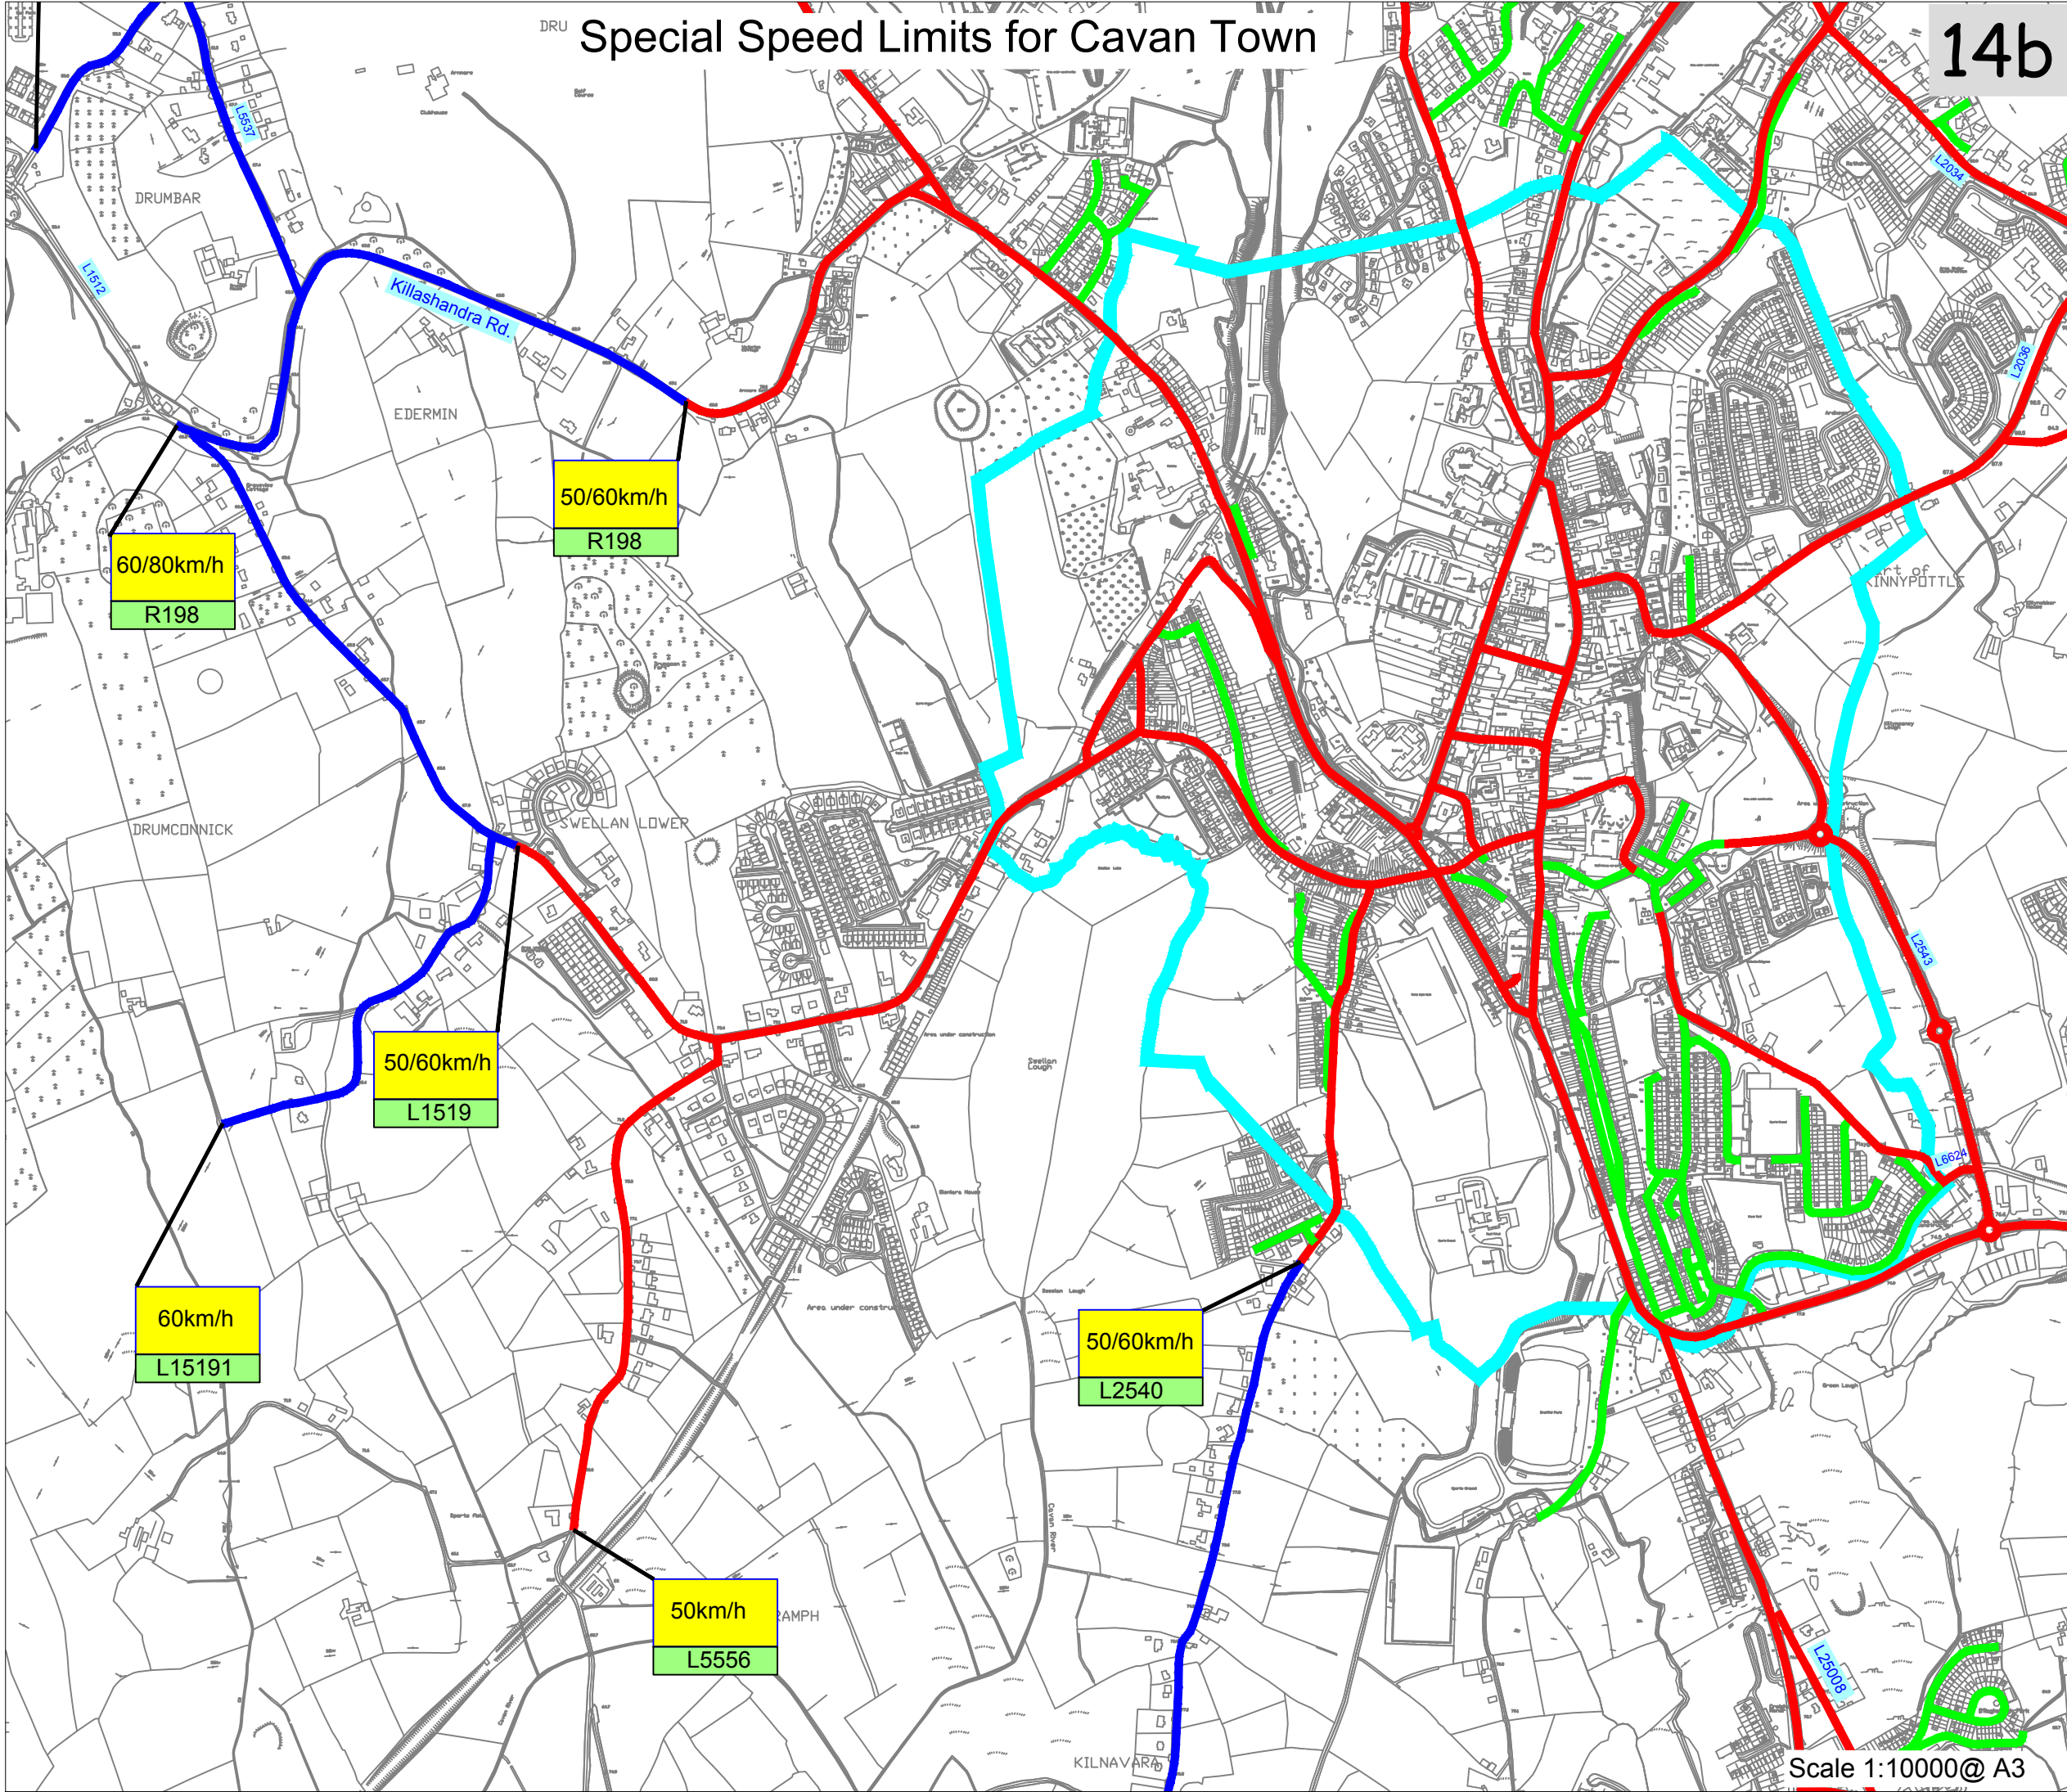

Special Speed Limits for Cavan Town

14b

Special Speed Limits for Cavan Town

Legend

- 30km/h zone shown █
- 50km/h zone shown █
- 60km/h zone shown █

Please Note:-
 This map is for reference purposes only.
 Measurements to be taken from text in schedule.

CAVAN COUNTY COUNCIL

Special Speed Limits 2020

 <p>Paddy Connaughton Director Of Services Roads And Infrastructure Cavan County Council Courthouse Farnham St. Cavan</p>	Date:- January 2020
	Drawn M.F.
	Checked O.M.
	Drawing No. 14b