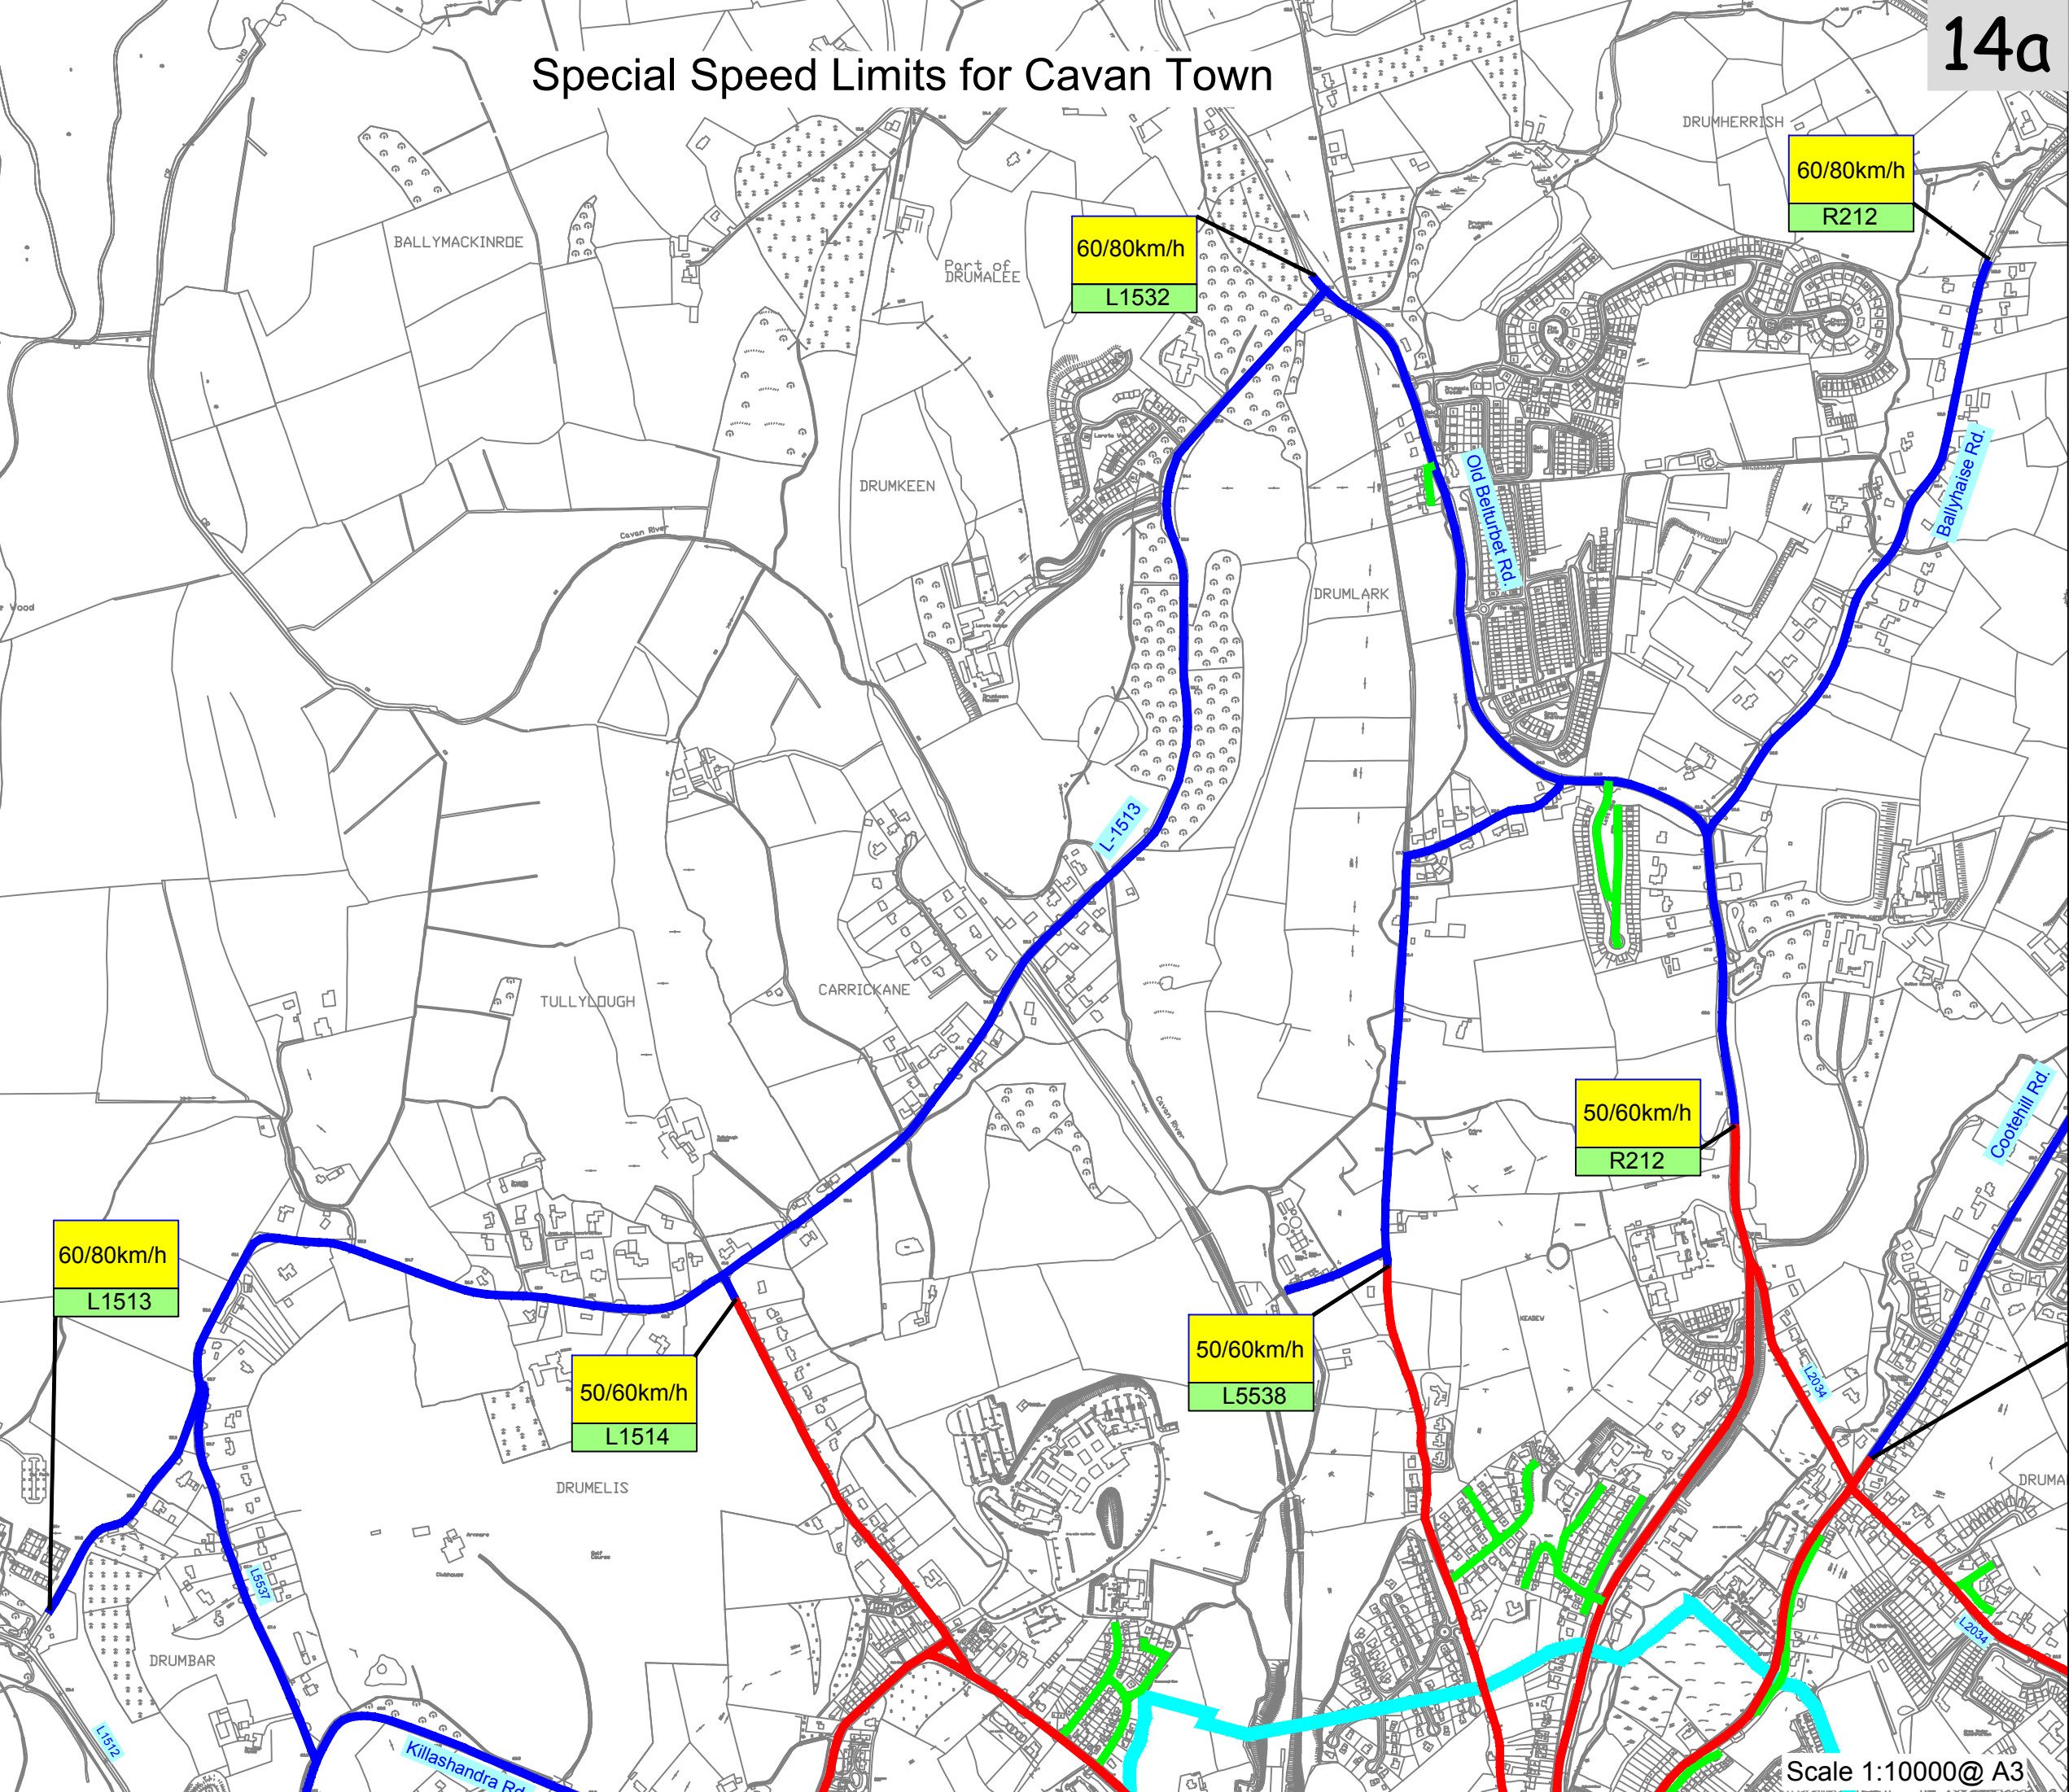

# Special Speed Limits for Cavan Town

14a

Special Speed Limits for Cavan Town

Legend

- 30km/h zone shown █
- 50km/h zone shown █
- 60km/h zone shown █

Please Note:-  
This map is for reference purposes only.  
Measurements to be taken from text in schedule.

CAVAN COUNTY COUNCIL

Special Speed Limits 2020

<p>Cavan Cavan County Council</p>	Paddy Connaughton Director Of Services Roads And Infrastructure Cavan County Council Courthouse Farnham St. Cavan	Date:- January 2020
	Drawn M.F.	Checked O.M.
	Drawing No. 14a	

Scale 1:10000@ A3