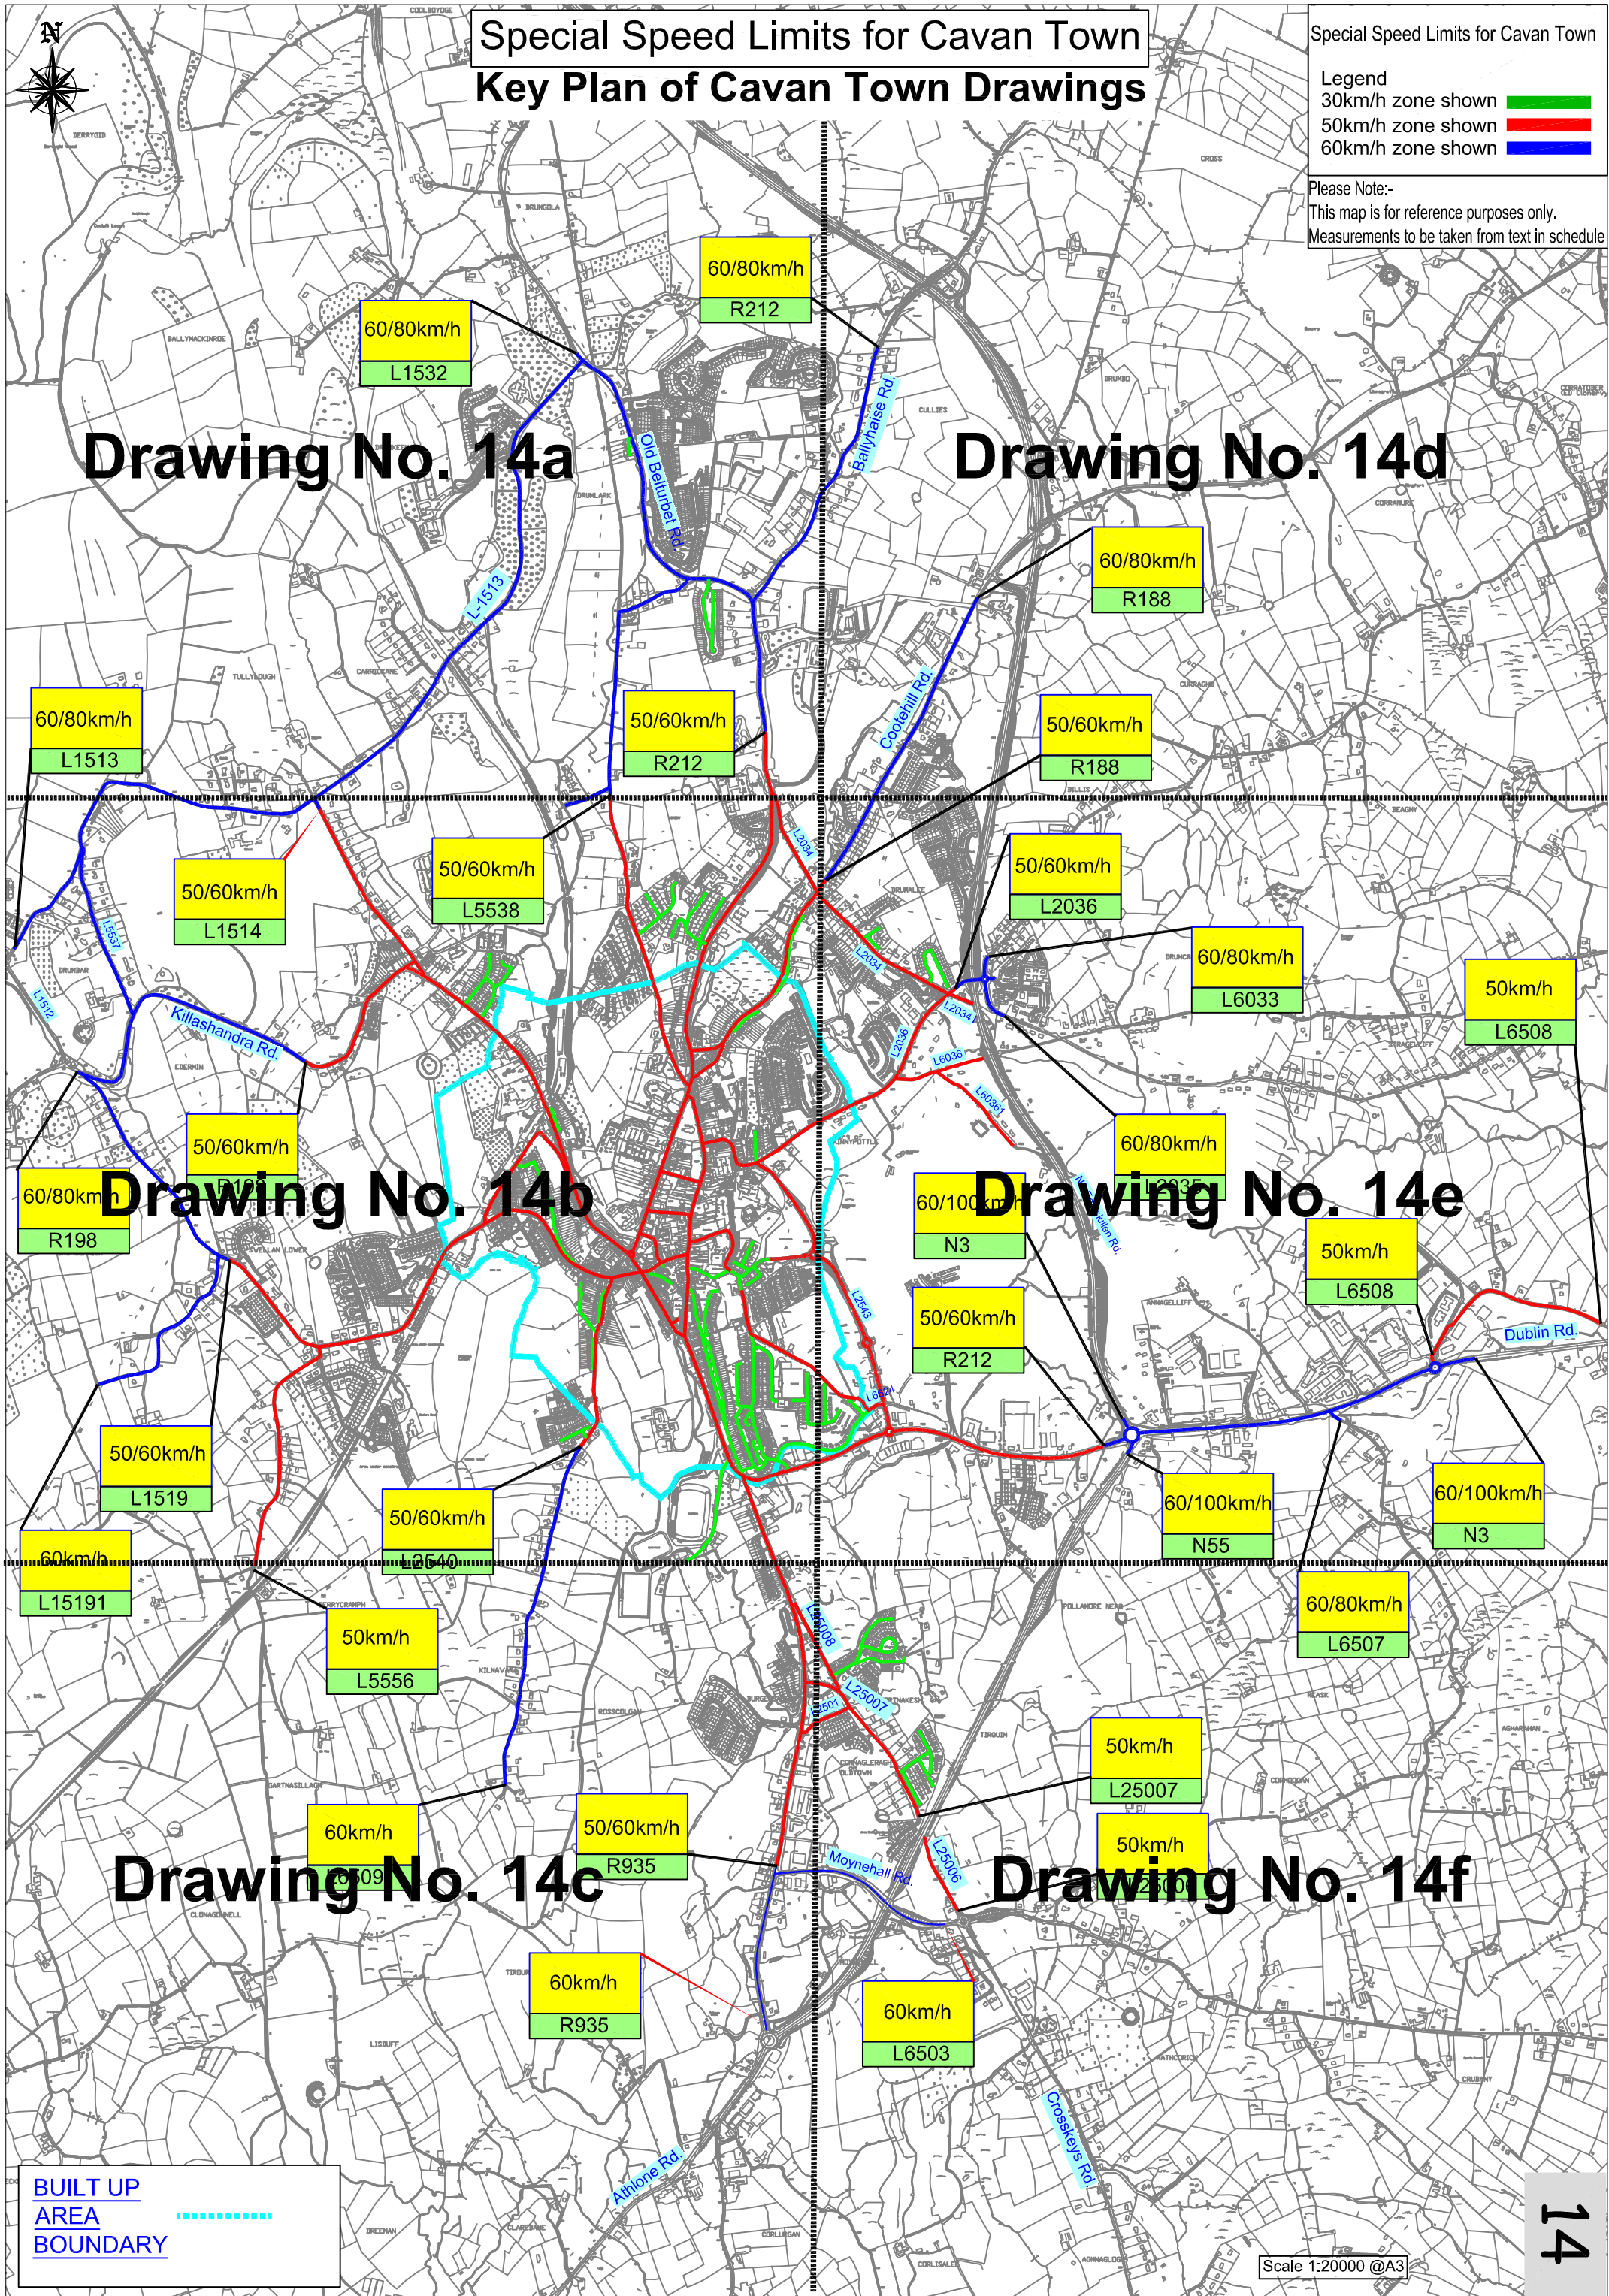

Special Speed Limits for Cavan Town

Key Plan of Cavan Town Drawings

Special Speed Limits for Cavan Town

- Legend
- 30km/h zone shown █
 - 50km/h zone shown █
 - 60km/h zone shown █

Please Note:-
This map is for reference purposes only.
Measurements to be taken from text in schedule

Drawing No. 14a

Drawing No. 14d

Drawing No. 14b

Drawing No. 14e

Drawing No. 14c

Drawing No. 14f

**BUILT UP
AREA
BOUNDARY**

Scale 1:20000 @A3