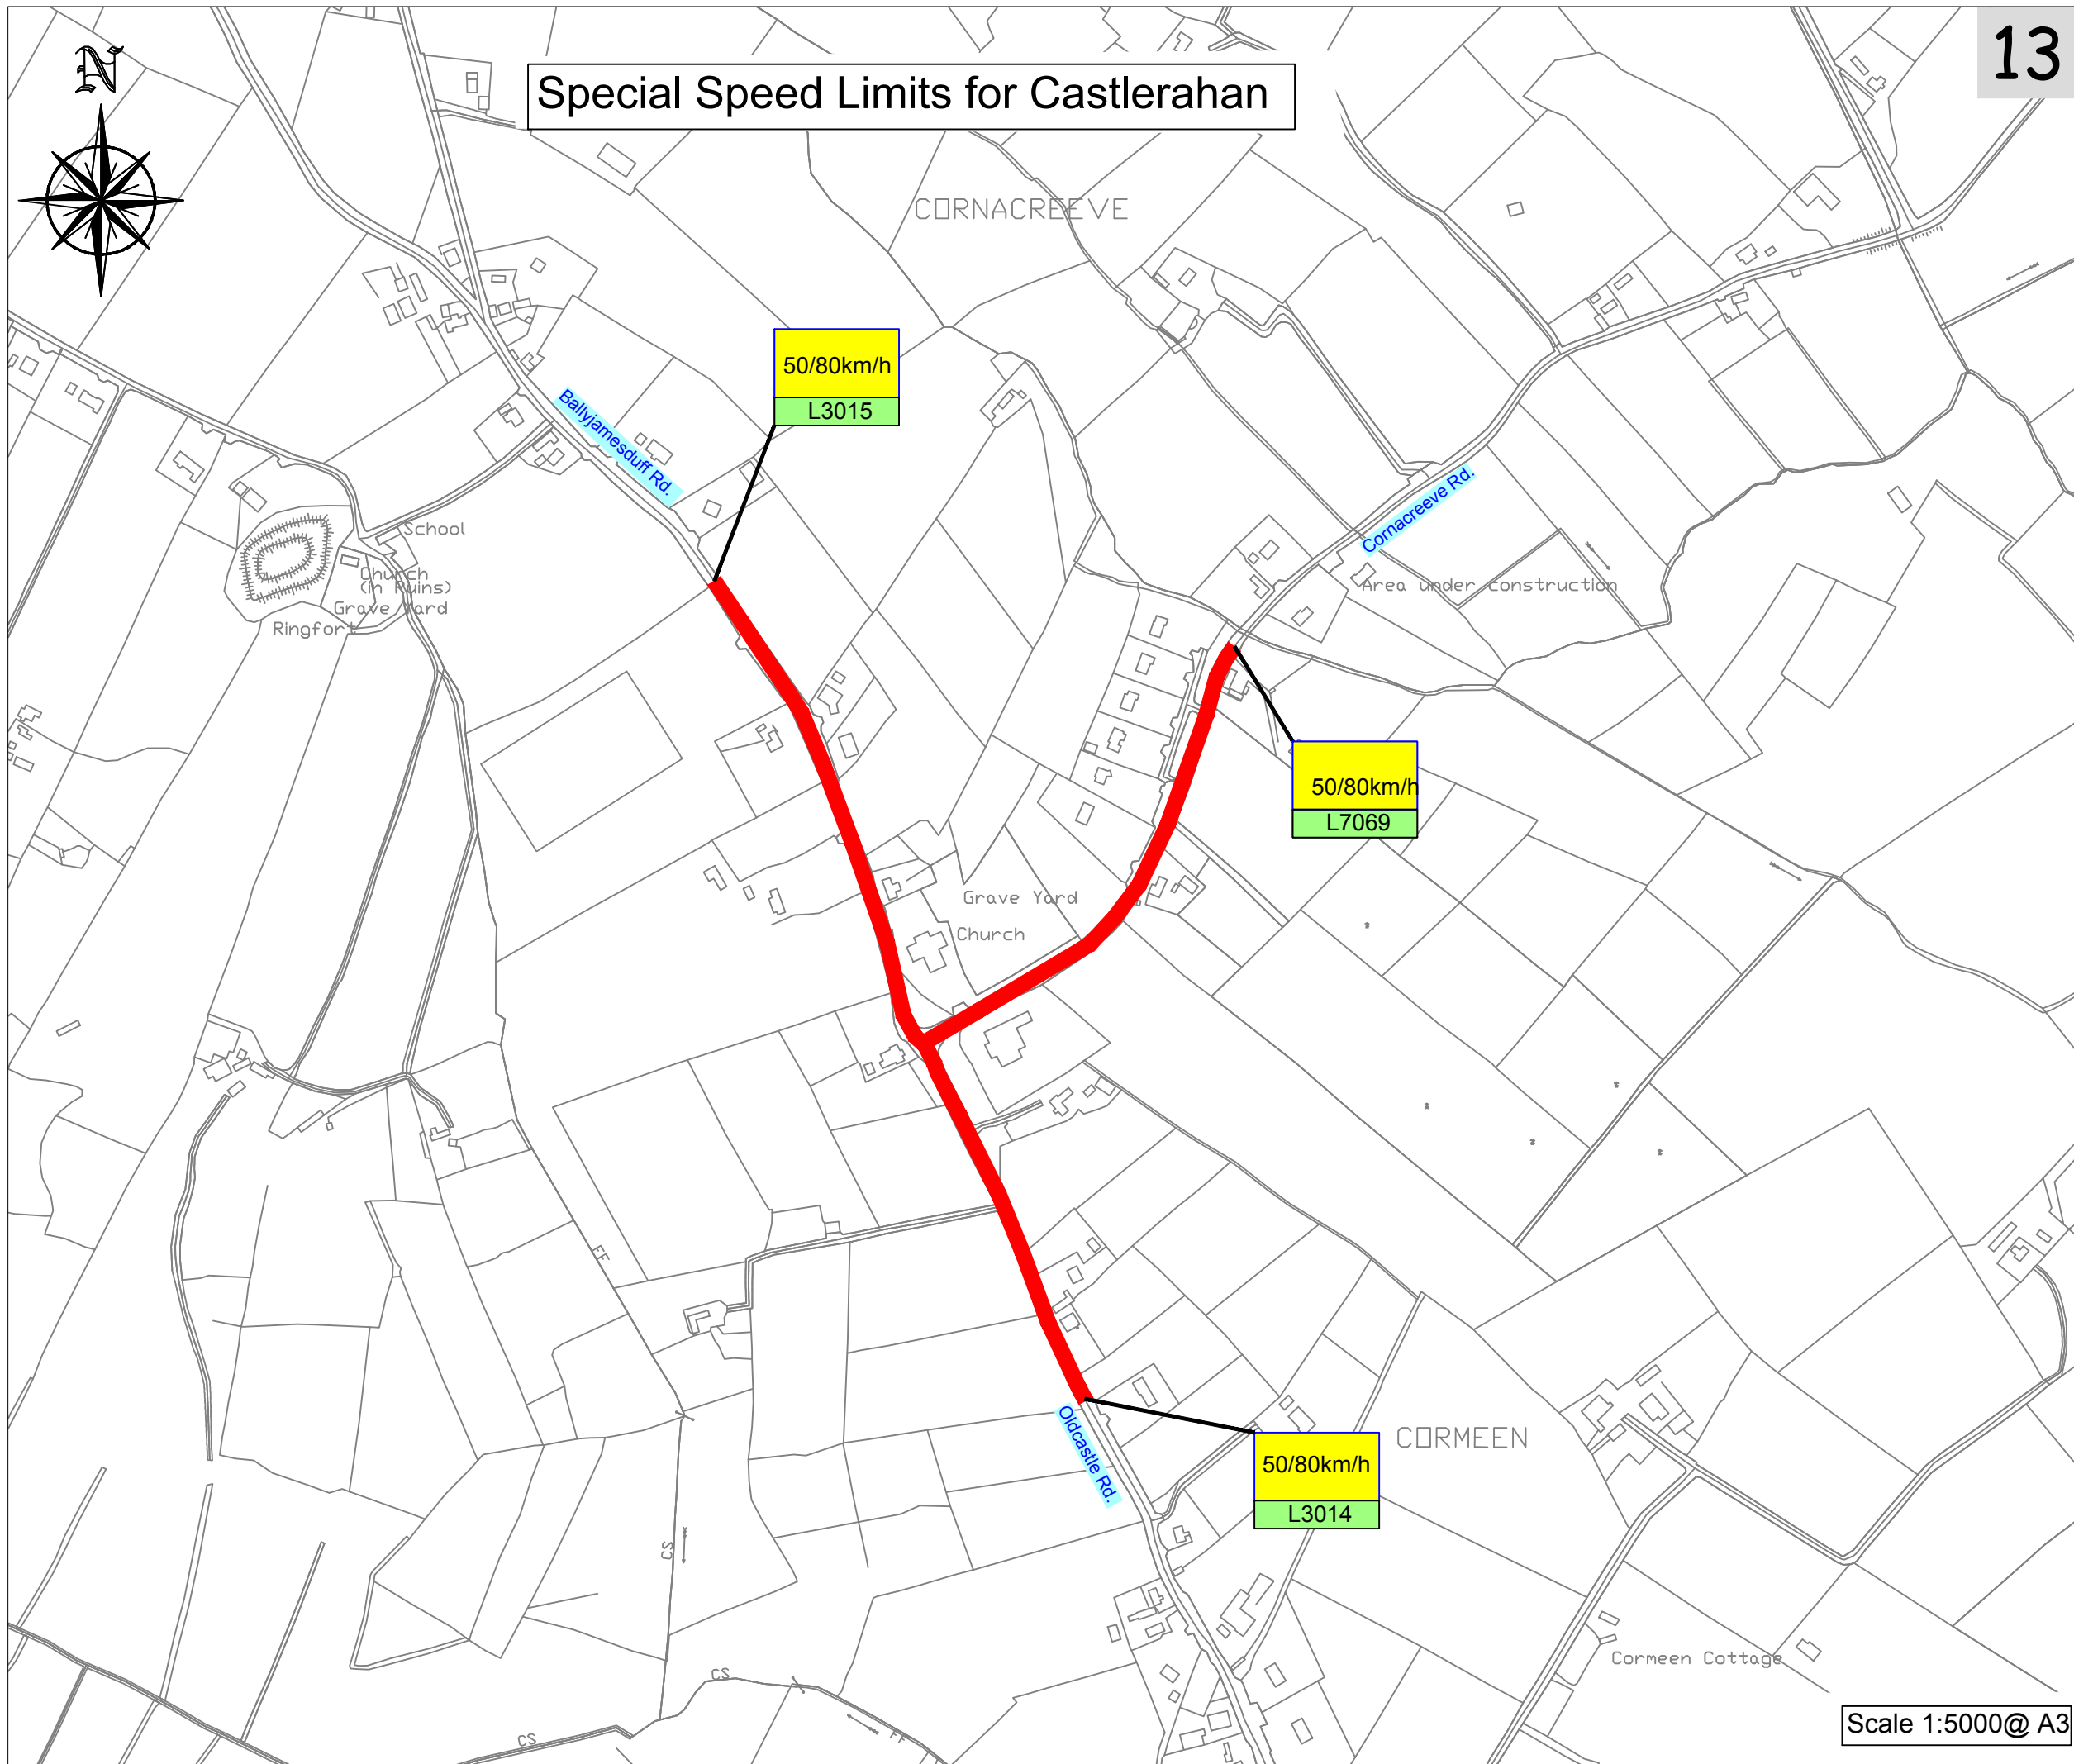

Special Speed Limits for Castlerahan

Legend

- 30km/h zone shown █
- 50km/h zone shown █
- 60km/h zone shown █

Please Note:-
 This map is for reference purposes only.
 Measurements to be taken from text in schedule.

CAVAN COUNTY COUNCIL

Special Speed Limits 2020

<p>Paddy Connaughton Director Of Services Roads And Infrastructure Cavan County Council Courthouse Farnham St. Cavan</p>	Date:- January 2020
	Drawn M.F.
	Checked O.M.
	Drawing No. 13

Scale 1:5000@ A3