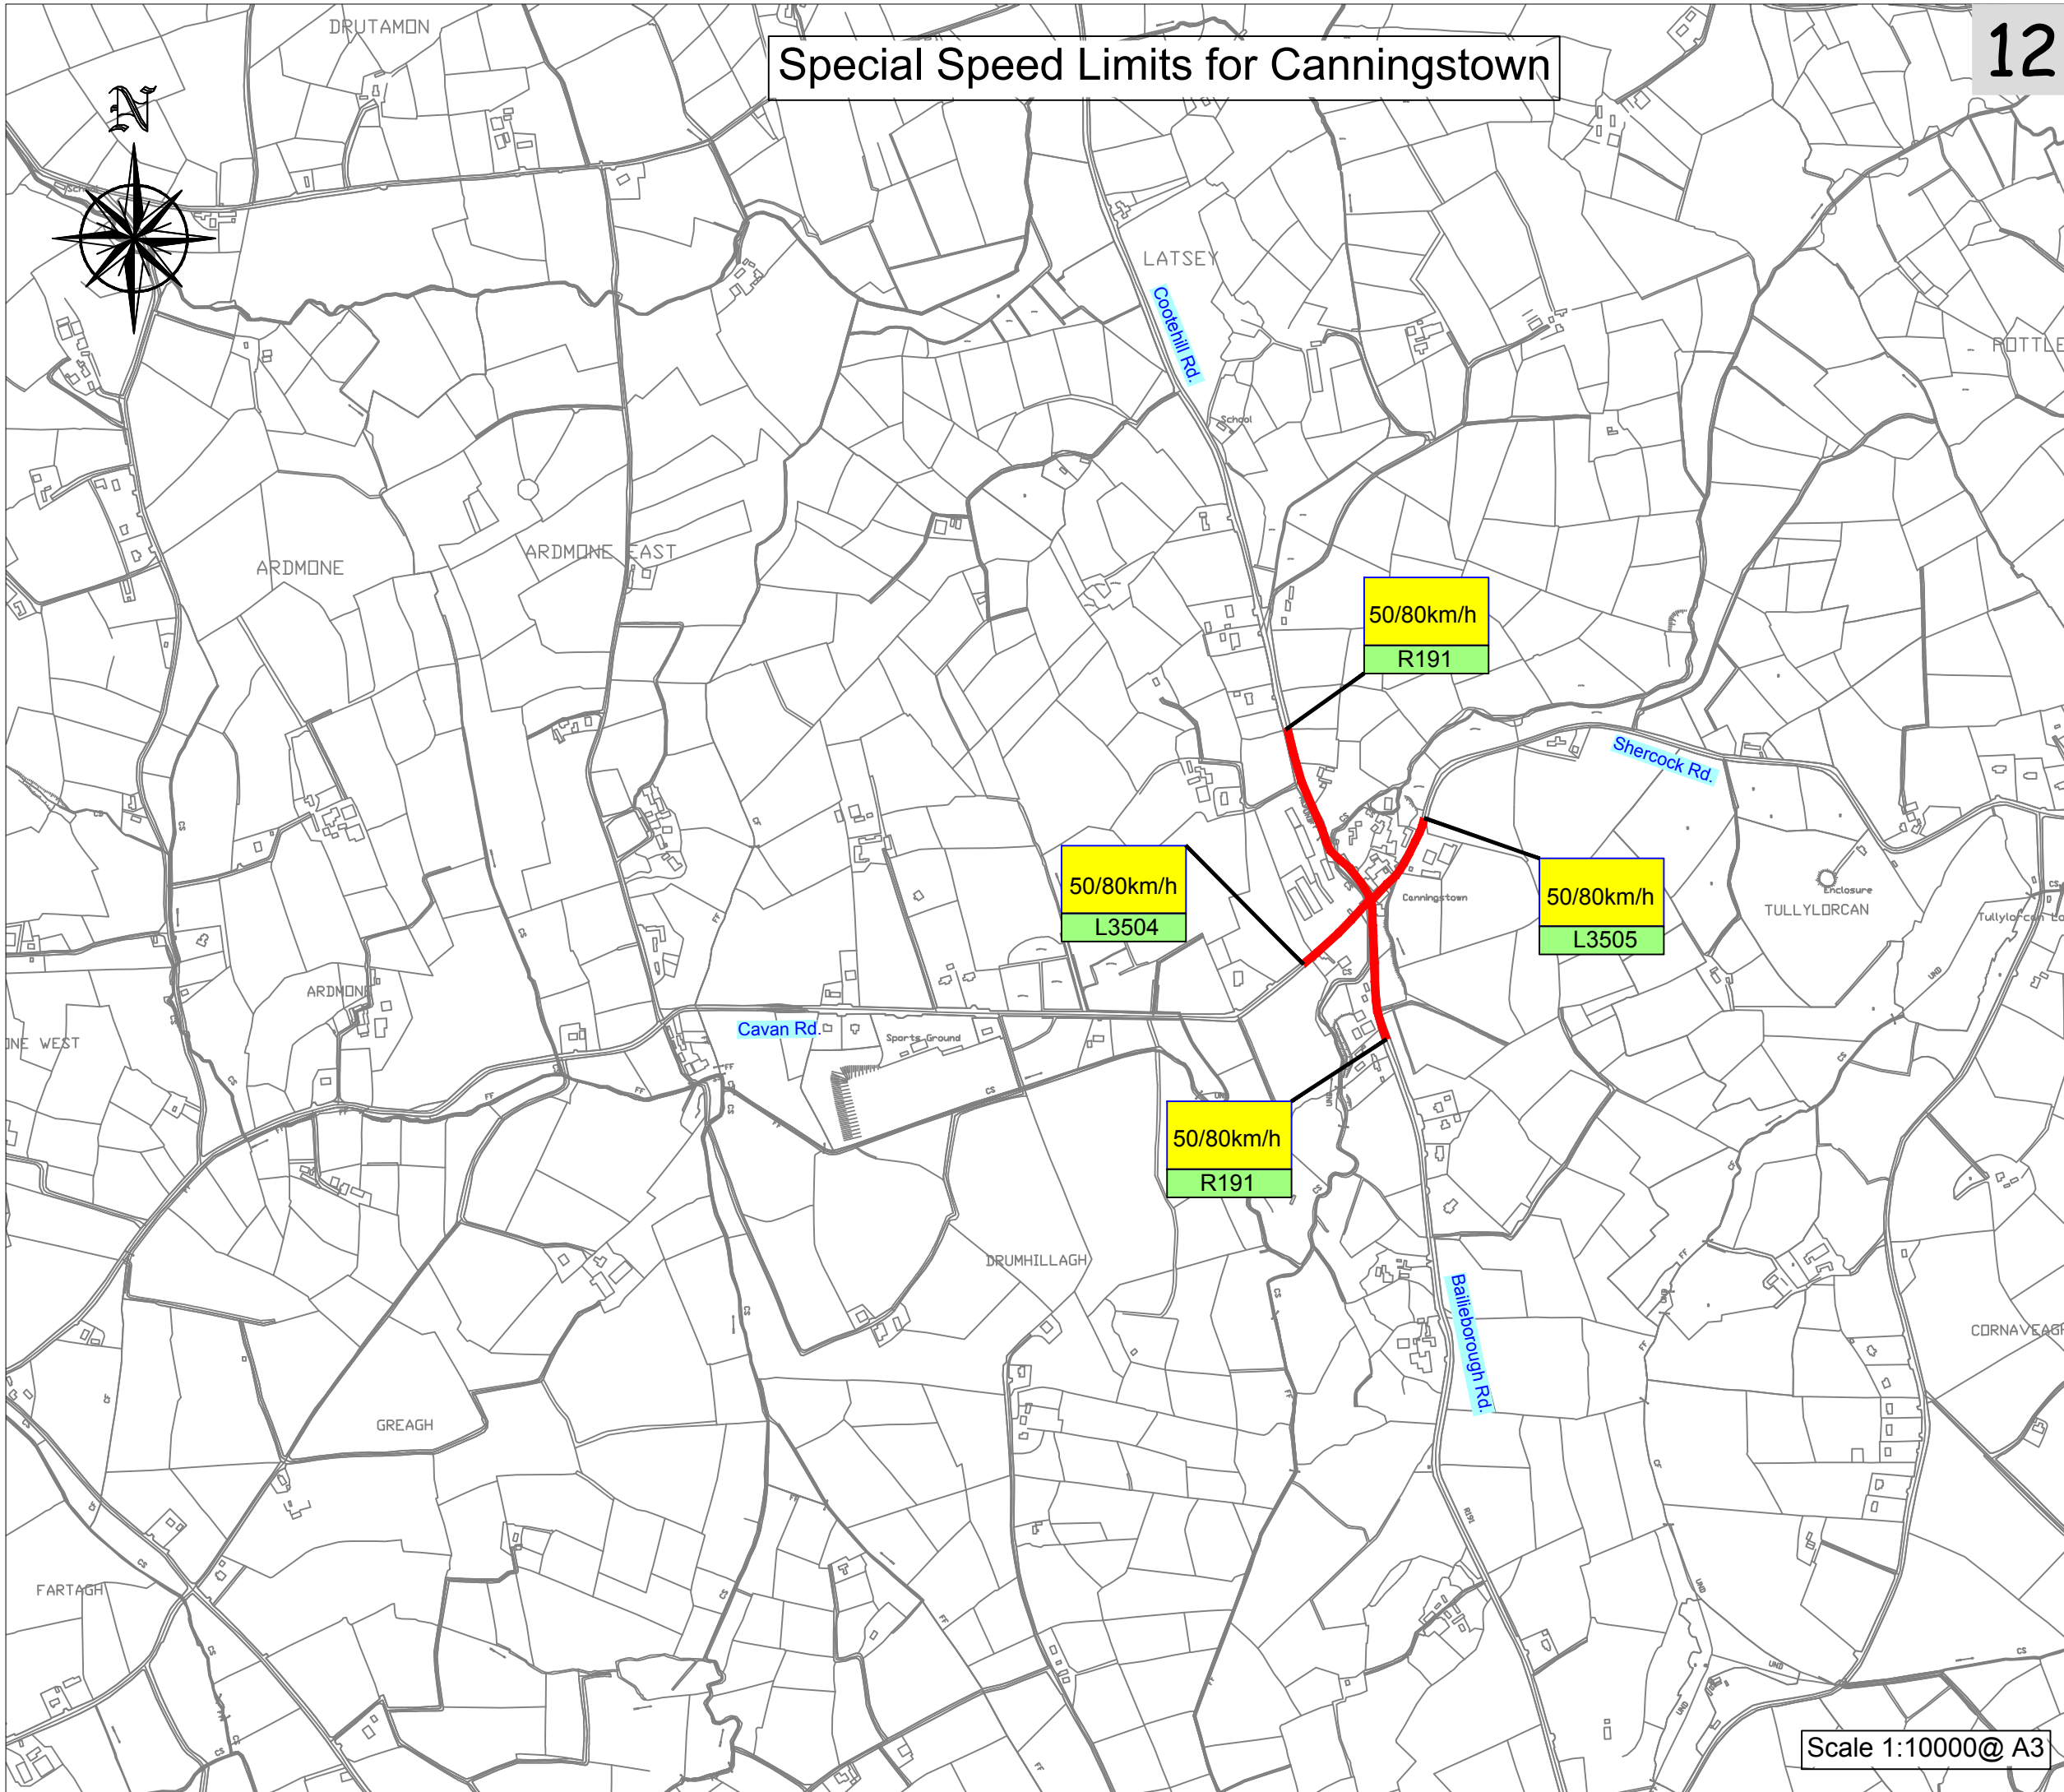

Special Speed Limits for Canningstown

Legend

- 30km/h zone shown 
- 50km/h zone shown 
- 60km/h zone shown 

Please Note:-
This map is for reference purposes only.
Measurements to be taken from text in schedule.

CAVAN COUNTY COUNCIL

Special Speed Limits 2020

	Paddy Connaughton Director Of Services Roads And Infrastructure Cavan County Council Courthouse Farnham St. Cavan	Date:- January 2020
		Drawn M.F.
		Checked O.M.
		Drawing No. 12