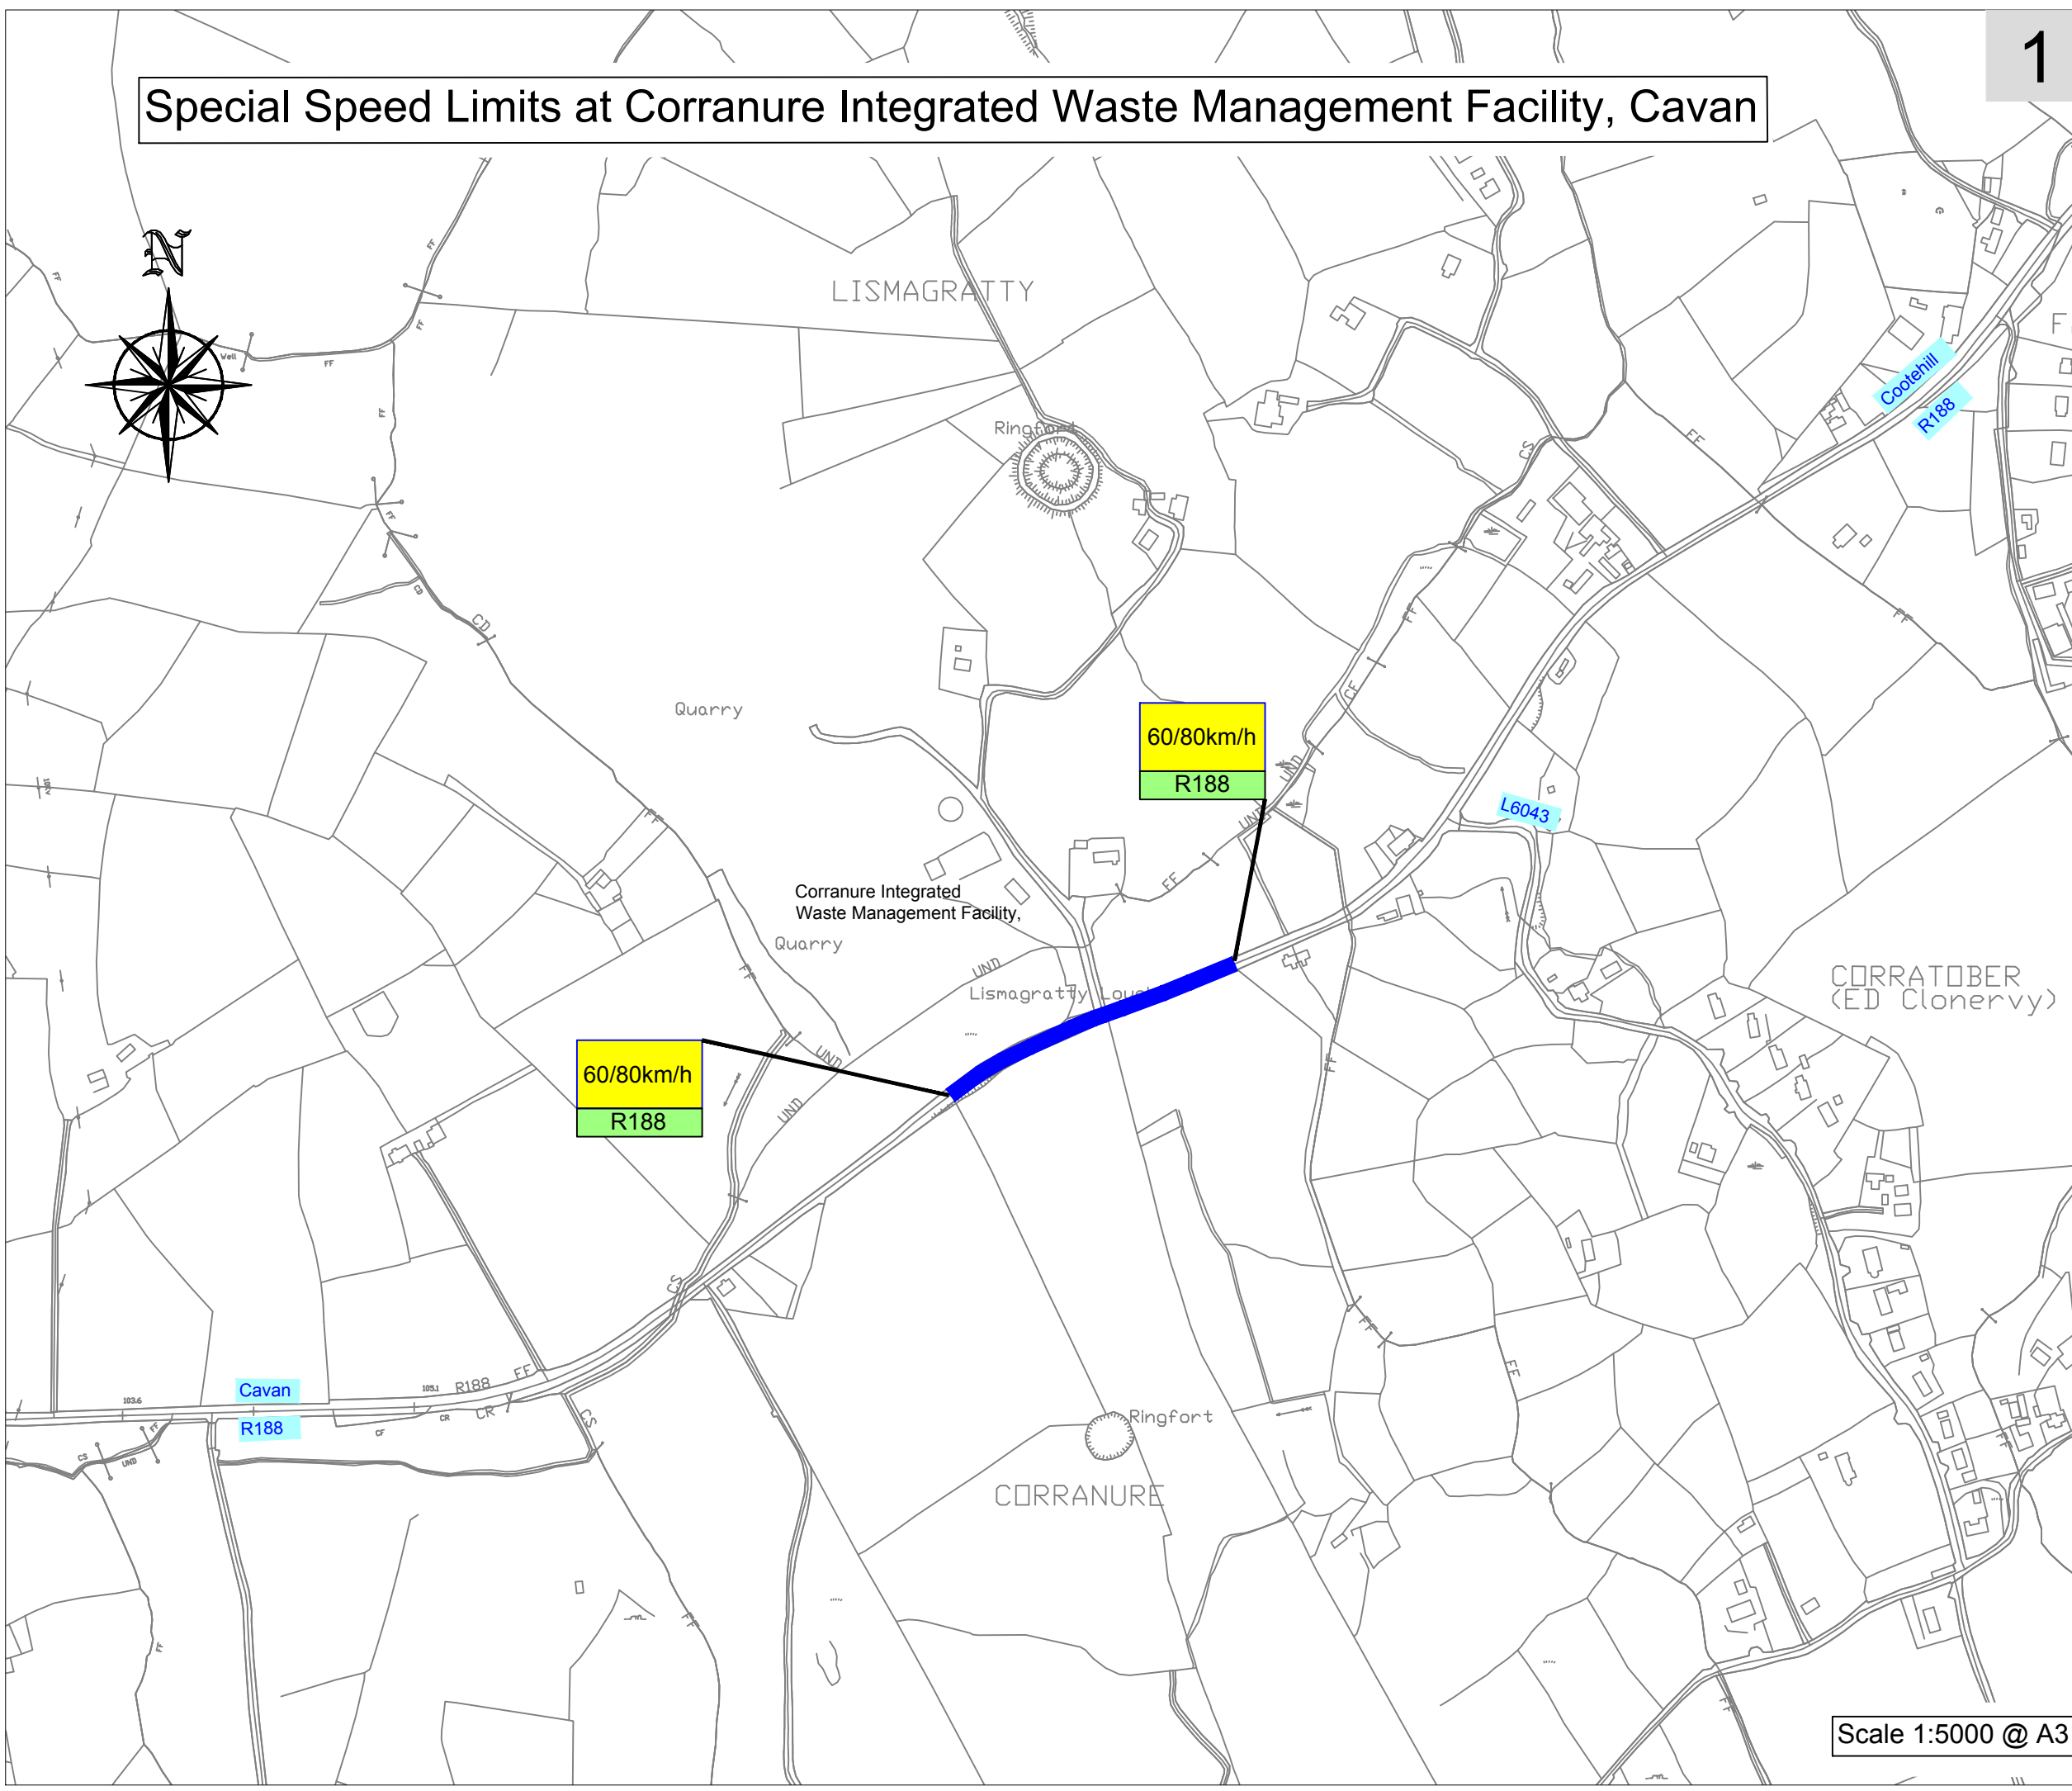

Special Speed Limits at Corranure Integrated Waste Management Facility, Cavan

1

Special Speed Limits at Corranure Integrated Waste Management Facility, Cavan

Legend

- 30km/h zone shown
- 50km/h zone shown
- 60km/h zone shown

Please Note:-
This map is for reference purposes only.
Measurements to be taken from text in schedule.

Scale 1:5000 @ A3

CAVAN COUNTY COUNCIL

Special Speed Limits 2020

 <p>Paddy Connaughton Director Of Services Roads And Infrastructure Cavan County Council Courthouse Farnham St. Cavan</p>	Date:- January 2020
	Drawn M.F.
	Checked O.M.
	Drawing No. 1