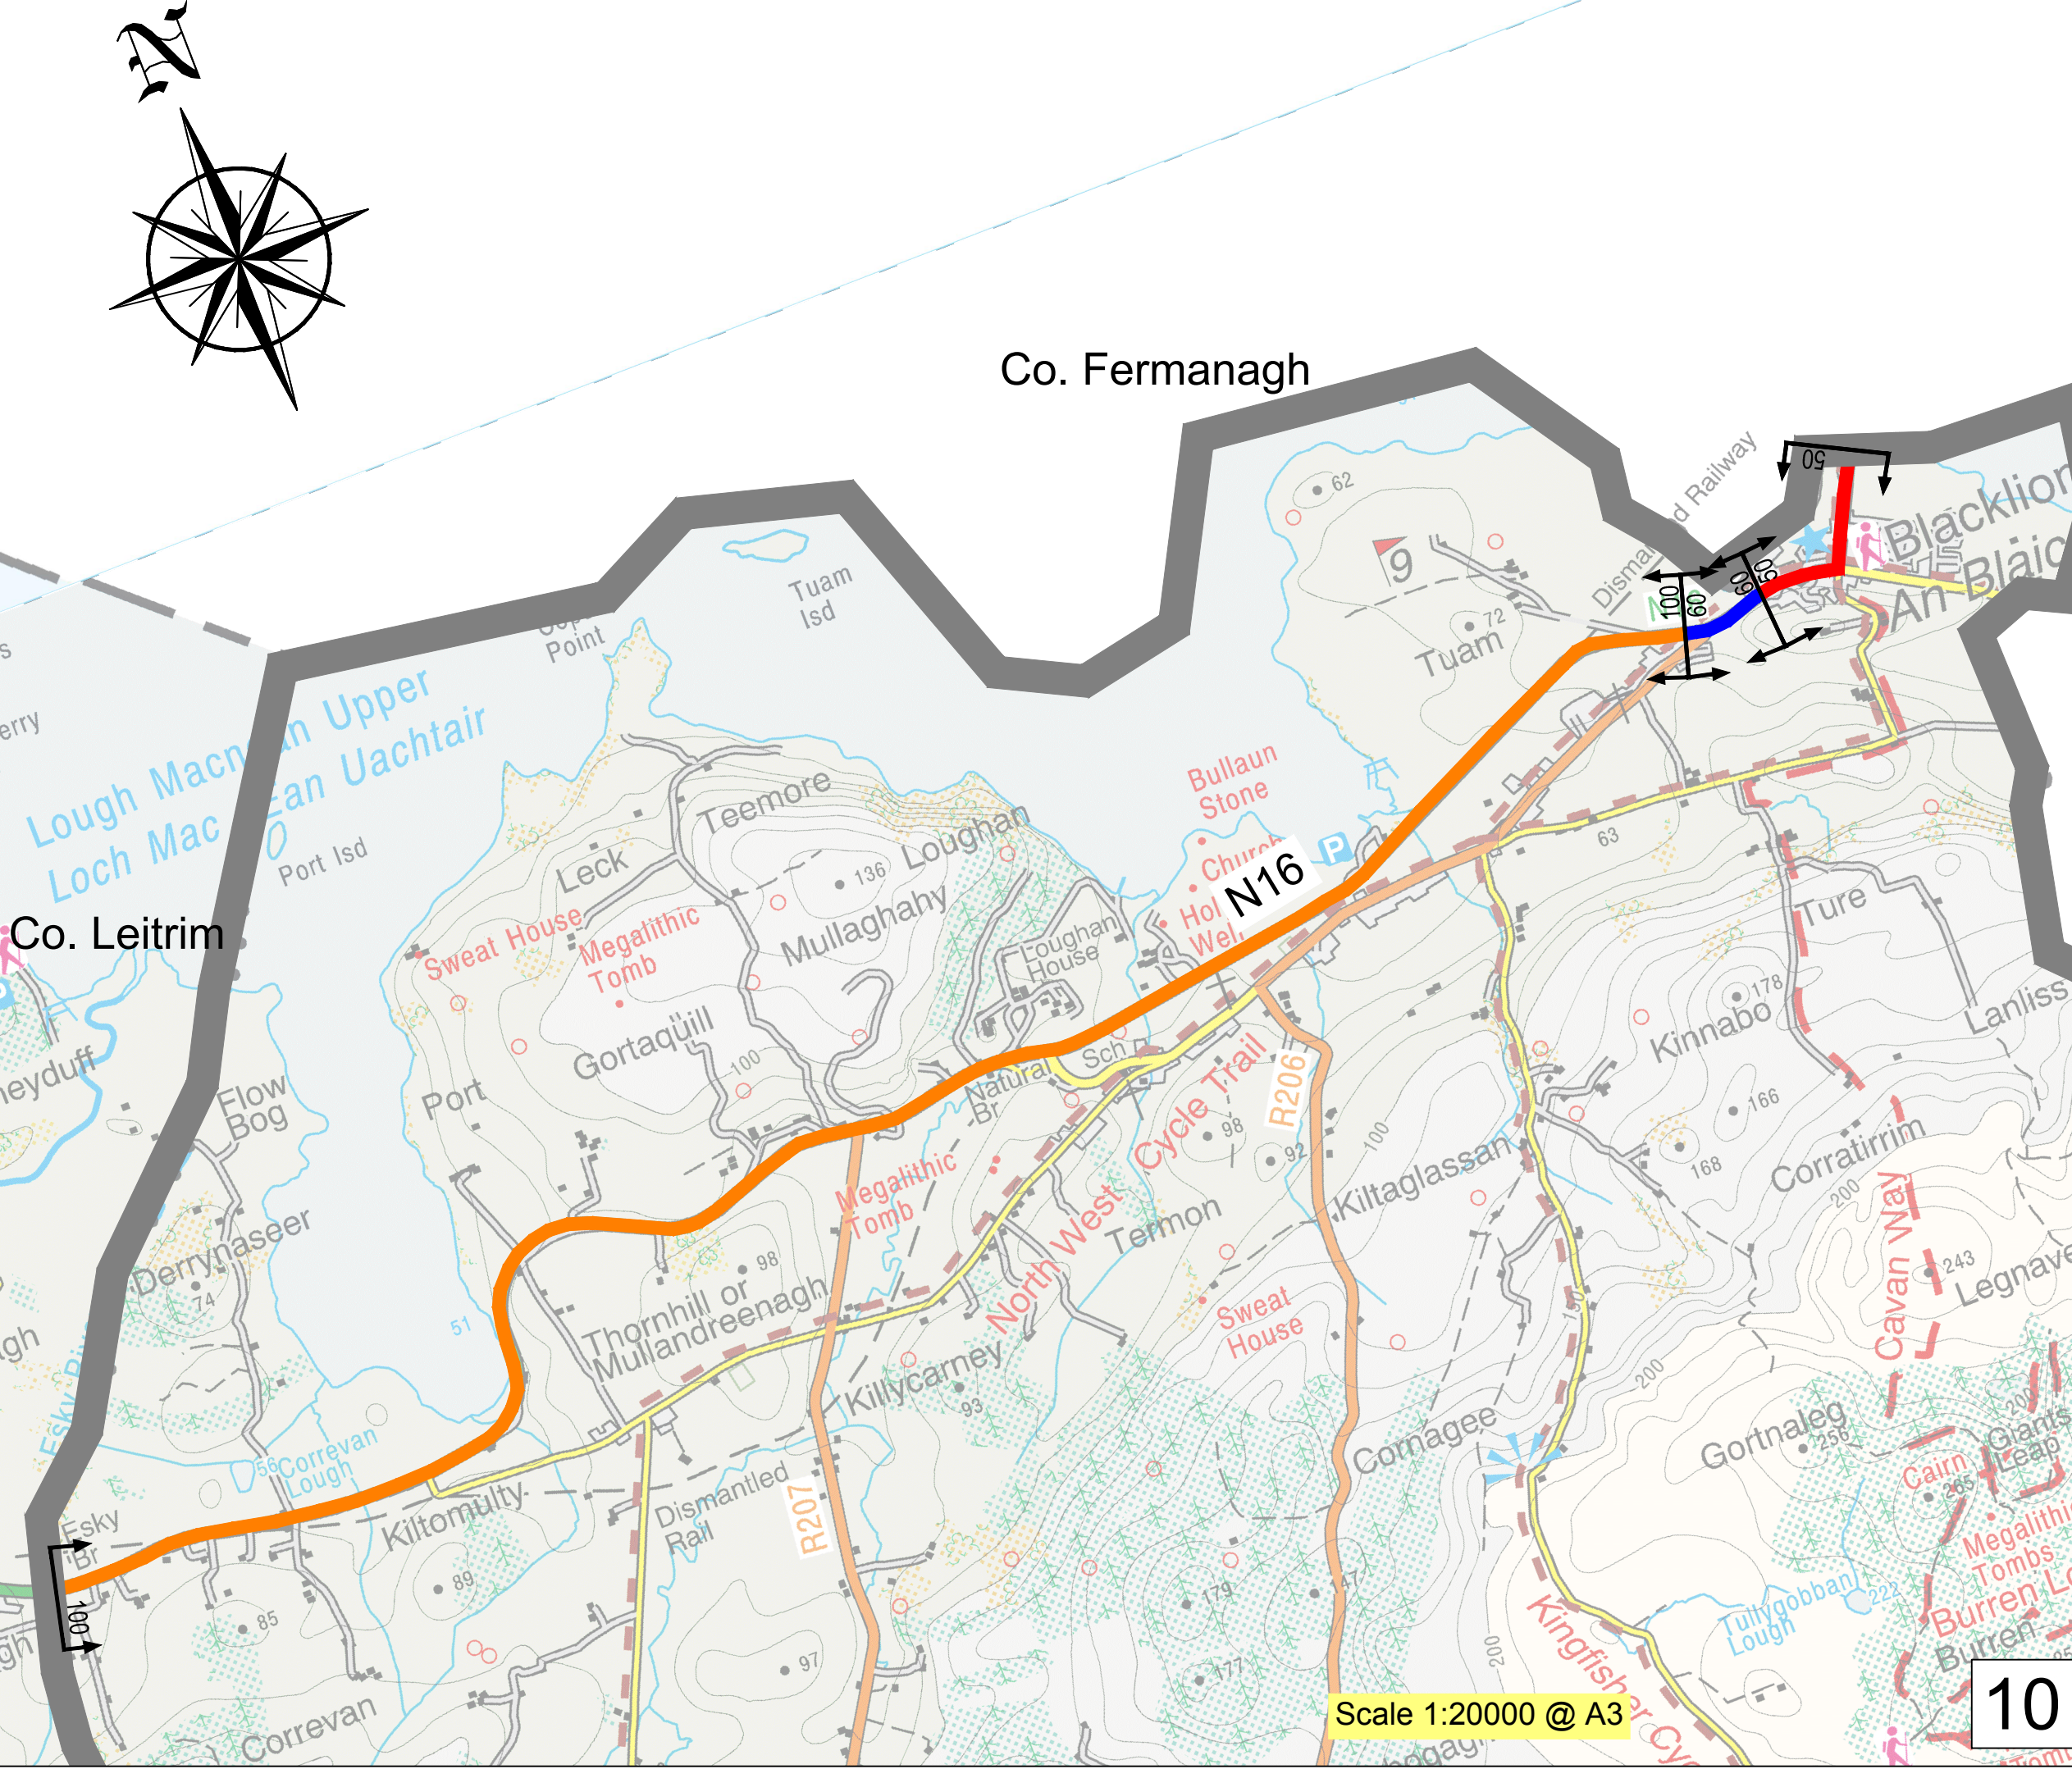

Co. Fermanagh

Co. Leitrim

- 100km/h zone
- 80km/h zone
- 60km/h zone
- 50km/h zone

Please Note:-
 This map is for reference purposes only.
 Measurements to be taken from text in schedule.

CAVAN COUNTY COUNCIL

Special Speed Limits 2020

 Paddy Connaughton Director Of Services Roads And Infrastructure Cavan County Council Courthouse Farnham St. Cavan	Date:- January 2020
	Drawn M.F.
	Checked O.M.
	Drawing No. N-10

Scale 1:20000 @ A3

10