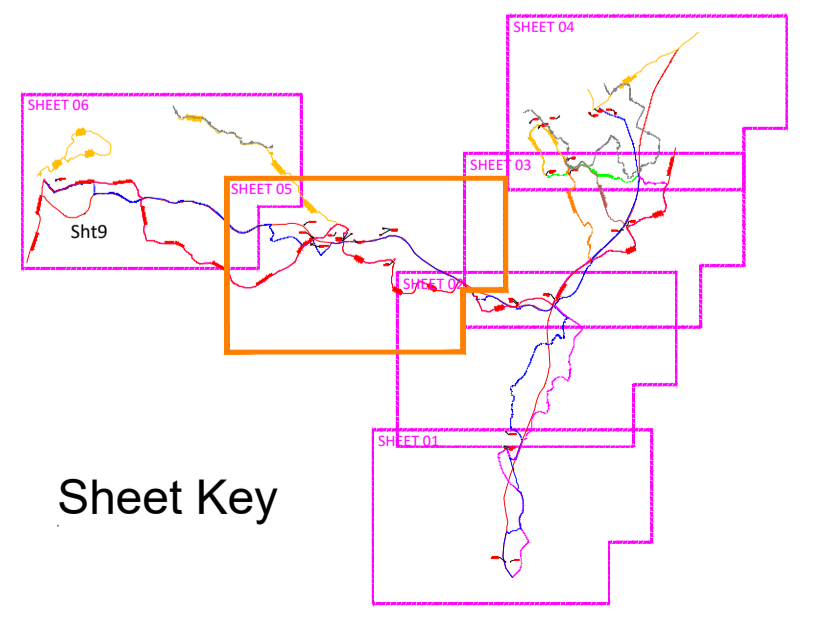

INFORMATION ONLY
 THIS DRAWING HAS BEEN ISSUED FOR INFORMATION PURPOSES ONLY AND MUST NOT BE USED FOR CONSTRUCTION UNDER ANY CIRCUMSTANCES

LEGEND	
CAVAN GREENWAY MAIN ROUTE OPTIONS	LEADING TO CASTLESANDERSON ROUTE OPTIONS
Red Route Option	Yellow Route Option
Blue Route Option	Brown Route Option
Magenta Route Option	Green Route Option
CAVAN GREENWAY MAIN ROUTE CORRIDORS	LEADING TO CASTLESANDERSON ROUTE OPTIONS CORRIDOR
Red Route Option Corridor	Yellow Route Option Corridor
Blue Route Option Corridor	Brown Route Option Corridor
Magenta Route Option Corridor	Green Route Option Corridor
Existing Recreational Trails	NI / ROI Boundary
Proposed Recreational Trails	(Existing) Kingfisher Cycle Trail

Sheet Key