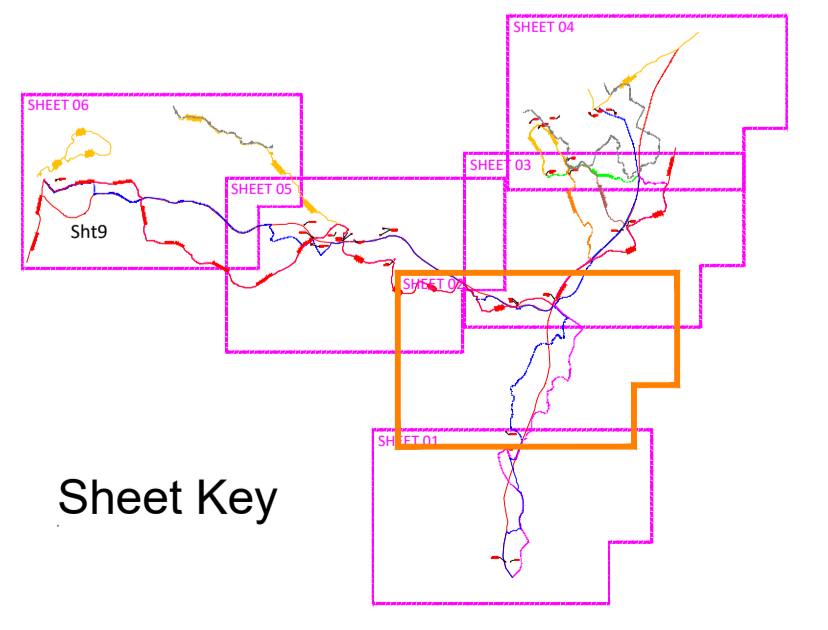

INFORMATION ONLY
 THIS DRAWING HAS BEEN ISSUED FOR INFORMATION PURPOSES ONLY AND MUST NOT BE USED FOR CONSTRUCTION UNDER ANY CIRCUMSTANCES

LEGEND	
CAVAN GREENWAY MAIN ROUTE OPTIONS	LEADING TO CASTLESANDERSON ROUTE OPTIONS
Red Route Option	Yellow Route Option
Blue Route Option	Brown Route Option
Magenta Route Option	Green Route Option
CAVAN GREENWAY MAIN ROUTE CORRIDORS	LEADING TO CASTLESANDERSON ROUTE OPTIONS CORRIDOR
Red Route Option Corridor	Yellow Route Option Corridor
Blue Route Option Corridor	Brown Route Option Corridor
Magenta Route Option Corridor	Green Route Option Corridor
Existing Recreational Trails	NI / ROI Boundary
Proposed Recreational Trails	(Existing) Kingfisher Cycle Trail

Sheet Key