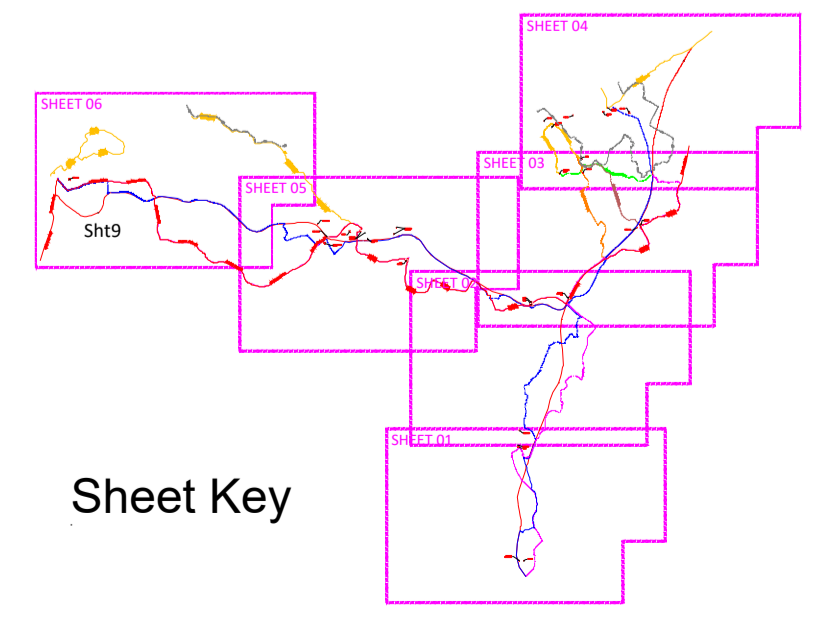

**INFORMATION ONLY**  
 THIS DRAWING HAS BEEN ISSUED FOR INFORMATION PURPOSES ONLY AND MUST NOT BE USED FOR CONSTRUCTION UNDER ANY CIRCUMSTANCES

LEGEND	
Blue Route Option	Yellow Route Option
Magenta Route Option	Brown Route Option
CAVAN GREENWAY MAIN ROUTE CORRIDORS	LEADING TO CASTLESAUNDERSON ROUTE OPTIONS CORRIDOR
Red Route Option Corridor	Yellow Route Option Corridor
Blue Route Option Corridor	Brown Route Option Corridor
Magenta Route Option Corridor	Green Route Option Corridor
Existing Recreational Trails	NI / ROI Boundary
Proposed Recreational Trails	Existing Kingfisher Cycle Trail

Sheet Key