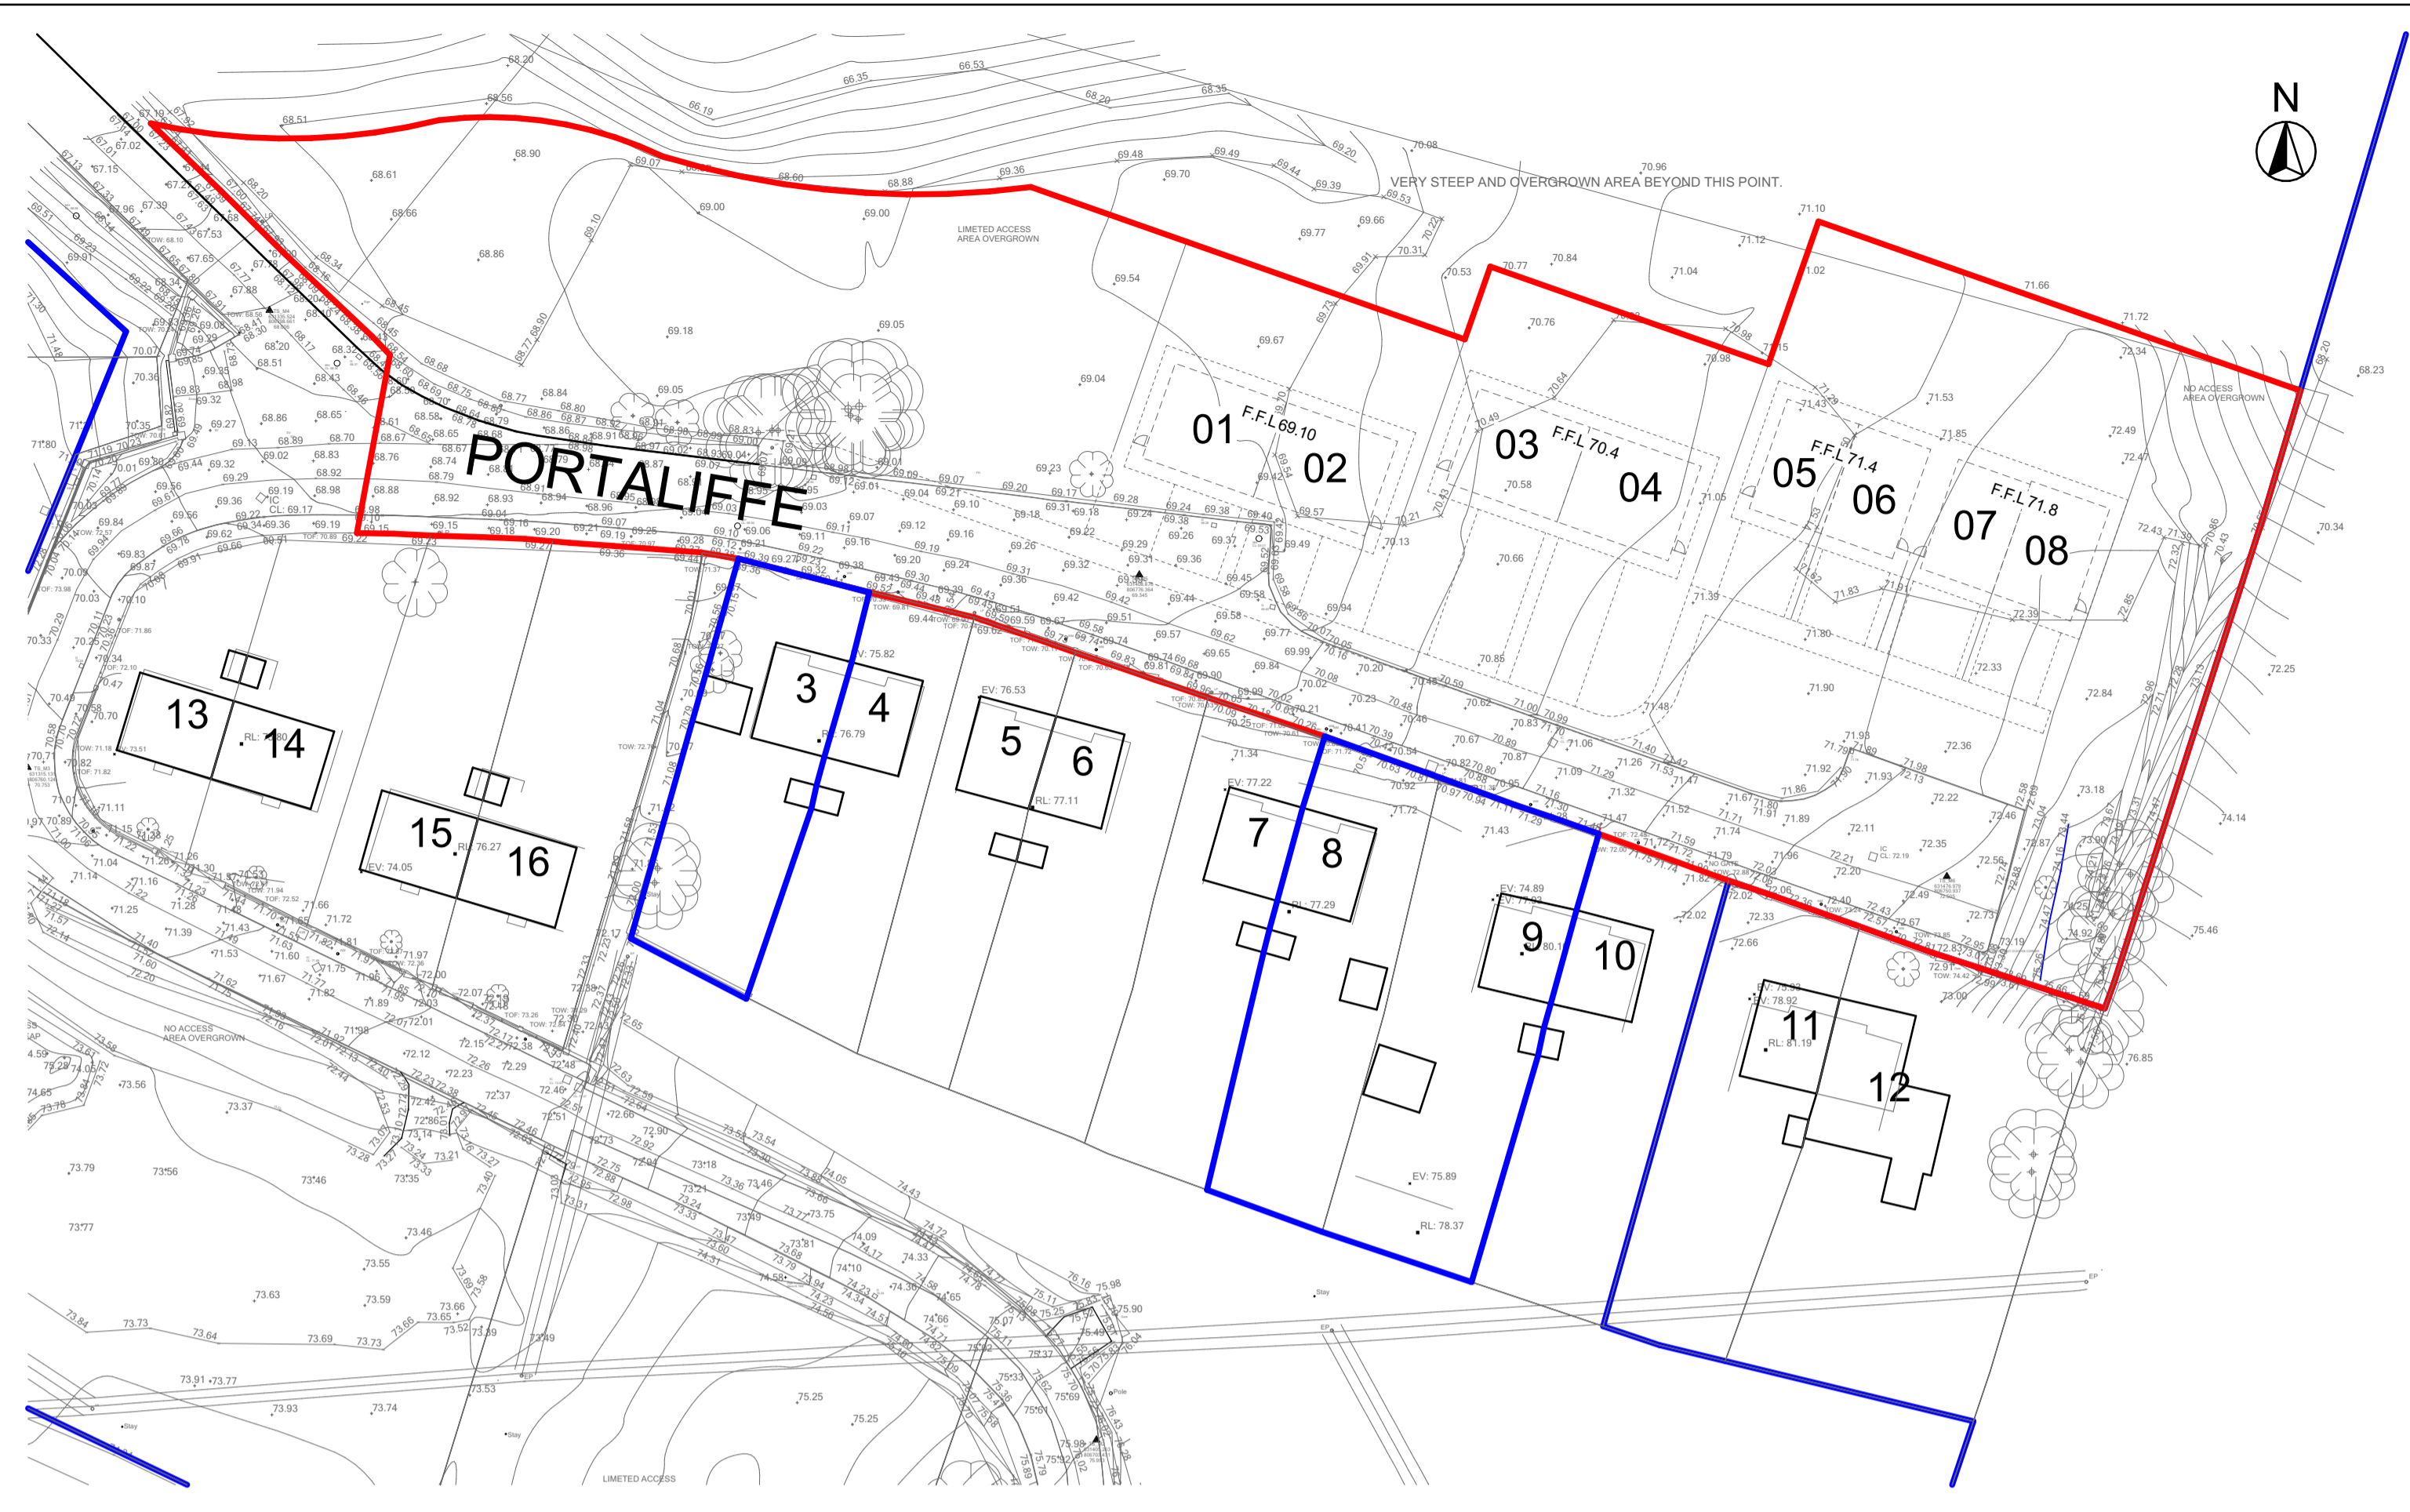

Site Layout Plan

1:500

Site Survey

1:500

Site Layout with Services

1:500

Site Location Map

1:2500

Site Layout Plan
Scale: 1:500

Site Boundary (Area: 1.65 Acres / 0.67 Hectares)
Folio No. CN1768F
Total Landholdings (Area: 13.74 Acres / 5.56 Hectares)
OS Map X, Y Coord.: 631475, 806775
OS Licence No: AR0031623

Scale @	Dwg no.	Amend.
As indicated	PL 23-018-001	
Date:	Description:	
23/08/2023	Site Layout Plan, Site Layout Plan & Services, Site Survey & Site Location Map	
Drawn by:		
J Mrowiec		
Checked by:		
E Gilsenan		