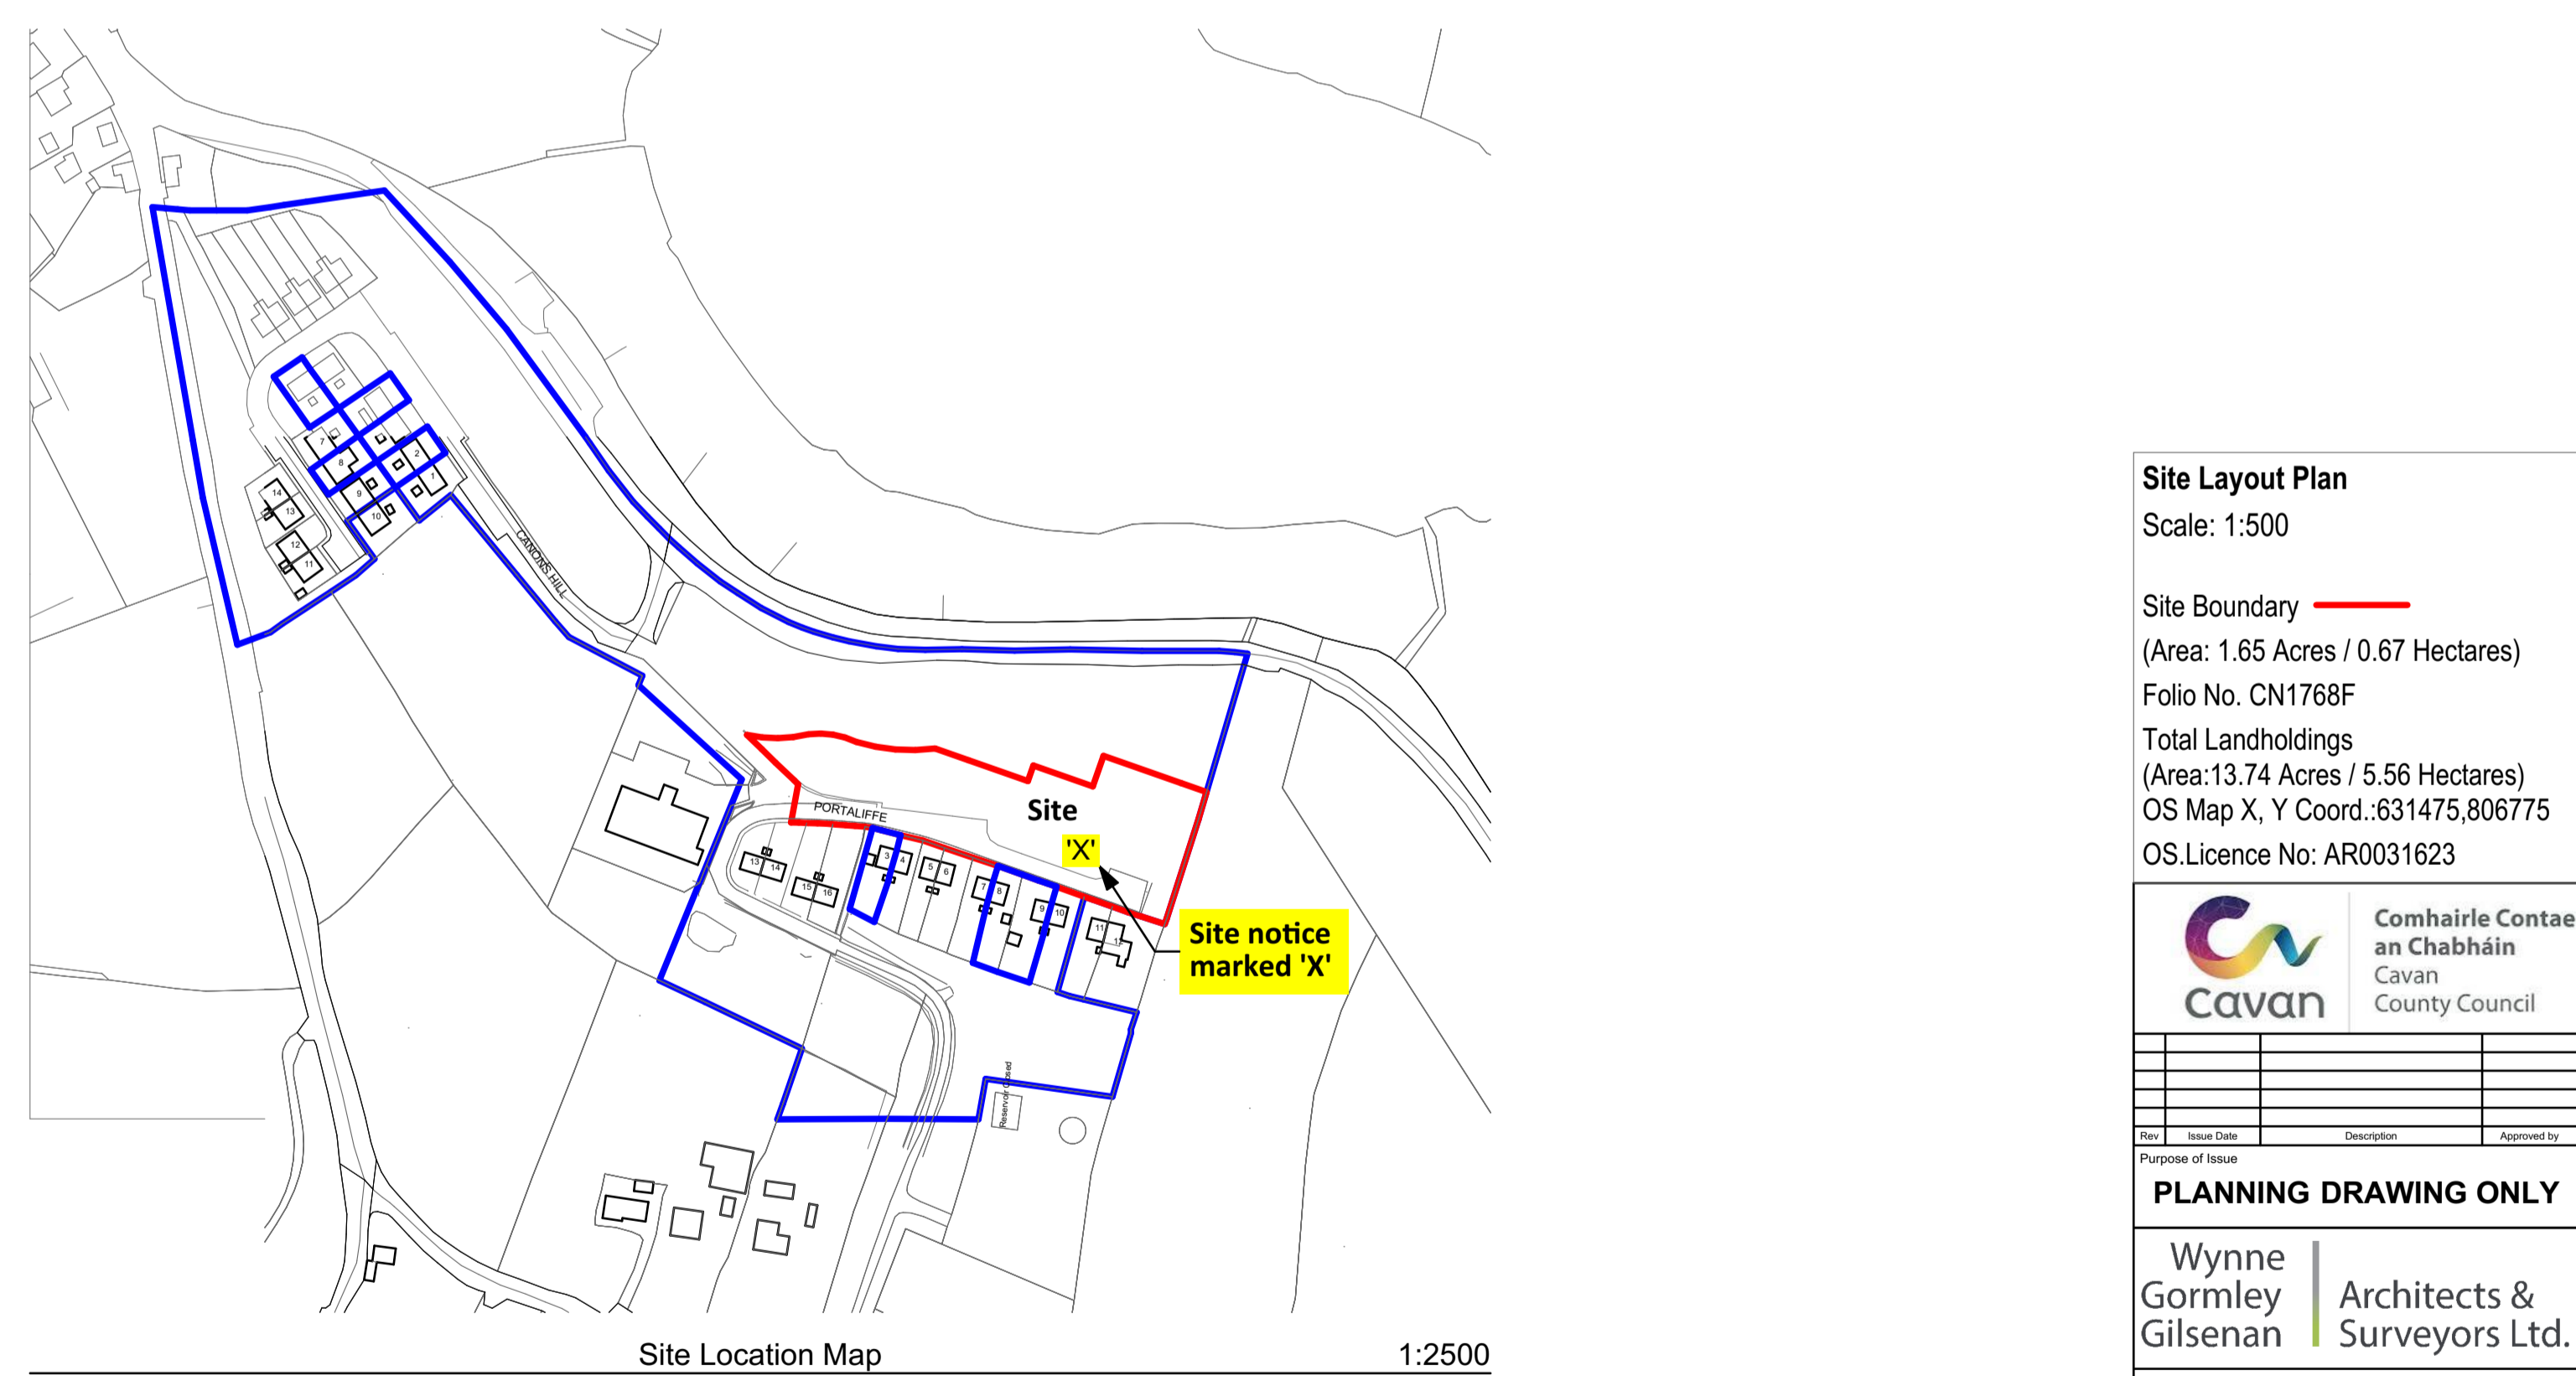

Site Layout Plan

1:500

Site Survey

1:500

Site Layout with Services

1:500

Site Location Map

1:2500

Site Layout Plan
Scale: 1:500

Site Boundary (Area: 1.65 Acres / 0.67 Hectares)
Folio No. CN1768F
Total Landholdings (Area: 13.74 Acres / 5.56 Hectares)
OS Map X, Y Coord.: 631475, 806775
OS Licence No: AR0031623

Rev.	Issue Date	Description	Approved by

PLANNING DRAWING ONLY

Wynne Gormley Architects & Surveyors Ltd.
Gilsenan

WGG ARCHITECTS & SURVEYORS LTD
COPYRIGHT RESERVED

PROPOSED HOUSING DEVELOPMENT @ PORTALIFFE, KILLESHANDRA, CO. CAVAN FOR CAVAN COUNTY COUNCIL

Scale @	Dwg no.	Amend.
As indicated	PL 23-018-001	
Date:	Description:	
23/08/2023	Site Layout Plan, Site Layout Plan & Services, Site Survey & Site Location Map	
Drawn by:		
J Mrowiec		
Checked by:		
E Gilsenan		