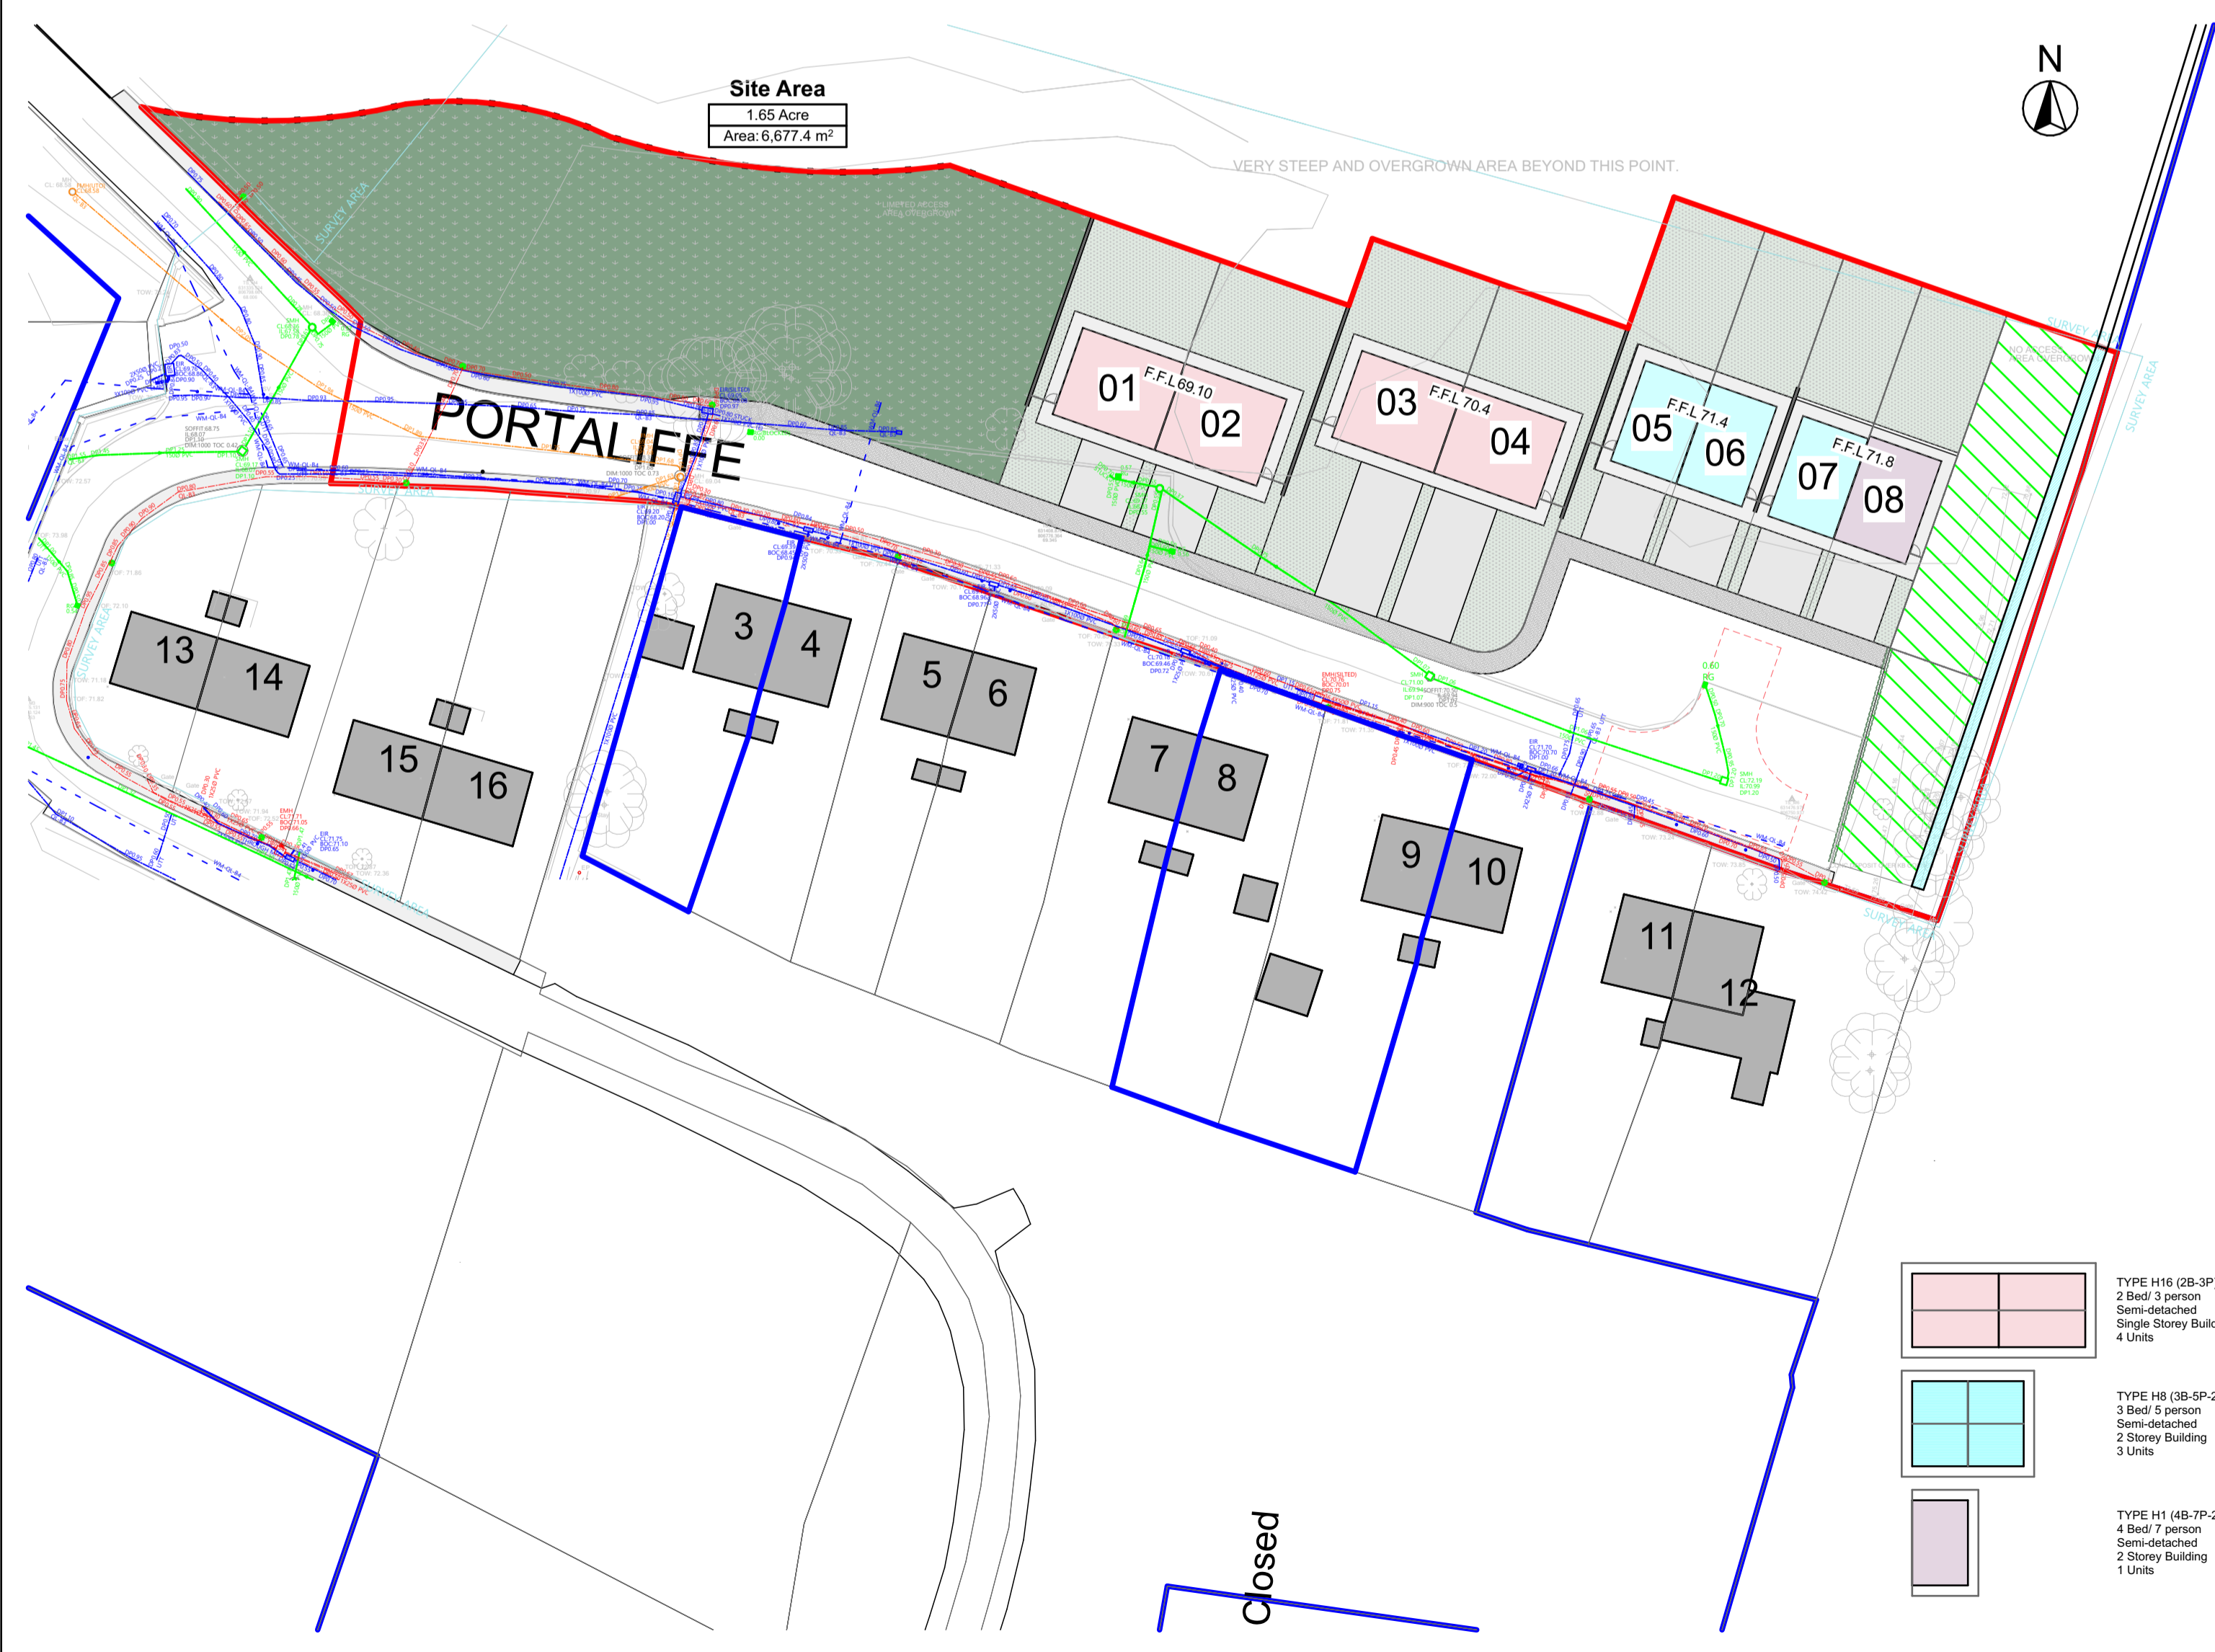

Site Layout Plan

1:500

Site Survey

1:500

Site Layout with Services

1:500

Site Location Map

1:2500

Site Layout Plan
Scale: 1:500

Site Boundary (Area: 1.65 Acres / 0.67 Hectares)
Folio No. CN1768F
Total Landholdings (Area: 13.74 Acres / 5.56 Hectares)
OS Map X, Y Coord.: 631475, 806775
OS Licence No: AR0031623

Scale @	Dwg no.	Amend.
As indicated	PL 23-018-001	
Date:	Description:	
23/08/2023	Site Layout Plan, Site Layout Plan & Services, Site Survey & Site Location Map	
Drawn by:		
J Mrowiec		
Checked by:		
E Gilsenan		