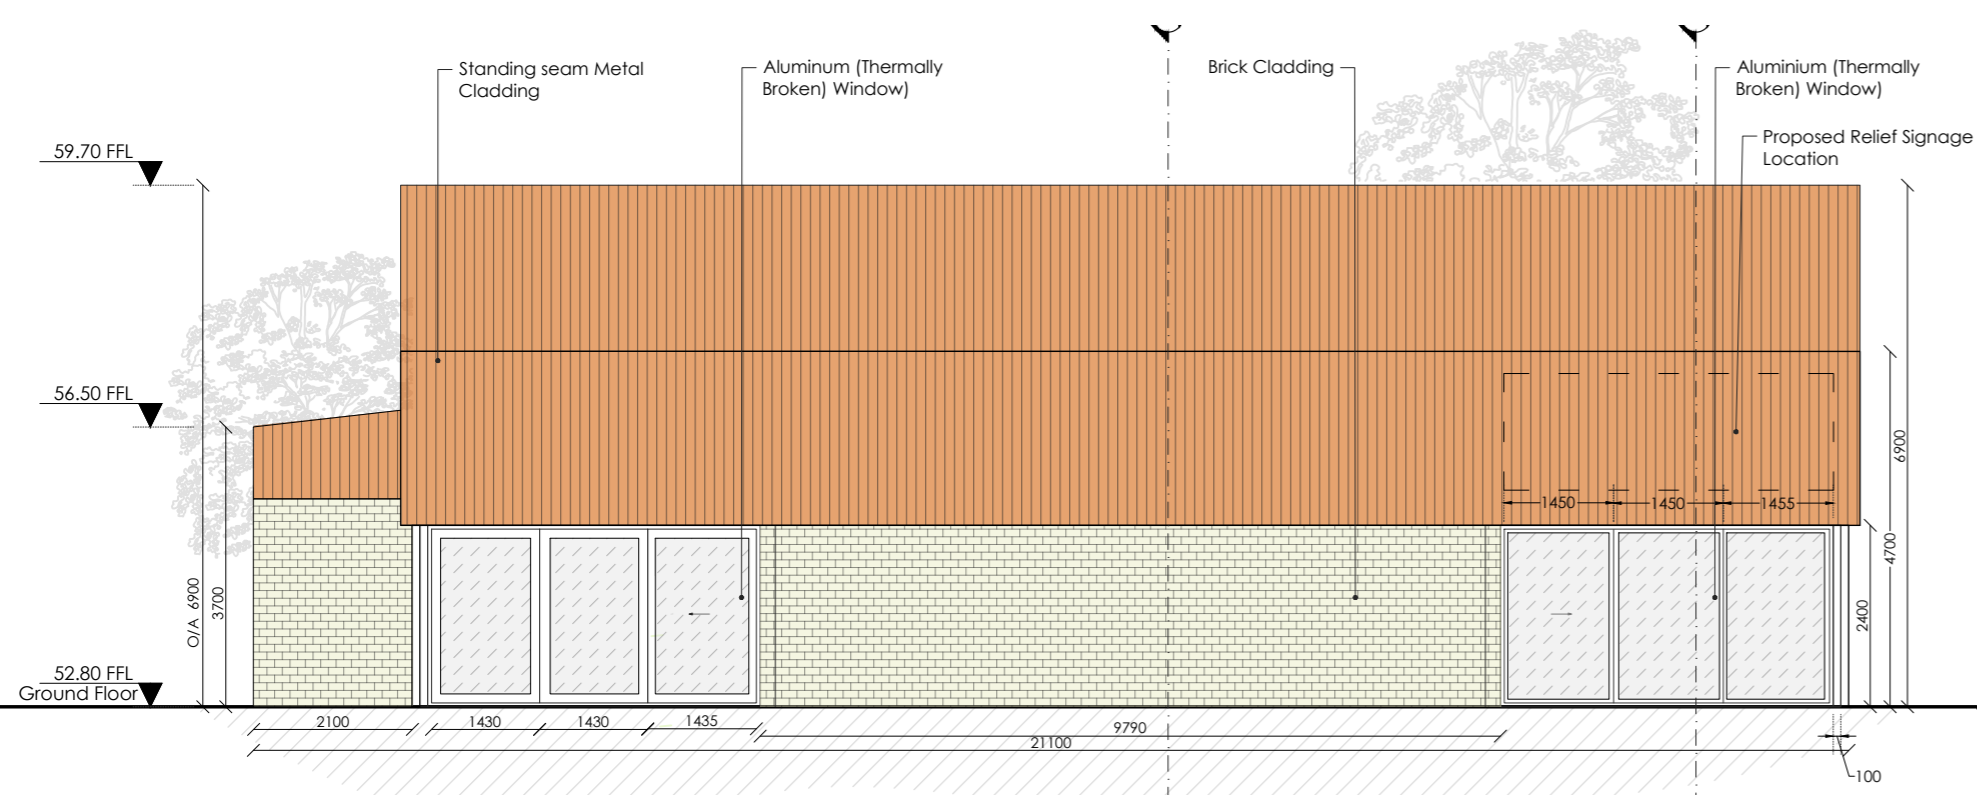

Proposed Front Elevation
SCALE 1:100

Proposed Rear Elevation
SCALE 1:100

Proposed Right Elevation
SCALE 1:100

Proposed Left Elevation
SCALE 1:100

craftstudio architecture Old Train Station, North Road, Monaghan, H18 YK54 T +353 (0) 47 71568 E info@craftstudio.ie W www.craftstudio.ie	Client:	Cavan Co. Co	Project:	Mooney Hall Fair Green Regeneration Project	Scale:	1:100 @A2	Sheet:	
	Address:	Main Street Blacklion, Co. Cavan	Drawing Title:	Proposed Elevations	Date:	Oct 2023	Project Stage:	Planning
					File Name:	203 GA 23-05		