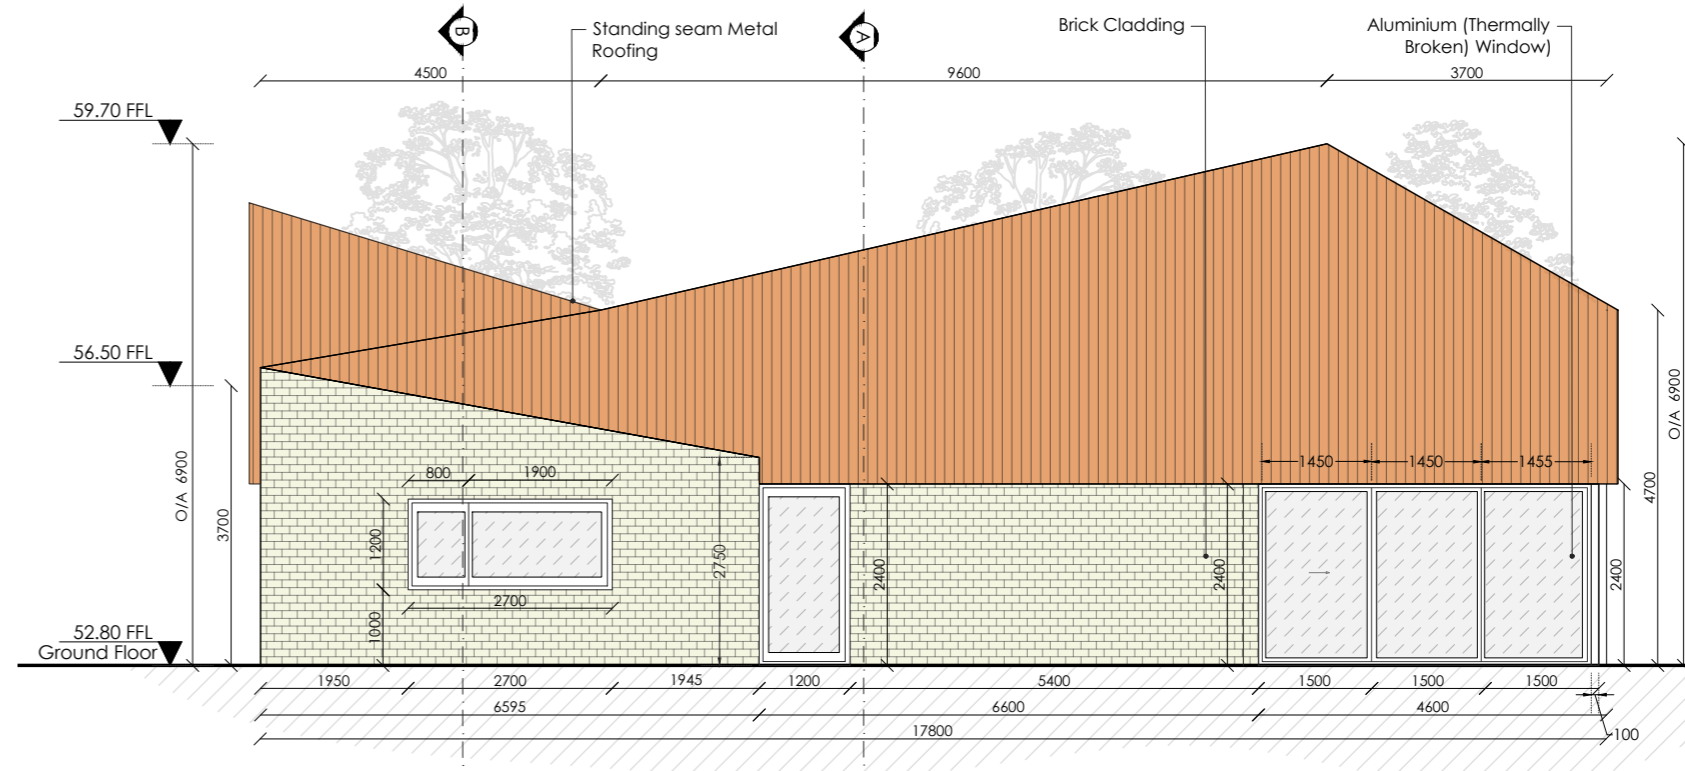

Proposed Front Elevation
SCALE 1:100

Proposed Rear Elevation
SCALE 1:100

Proposed Right Elevation
SCALE 1:100

Proposed Left Elevation
SCALE 1:100

craftstudio architecture Old Train Station, North Road, Monaghan, H18 YK54 T +353 (0) 47 71568 E info@craftstudio.ie W www.craftstudio.ie	Client:	Cavan Co. Co	Project:	Mooney Hall Fair Green Regeneration Project	Scale:	1:100 @A2	Sheet:	
	Address:	Main Street Blacklion, Co. Cavan	Drawing Title:	Proposed Elevations	Date:	Oct 2023	Project Stage:	Planning
					File Name:	203 GA 23-05		