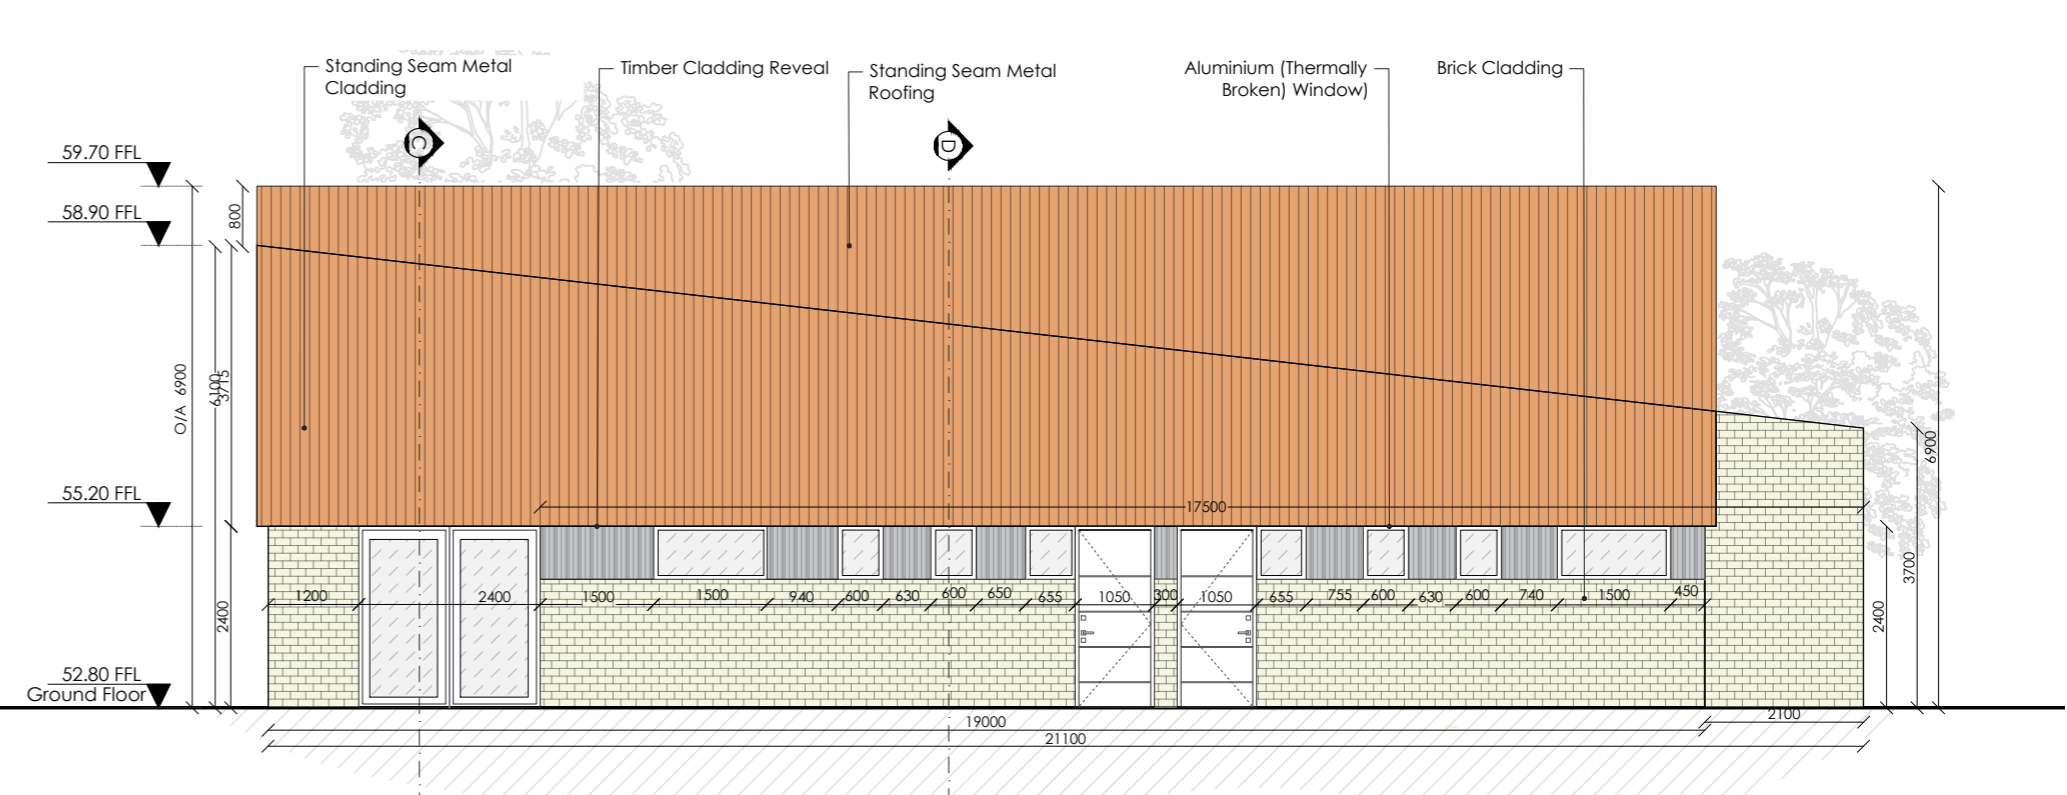

Proposed Front Elevation
SCALE 1:100

Proposed Rear Elevation
SCALE 1:100

Proposed Right Elevation
SCALE 1:100

Proposed Left Elevation
SCALE 1:100

craftstudio architecture Old Train Station, North Road, Monaghan, H18 YK54 T +353 (0) 47 71568 E info@craftstudio.ie W www.craftstudio.ie	Client:	Cavan Co. Co	Project:	Mooney Hall Fair Green Regeneration Project	Scale:	1:100 @A2	Sheet:	
	Address:	Main Street Blacklion, Co. Cavan	Drawing Title:	Proposed Elevations	Date:	Oct 2023	Project Stage:	Planning
					File Name:	203 GA 23-05		