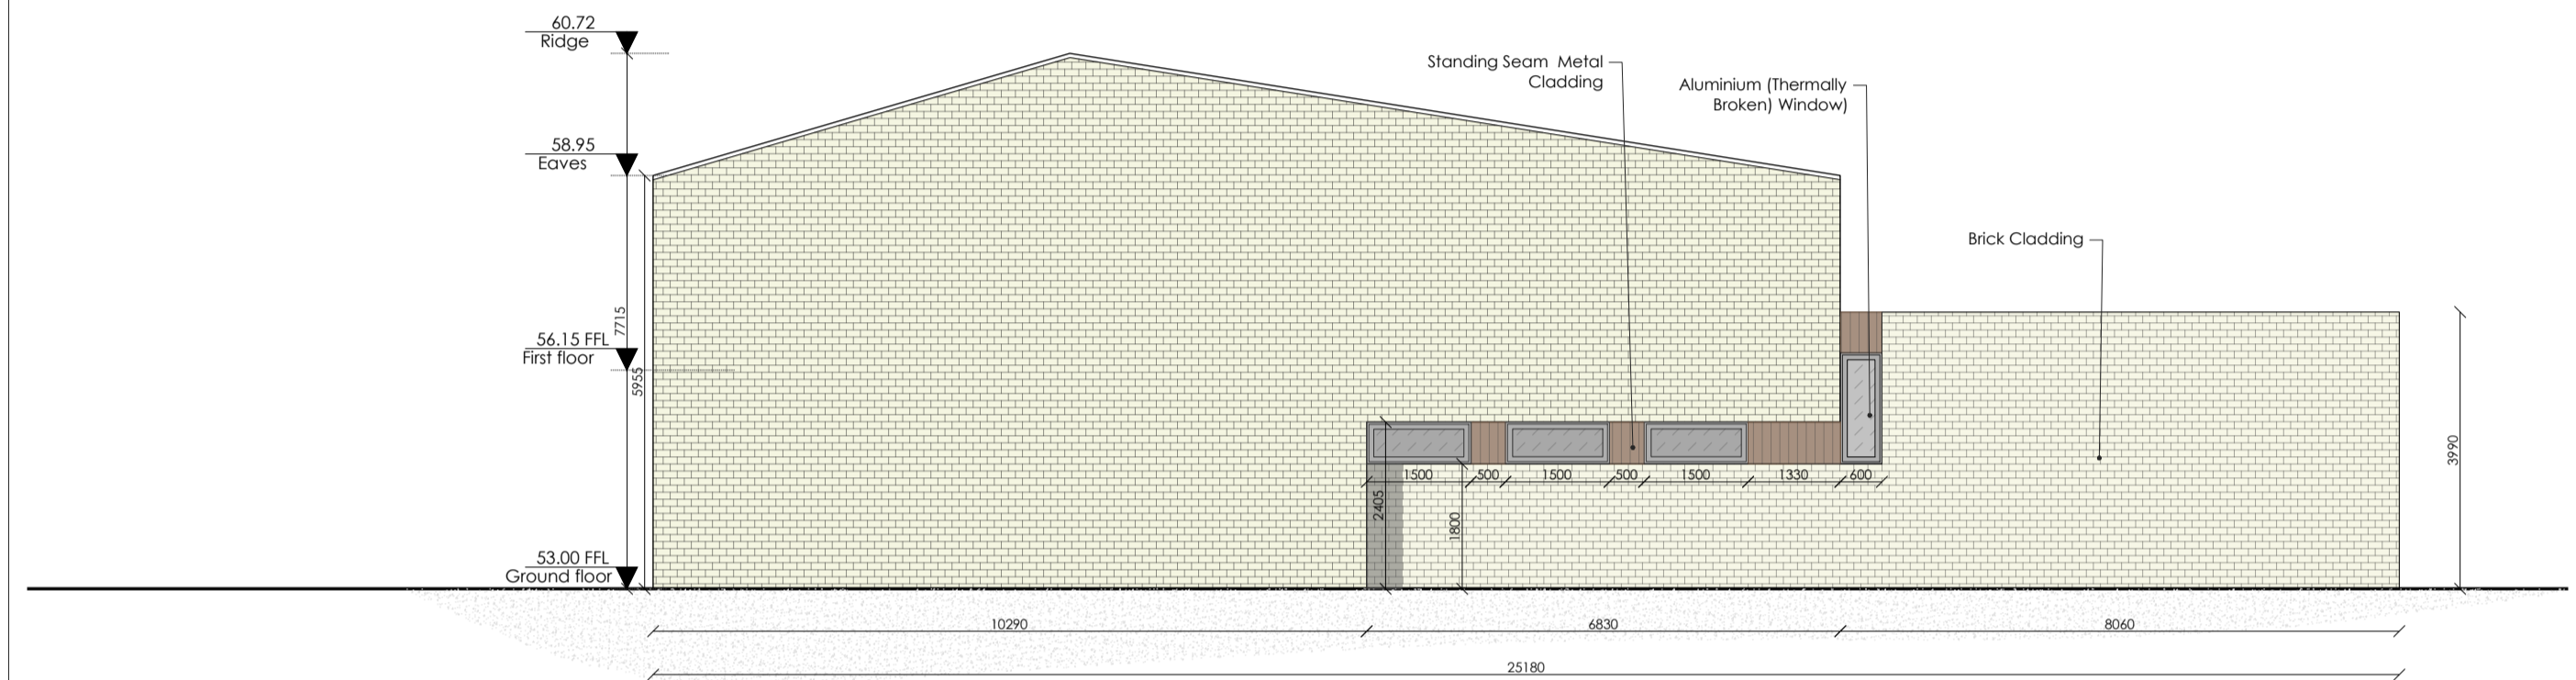

Proposed Front Elevation  
SCALE 1:100

Proposed Right Elevation  
SCALE 1:100

Proposed Rear Elevation  
SCALE 1:100

Proposed Left Elevation  
SCALE 1:100

<b>craftstudio</b> architecture Old Train Station, North Road, Monaghan, H18 YK54 T +353 (0) 47 71568 E info@craftstudio.ie W www.craftstudio.ie	Client: Cavan Co. Co	Project: Mooney Hall Fair Green Regeneration Project	Scale: 1:100 @A2	Sheet:
	Address: Main Street Blacklion, Co. Cavan	Drawing Title: Proposed Elevations	Date: Oct 2023	Project Stage: Planning
			File Name: 103 GA 23-05	