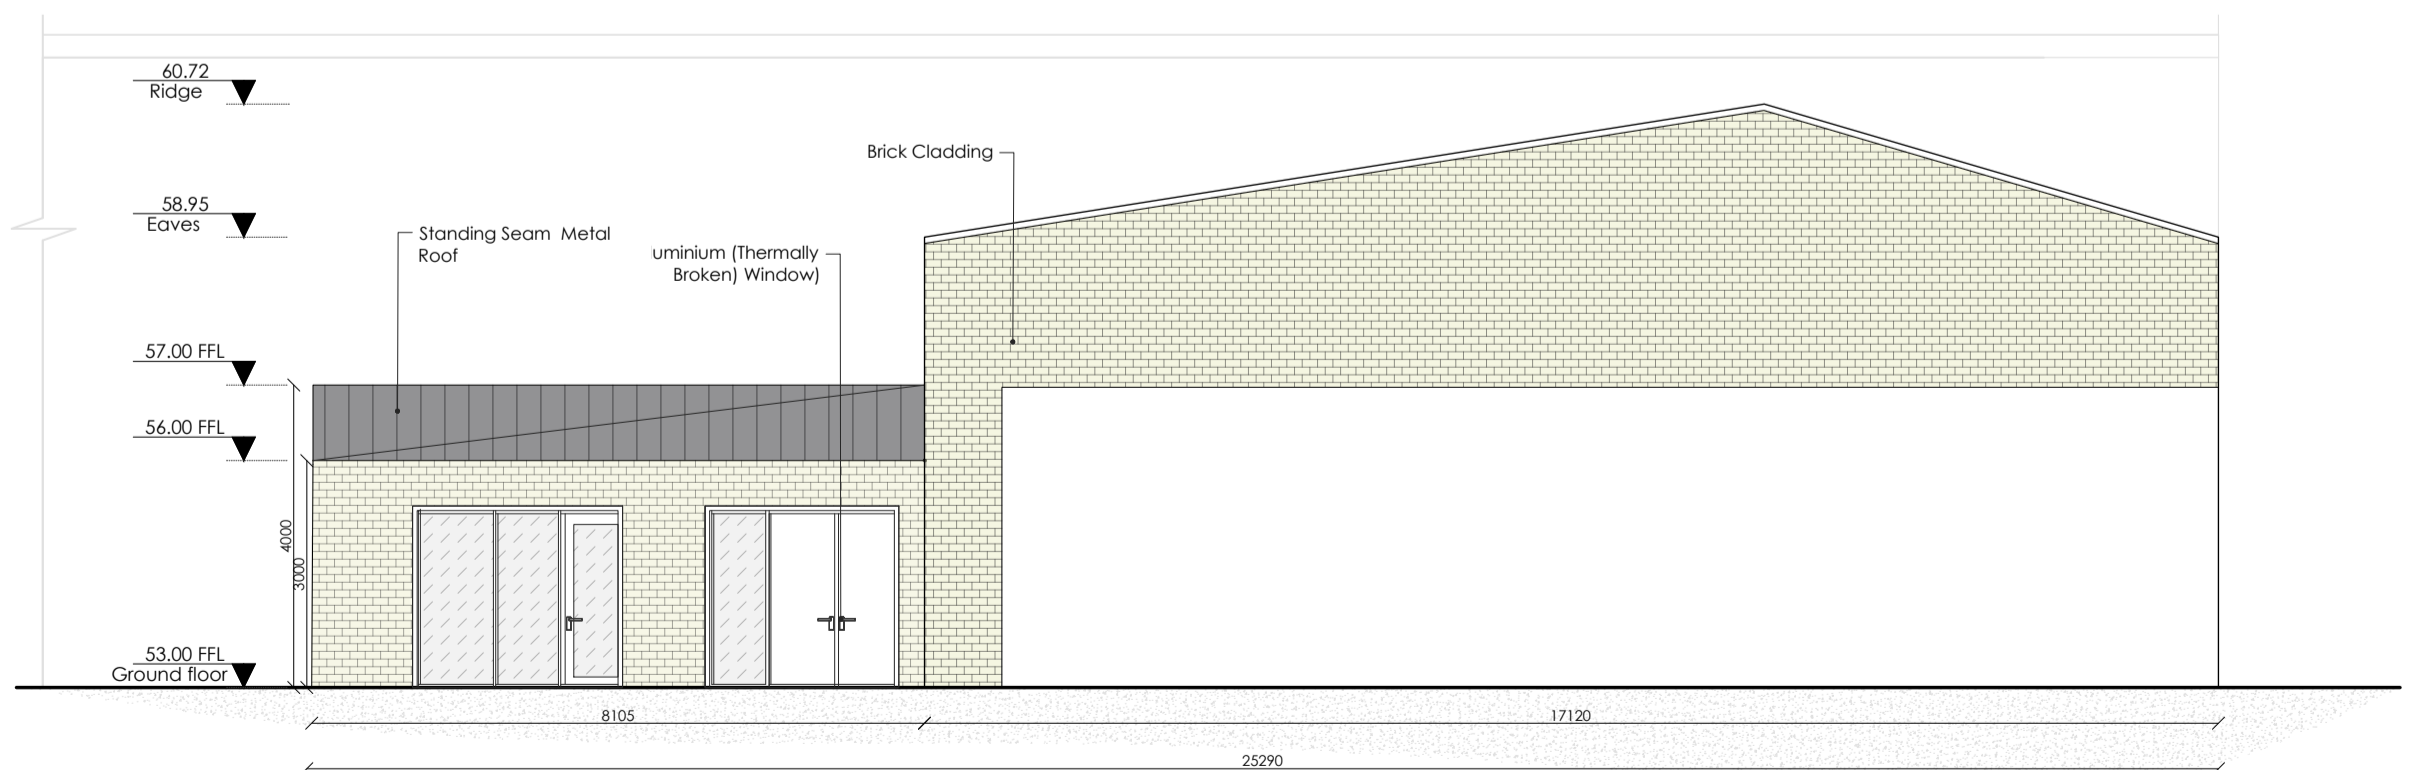

Proposed Front Elevation  
SCALE 1:100

Proposed Right Elevation  
SCALE 1:100

Proposed Rear Elevation  
SCALE 1:100

Proposed Left Elevation  
SCALE 1:100

<b>craftstudio</b> architecture Old Train Station, North Road, Monaghan, H18 YK54 T +353 (0) 47 71568 E info@craftstudio.ie W www.craftstudio.ie	Client: Cavan Co. Co	Project: Mooney Hall Fair Green Regeneration Project	Scale: 1:100 @A2	Sheet:
	Address: Main Street Blacklion, Co. Cavan	Drawing Title: Proposed Elevations	Date: Oct 2023	Project Stage: Planning
			File Name: 103 GA 23-05	