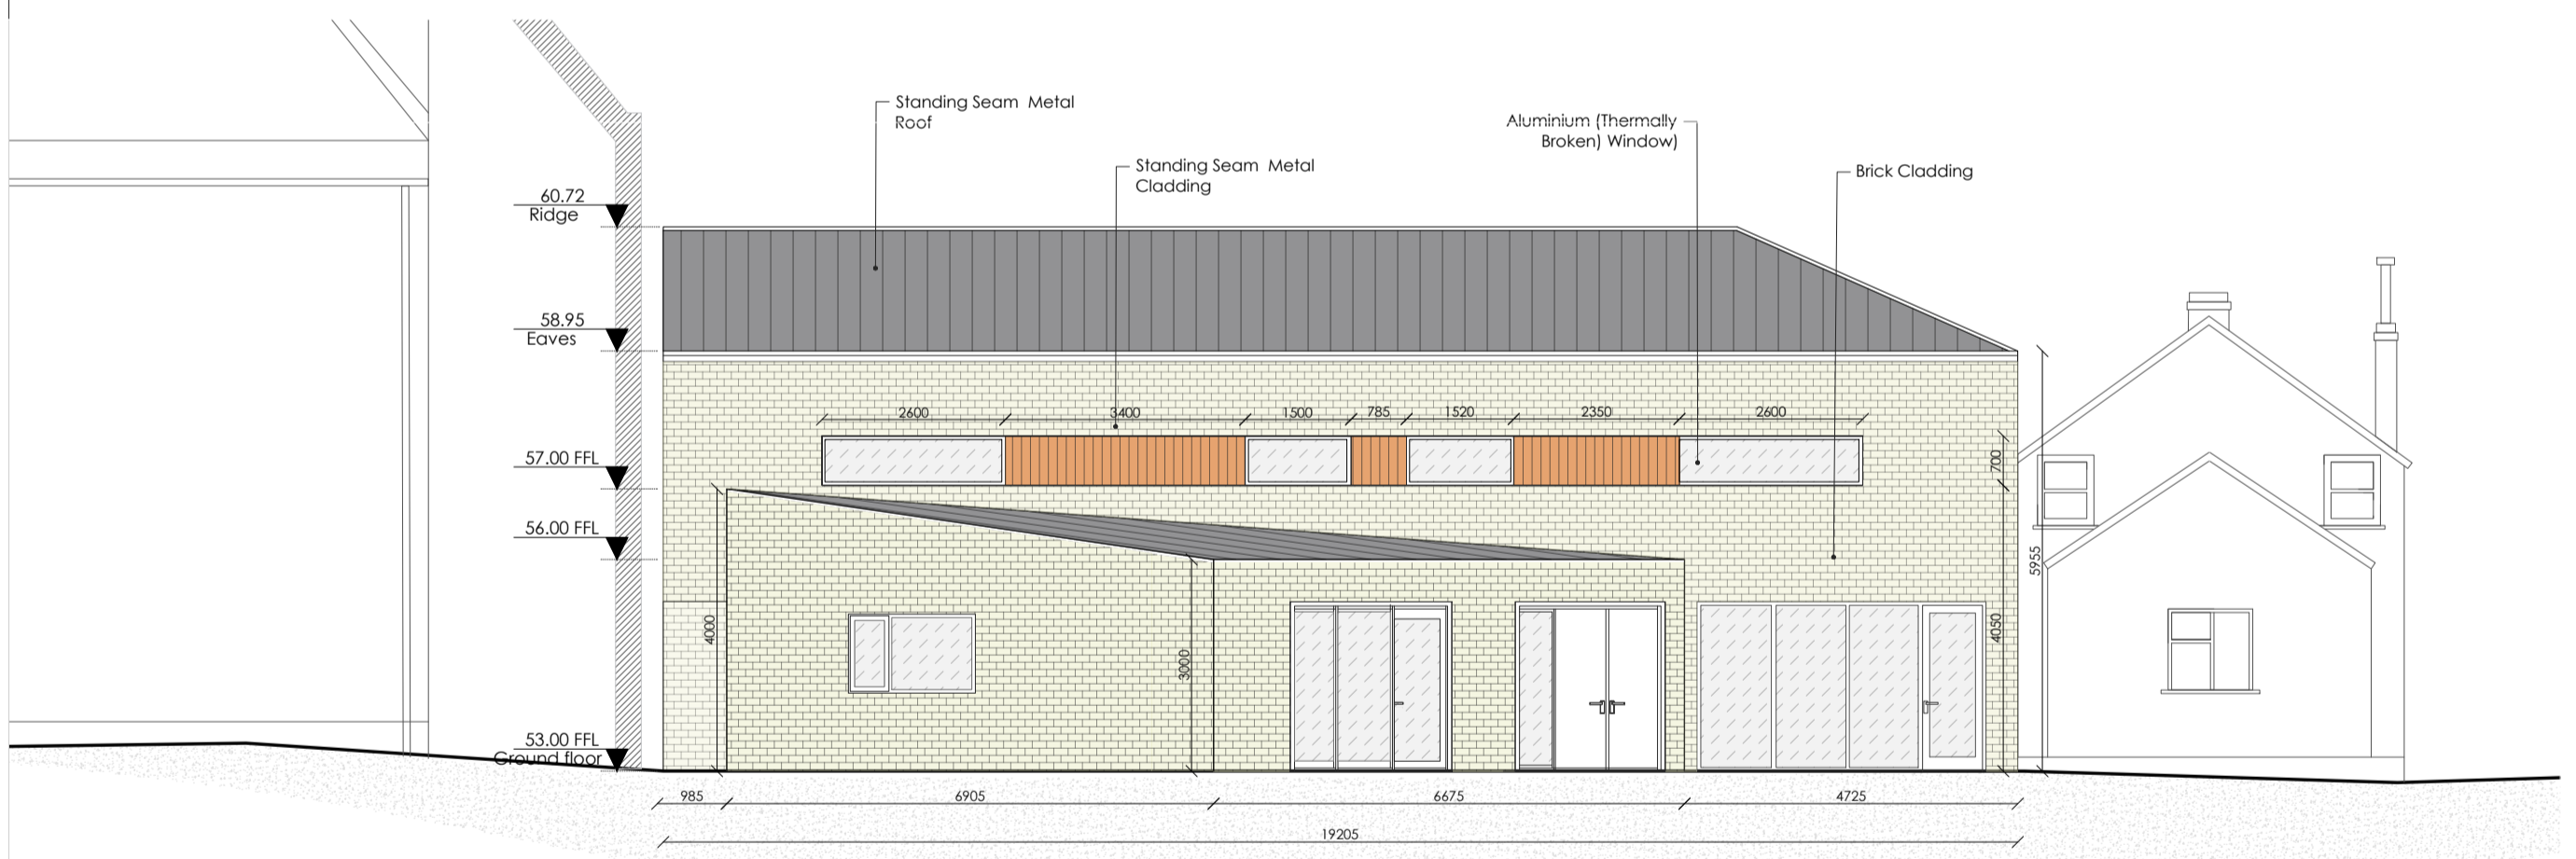

Proposed Front Elevation  
SCALE 1:100

Proposed Right Elevation  
SCALE 1:100

Proposed Rear Elevation  
SCALE 1:100

Proposed Left Elevation  
SCALE 1:100

<b>craftstudio</b> architecture Old Train Station, North Road, Monaghan, H18 YK54 T +353 (0) 47 71568 E info@craftstudio.ie W www.craftstudio.ie	Client: Cavan Co. Co	Project: Mooney Hall Fair Green Regeneration Project	Scale: 1:100 @A2	Sheet:
	Address: Main Street Blacklion, Co. Cavan	Drawing Title: Proposed Elevations	Date: Oct 2023	Project Stage: Planning
			File Name: 103 GA 23-05	