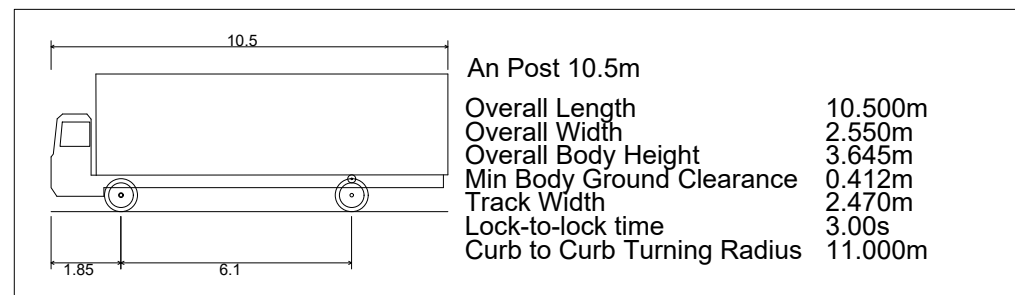

An Post - Vehicle Movement

OSI Licence No.: EN 0042422 © OSI/GOVERNMENT OF IRELAND A3 - © CSEA 2022 - Rev 00

Project	Abbeylands Public Realm		
Dwg. Title	Vehicle Movements - Large Rigid - An Post		
Drawn By	KF	Checked by	CP
Scale	1:500 @ A3	CSEA Job No.	19_134
Date	18-11-2022		
Dwg. Progress	For Information		Dwg. No.
			19_134-CSE-GEN-XX-SK-C-1015