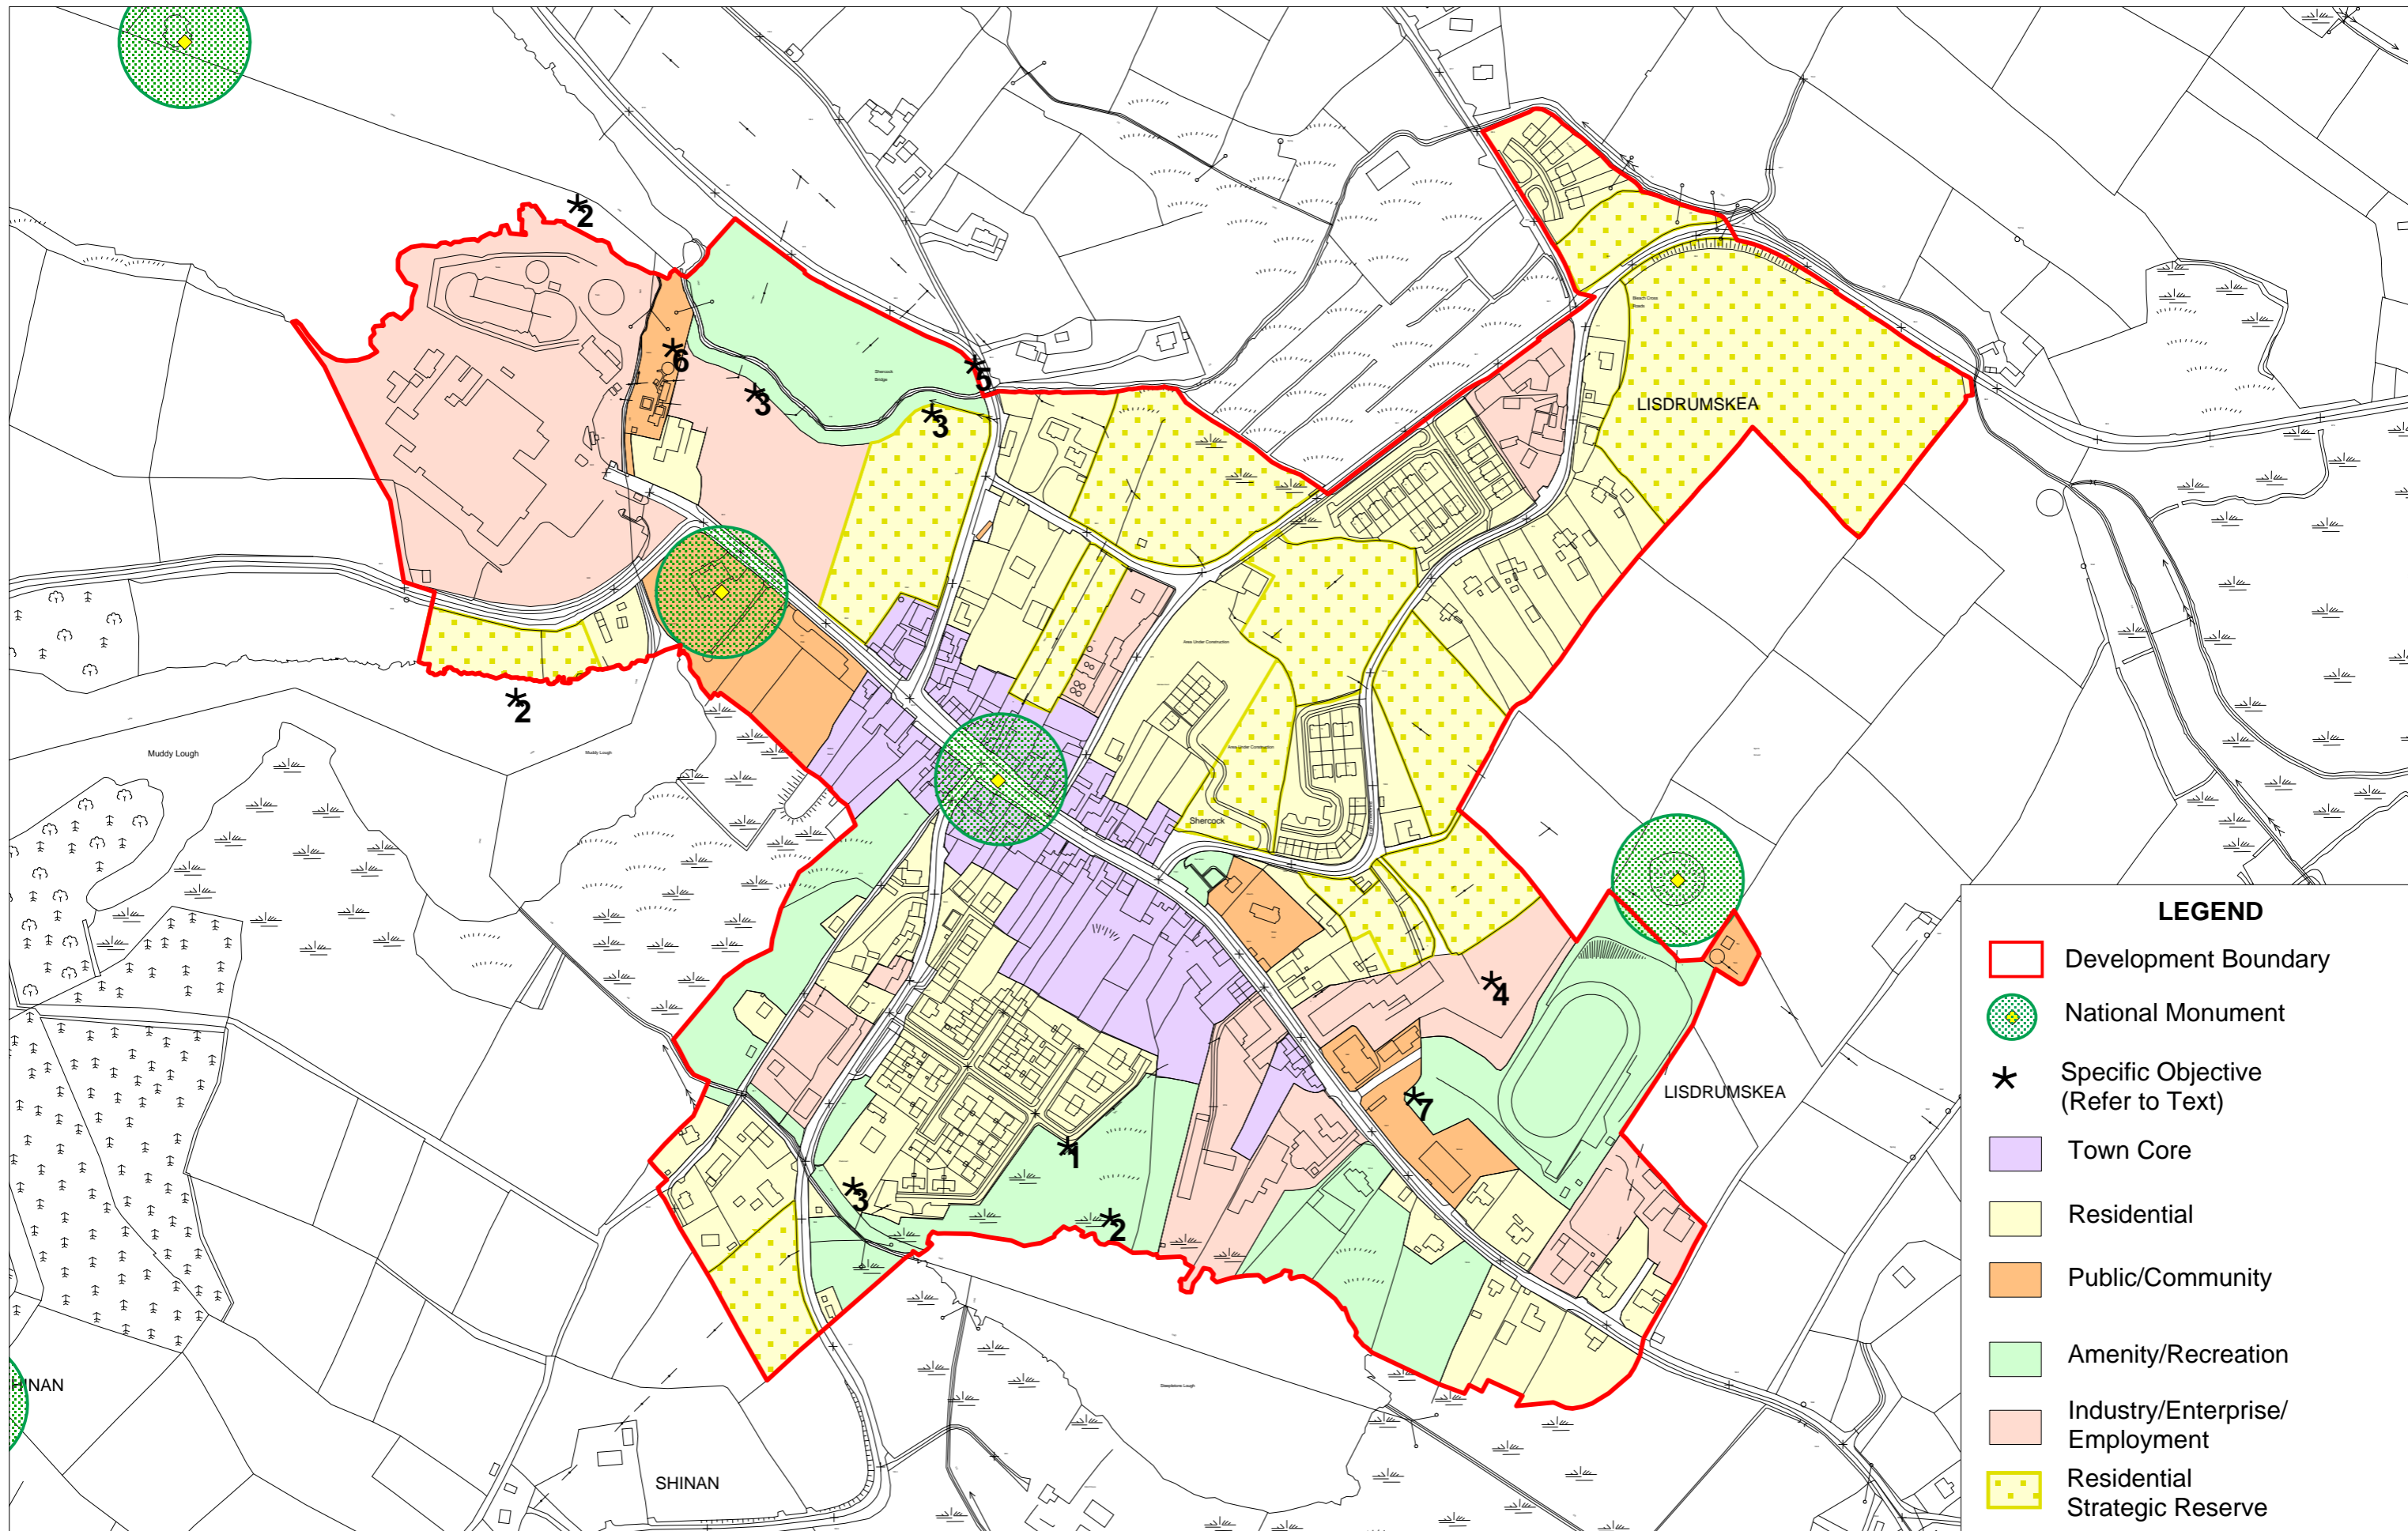

SHERCOCK

LEGEND

-  Development Boundary
-  National Monument
-  Specific Objective (Refer to Text)
-  Town Core
-  Residential
-  Public/Community
-  Amenity/Recreation
-  Industry/Enterprise/Employment
-  Residential Strategic Reserve