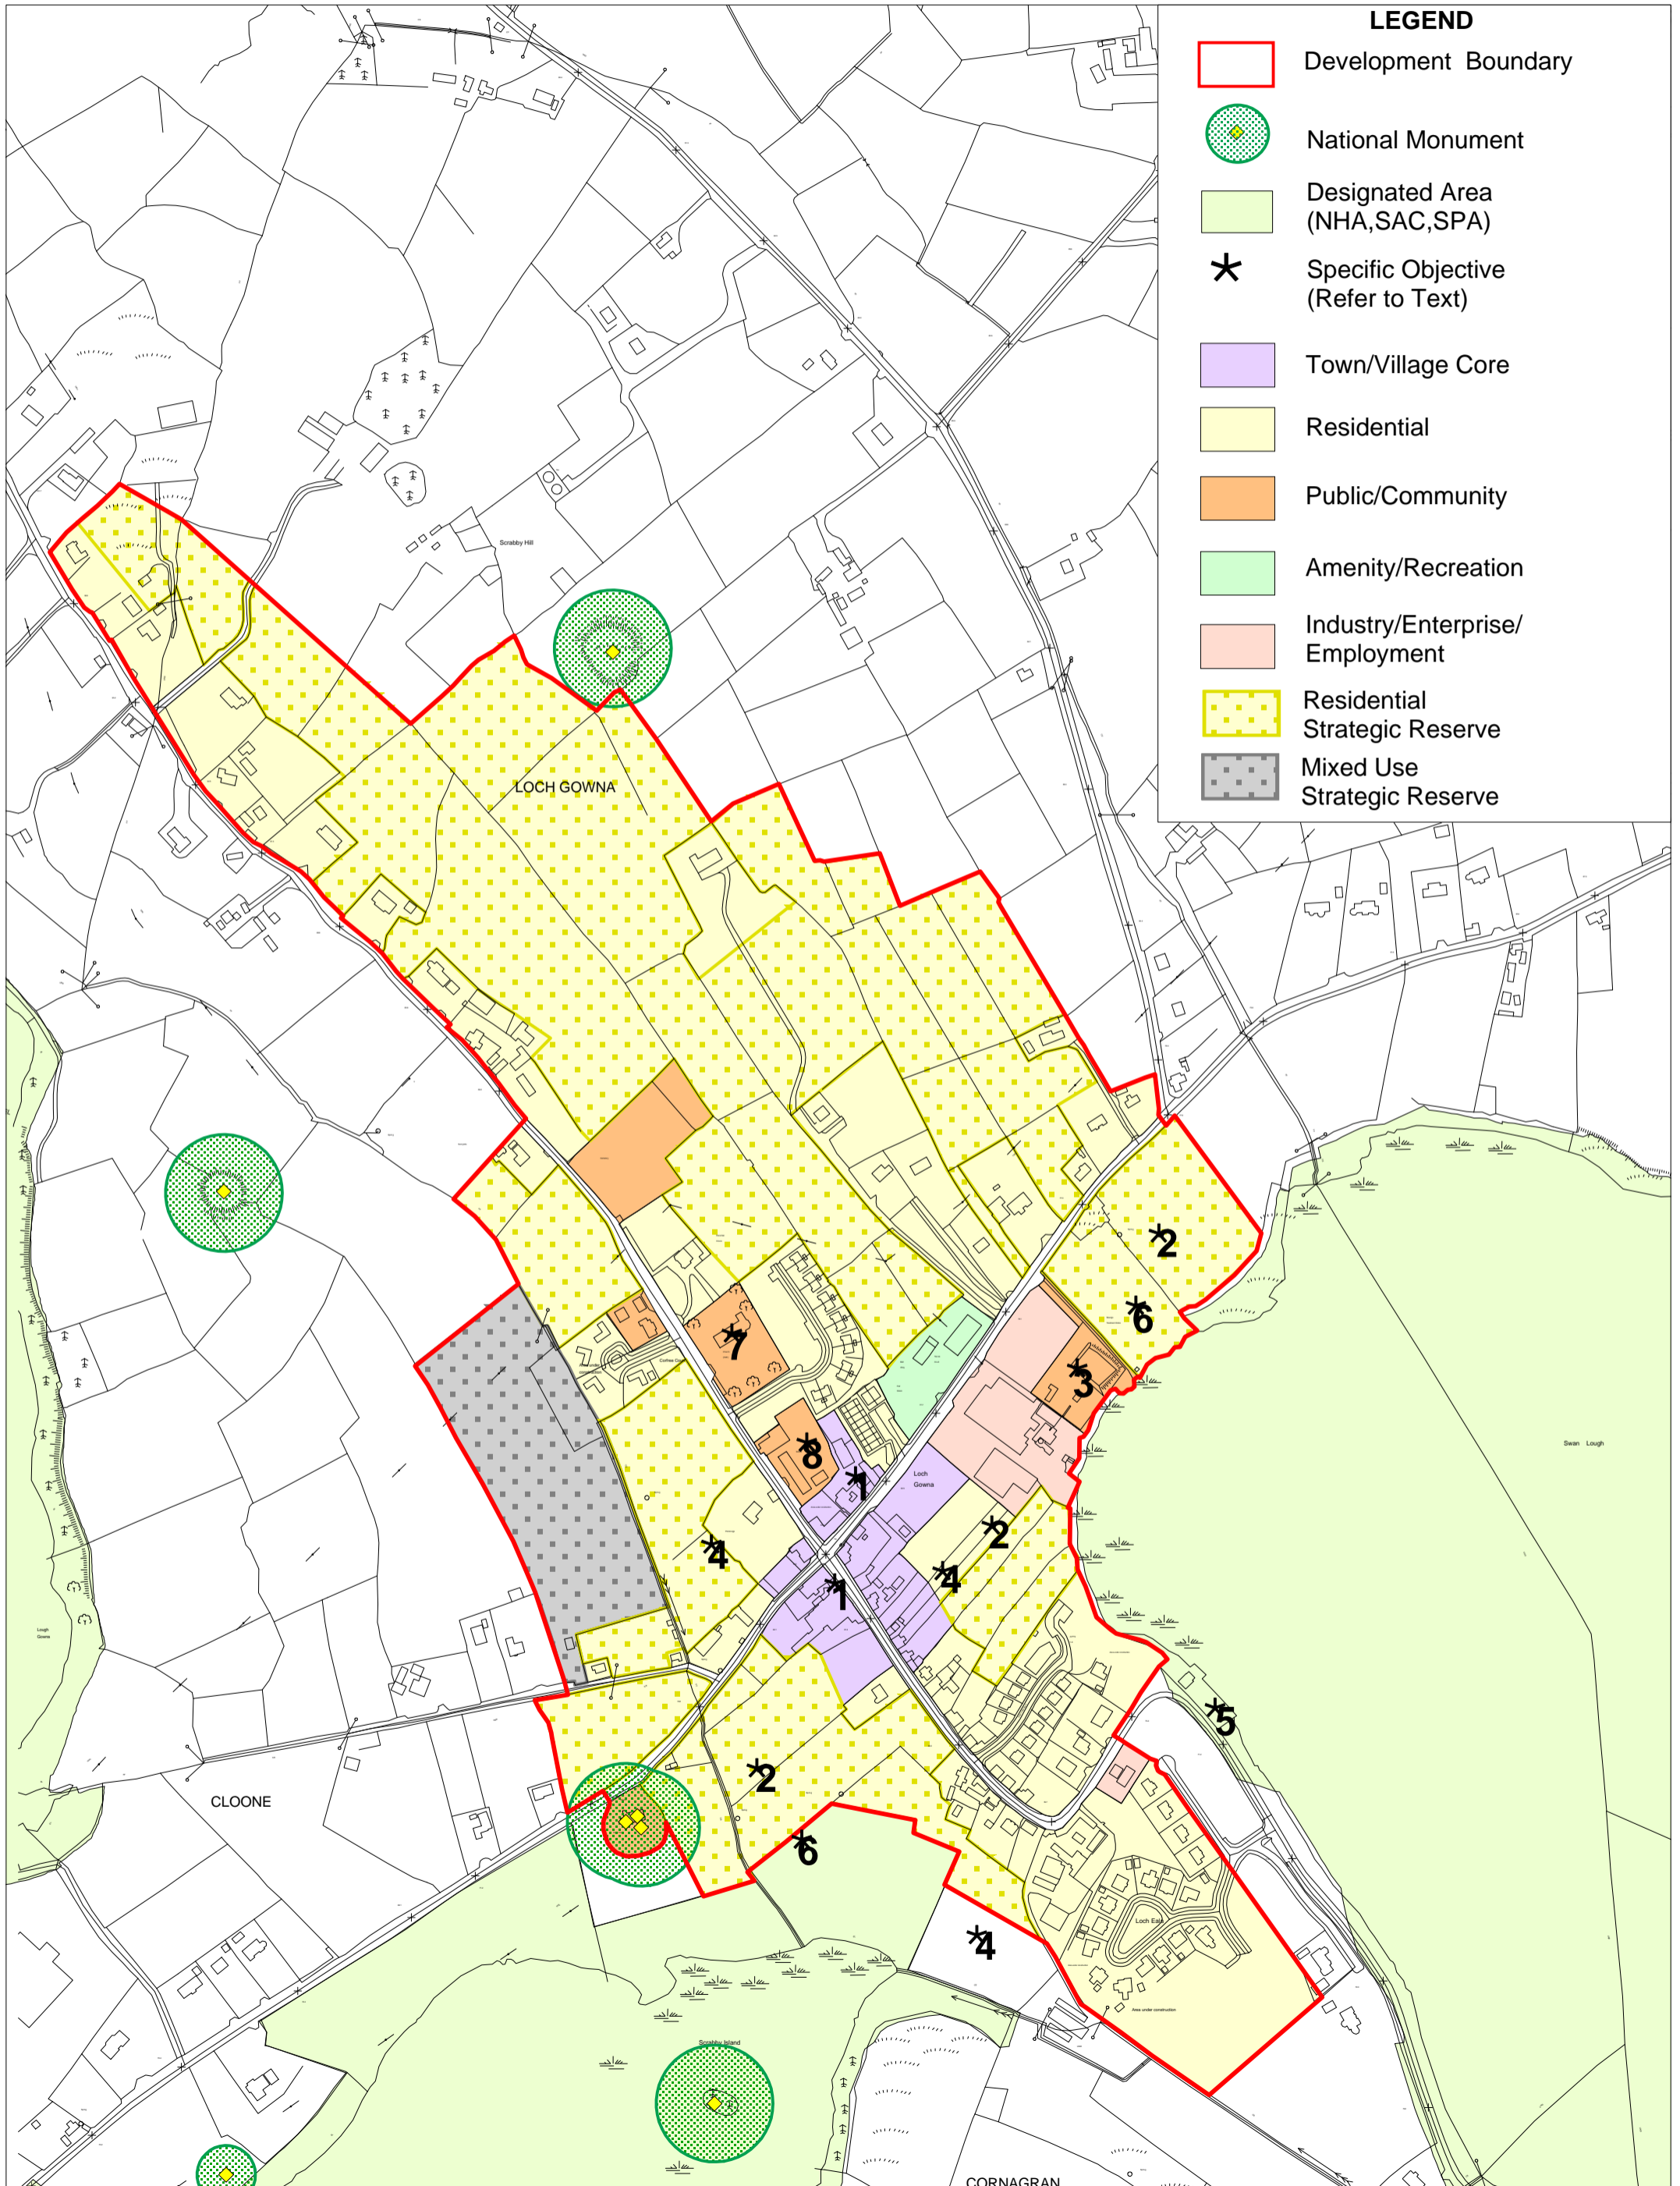

LOCH GOWNA

LEGEND

-  Development Boundary
-  National Monument
-  Designated Area (NHA, SAC, SPA)
-  Specific Objective (Refer to Text)
-  Town/Village Core
-  Residential
-  Public/Community
-  Amenity/Recreation
-  Industry/Enterprise/Employment
-  Residential Strategic Reserve
-  Mixed Use Strategic Reserve