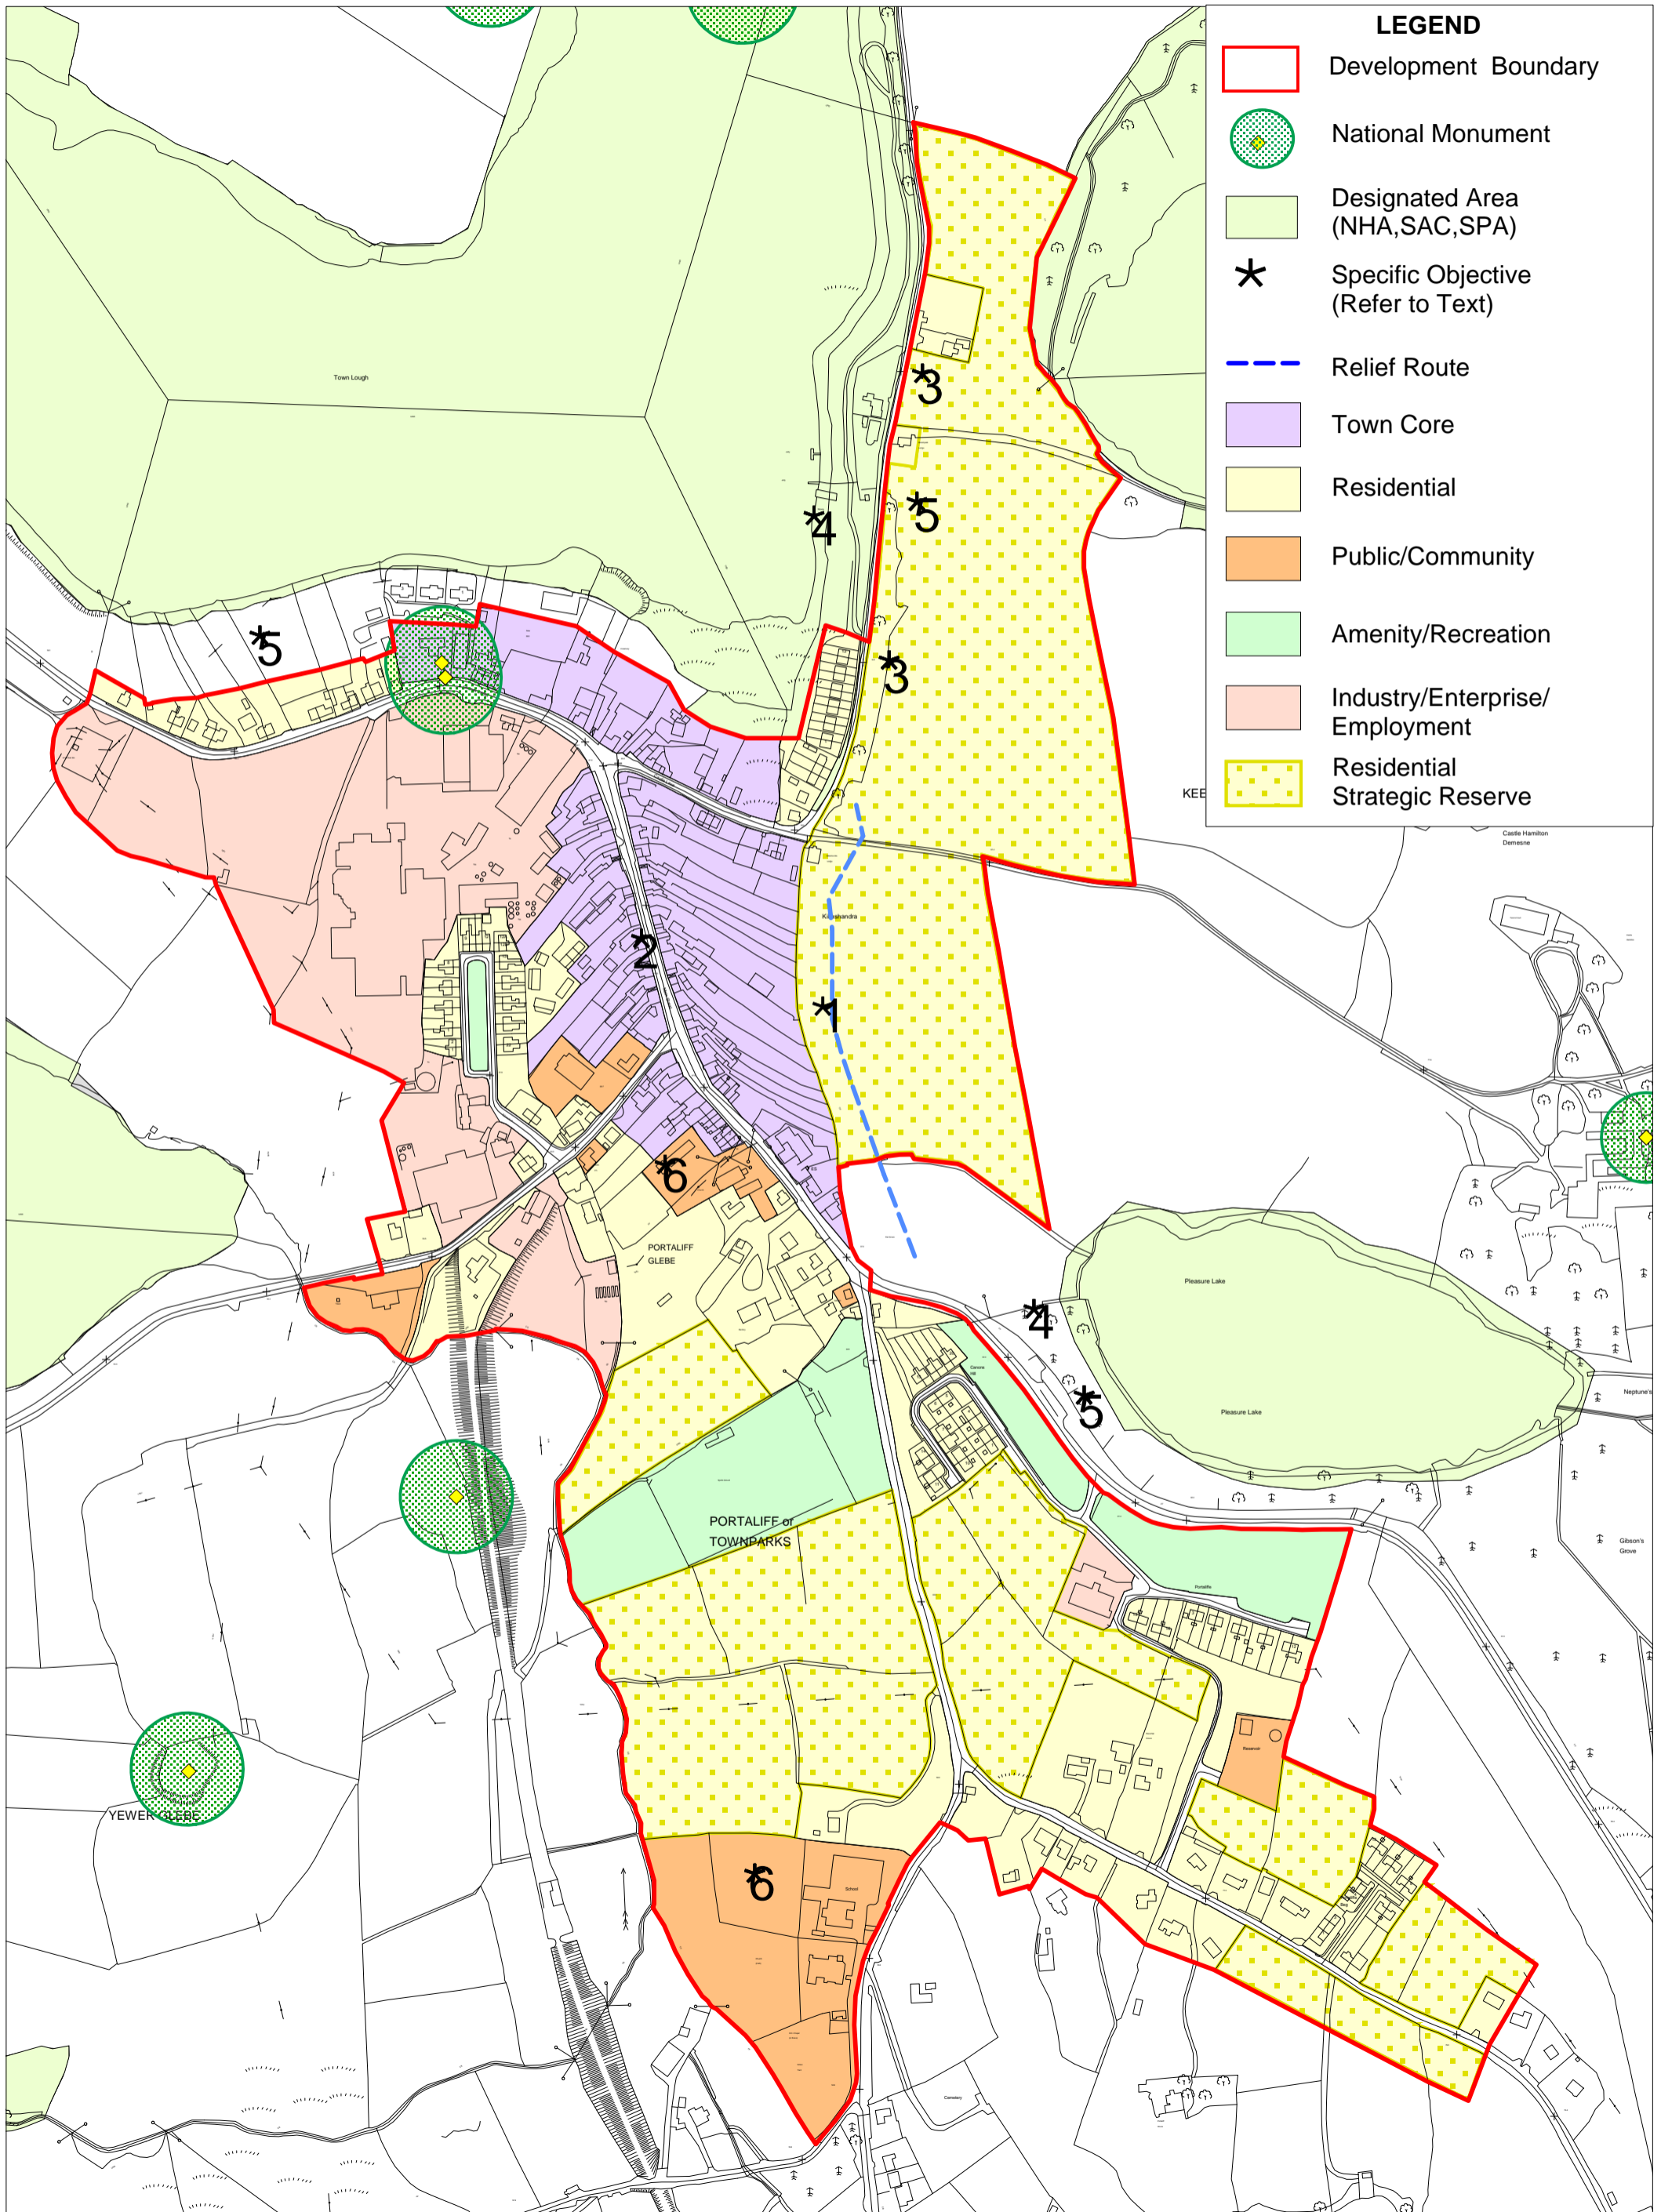

KILLESHANDRA

LEGEND

- Development Boundary
- National Monument
- Designated Area (NHA, SAC, SPA)
- Specific Objective (Refer to Text)
- Relief Route
- Town Core
- Residential
- Public/Community
- Amenity/Recreation
- Industry/Enterprise/Employment
- Residential Strategic Reserve