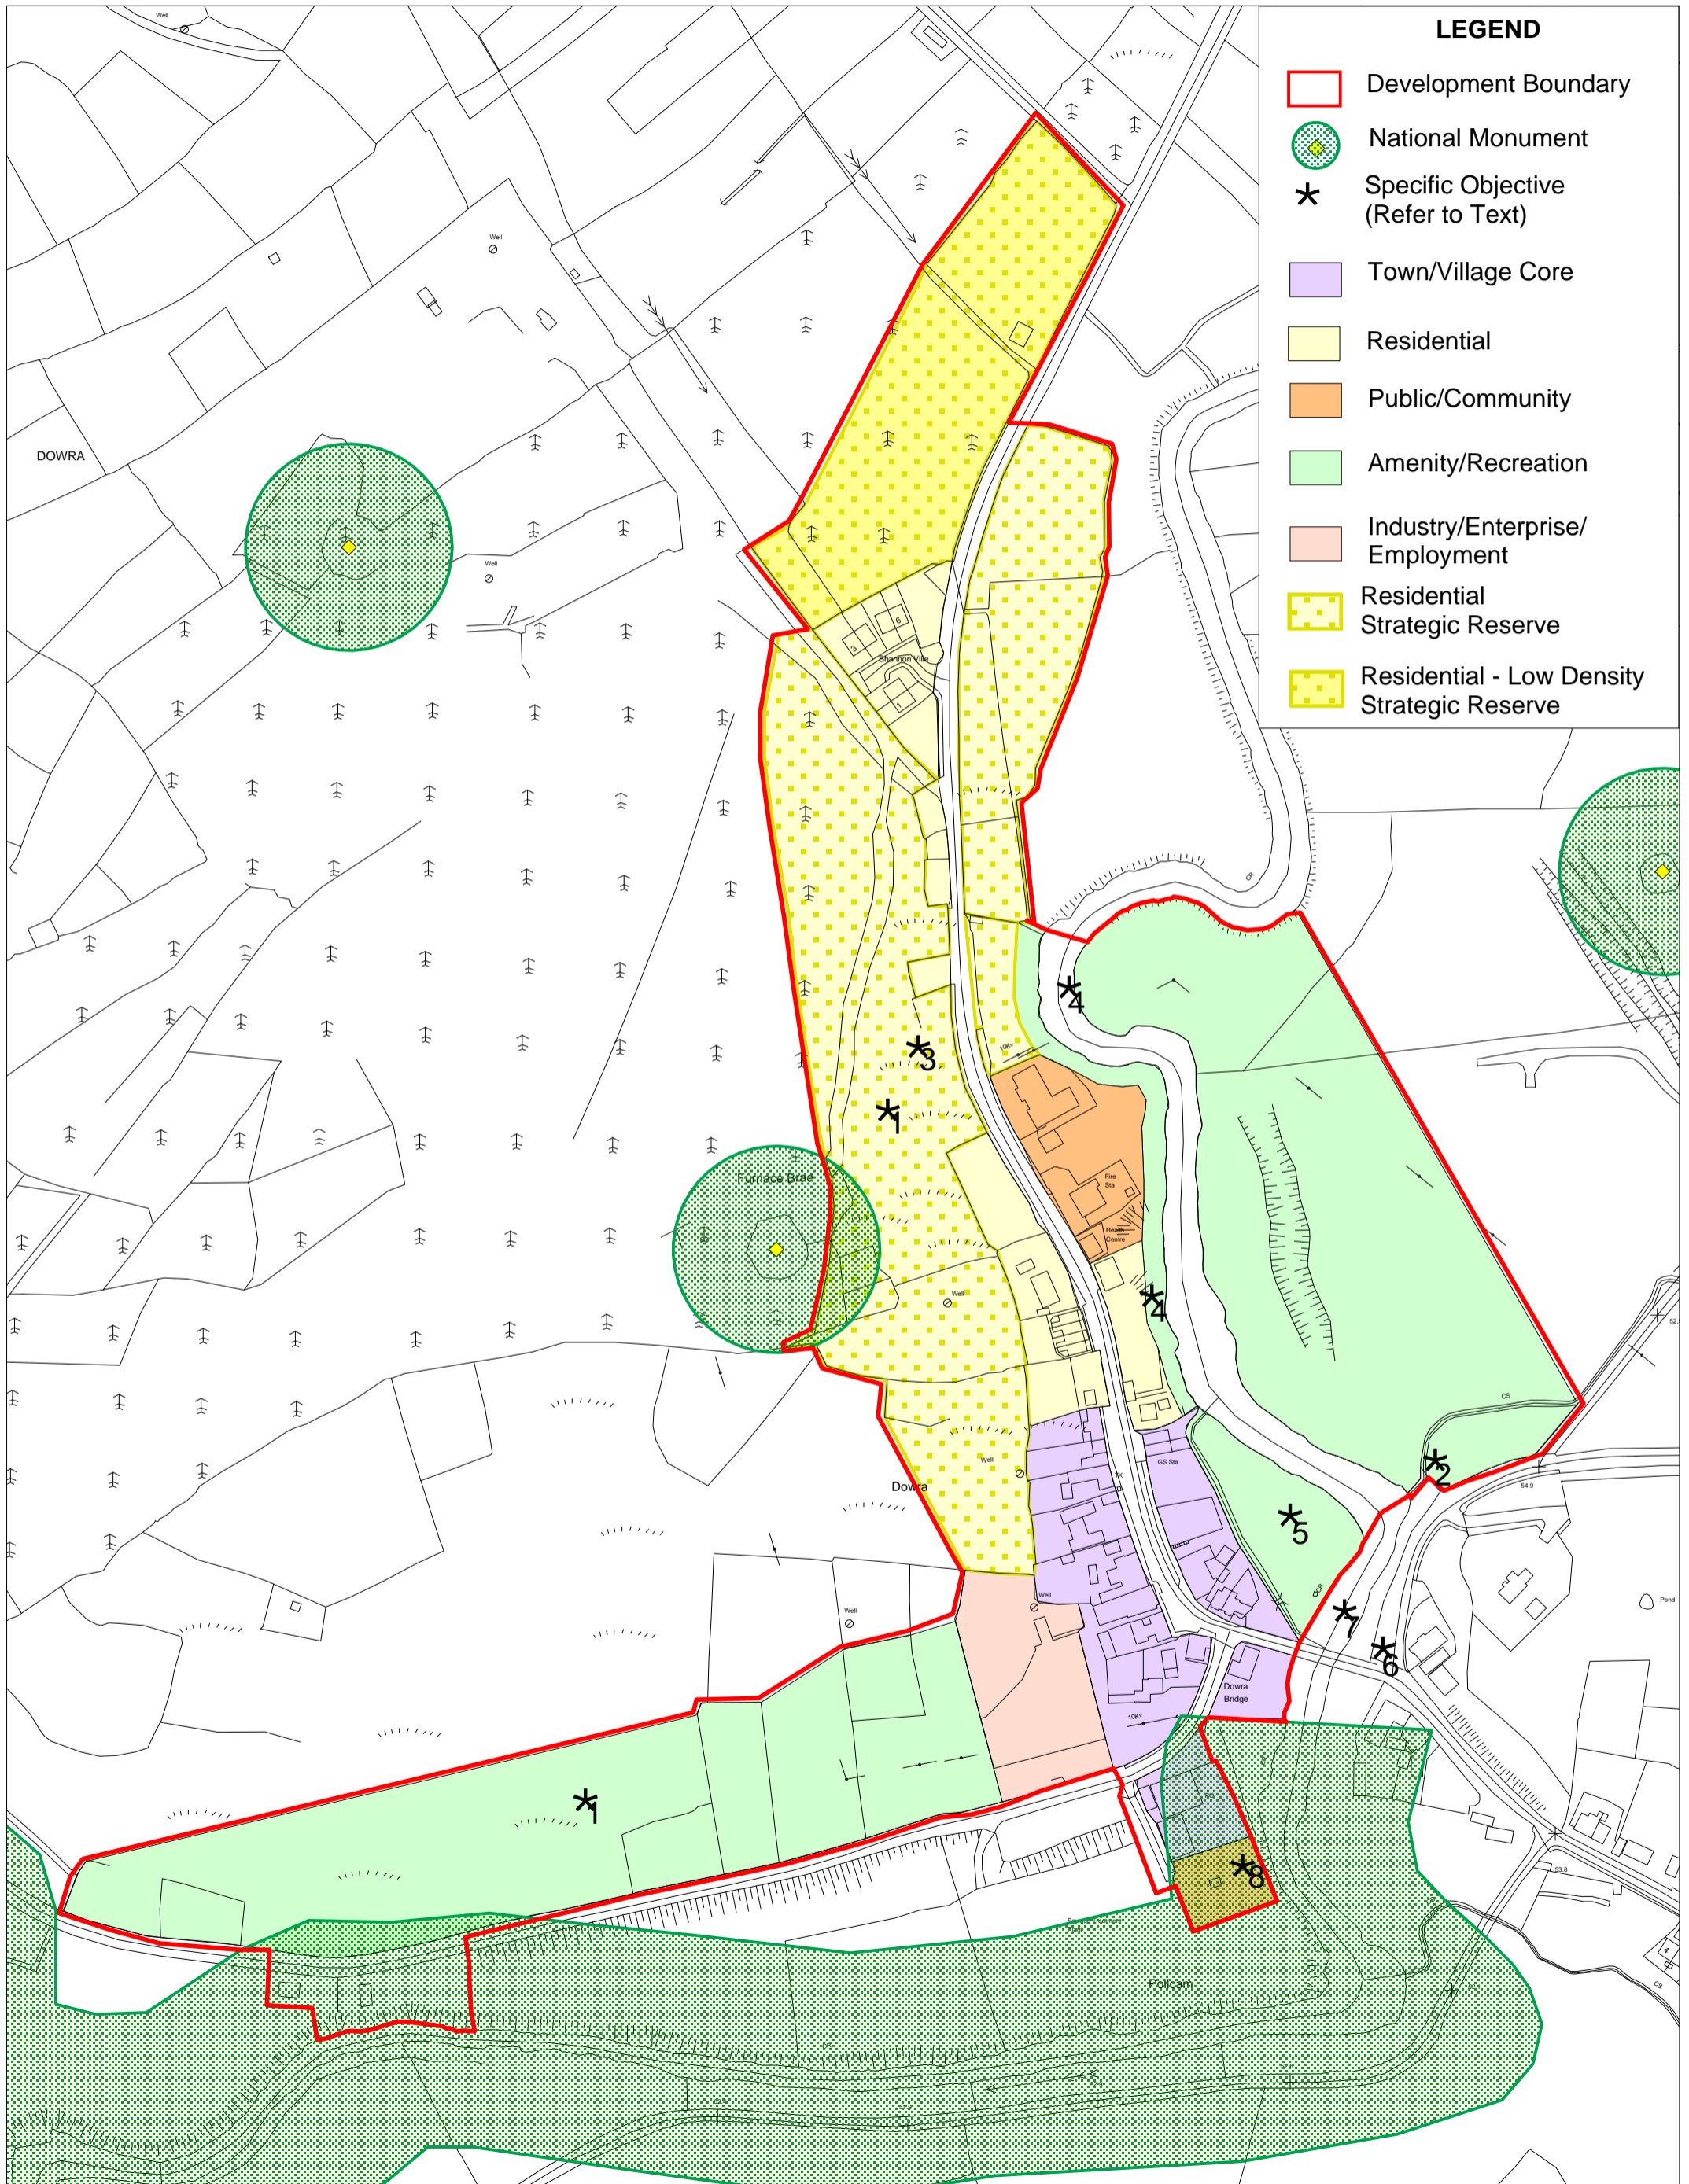

DOWRA

LEGEND

- Development Boundary
- National Monument
- Specific Objective (Refer to Text)
- Town/Village Core
- Residential
- Public/Community
- Amenity/Recreation
- Industry/Enterprise/Employment
- Residential Strategic Reserve
- Residential - Low Density Strategic Reserve