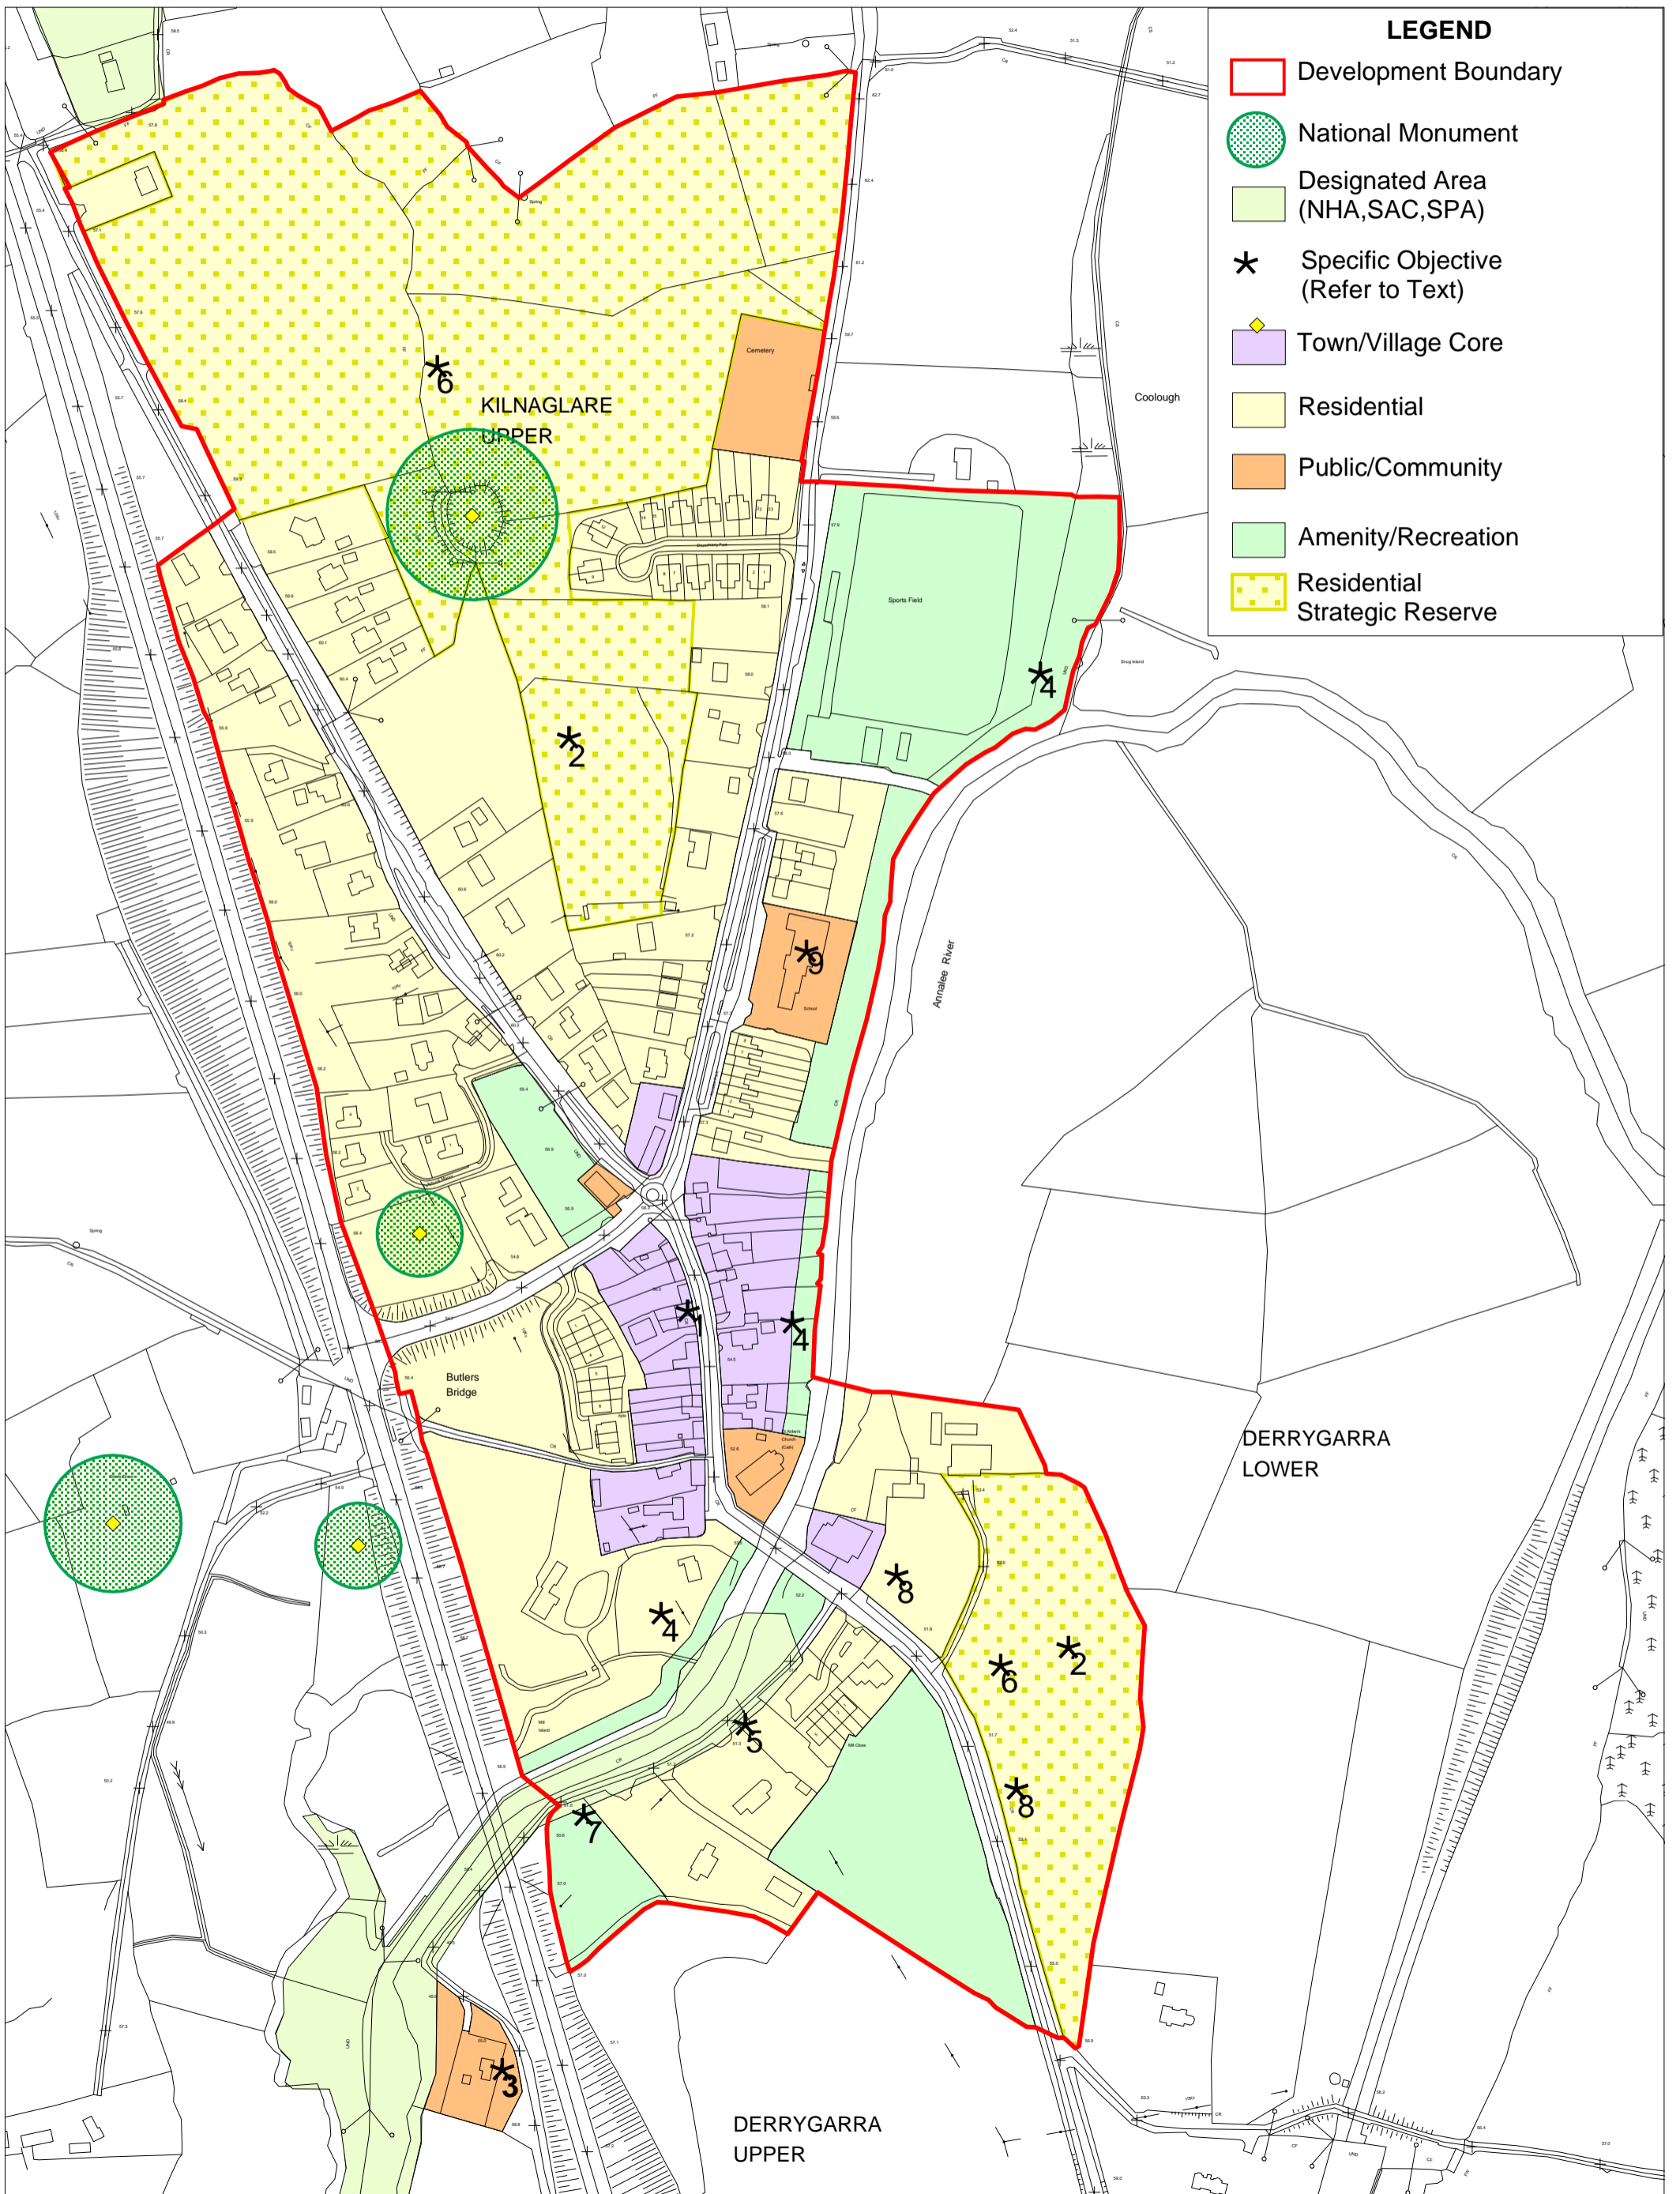

BUTLERSBRIDGE

LEGEND

- Development Boundary
- National Monument
- Designated Area (NHA,SAC,SPA)
- Specific Objective (Refer to Text)
- Town/Village Core
- Residential
- Public/Community
- Amenity/Recreation
- Residential Strategic Reserve