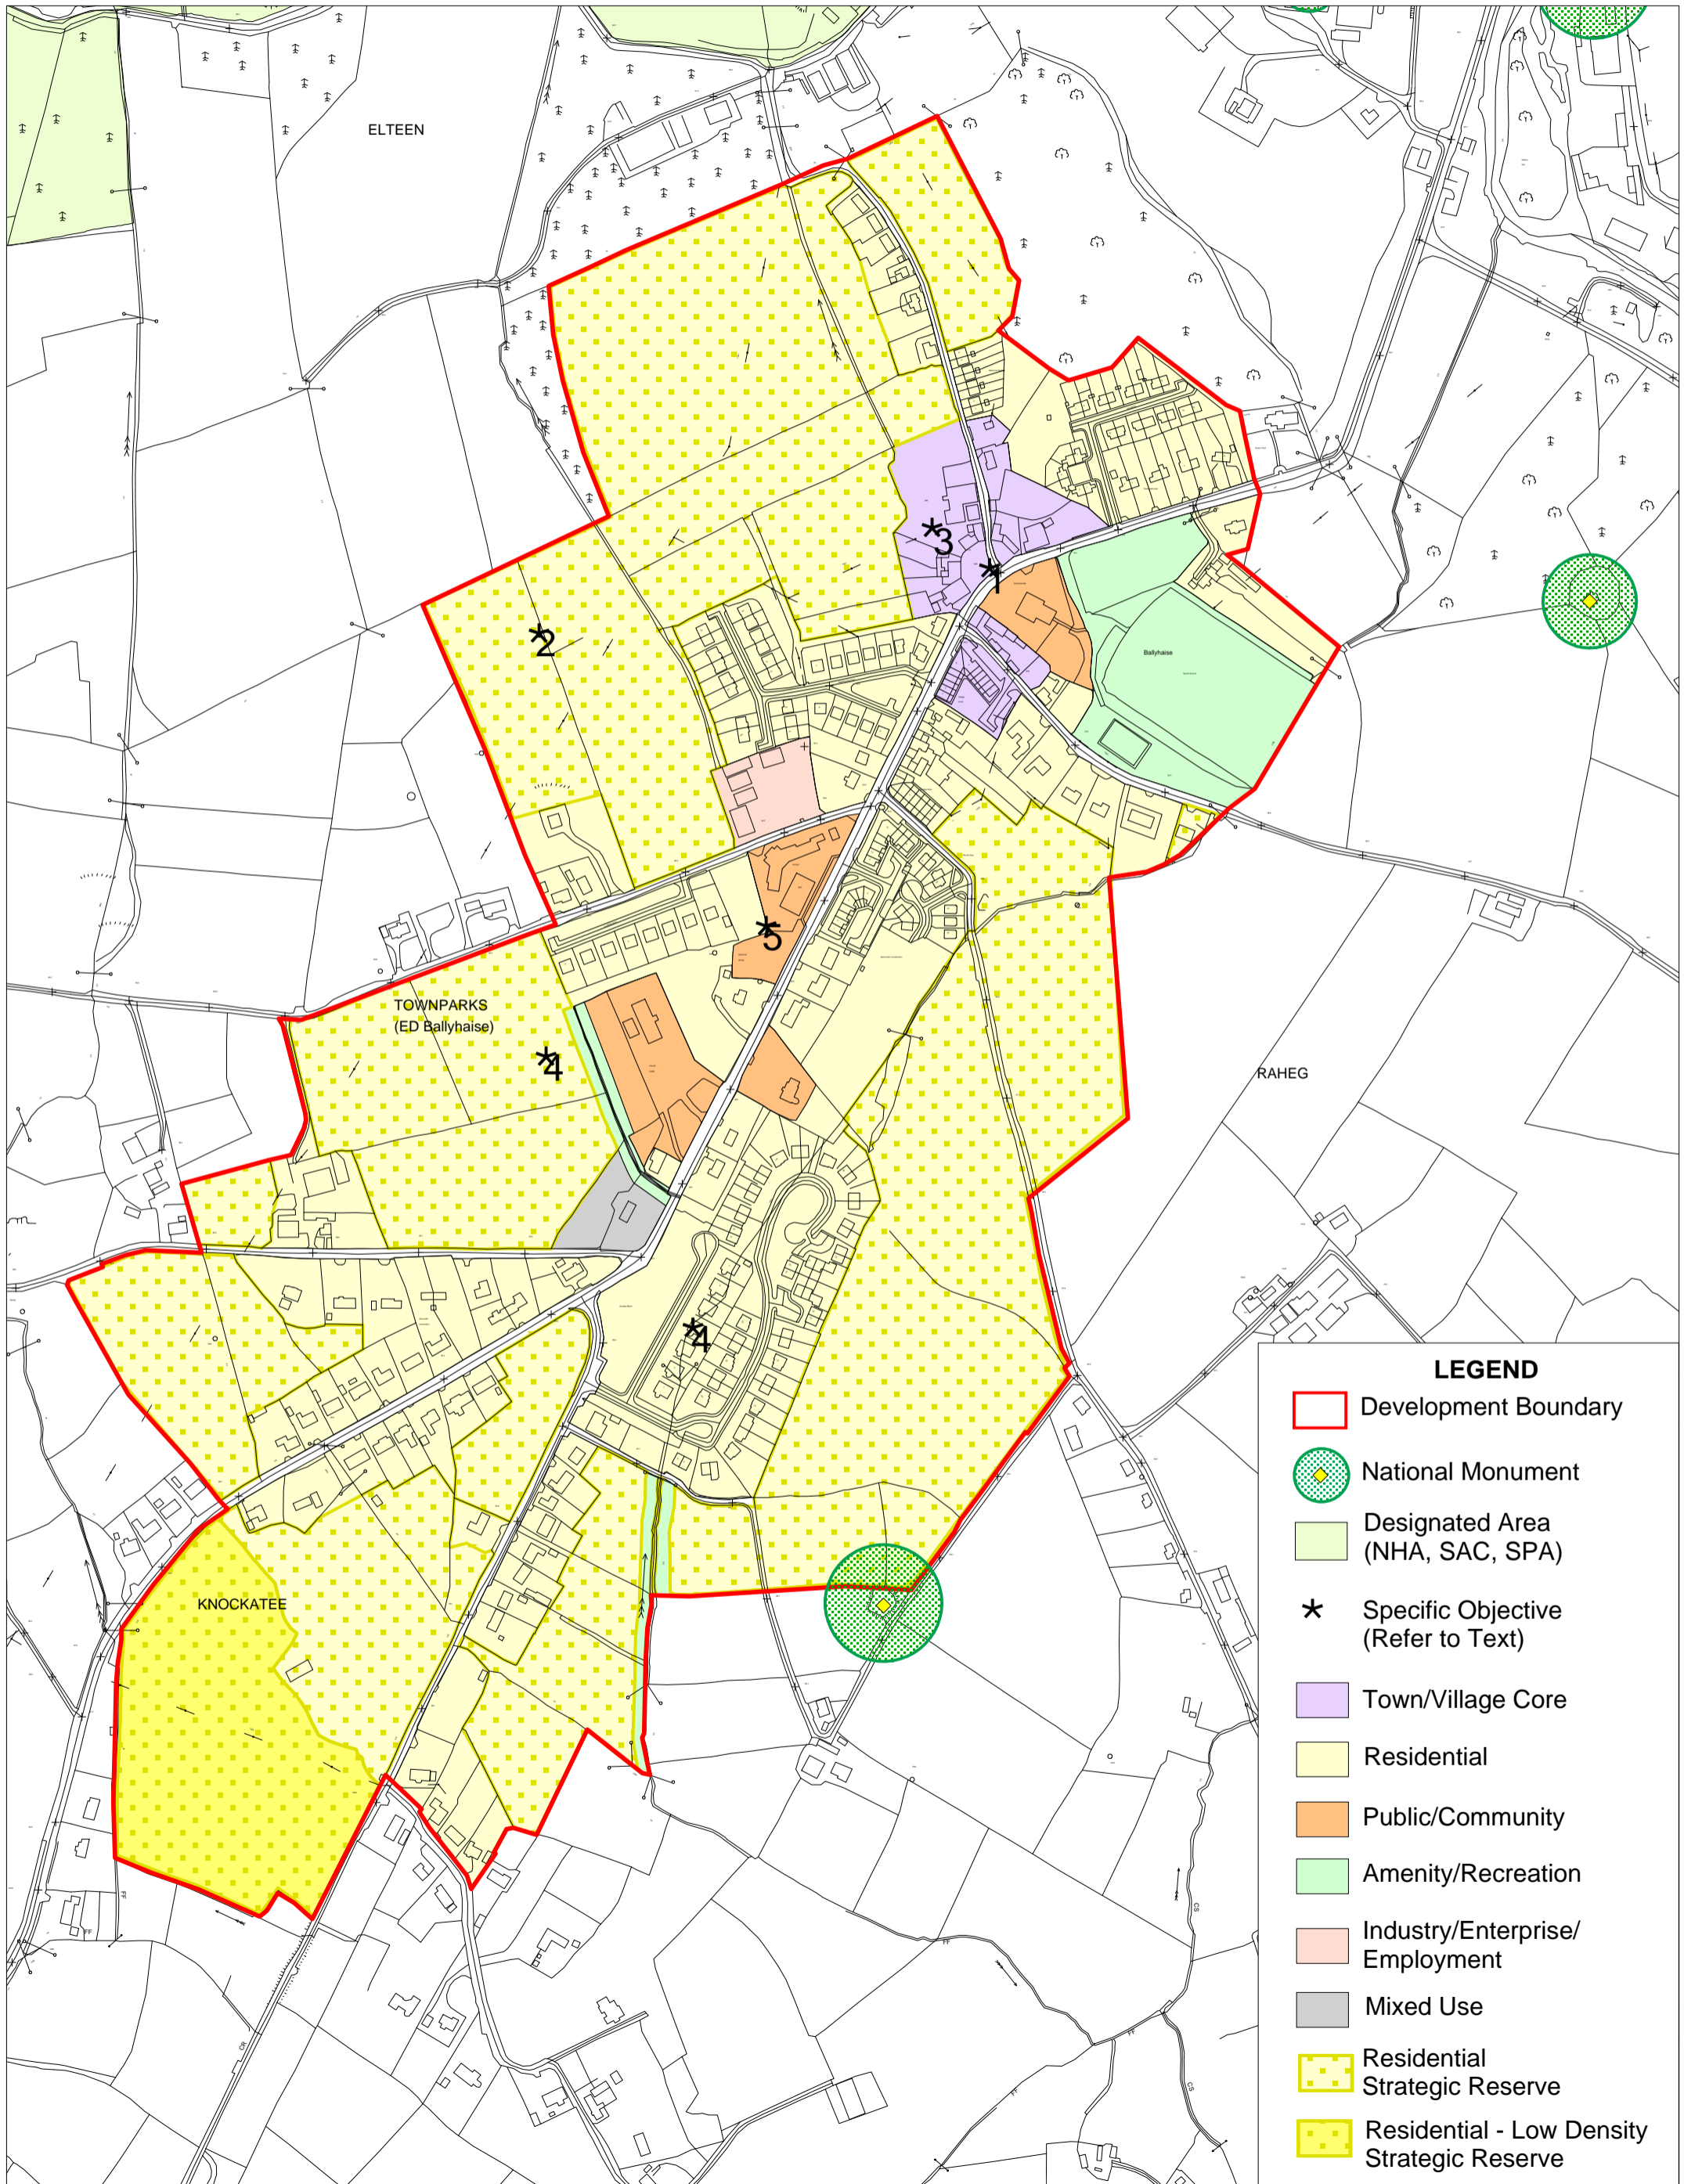

BALLYHAISE

LEGEND

- Development Boundary
- National Monument
- Designated Area (NHA, SAC, SPA)
- Specific Objective (Refer to Text)
- Town/Village Core
- Residential
- Public/Community
- Amenity/Recreation
- Industry/Enterprise/Employment
- Mixed Use
- Residential Strategic Reserve
- Residential - Low Density Strategic Reserve