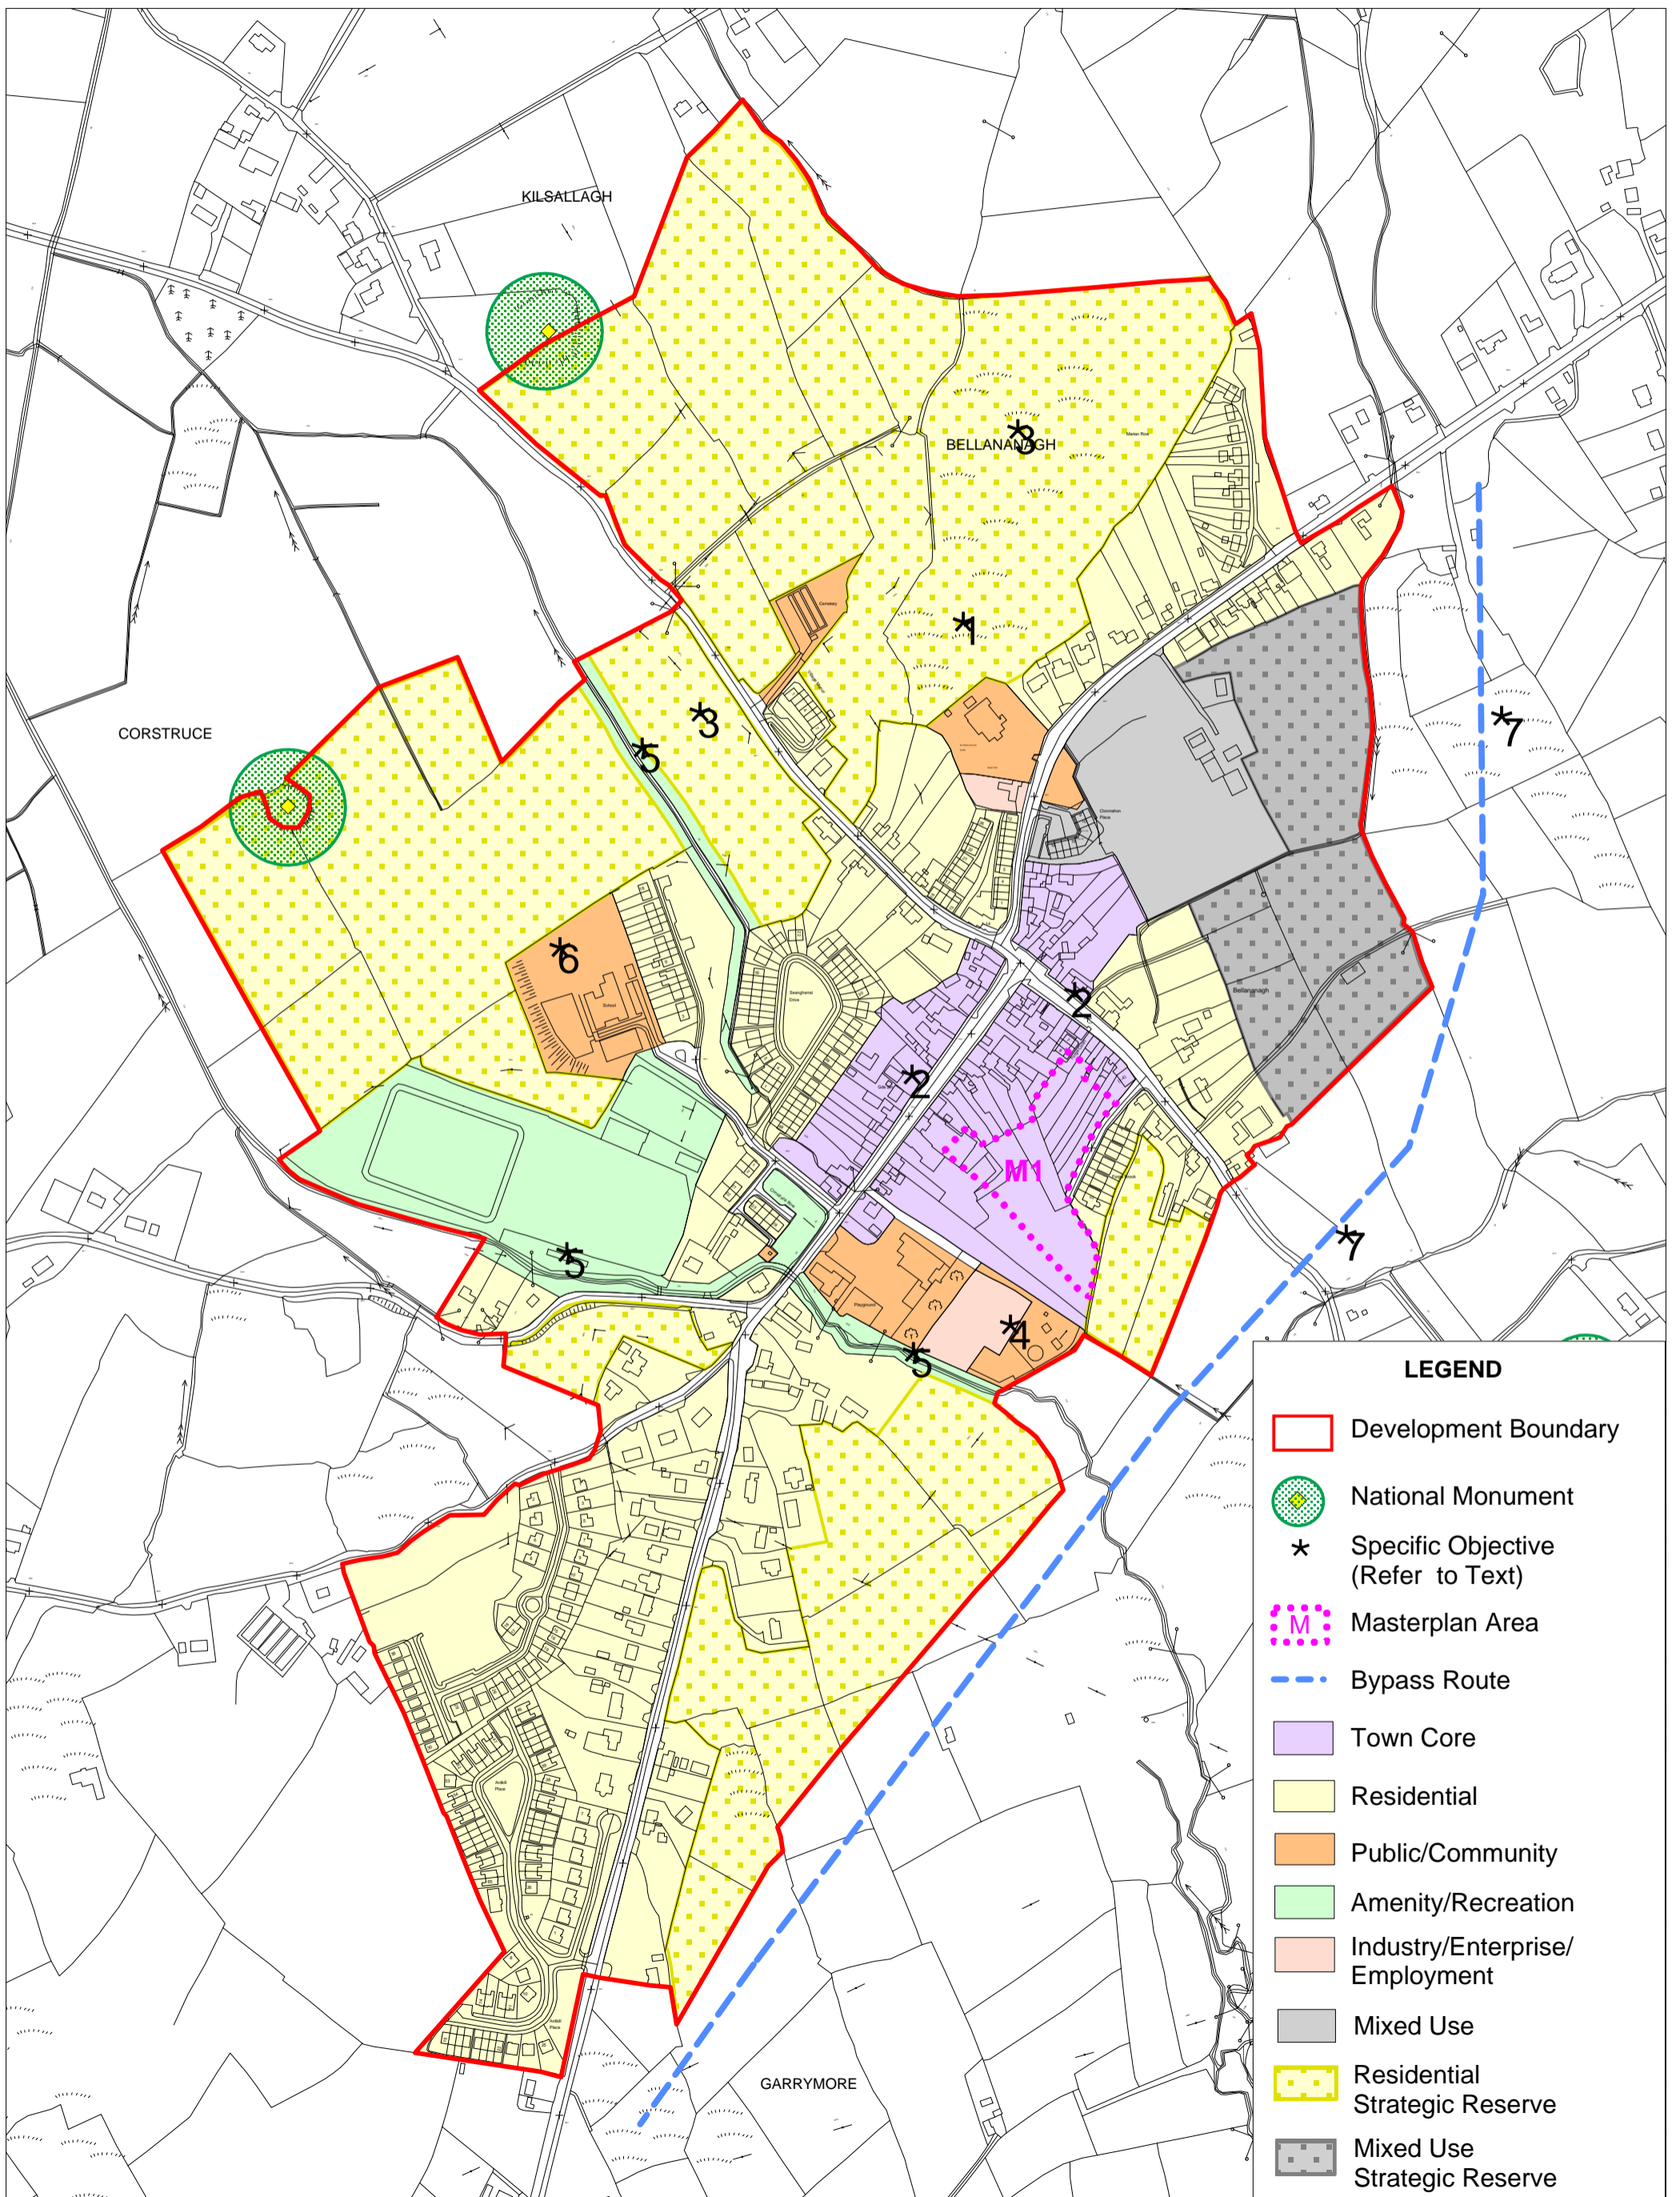

BALLINAGH

LEGEND	
	Development Boundary
	National Monument
	Specific Objective (Refer to Text)
	Masterplan Area
	Bypass Route
	Town Core
	Residential
	Public/Community
	Amenity/Recreation
	Industry/Enterprise/Employment
	Mixed Use
	Residential Strategic Reserve
	Mixed Use Strategic Reserve