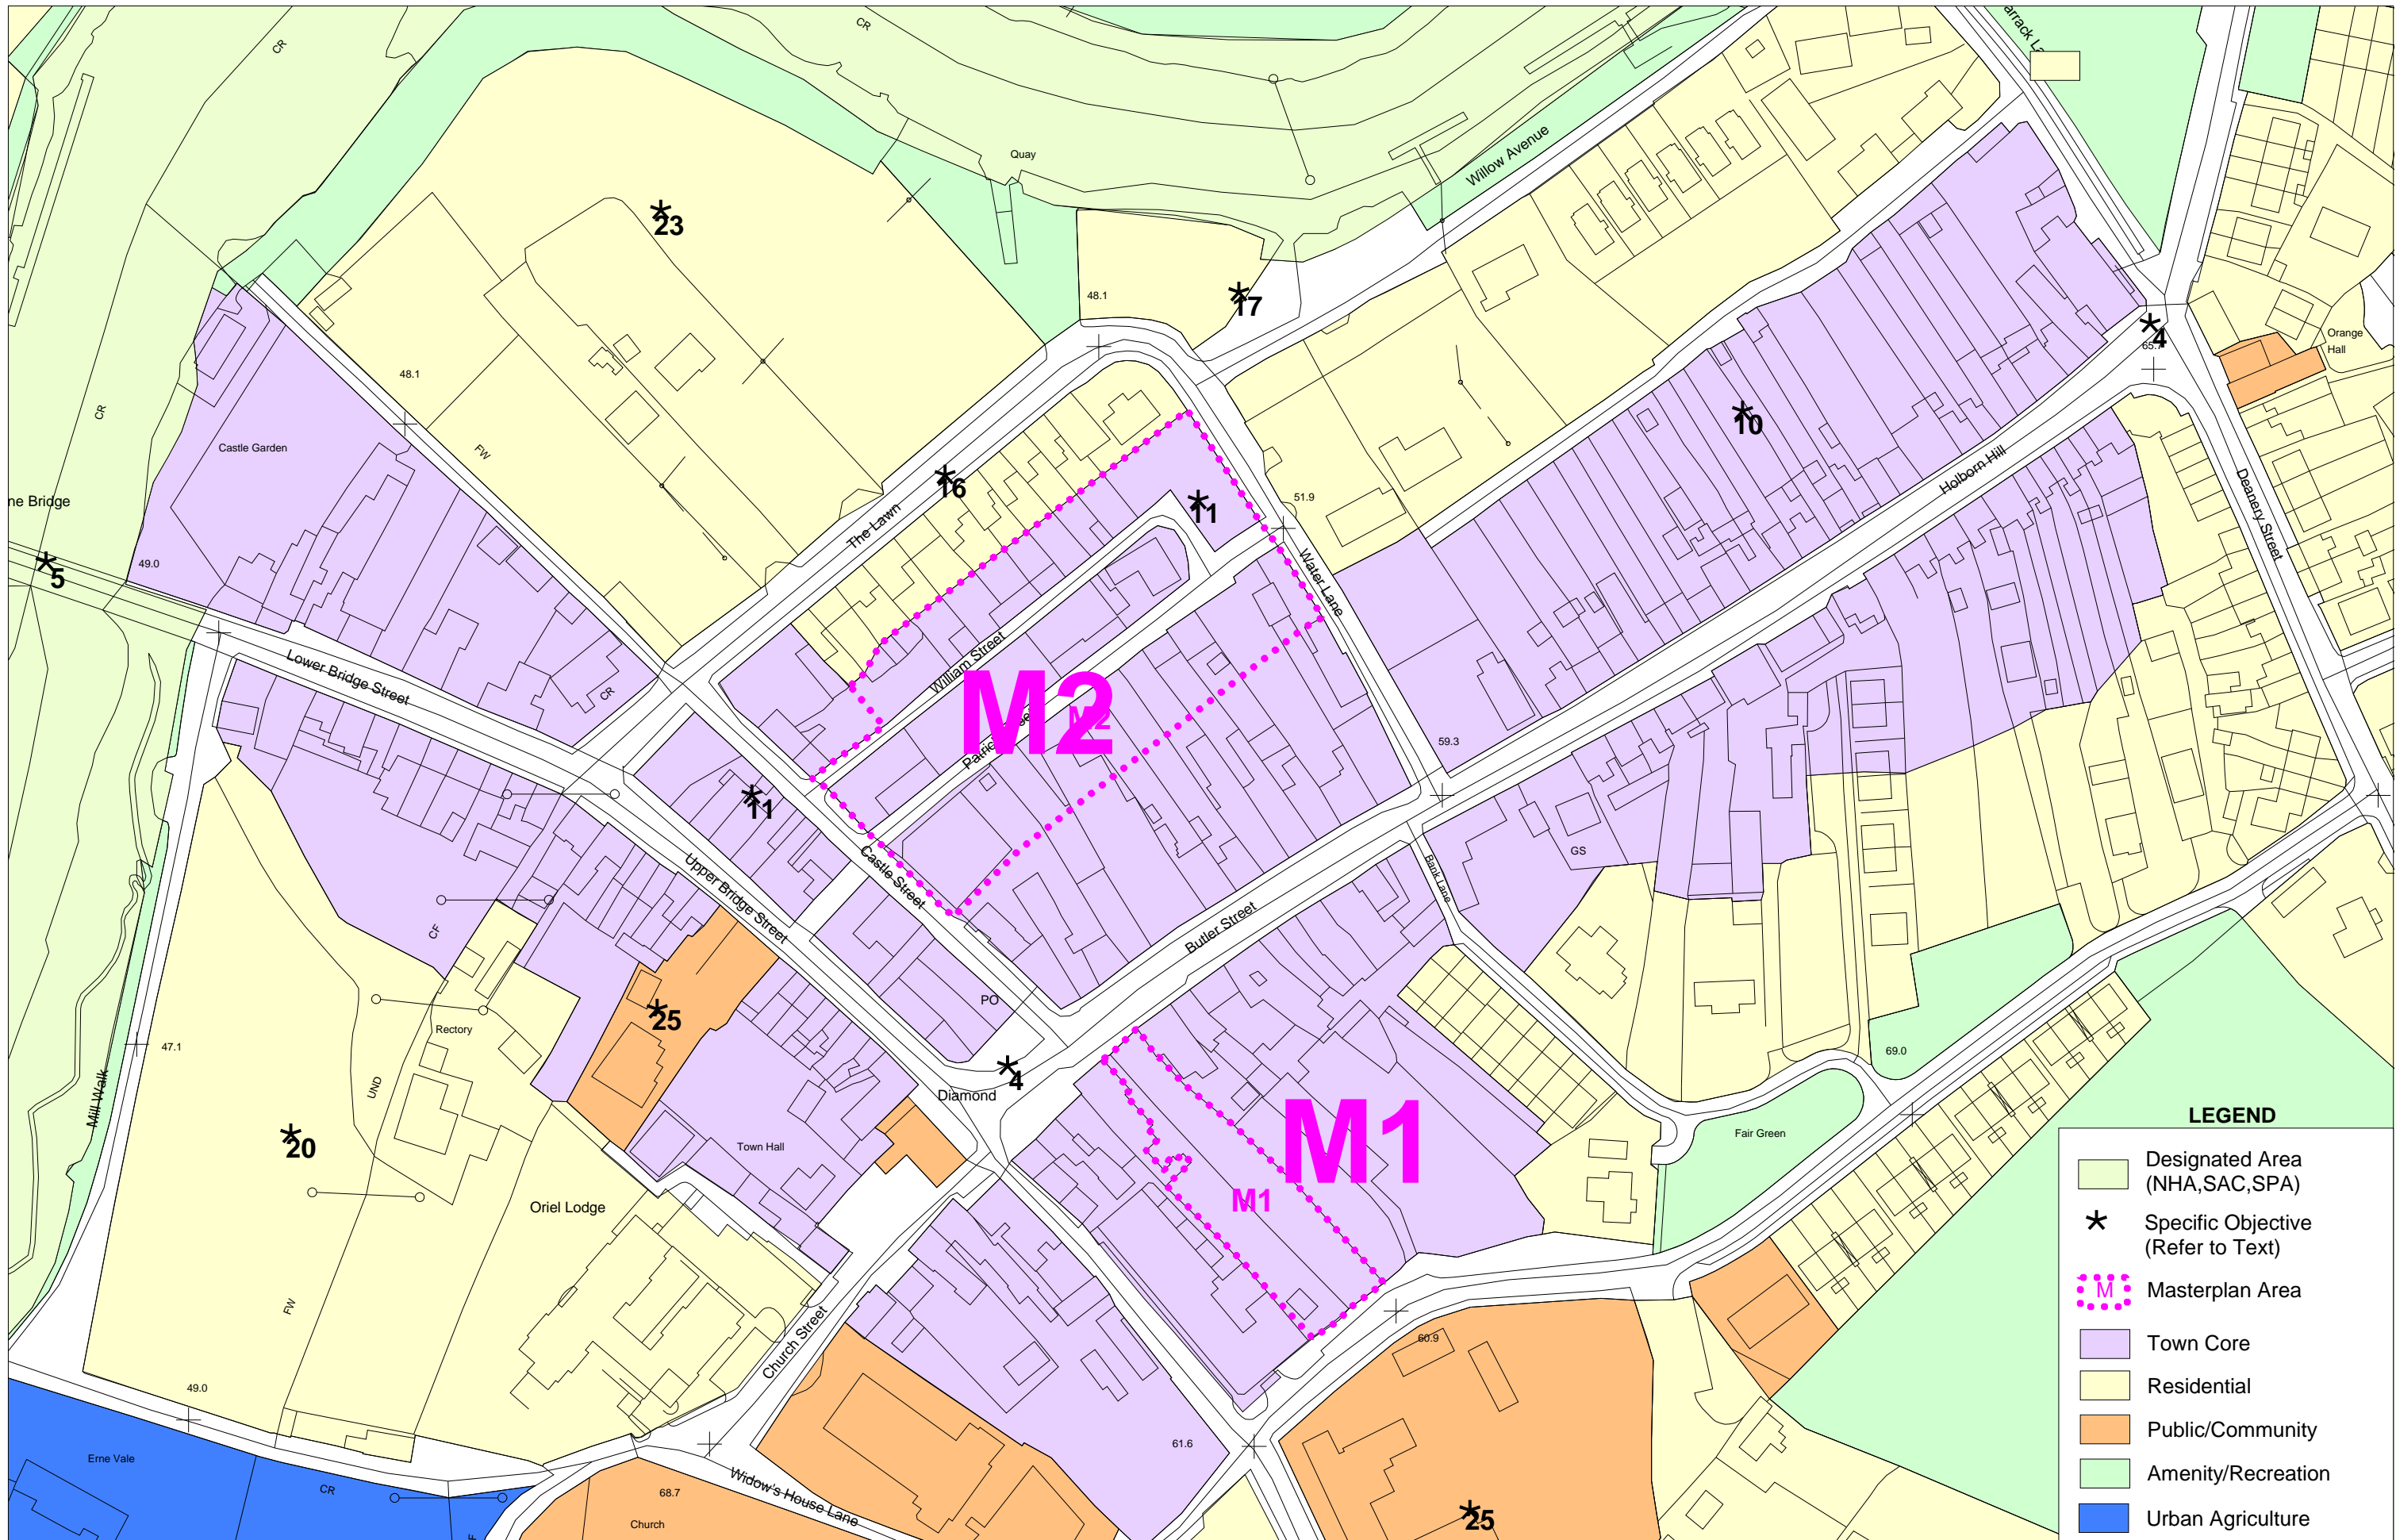

BELTURBET

MAP 2

LEGEND

- Designated Area (NHA, SAC, SPA)
- Specific Objective (Refer to Text)
- Masterplan Area
- Town Core
- Residential
- Public/Community
- Amenity/Recreation
- Urban Agriculture