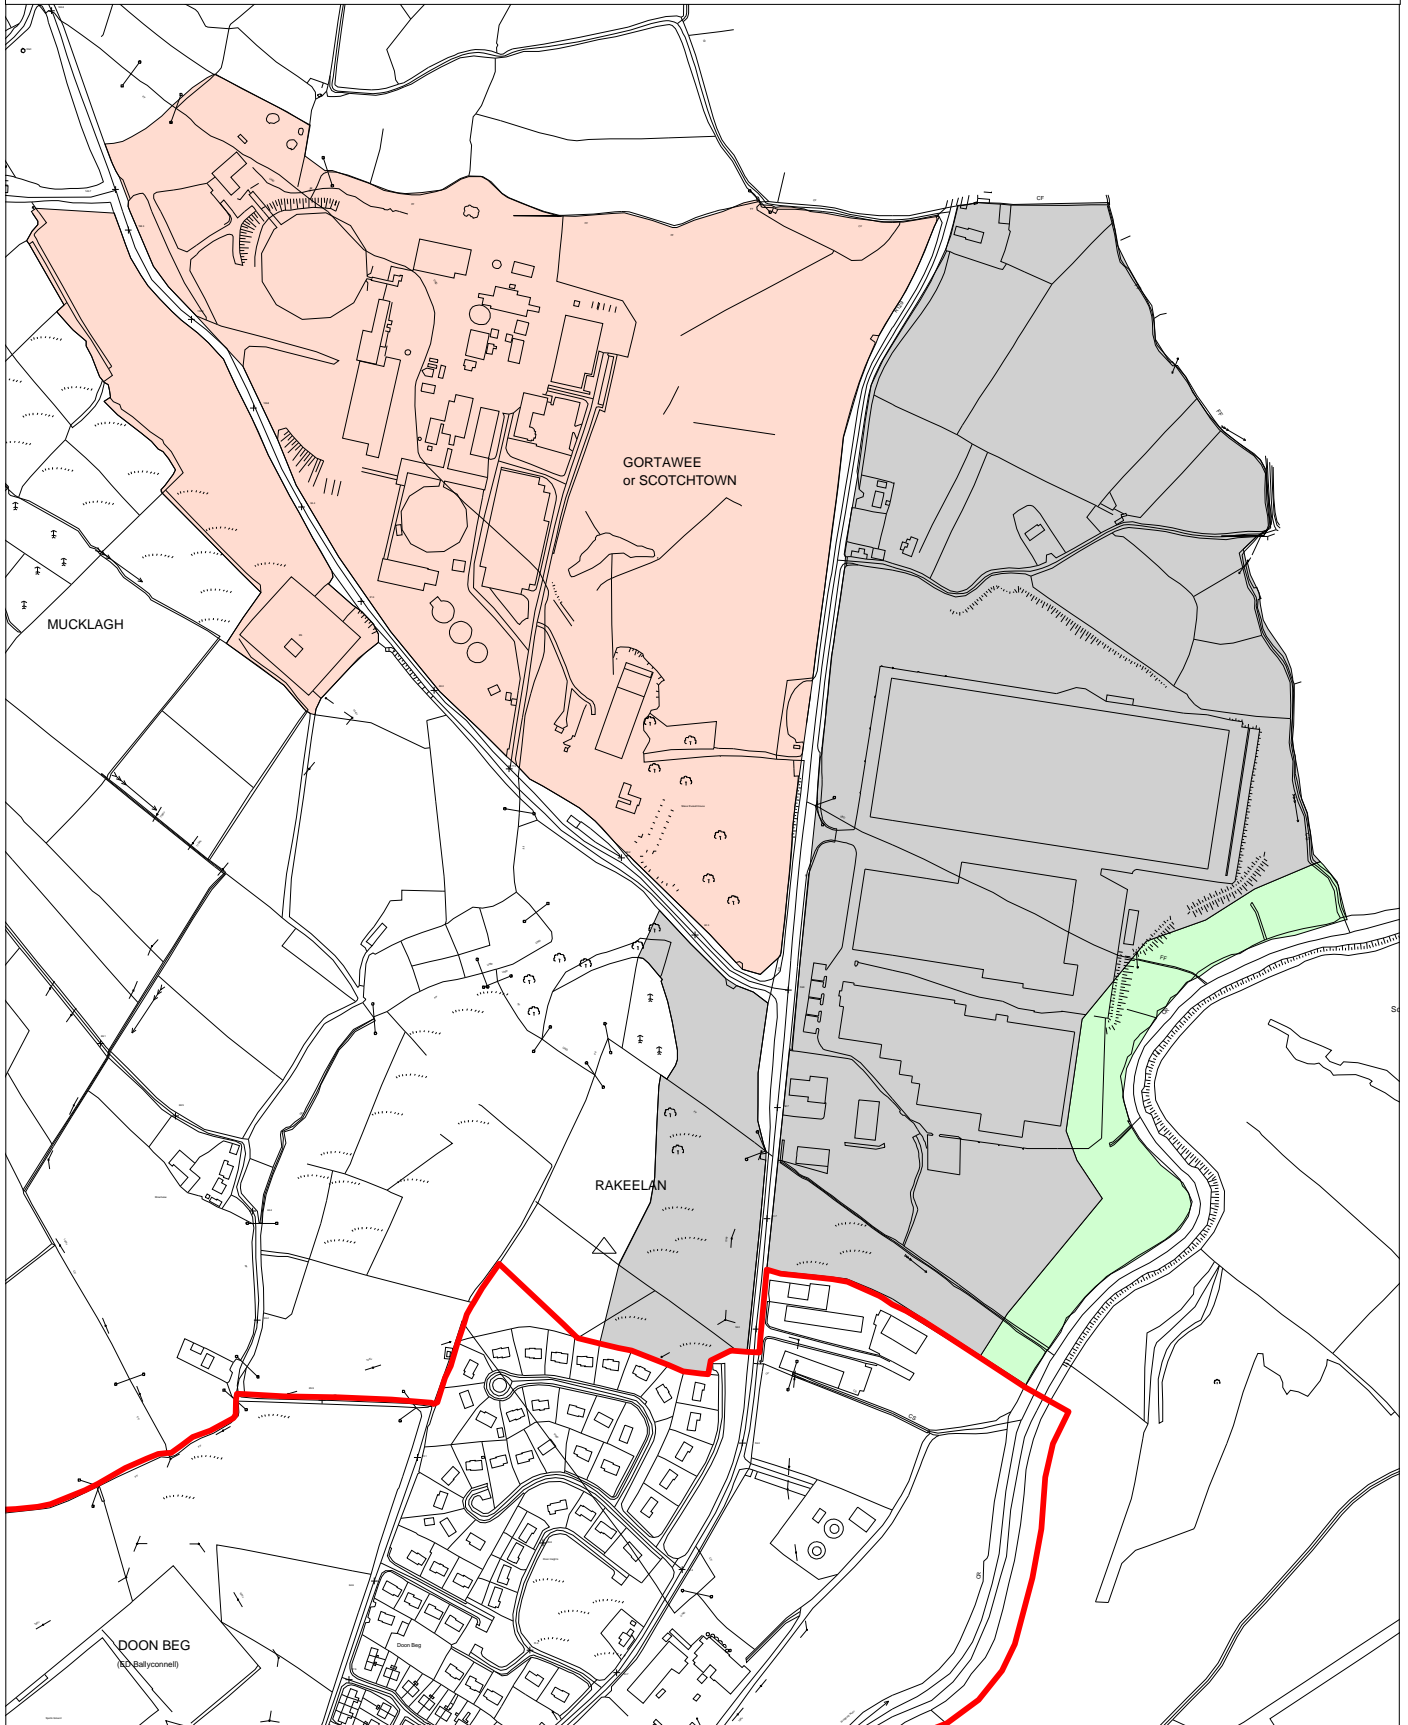

## BALLYCONNELL - NORTH DEVELOPMENT AREA

MAP 2

### LEGEND

Development Boundary

Reserved as 'High Landscape' Area /  
Leisure Industry Zone

Mixed Use

Industrial Complex

not to scale