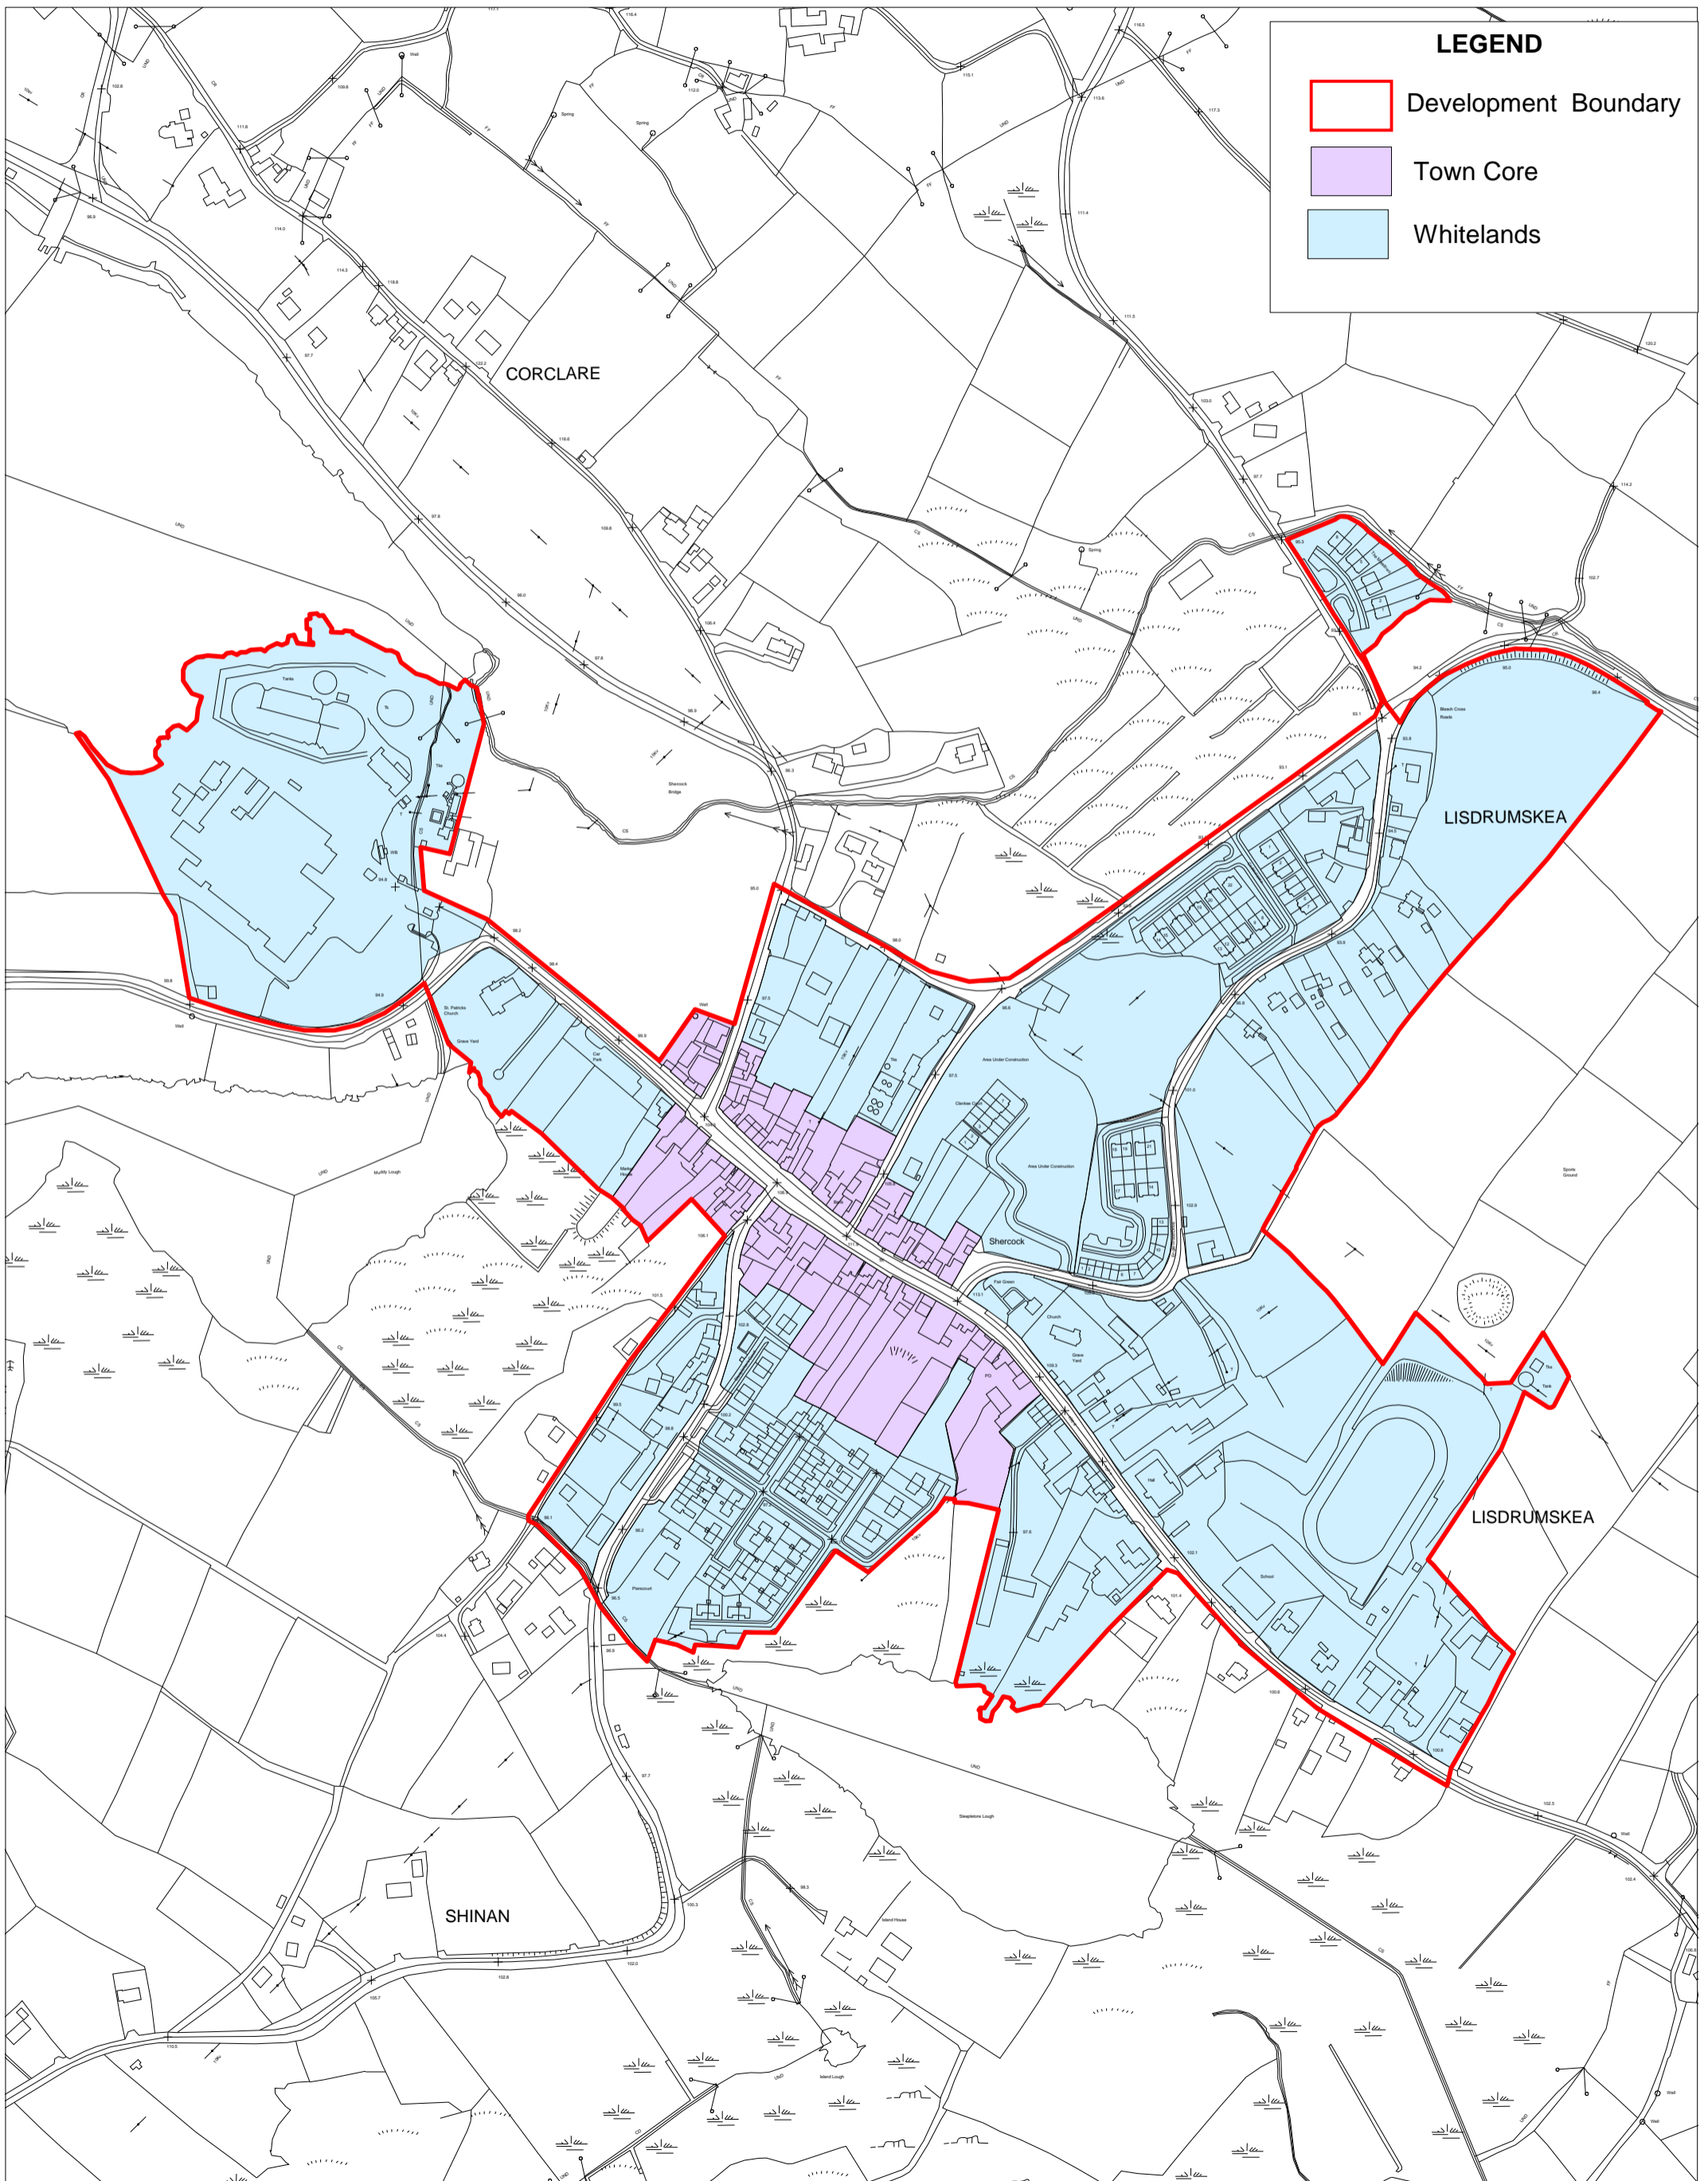

DRAFT COUNTY DEVELOPMENT PLAN 2014-2020

SHERCOCK

LEGEND

-  Development Boundary
-  Town Core
-  Whitelands