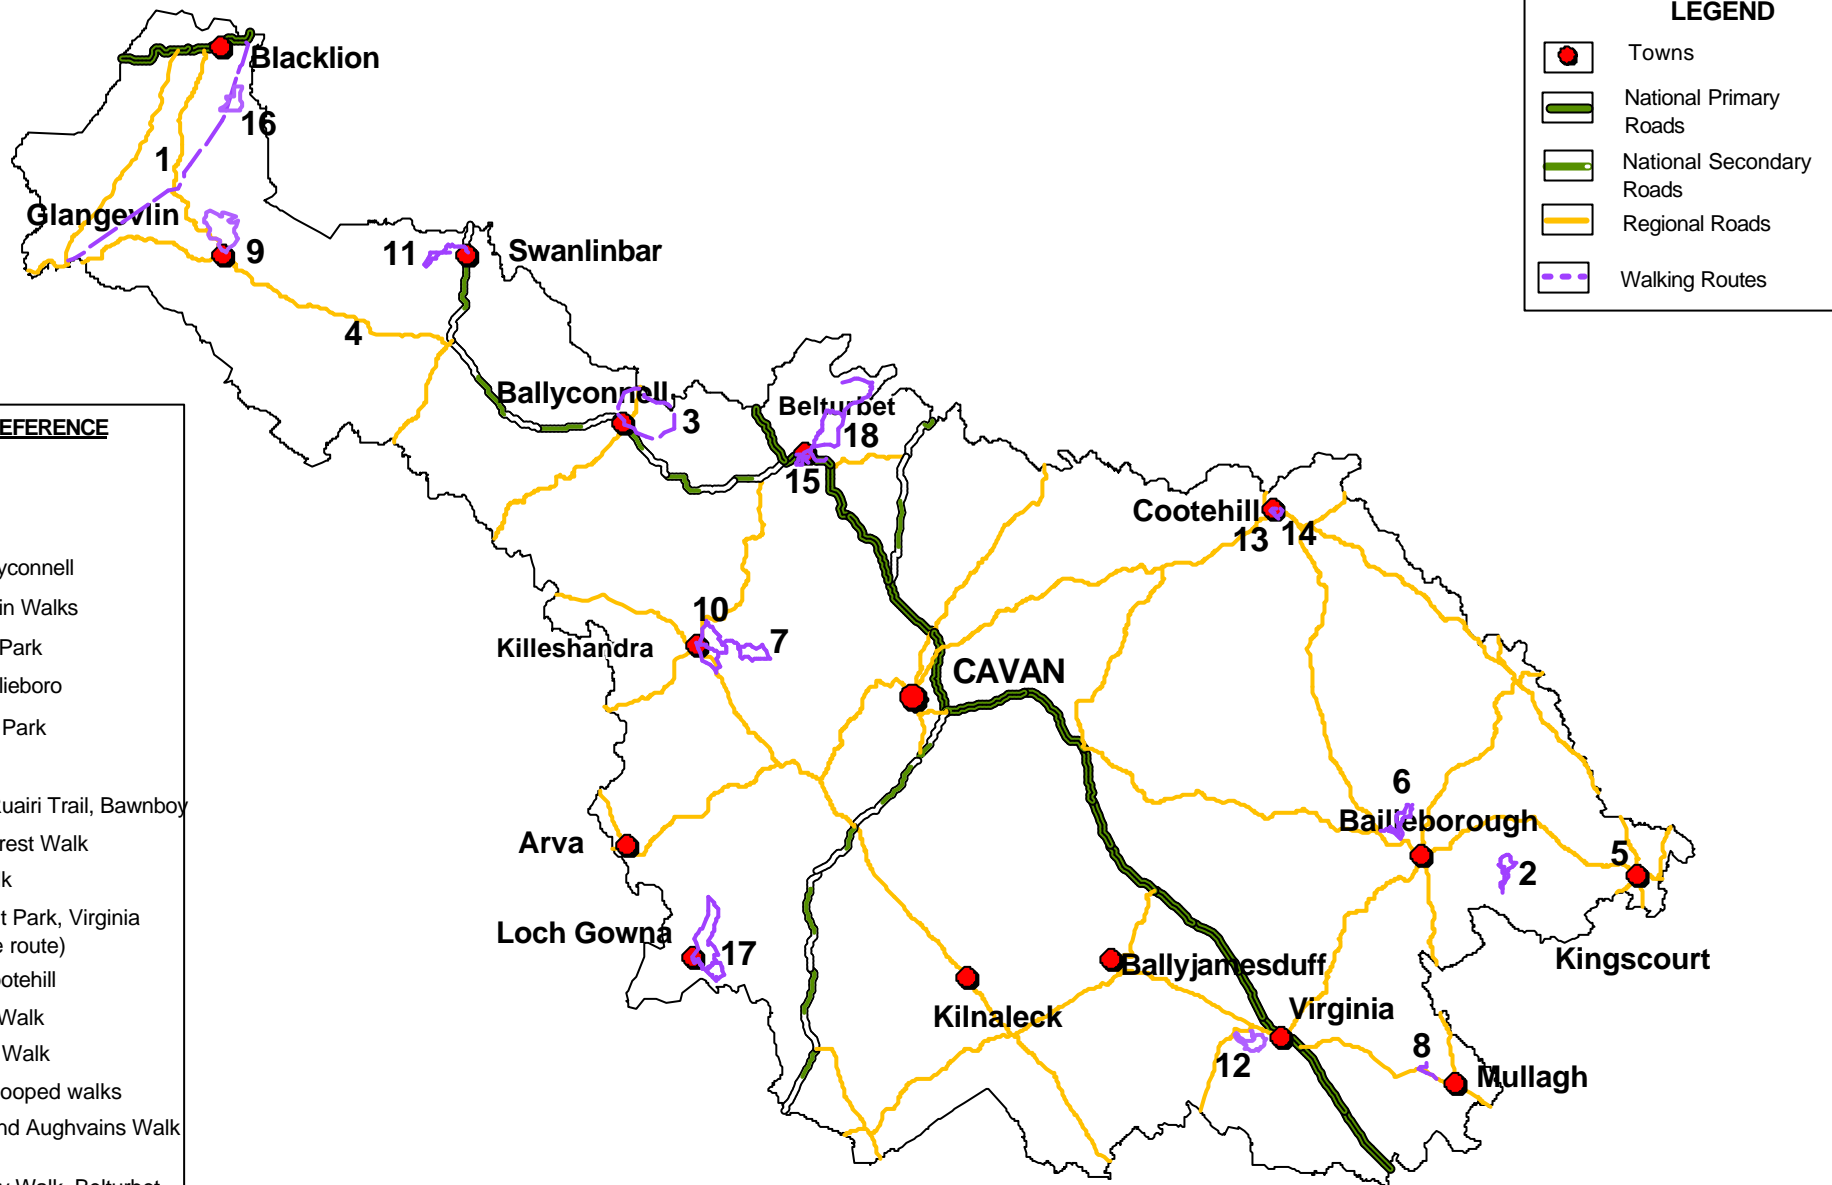

# COUNTY DEVELOPMENT PLAN 2008 - 2014

## COUNTY CAVAN

## WALKING ROUTES

MAP 9

**LEGEND**

- Towns
- National Primary Roads
- National Secondary Roads
- Regional Roads
- Walking Routes

- WALKING ROUTES REFERENCE**
- 1 - Cavan Way
  - 2 - Lough an Leagh
  - 3 - Canal Walk, Ballyconnell
  - 4 - Cuilcagh Mountain Walks
  - 5 - Dun a Rí Forest Park
  - 6 - Castle Walk, Bailieboro
  - 7 - Killykeen Forest Park
  - 8 - Mullagh Walk
  - 9 - Sean Eamonn Ruairi Trail, Bawnboy
  - 10 - Killeshandra Forest Walk
  - 11 - Swanlinbar Walk
  - 12 - Deerpark Forest Park, Virginia (A Sli na Slainte route)
  - 13 - Dartry Walk, Cootehill
  - 14 - Cootehill Town Walk
  - 15 - Belturbet Town Walk
  - 16 - Burren Forest Looped walks
  - 17 - Cornamuckla and Aughvains Walk Gowna
  - 18 - Portruam/Quivey Walk, Belturbet