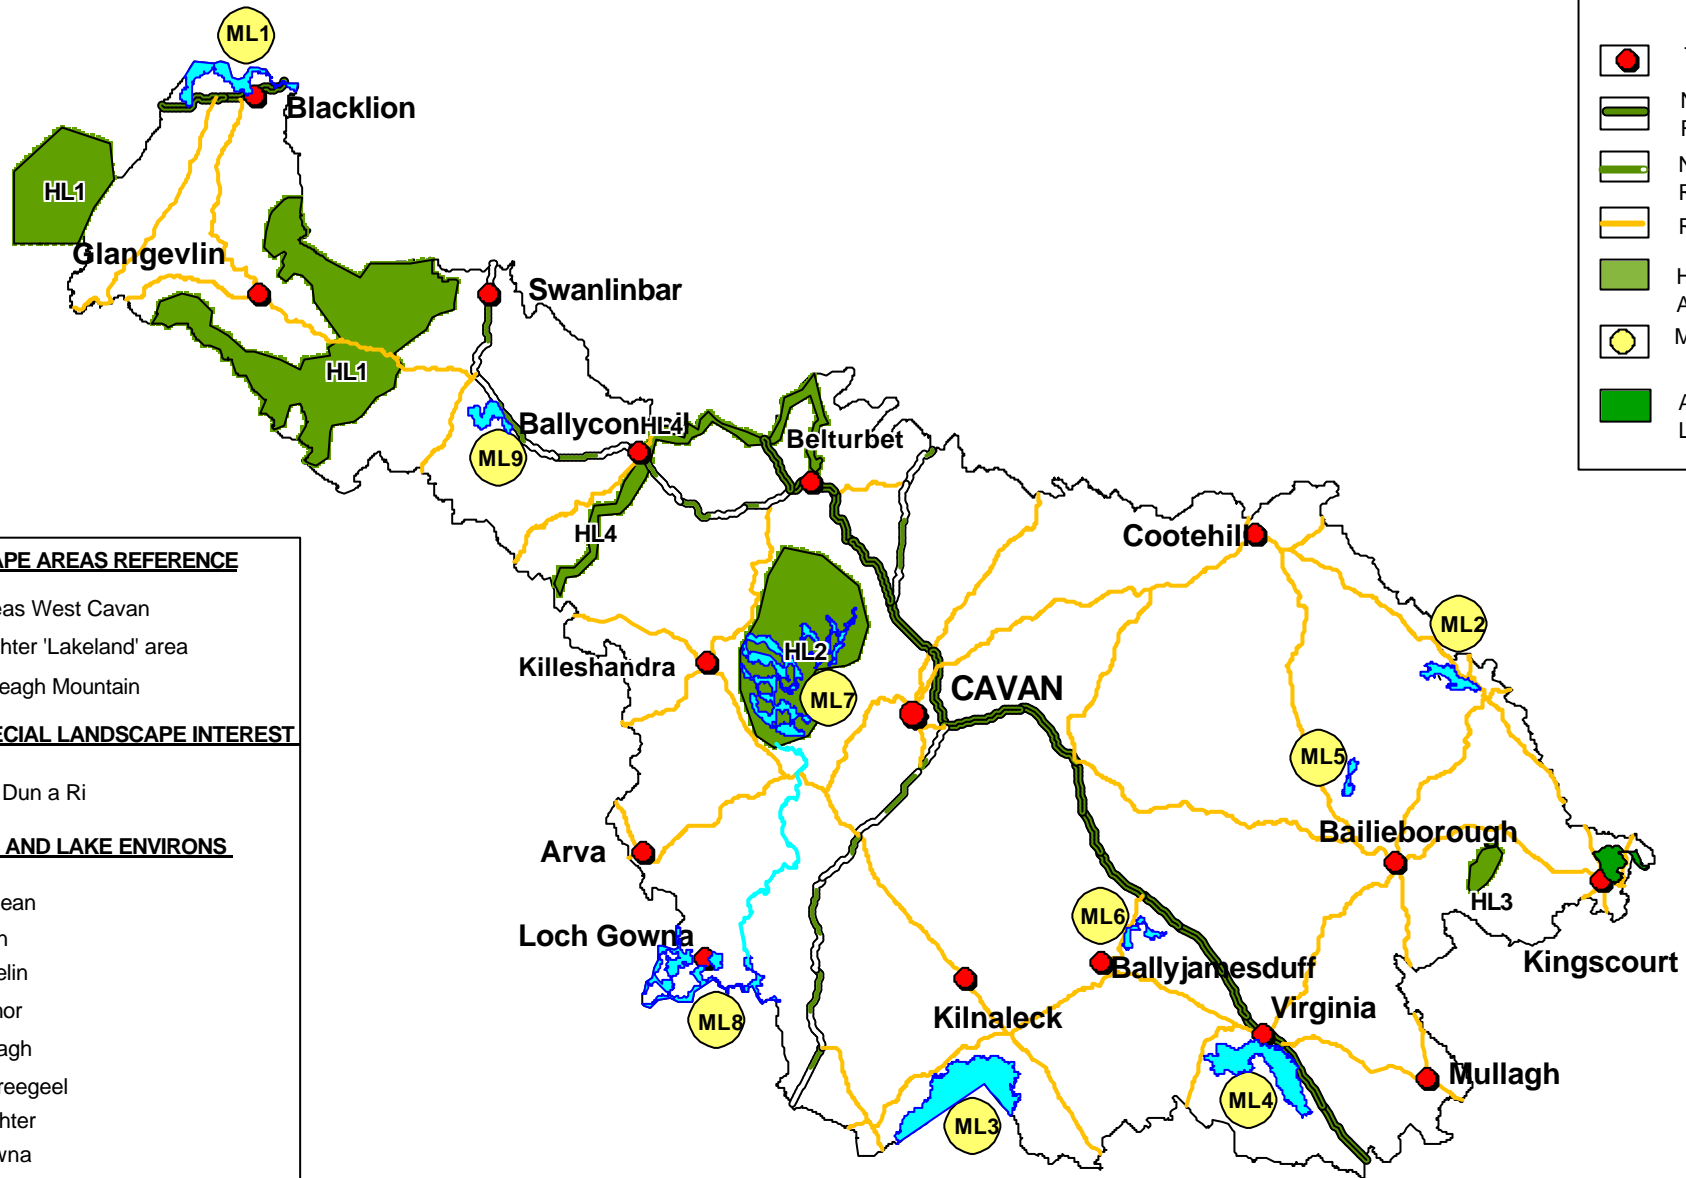

# COUNTY DEVELOPMENT PLAN 2008 - 2014

## COUNTY CAVAN

## HIGH LANDSCAPE AREAS AND MAJOR LAKES

## MAP 7

**LEGEND**

- Towns
- National Primary Roads
- National Secondary Roads
- Regional Roads
- High Landscape Areas
- Major Lakes
- Area of special Landscape interest

- HIGH LANDSCAPE AREAS REFERENCE**
- 1 - Upland Areas West Cavan
  - 2 - Lough Oughter 'Lakeland' area
  - 3 - Lough an Leagh Mountain
- AREAS OF SPECIAL LANDSCAPE INTEREST REFERENCE**
- 1 - Kingscourt/ Dun a Ri
- MAJOR LAKES AND LAKE ENVIRONS REFERENCE**
- 1 - Lough McNea
  - 2 - Lough Sillan
  - 3 - Lough Sheelin
  - 4 - Lough Ramor
  - 5 - Lough Skeagh
  - 6 - Lough Nadreegeel
  - 7 - Lough Oughter
  - 8 - Lough Gowna
  - 9 - Brackley Lough