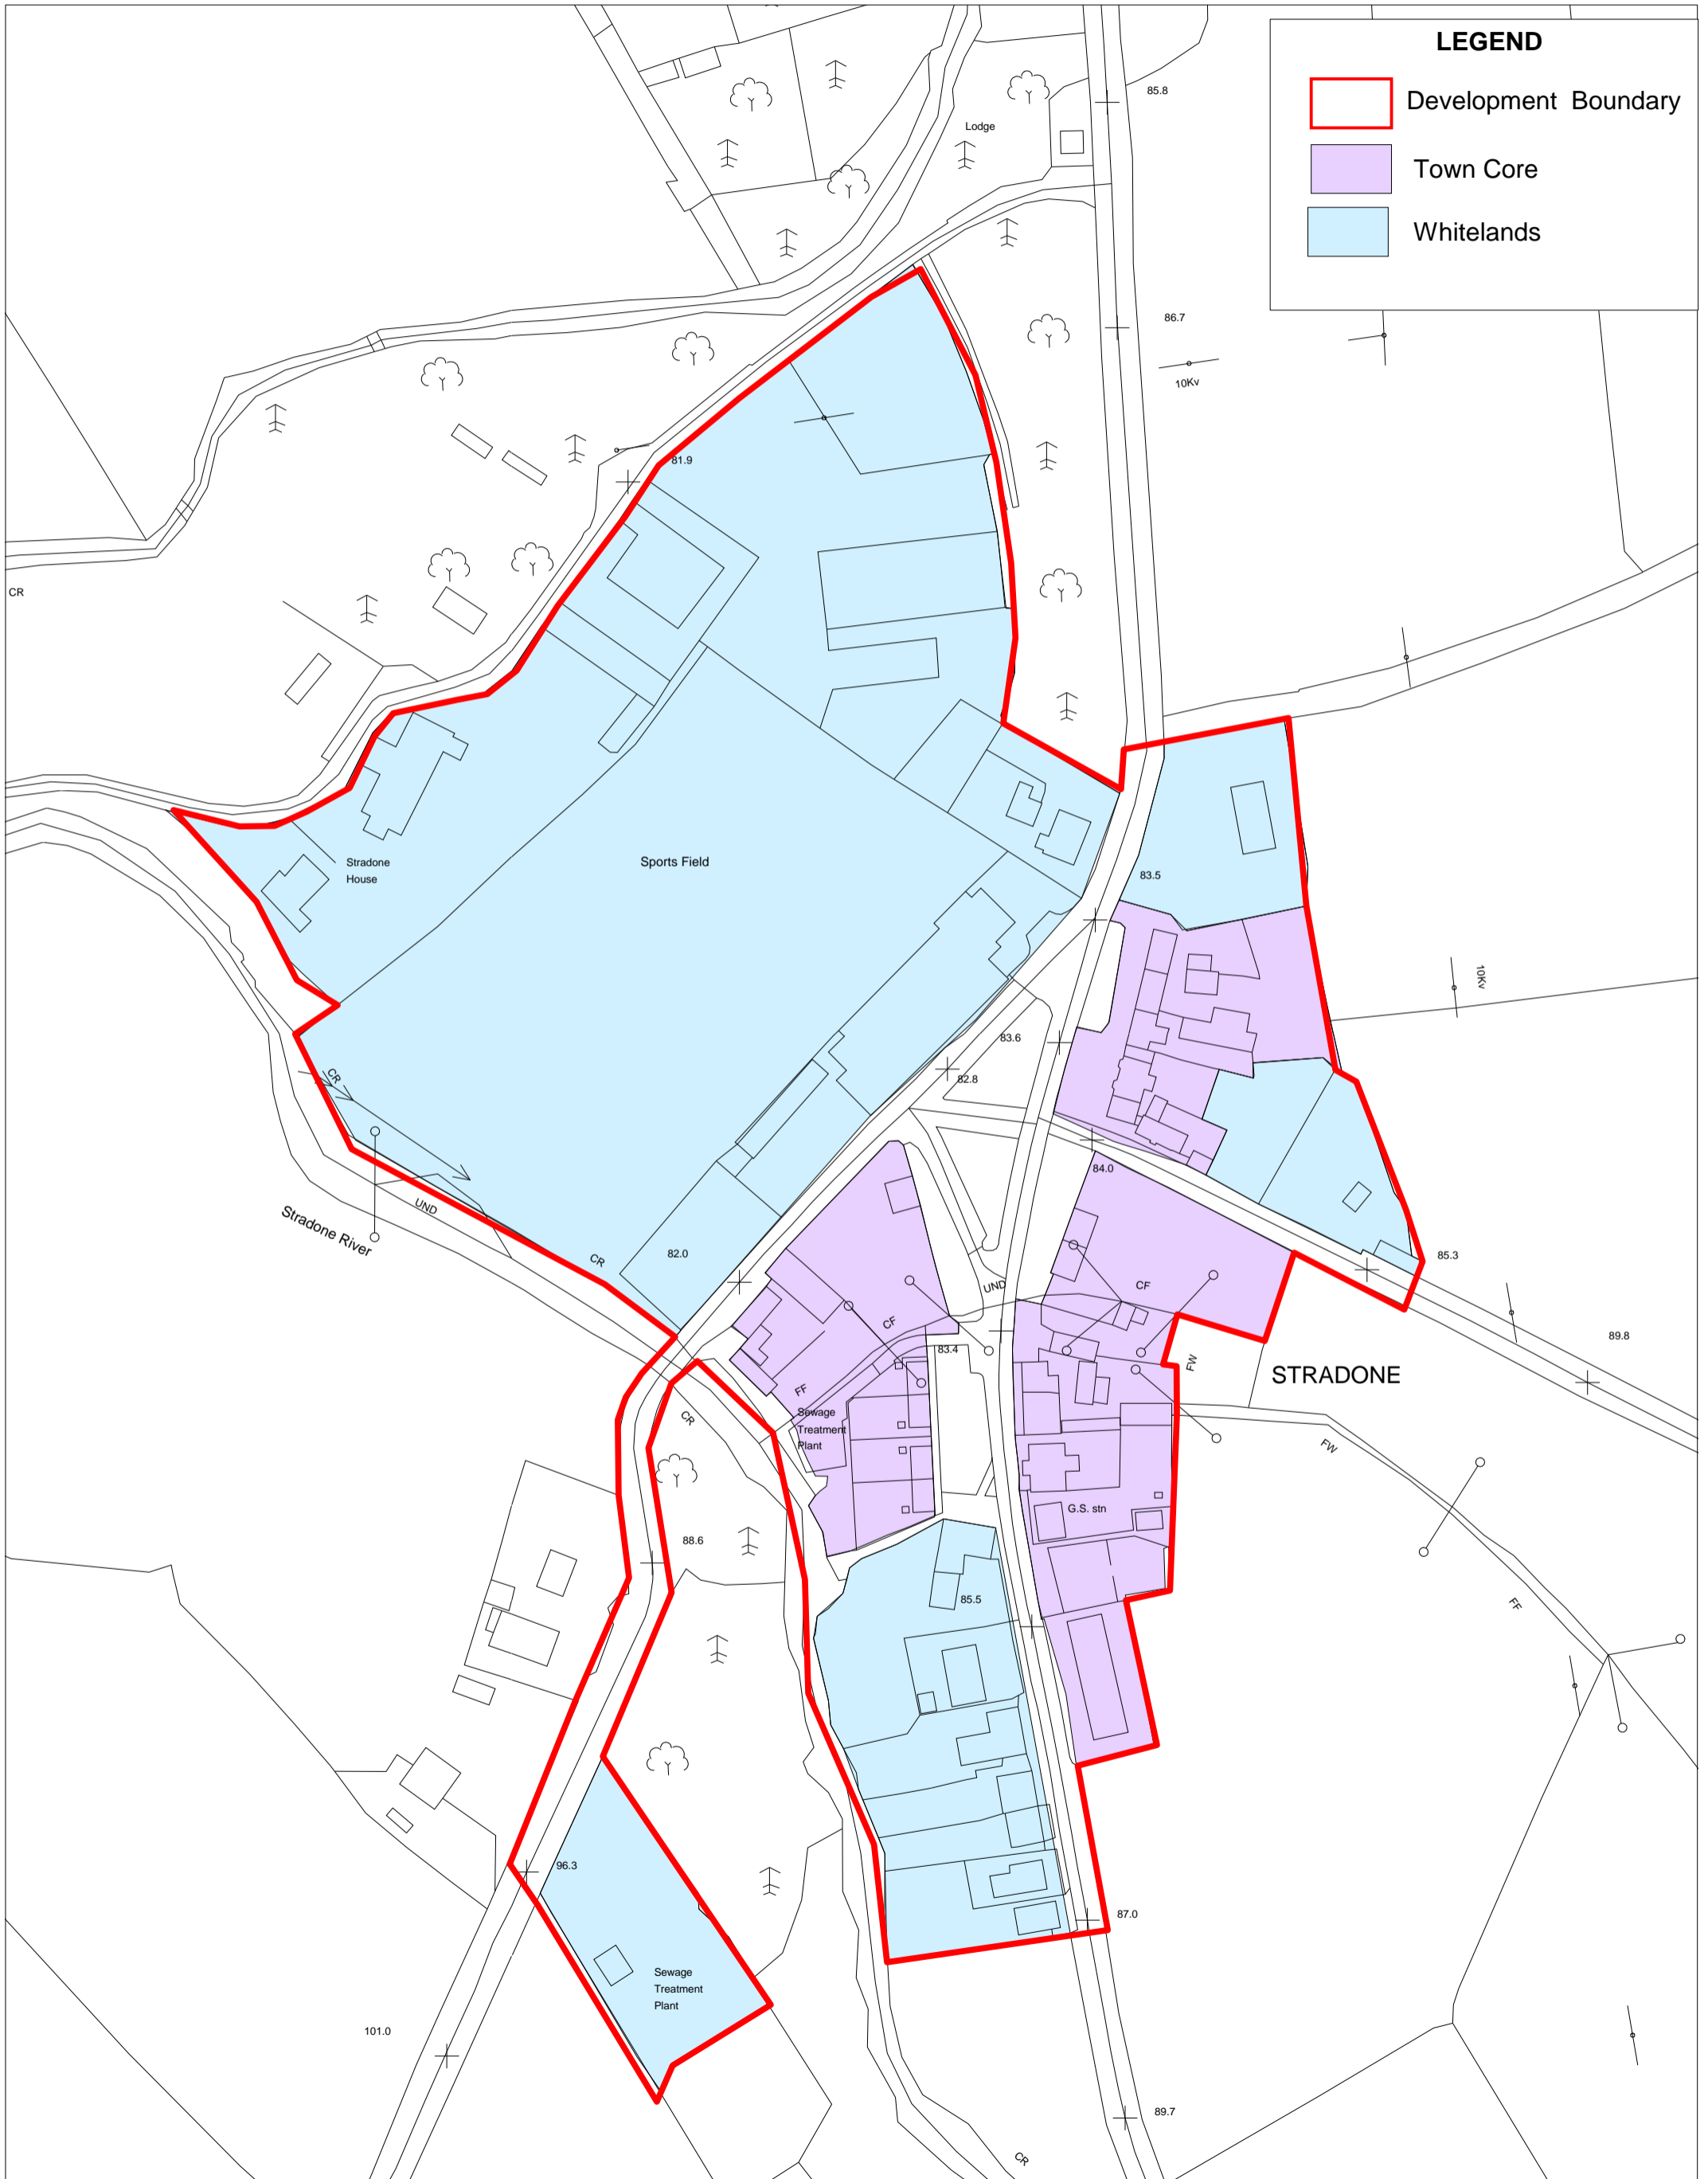

DRAFT COUNTY DEVELOPMENT PLAN 2014-2020

STRADONE

LEGEND

-  Development Boundary
-  Town Core
-  Whitelands