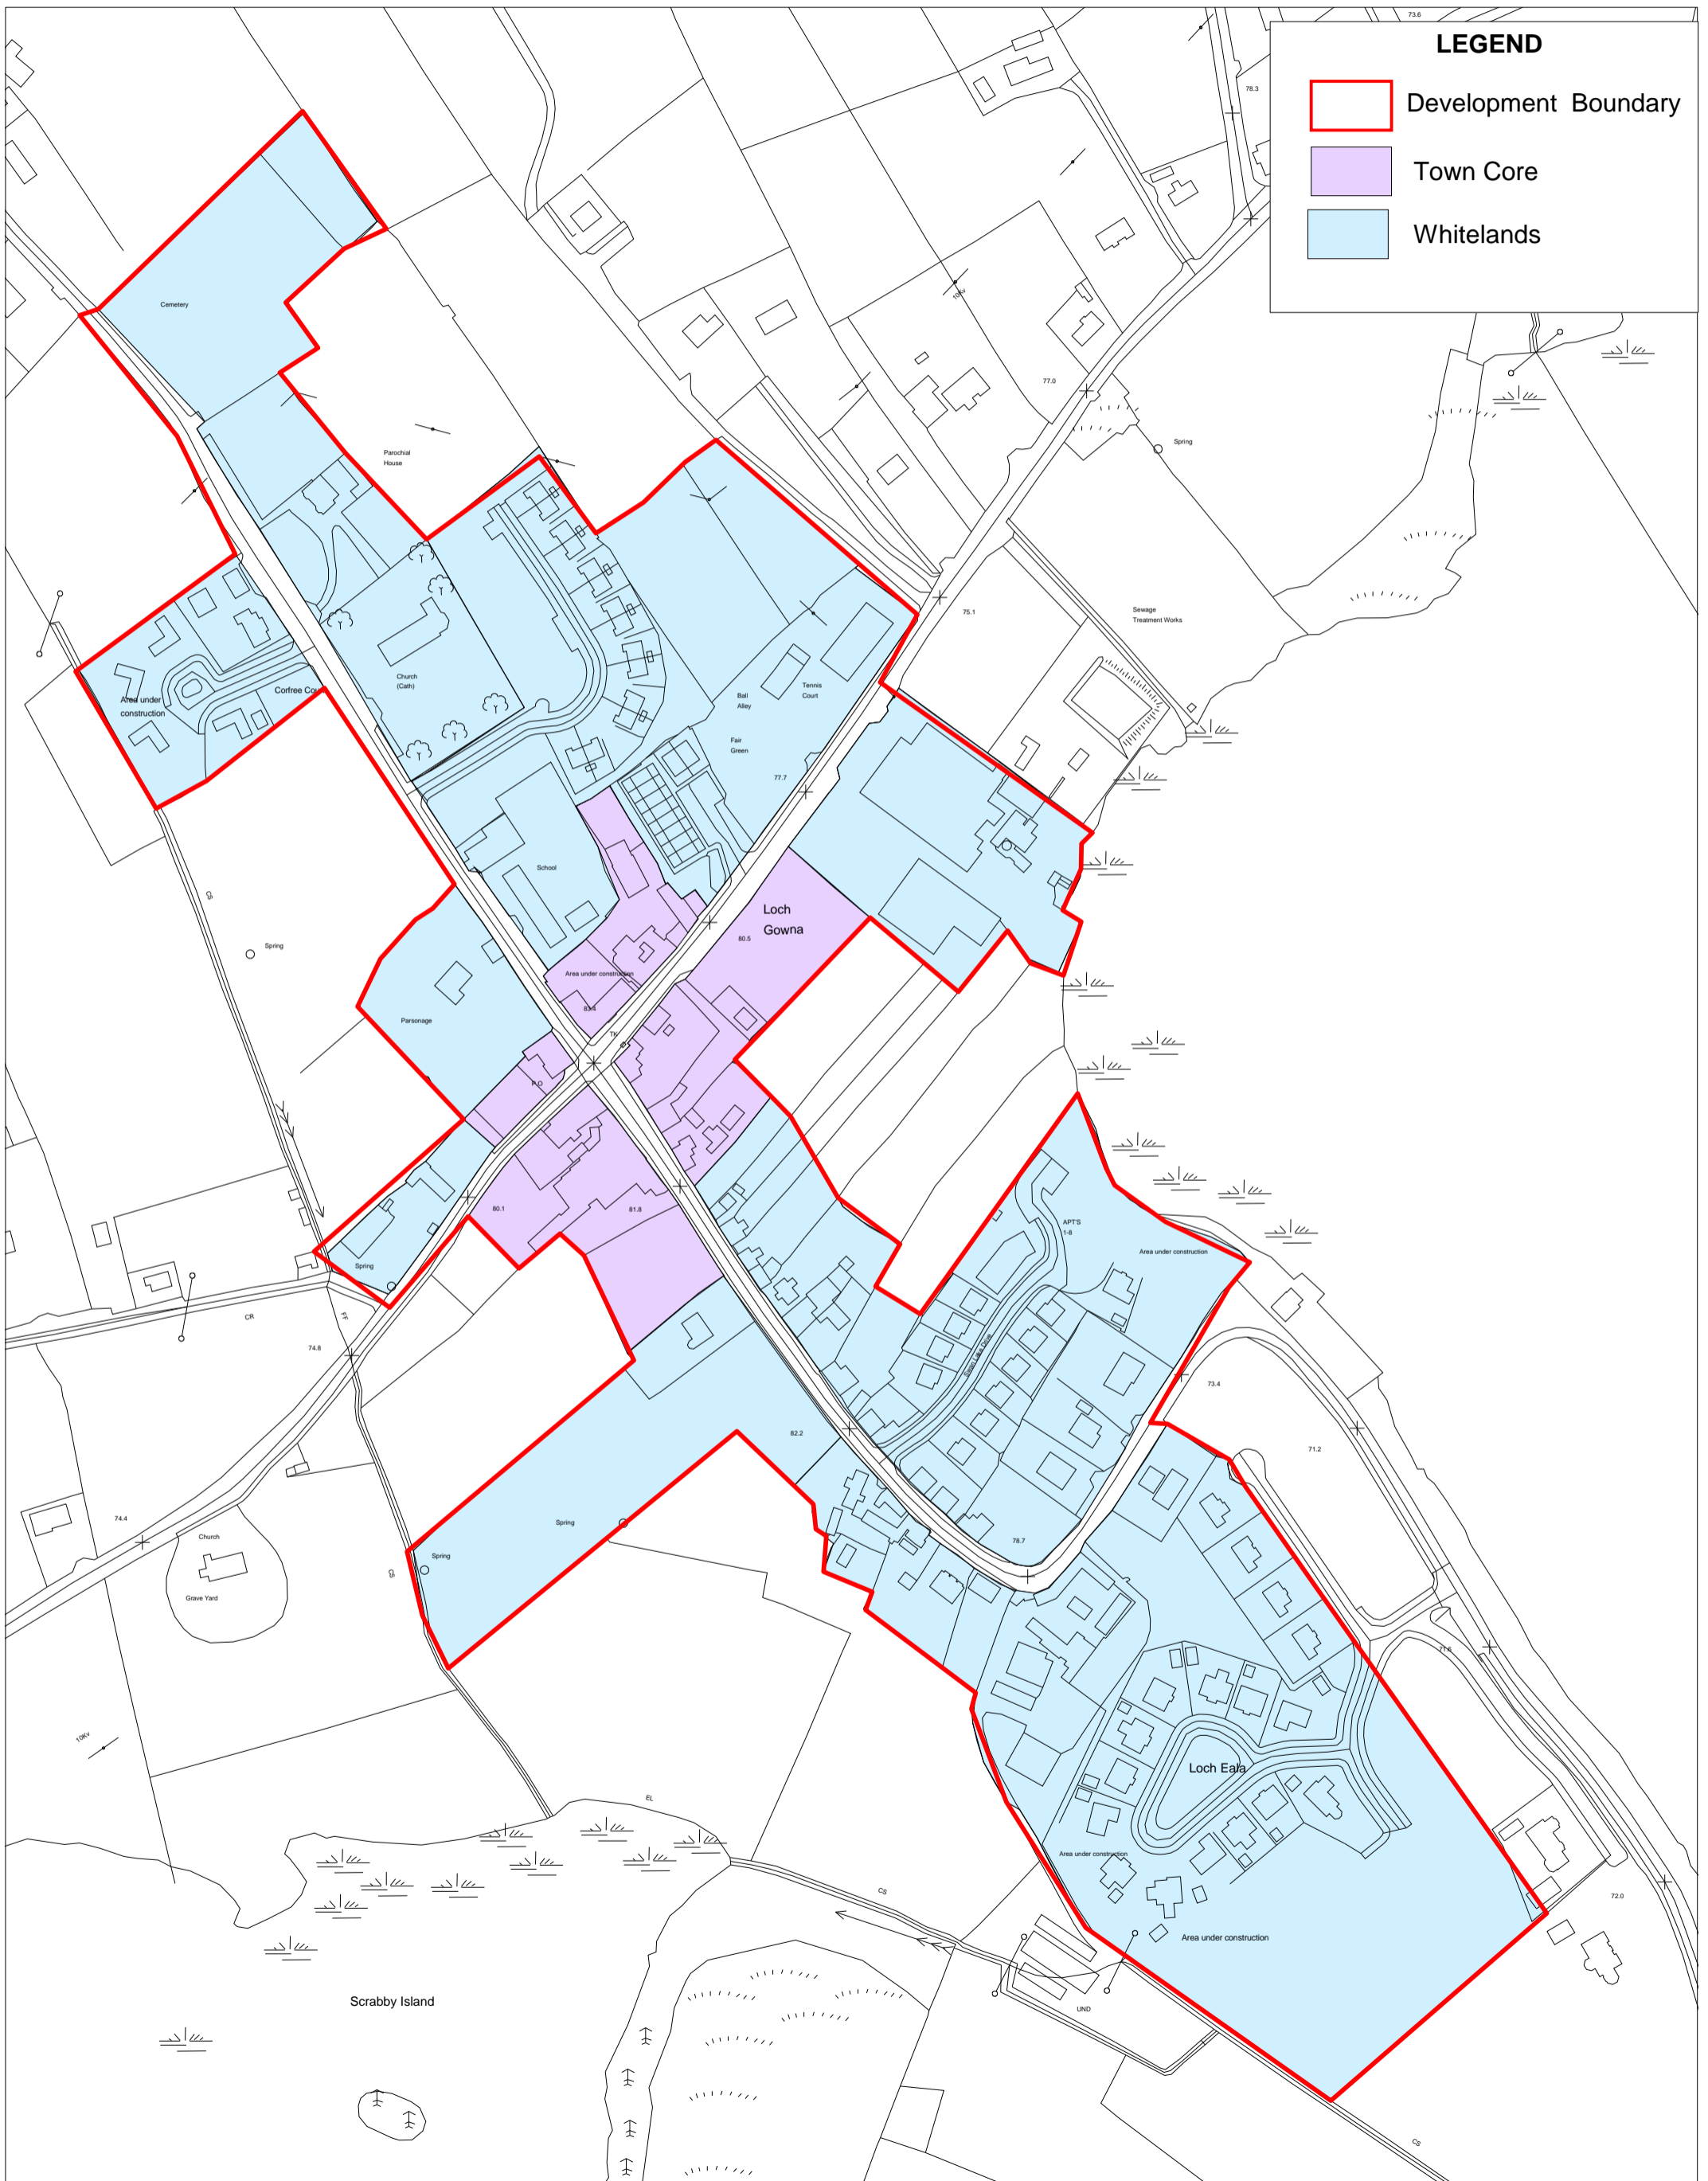

DRAFT COUNTY DEVELOPMENT PLAN 2014-2020

LOUGH GOWNA

not to scale